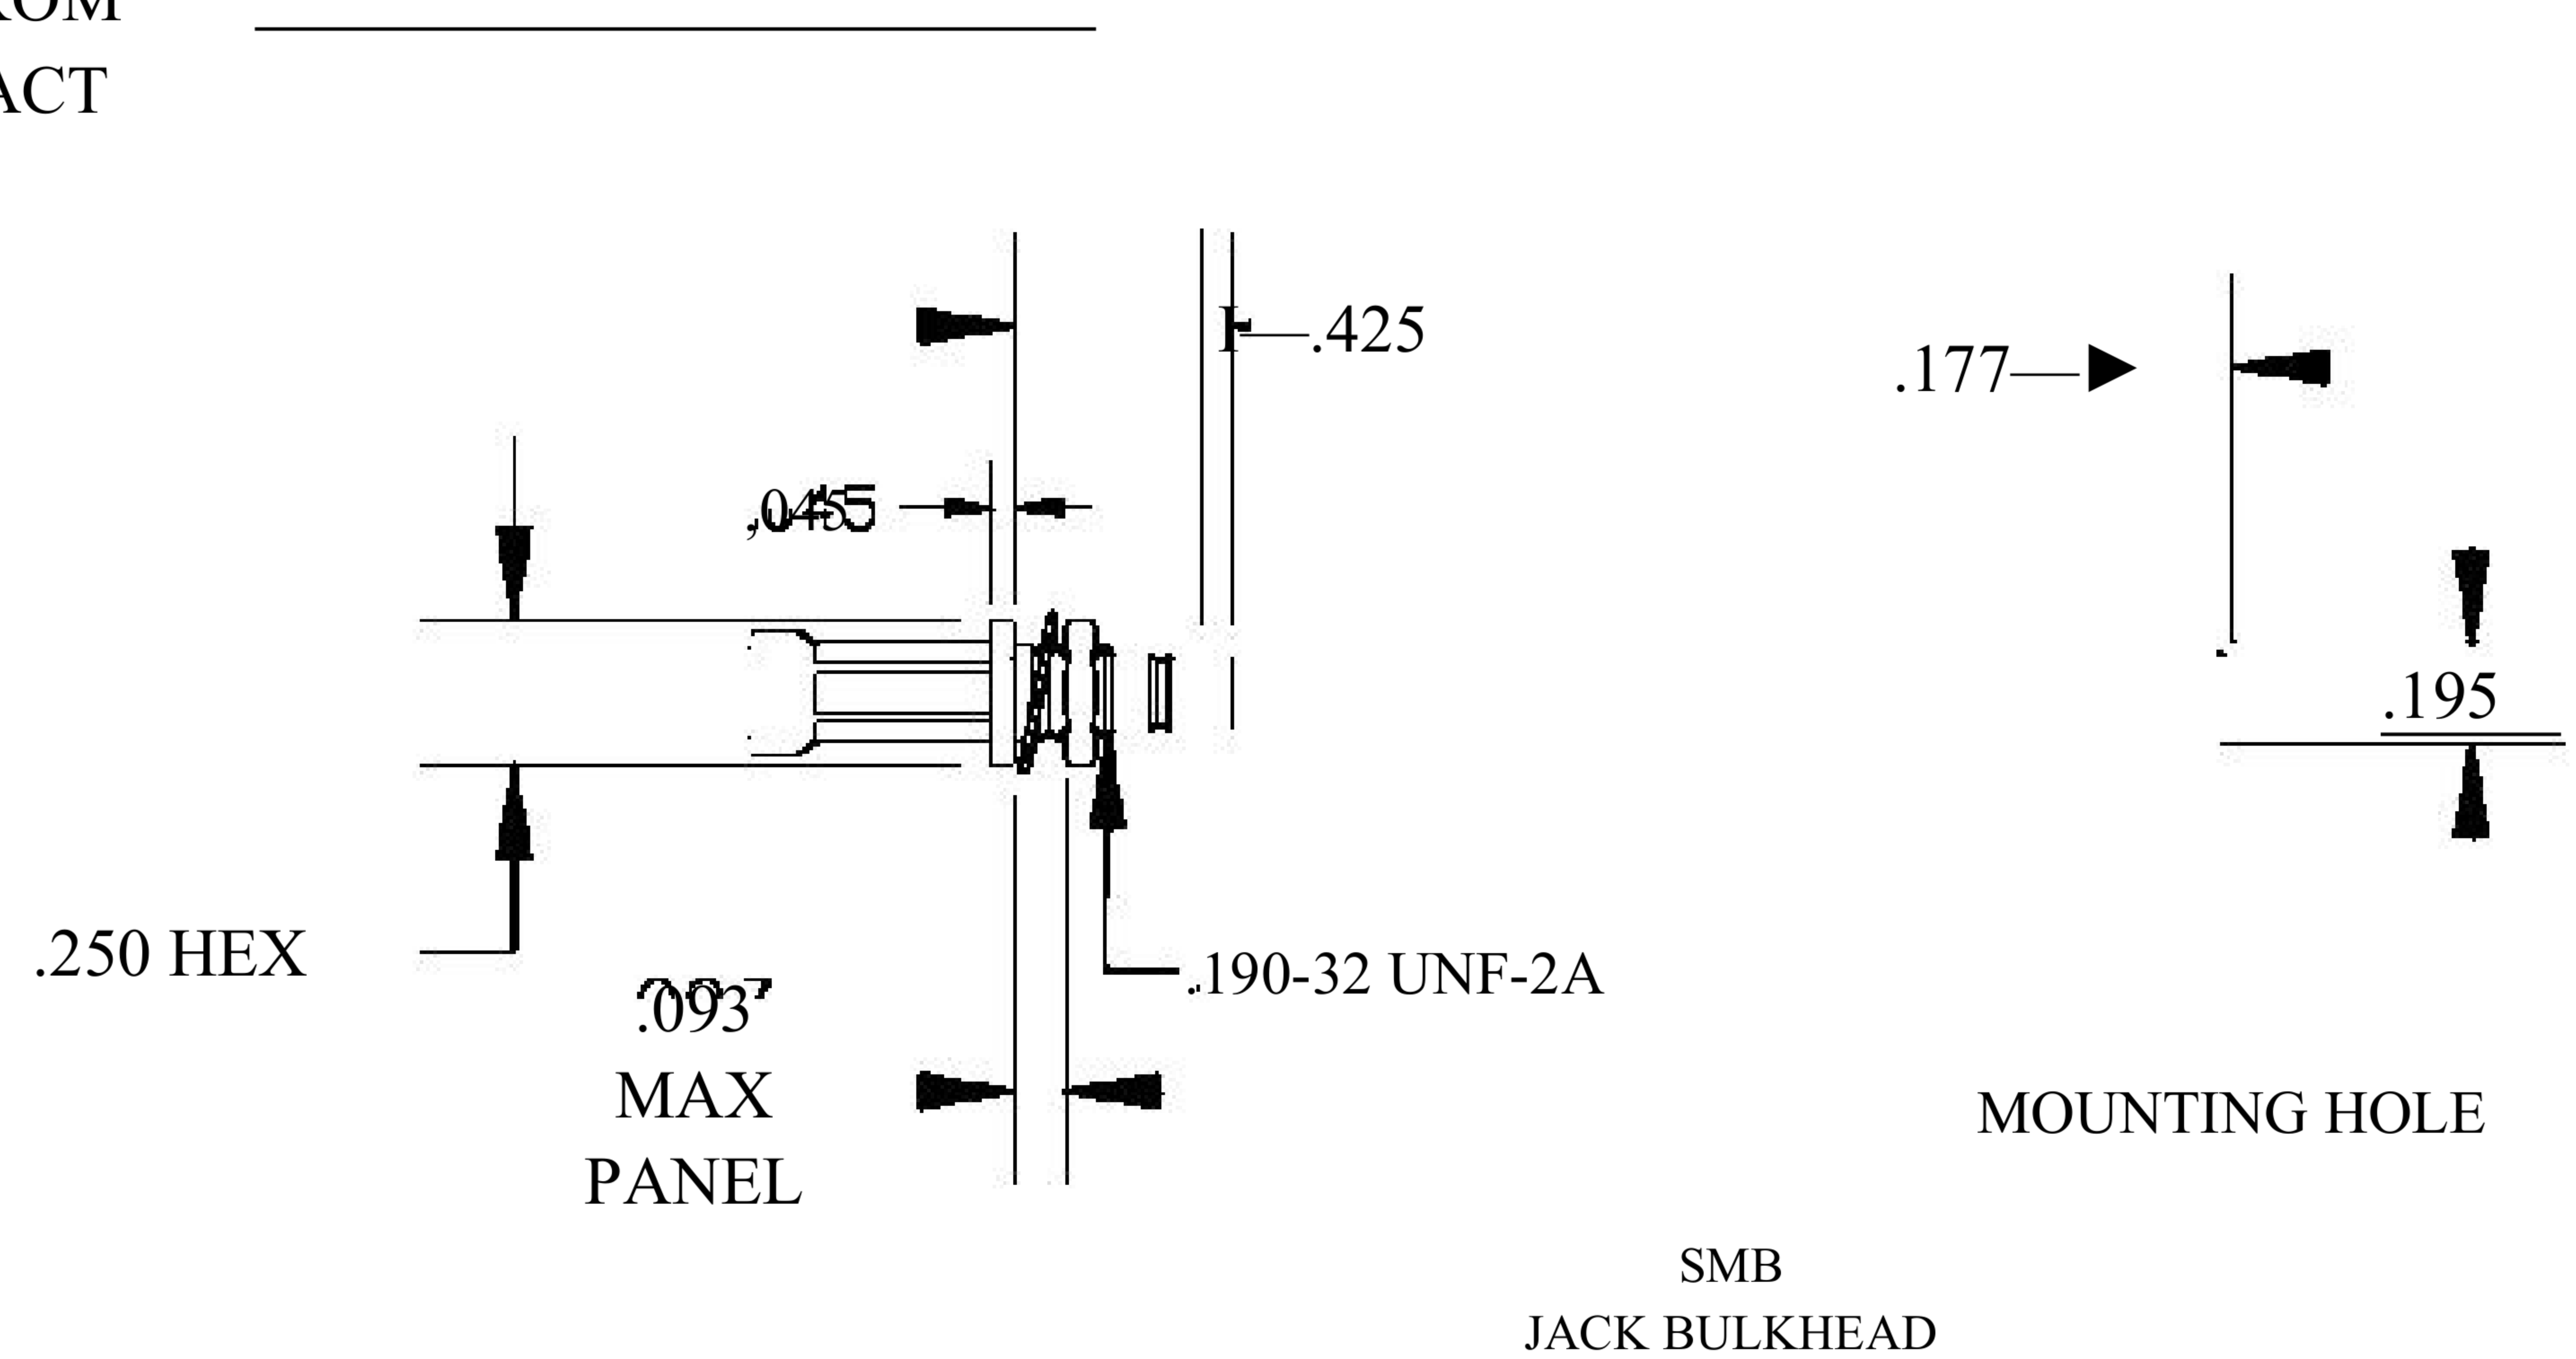

COMPONENTS	IMPEDANCE
SMB PLUG	50 OHM
SMB JACK BULKHEAD	50 OHM
RG58C/U	50 OHM

Standard Lengths	
■12	12"
-24	24"
-36	36"
■48	48"
-60	60"
■XXX	Custom Length in inches

8th Floor, Building 1, Yongfu Science and Technology Center Industrial Park, Nanzha District 5, Humen, 523900, Dongguan, Guangdong, China.

Website: [www.ebeestock.com](http://www.ebeestock.com)

Email: [sales@ebeestock.com](mailto:sales@ebeestock.com)

**COAXIAL & FIBER OPTICS**

DWG TITLE	ET30753	DES_	smb-plug-to-smb-jack-bulkhead-cable-12-inch-length-using-rg58-coax-roh-s-0030750
-----------	---------	------	--

SIZE A | FSCM NO. 53919 | CAD FILE 073102 | SCALE N/A | 127

**NOTES:**

- UNLESS OTHERWISE SPECIFIED ALL DIMENSIONS ARE NOMINAL.
- ALL SPECIFICATIONS ARE SUBJECT TO CHANGE WITHOUT NOTICE AT ANY TIME.

RoHS Compliance Certified