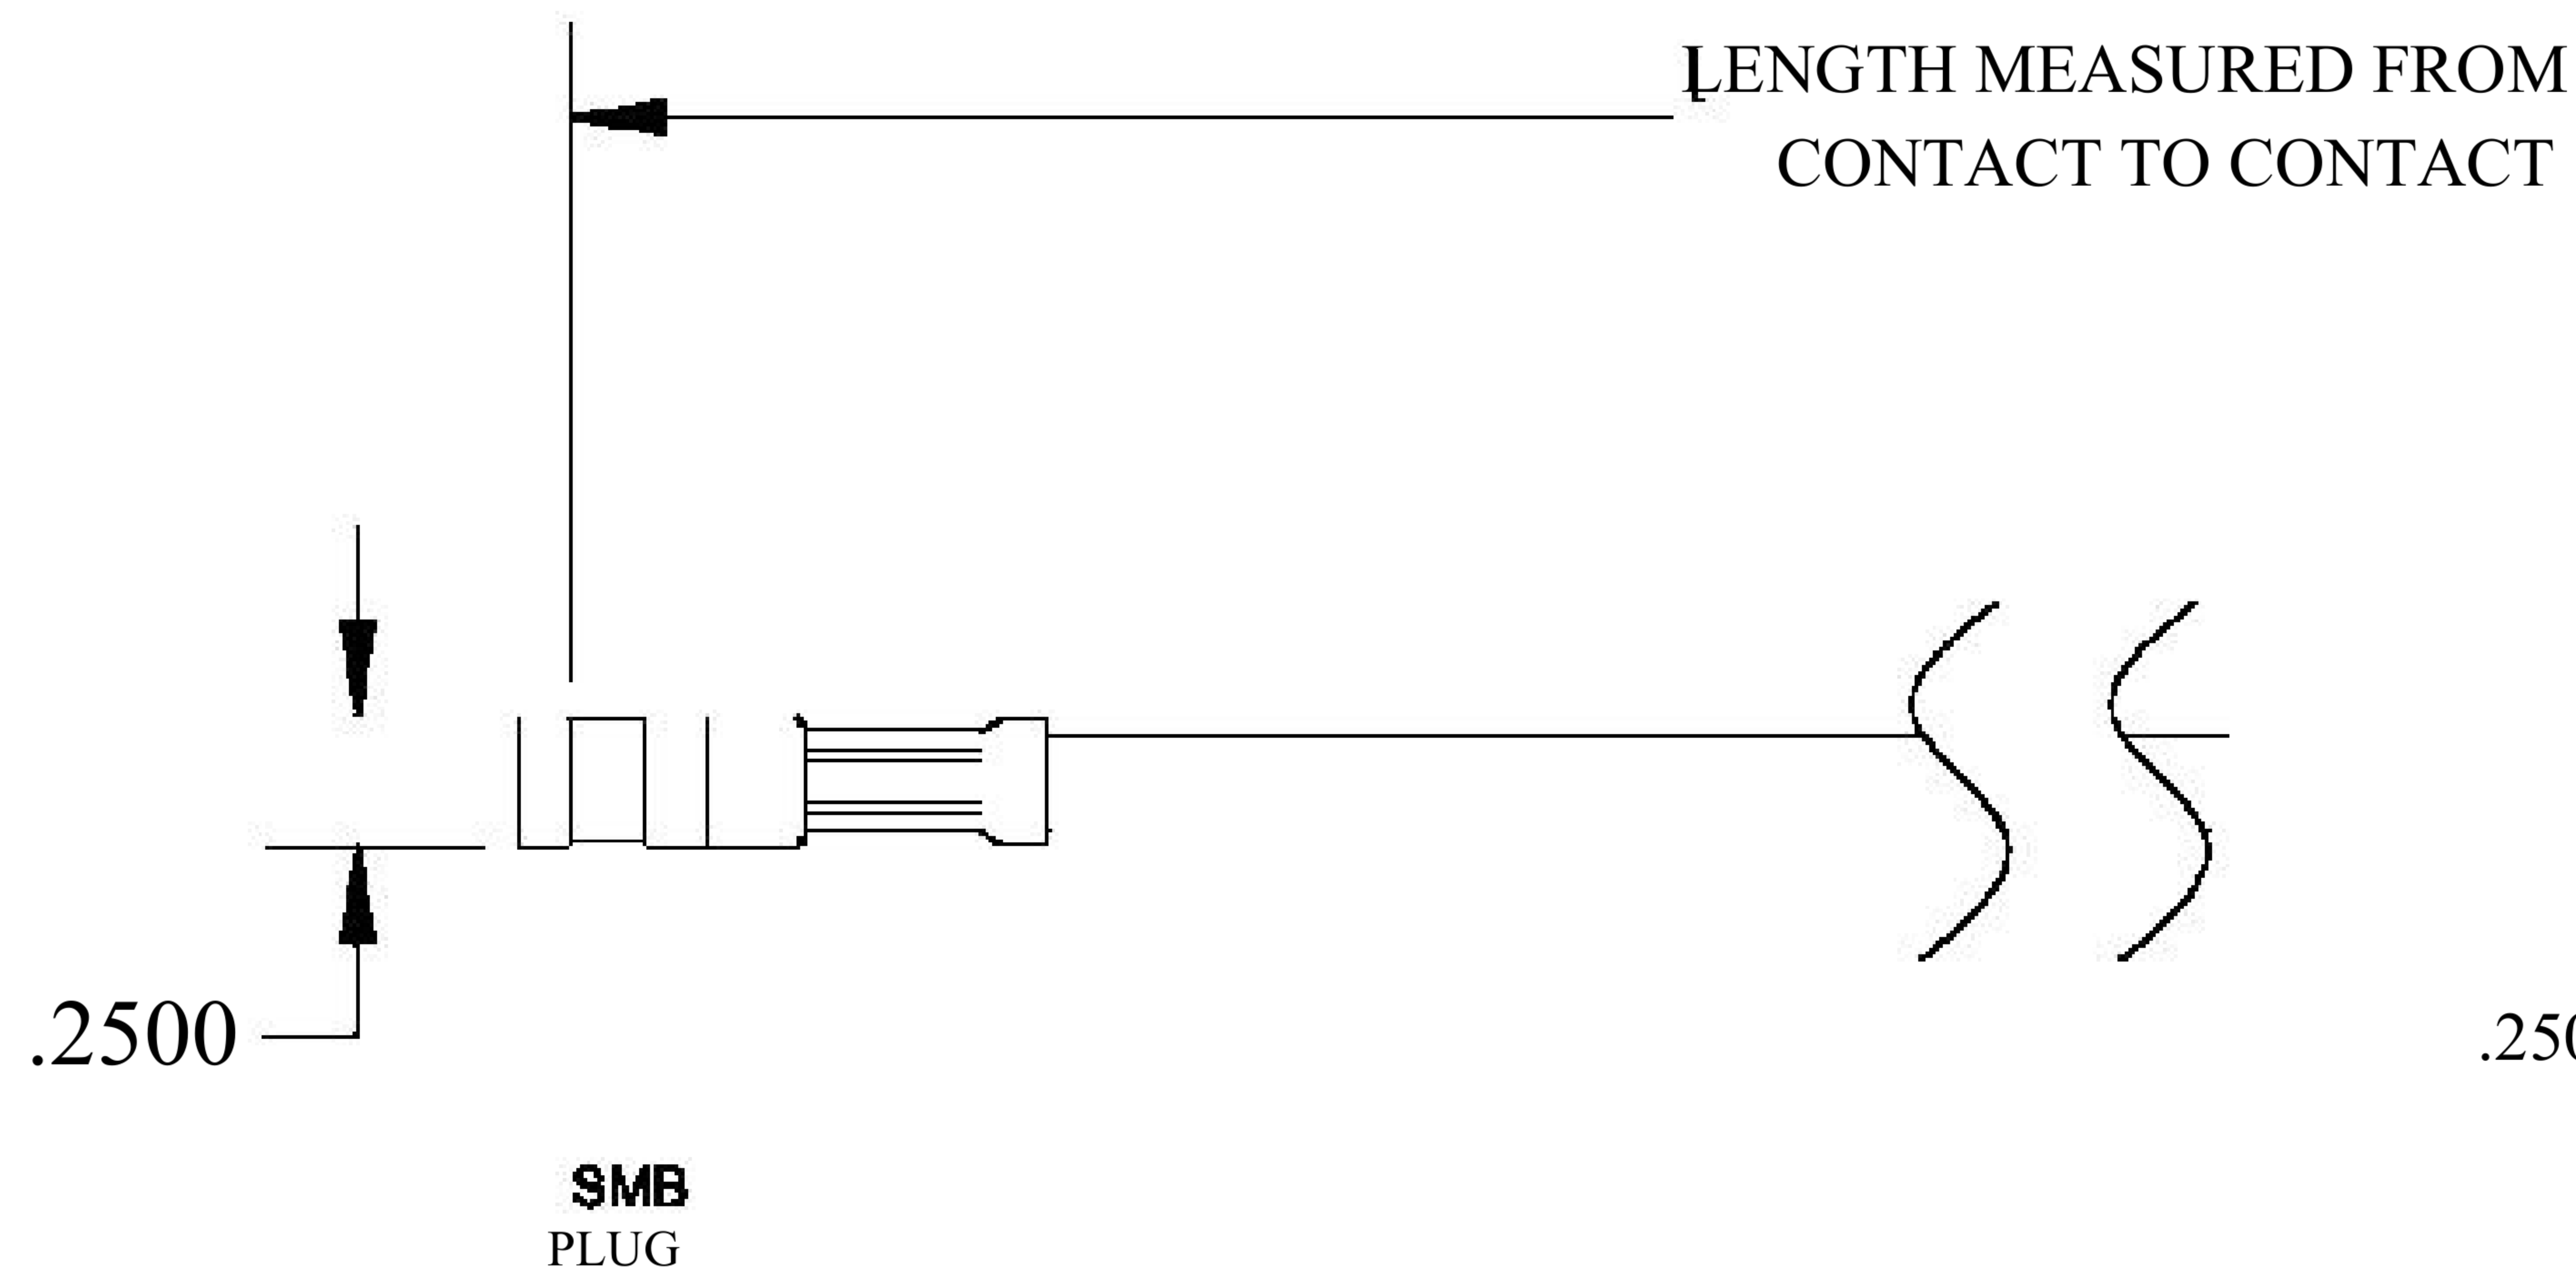

COMPONENTS	IMPEDANCE
SMB PLUG	50 OHM
SMB JACK BULKHEAD	50 OHM
RG58C/U	50 OHM

Standard Lengths	
■12	12"
-24	24"
-36	36"
■48	48"
-60	60"
■XXX	Custom Length in inches

8th Floor, Building 1, Yongfu Science and Technology Center Industrial Park, Nanzha District 5, Humen, 523900, Dongguan, Guangdong, China.

Website: [www.ebeestock.com](http://www.ebeestock.com)

Email: [sales@ebeestock.com](mailto:sales@ebeestock.com)

**COAXIAL & FIBER OPTICS**

DWG TITLE	ET30753	DES_	smb-plug-to-smb-jack-bulkhead-cable-12-inch-length-using-rg58-coax-roh-s-0030750
-----------	---------	------	--

SIZE A | FSCM NO. 53919 | CAD FILE 073102 | SCALE N/A | 127

**NOTES:**

- UNLESS OTHERWISE SPECIFIED ALL DIMENSIONS ARE NOMINAL.
- ALL SPECIFICATIONS ARE SUBJECT TO CHANGE WITHOUT NOTICE AT ANY TIME.

RoHS Compliance Certified