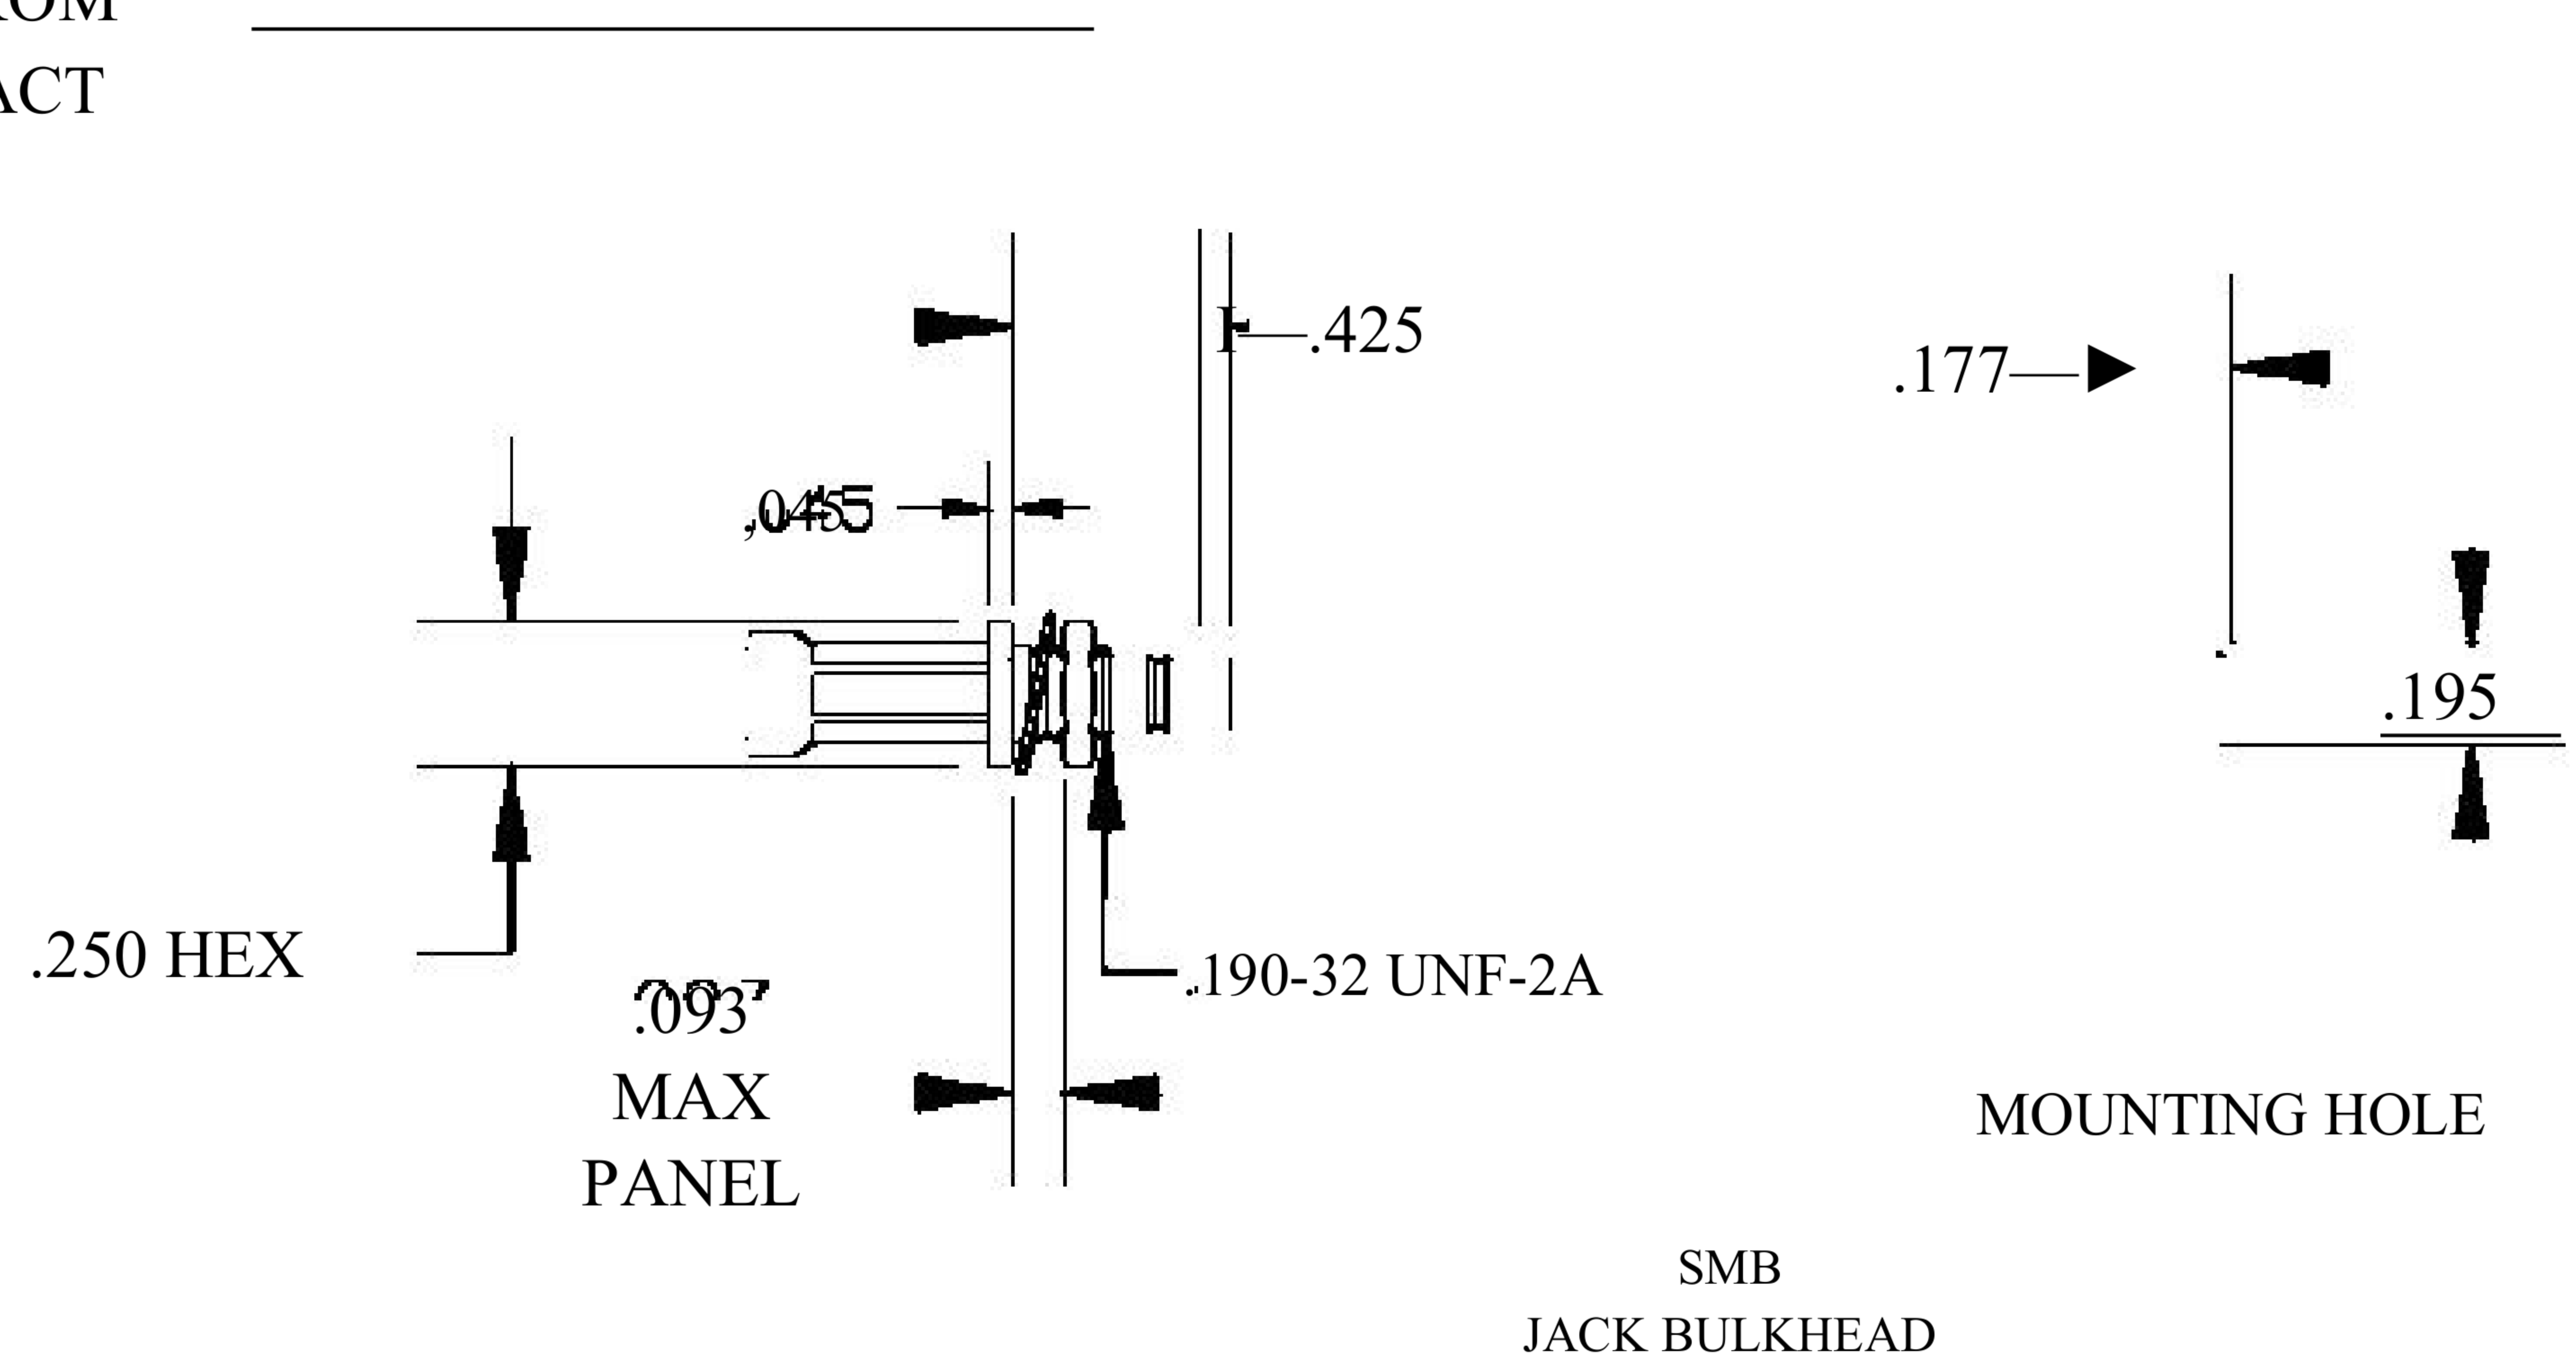

COMPONENTS	IMPEDANCE
SMB PLUG	50 OHM
SMB JACK BULKHEAD	50 OHM
RG58C/U	50 OHM

Standard Lengths	
■12	12"
-24	24"
-36	36"
■48	48"
-60	60"
■XXX	Custom Length in inches

8th Floor, Building 1, Yongfu Science and Technology Center Industrial Park, Nanzha District 5, Humen, 523900, Dongguan, Guangdong, China.

Website: [www.ebeestock.com](http://www.ebeestock.com)

Email: [sales@ebeestock.com](mailto:sales@ebeestock.com)

**COAXIAL & FIBER OPTICS**

DWG TITLE	ET30754	DES_	smb-plug-to-smb-jack-bulkhead-cable-12-inch-length-using-rg58-coax-roh-s-0030750
-----------	---------	------	--

SIZE A | FSCM NO. 53919 | CAD FILE 073102 | SCALE N/A | 127

**NOTES:**

- UNLESS OTHERWISE SPECIFIED ALL DIMENSIONS ARE NOMINAL.
- ALL SPECIFICATIONS ARE SUBJECT TO CHANGE WITHOUT NOTICE AT ANY TIME.

RoHS Compliance Certified