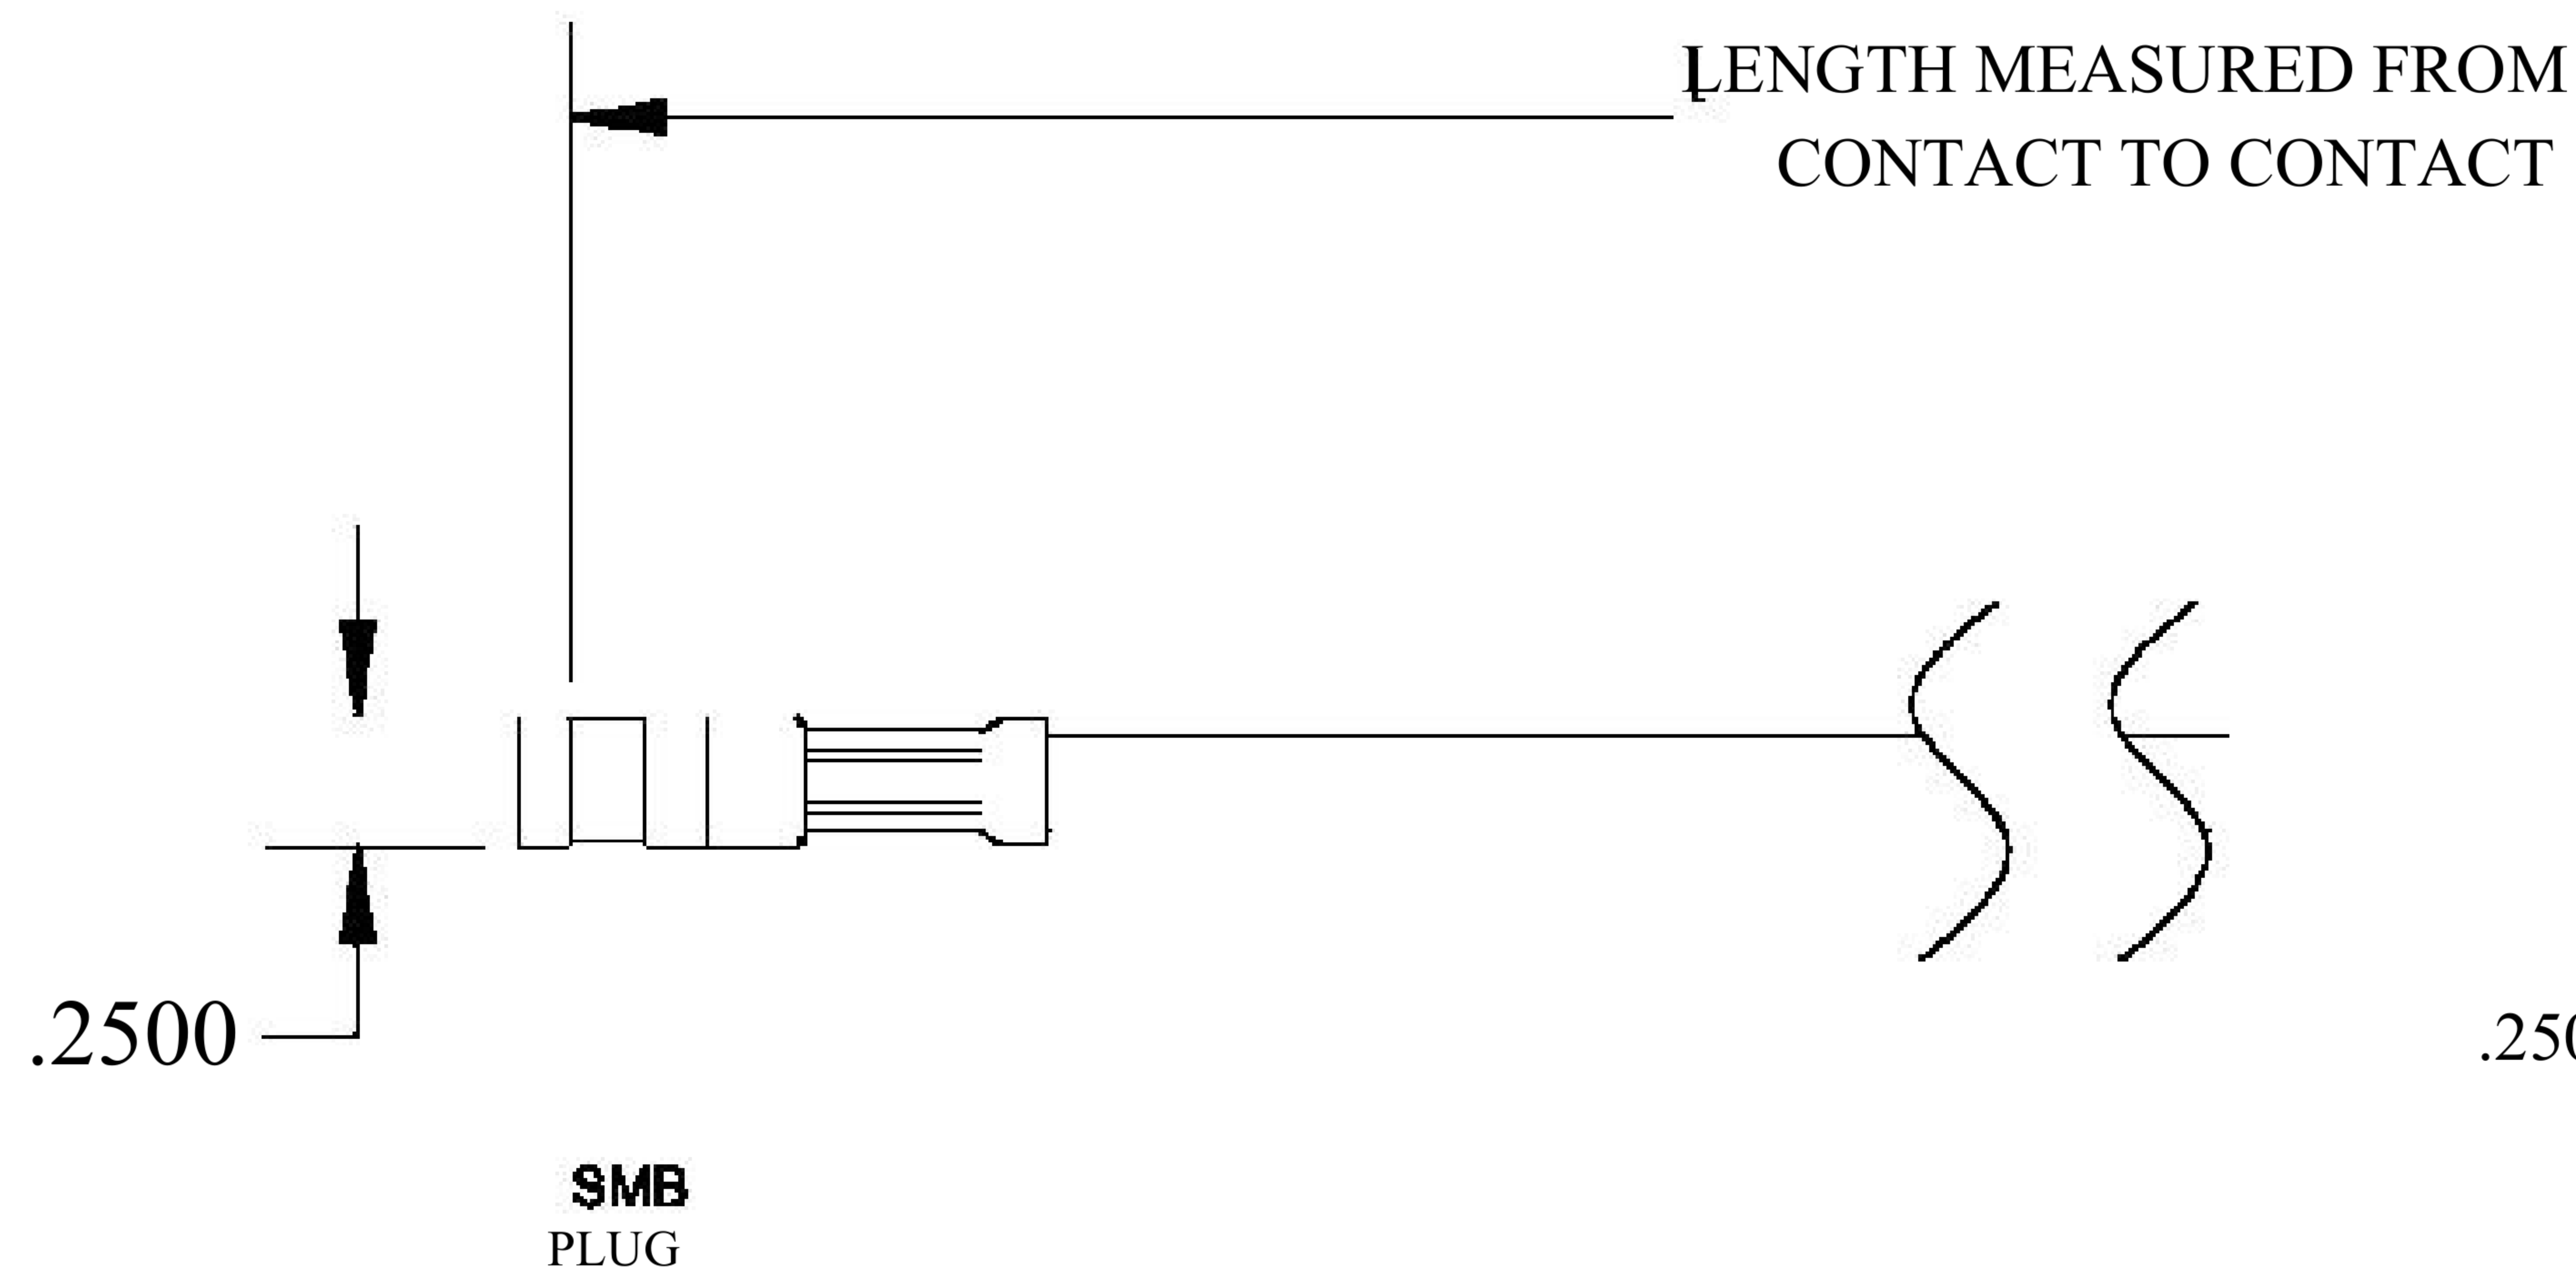

COMPONENTS	IMPEDANCE
SMB PLUG	50 OHM
SMB JACK BULKHEAD	50 OHM
RG58C/U	50 OHM

Standard Lengths	
■12	12"
-24	24"
-36	36"
■48	48"
-60	60"
■XXX	Custom Length in inches

8th Floor, Building 1, Yongfu Science and Technology Center Industrial Park, Nanzha District 5, Humen, 523900, Dongguan, Guangdong, China.

Website: [www.ebeestock.com](http://www.ebeestock.com)

Email: [sales@ebeestock.com](mailto:sales@ebeestock.com)

**COAXIAL & FIBER OPTICS**

DWG TITLE	ET30754	DES_	smb-plug-to-smb-jack-bulkhead-cable-12-inch-length-using-rg58-coax-roh-s-0030750
-----------	---------	------	--

SIZE A | FSCM NO. 53919 | CAD FILE 073102 | SCALE N/A | 127

**NOTES:**

- UNLESS OTHERWISE SPECIFIED ALL DIMENSIONS ARE NOMINAL.
- ALL SPECIFICATIONS ARE SUBJECT TO CHANGE WITHOUT NOTICE AT ANY TIME.

RoHS Compliance Certified