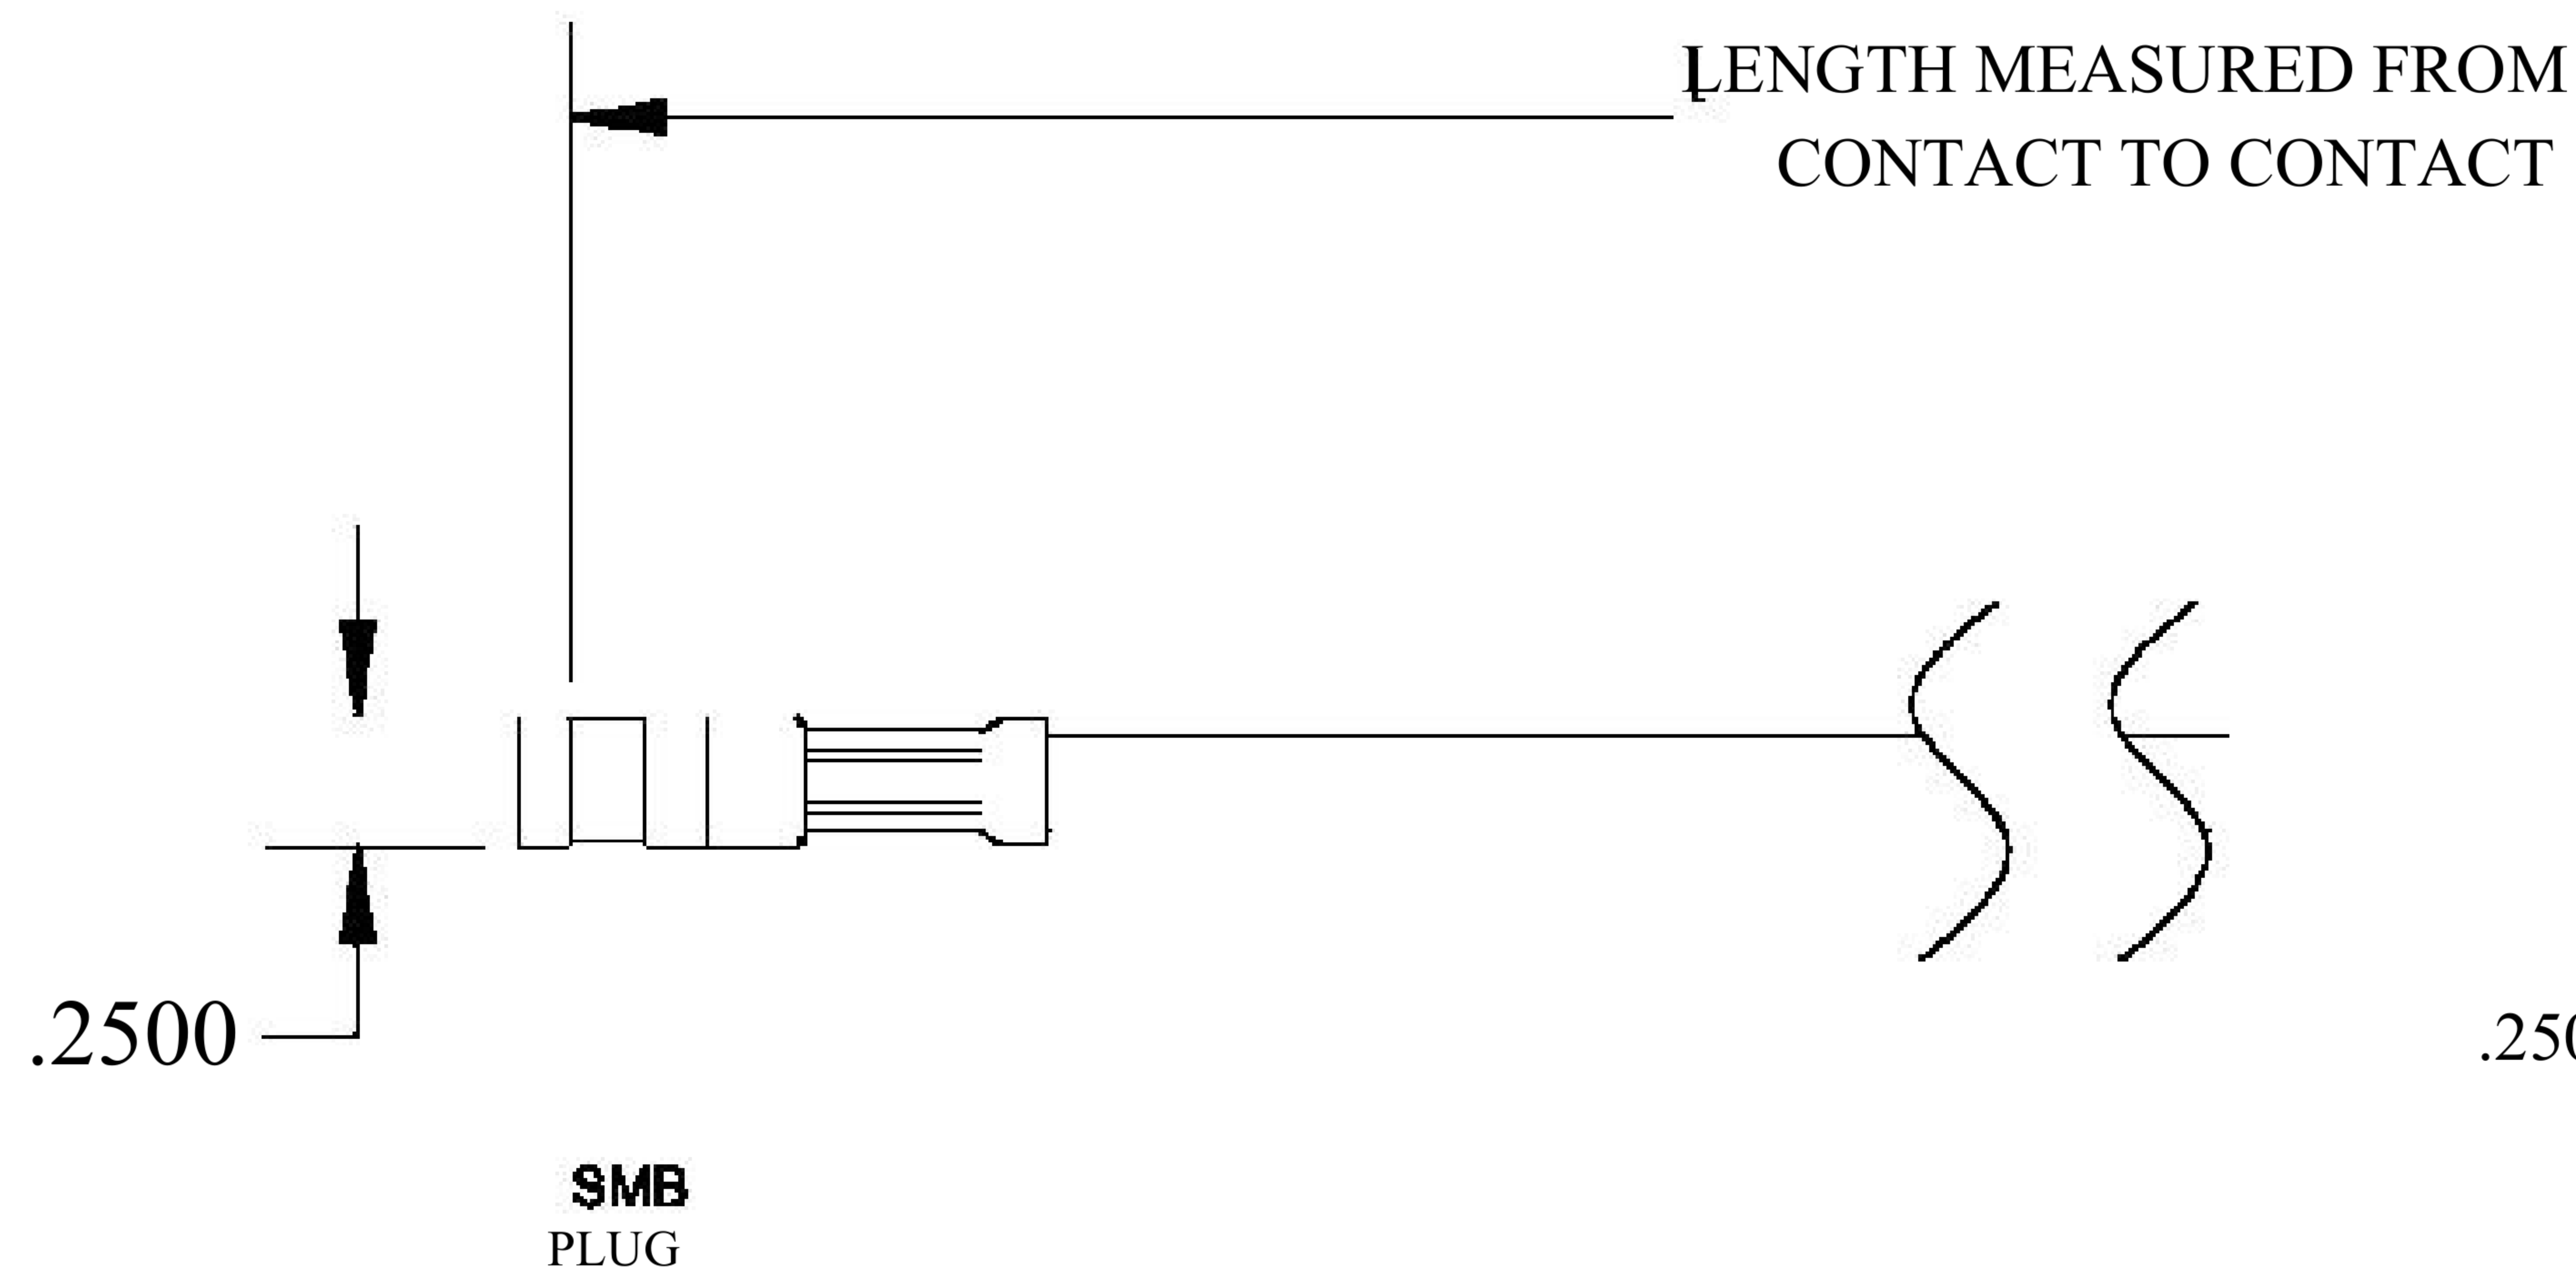

COMPONENTS	IMPEDANCE
SMB PLUG	50 OHM
SMB JACK BULKHEAD	50 OHM
RG58C/U	50 OHM

Standard Lengths	
■12	12"
-24	24"
-36	36"
■48	48"
-60	60"
■XXX	Custom Length in inches

8th Floor, Building 1, Yongfu Science and Technology Center Industrial Park, Nanzha District 5, Humen, 523900, Dongguan, Guangdong, China.

### COAXIAL & FIBER OPTICS

DWG TITLE	ET30755	DES_	smb-plug-to-smb-jack-bulkhead-cable-12-inch-length-using-rg58-coax-roh-s-0030750
-----------	---------	------	--

SIZE A | FSCM NO. 53919 | CAD FILE 073102 | SCALE N/A | 127