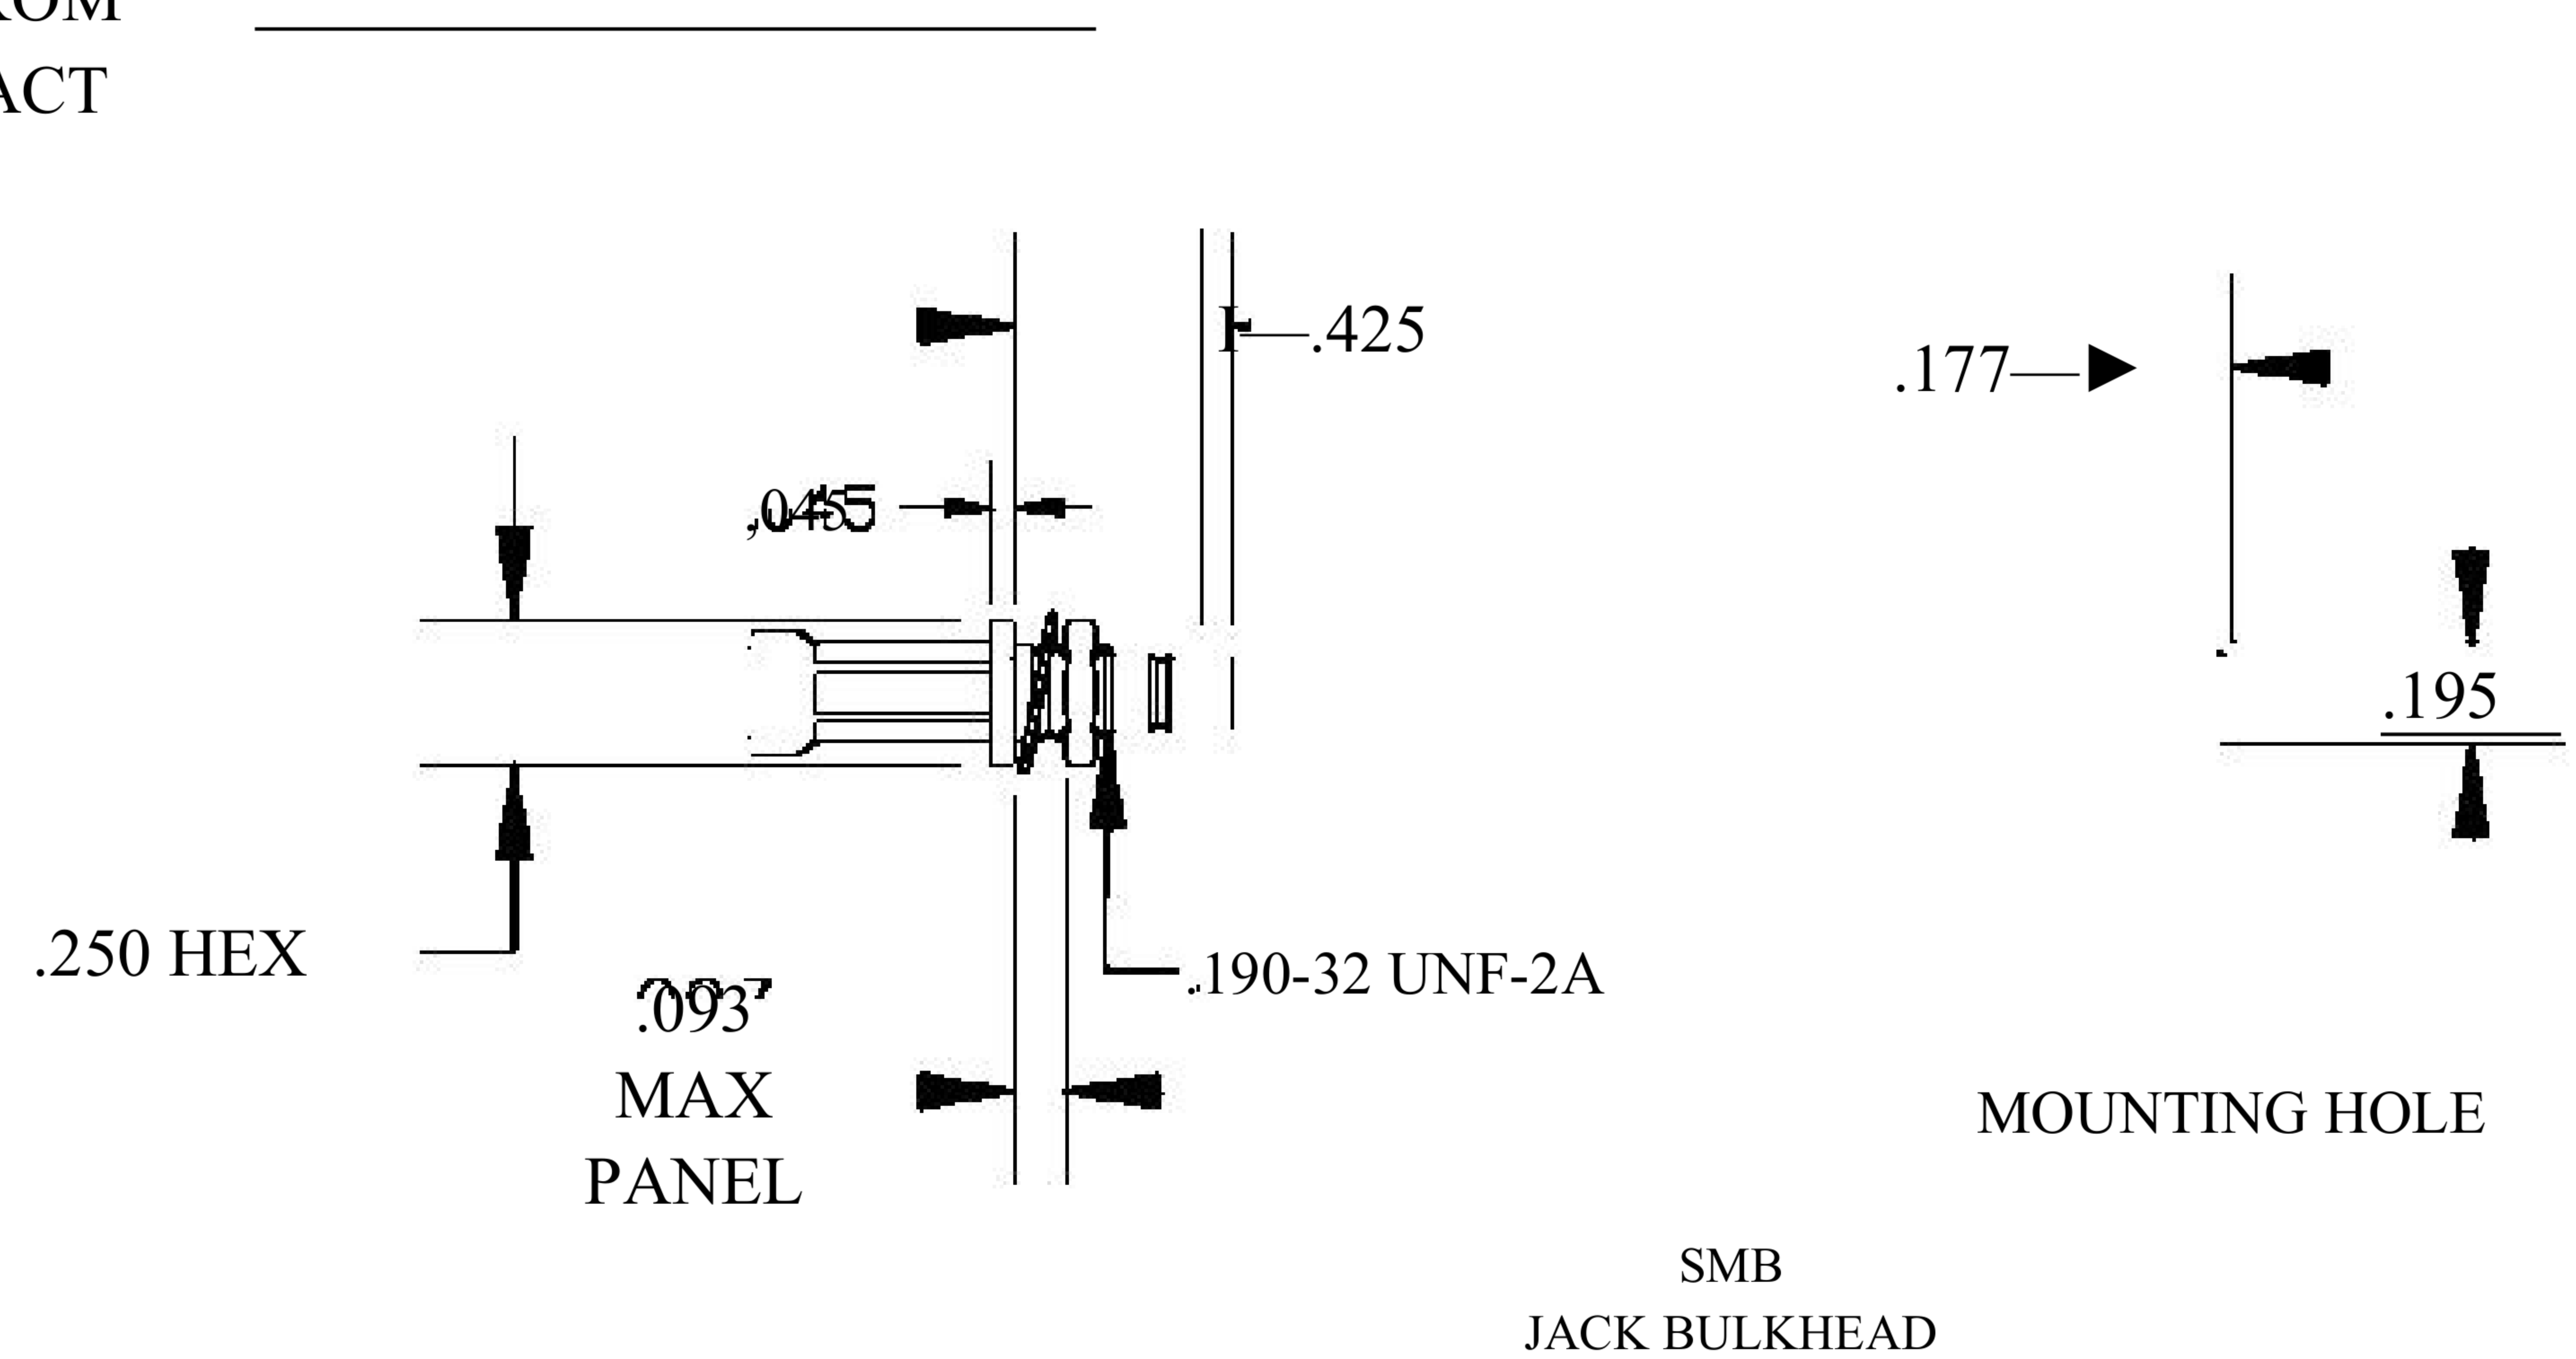

COMPONENTS	IMPEDANCE
SMB PLUG	50 OHM
SMB JACK BULKHEAD	50 OHM
RG58C/U	50 OHM

Standard Lengths	
■12	12"
-24	24"
-36	36"
■48	48"
-60	60"
■XXX	Custom Length in inches

8th Floor, Building 1, Yongfu Science and Technology Center Industrial Park, Nanzha District 5, Humen, 523900, Dongguan, Guangdong, China.

### COAXIAL & FIBER OPTICS

DWG TITLE	ET30755	DES_	smb-plug-to-smb-jack-bulkhead-cable-12-inch-length-using-rg58-coax-roh-s-0030750
-----------	---------	------	--

SIZE A | FSCM NO. 53919 | CAD FILE 073102 | SCALE N/A | 127