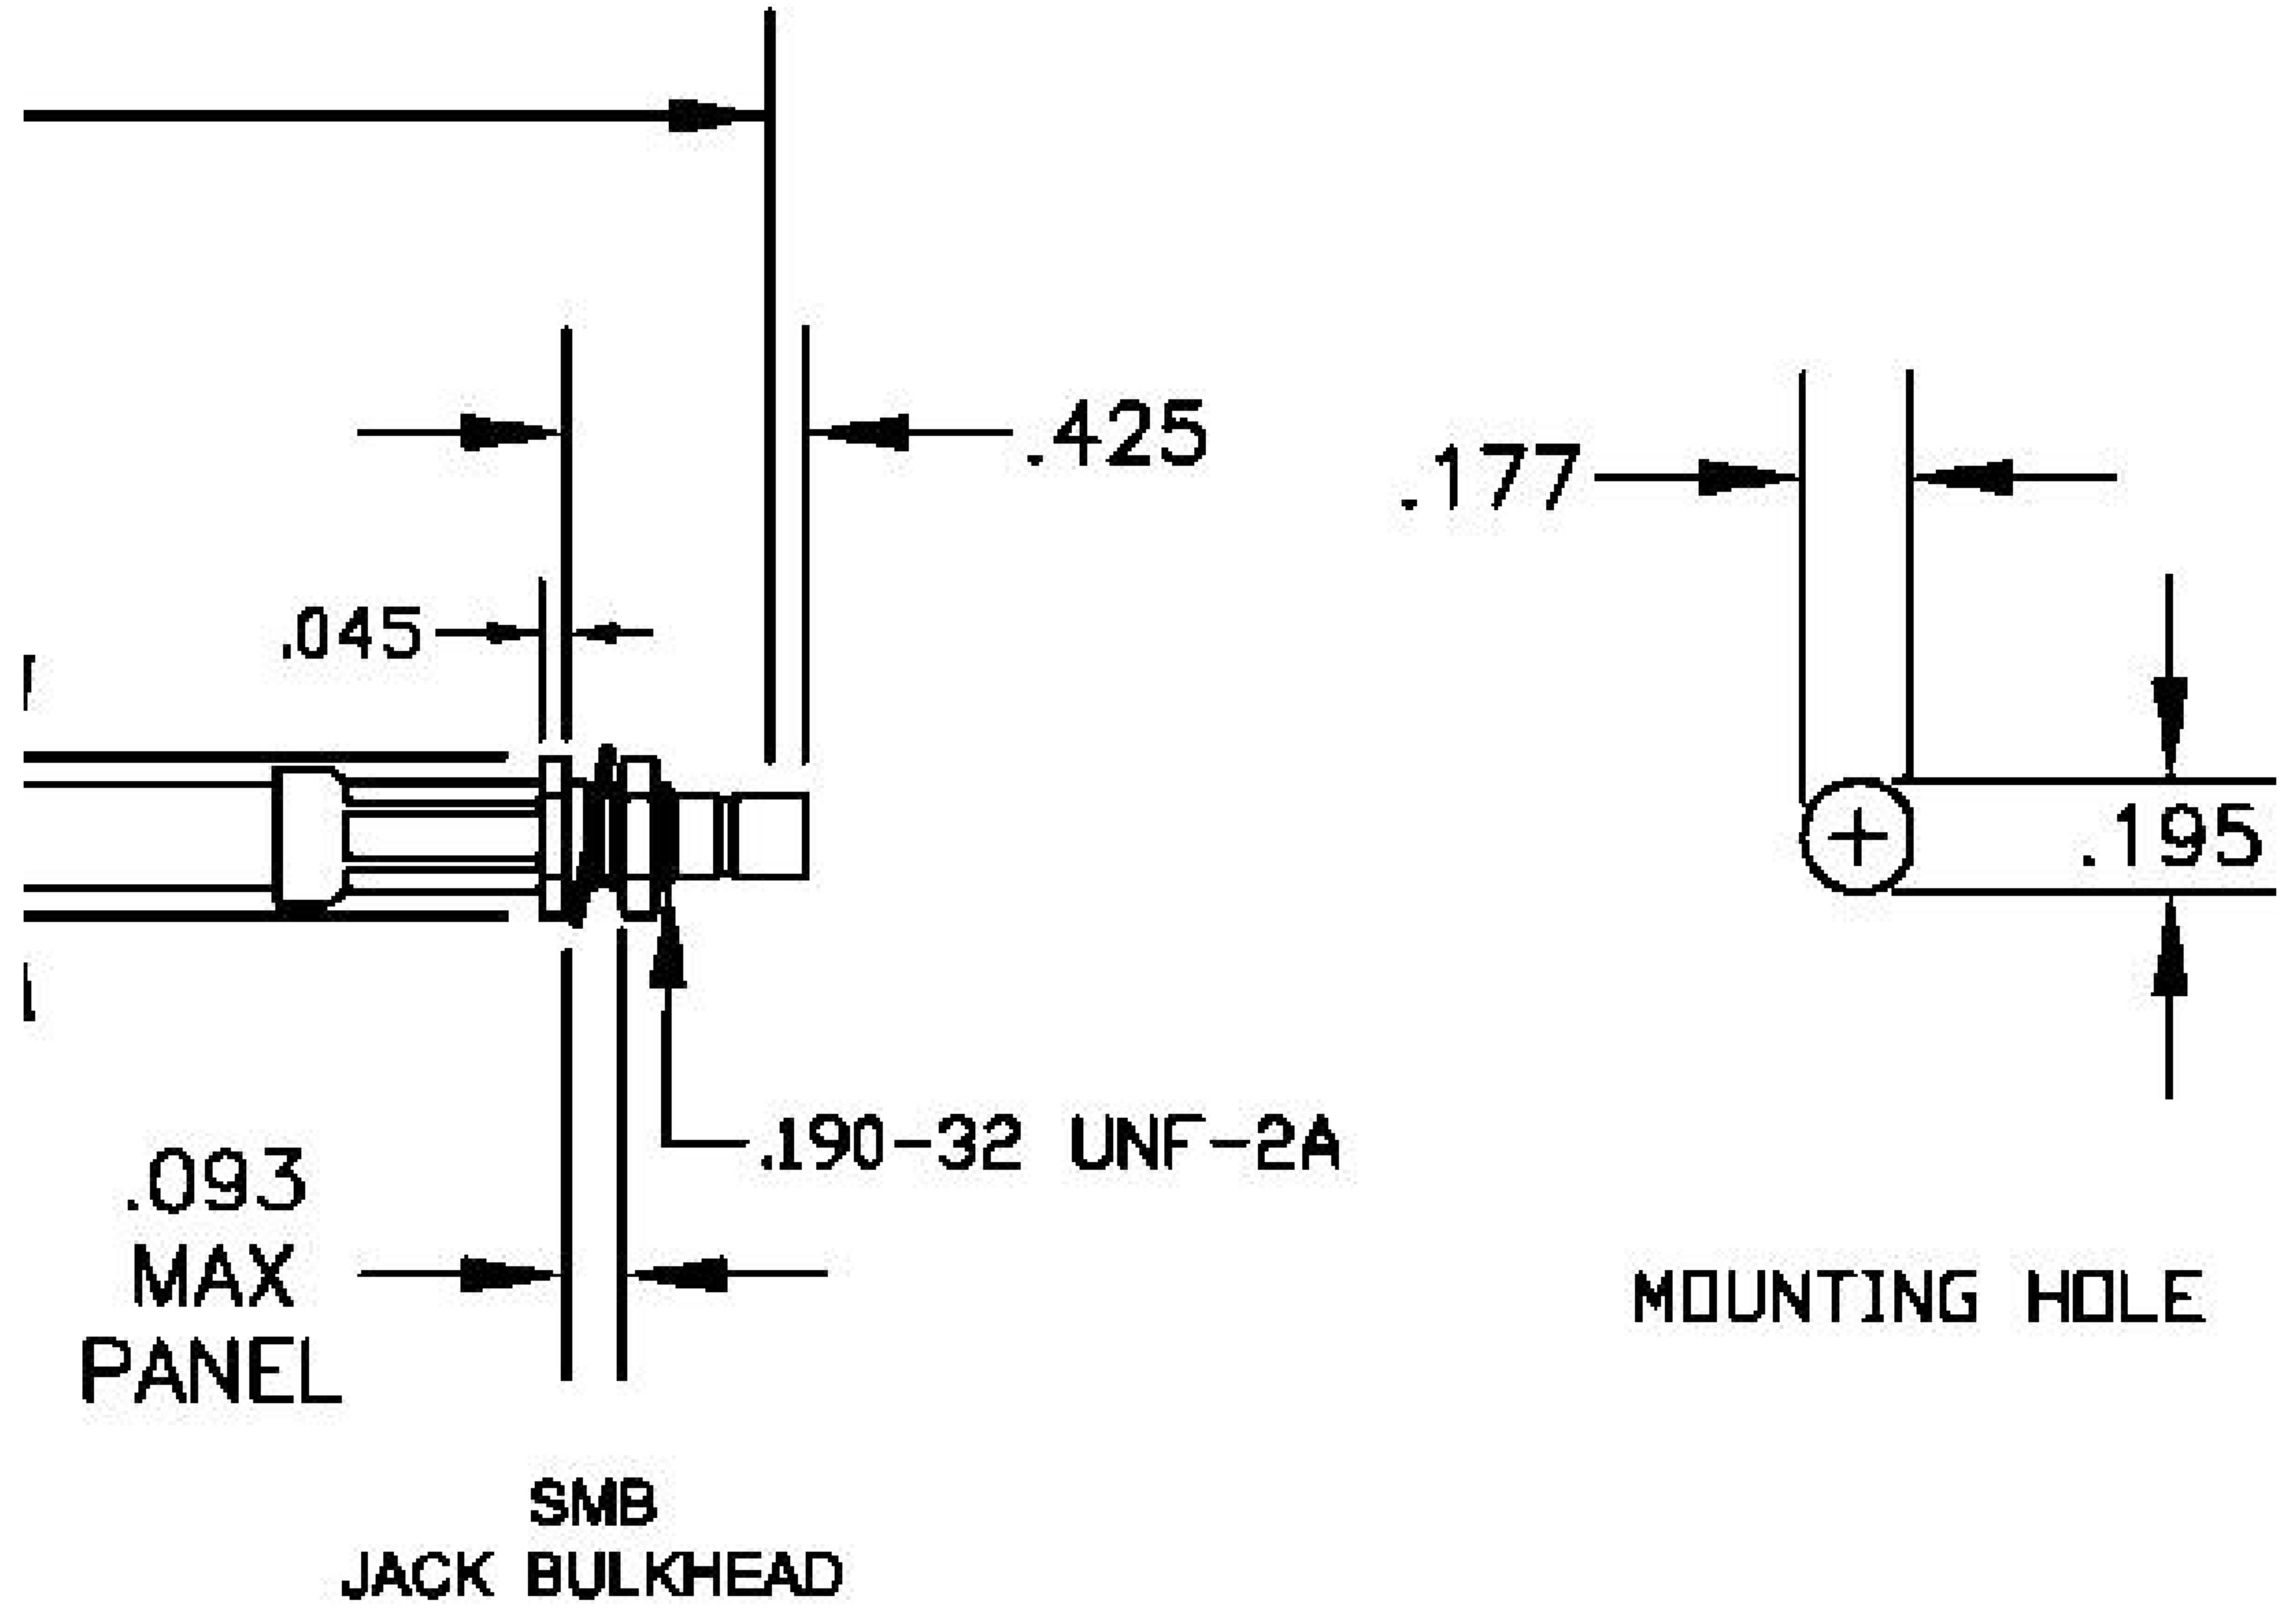

| COMPONENTS | IMPEDANCE |
|-------------------|-----------|
| SMB PLUG | 50 OHM |
| SMB JACK BULKHEAD | 50 OHM |
| RG142B/U | 50 OHM |
| | |

| Standard Lengths | |
|------------------|-------------------------|
| -12 | 12" |
| -24 | 24" |
| -36 | 36" |
| -48 | 48" |
| -60 | 60" |
| -XXX | Custom Length in inches |
| | |

LENGTH MEASURED FROM CONTACT TO CONTACT

8th Floor, Building 1, Yongfu Science and Technology Center Industrial Park, Nanzha District 5, Humen, 523900, Dongguan, Guangdong, China.

Website: www.ebeestock.com

Email: sales@ebeestock.com

COAXIAL & FIBER OPTICS

| | | | |
|-----------|---------|------|---|
| DWG TITLE | ET30756 | DES_ | smb-plug-to-smb-jack-bulkhead-cable-12-inch-length-using-rg142-coax-0030756 |
|-----------|---------|------|---|

SIZE A | FSCM NO. 53919 | CAD FILE 073102 | SCALE N/A | 127

- NOTES:
- UNLESS OTHERWISE SPECIFIED ALL DIMENSIONS ARE NOMINAL.
 - ALL SPECIFICATIONS ARE SUBJECT TO CHANGE WITHOUT NOTICE AT ANY TIME.