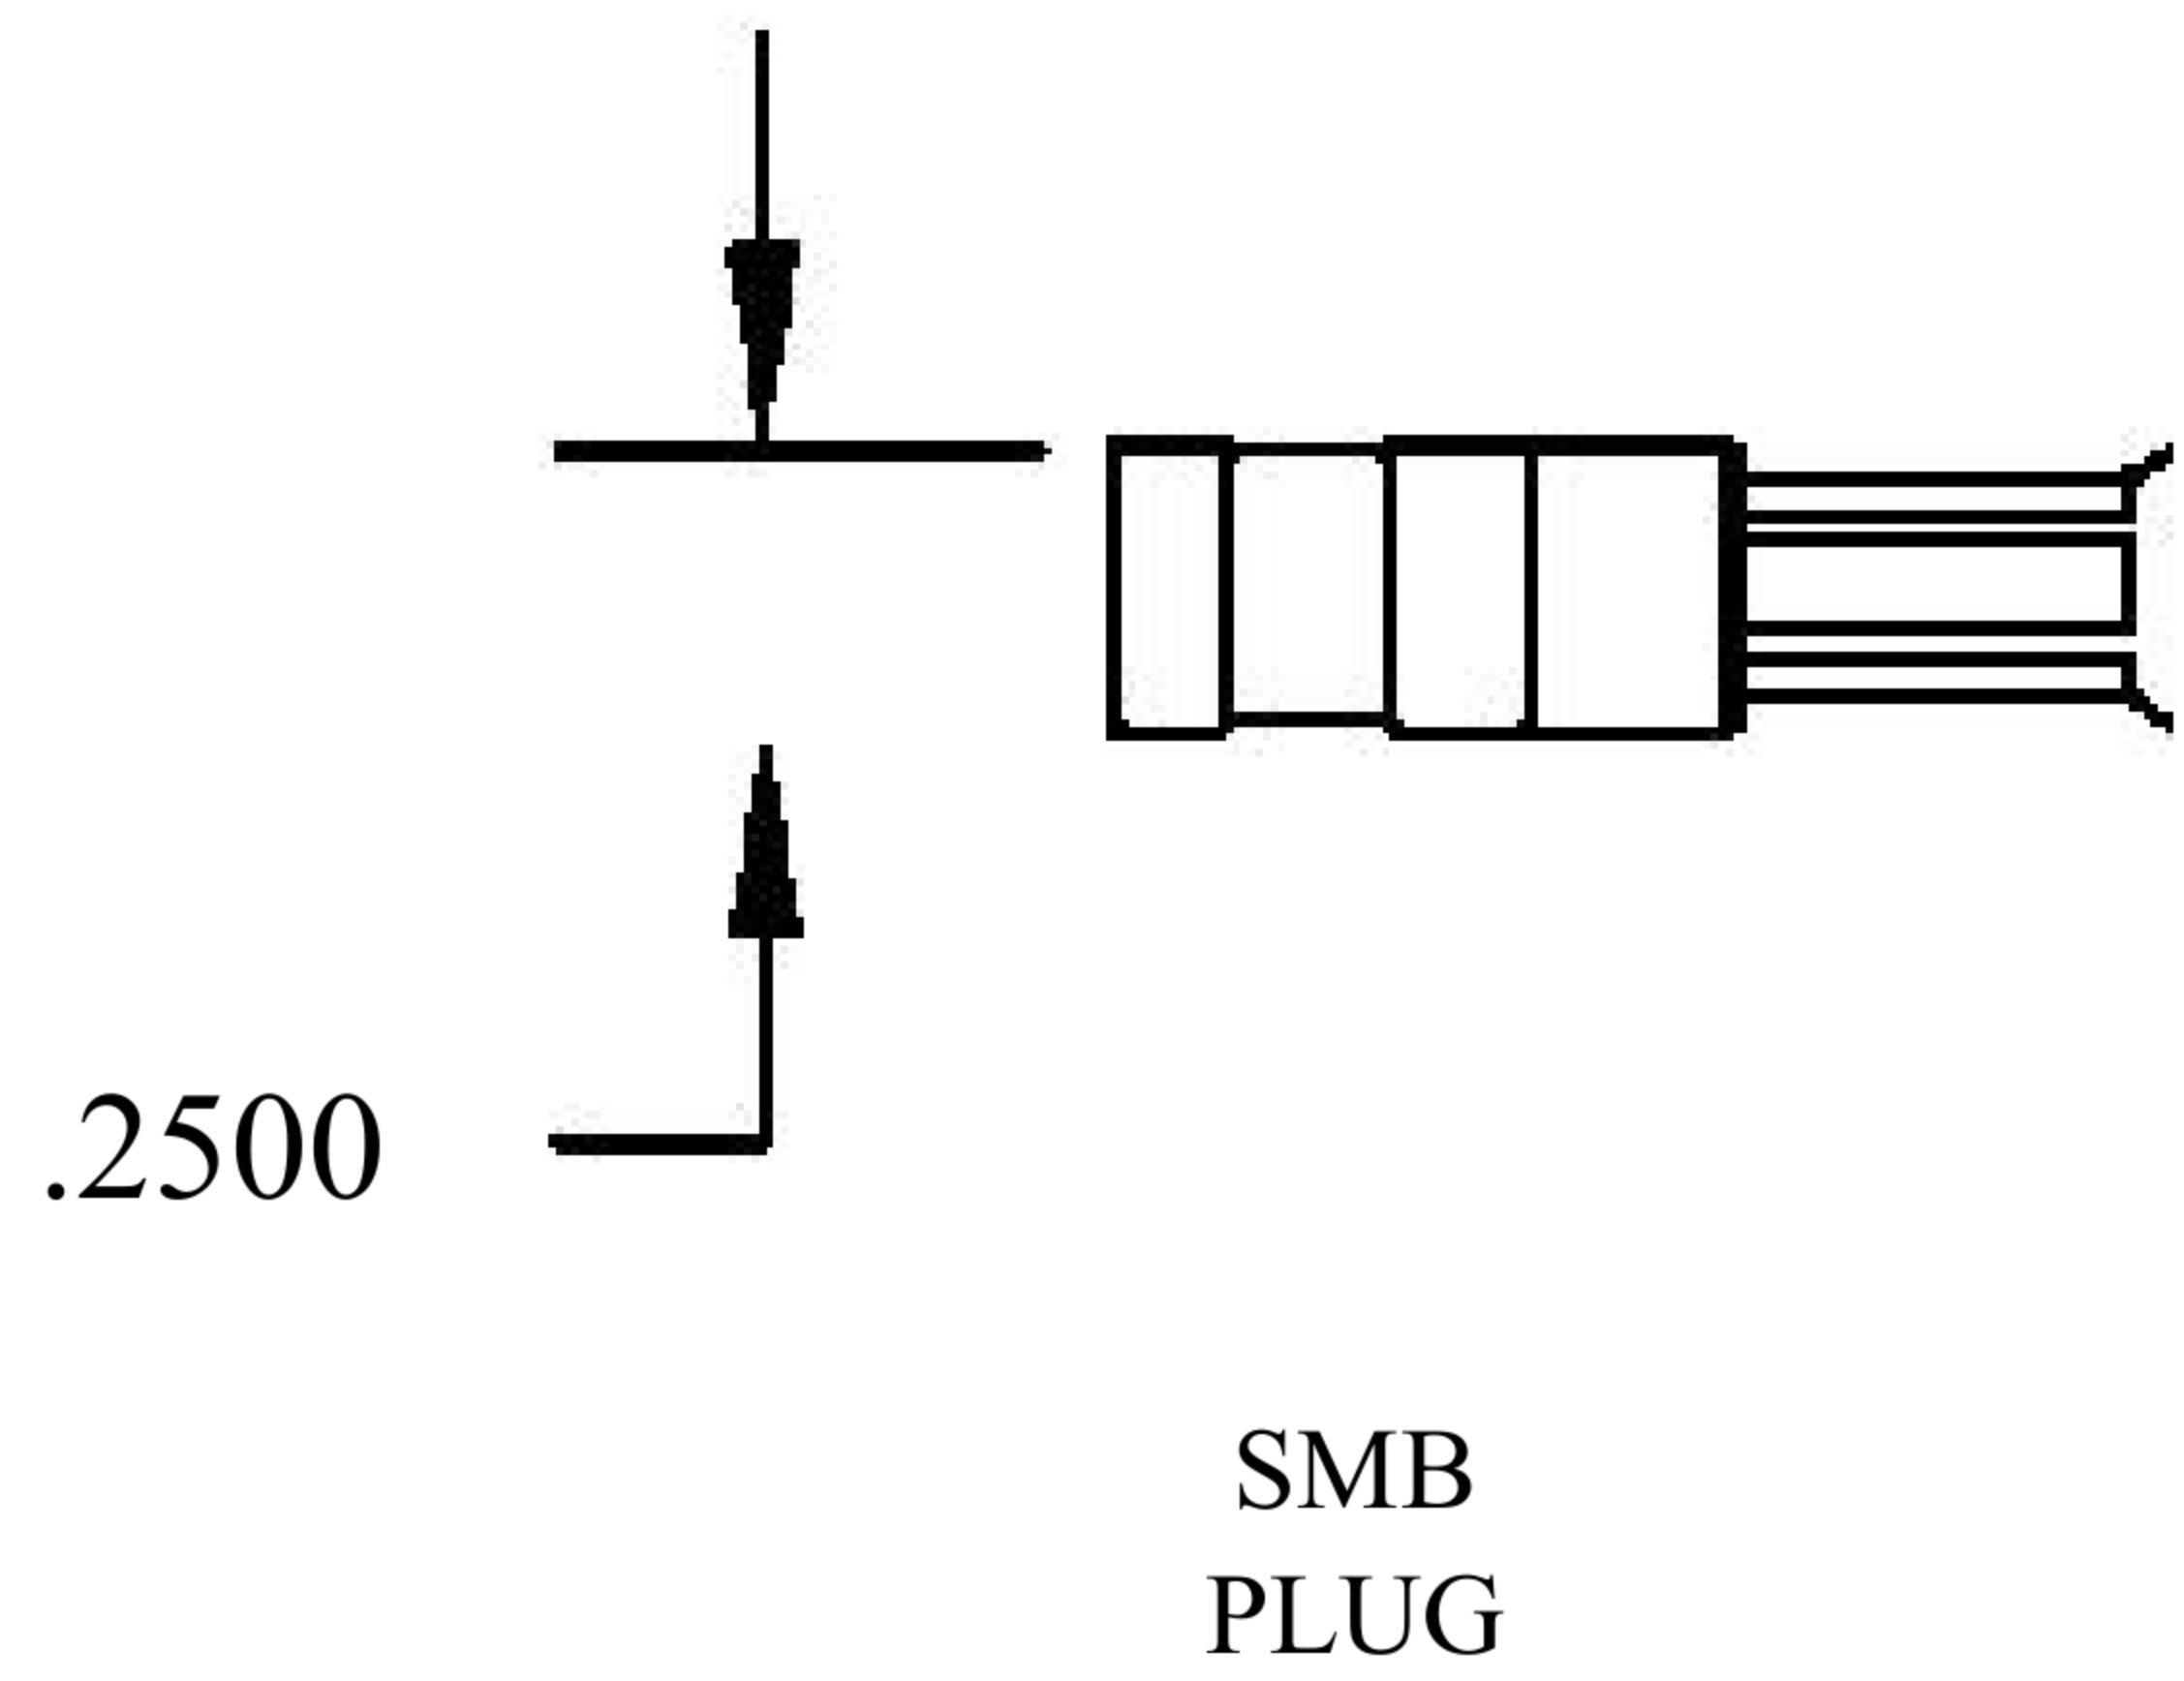

| COMPONENTS | IMPEDANCE |
|-------------------|-----------|
| SMB PLUG | 50 OHM |
| SMB JACK BULKHEAD | 50 OHM |
| RG142B/U | 50 OHM |
| | |

| Standard Lengths | |
|------------------|-------------------------|
| -12 | 12" |
| -24 | 24" |
| -36 | 36" |
| -48 | 48" |
| -60 | 60" |
| -XXX | Custom Length in inches |
| | |

LENGTH MEASURED FROM CONTACT TO CONTACT

8th Floor, Building 1, Yongfu Science and Technology Center Industrial Park, Nanzha District 5, Humen, 523900, Dongguan, Guangdong, China.

Website: www.ebeestock.com

Email: sales@ebeestock.com

COAXIAL & FIBER OPTICS

| | | | |
|-----------|---------|------|---|
| DWG TITLE | ET30756 | DES_ | smb-plug-to-smb-jack-bulkhead-cable-12-inch-length-using-rg142-coax-0030756 |
|-----------|---------|------|---|