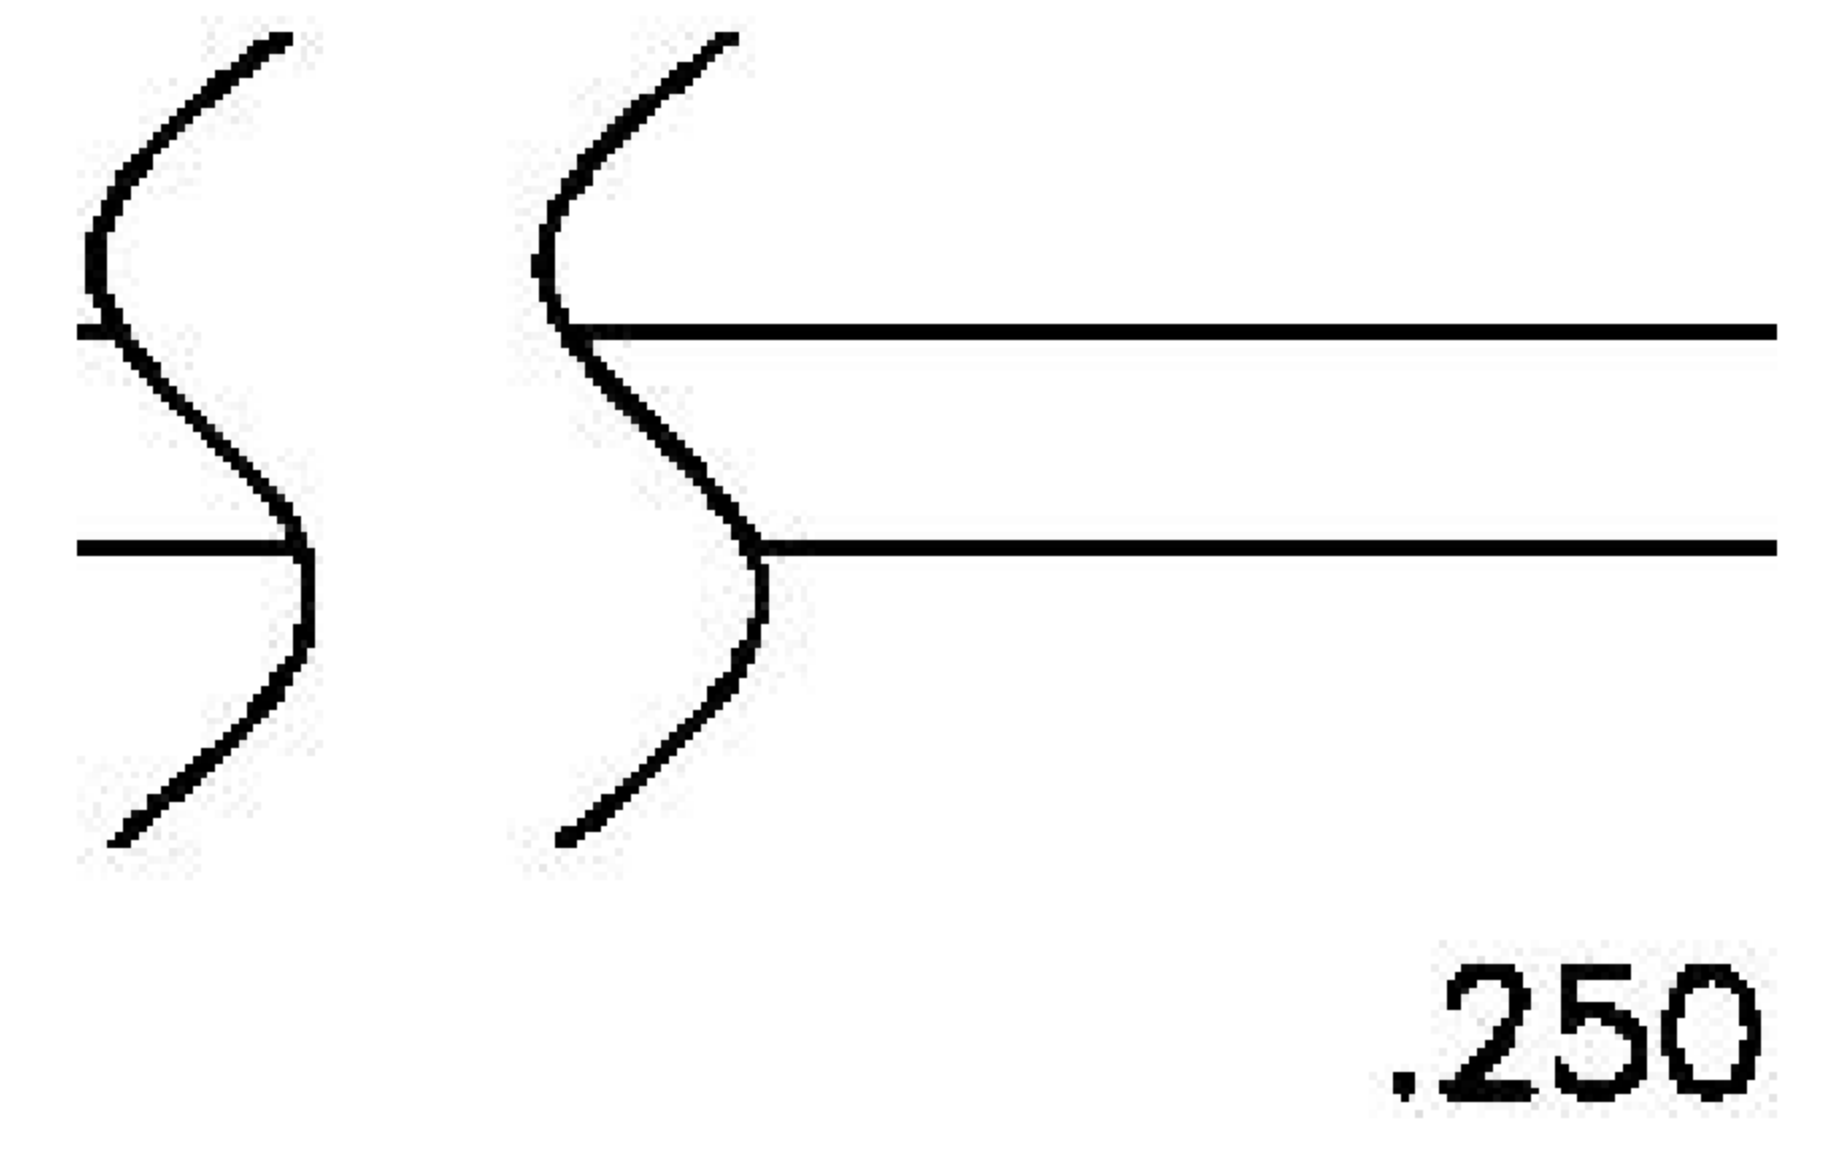

COMPONENTS	IMPEDANCE
SMB PLUG	50 OHM
SMB JACK BULKHEAD	50 OHM
RG142B/U	50 OHM

Standard Lengths	
-12	12"
-24	24"
-36	36"
-48	48"
-60	60"
-XXX	Custom Length in inches

LENGTH MEASURED FROM CONTACT TO CONTACT

COAXIAL & FIBER OPTICS

DWG TITLE	ET30758	DES_	smb-plug-to-smb-jack-bulkhead-cable-12-inch-length-using-rg142-coax-0030756
-----------	---------	------	---

SIZE A | FSCM NO. 53919 | CAD FILE 073102 | SCALE N/A | 127