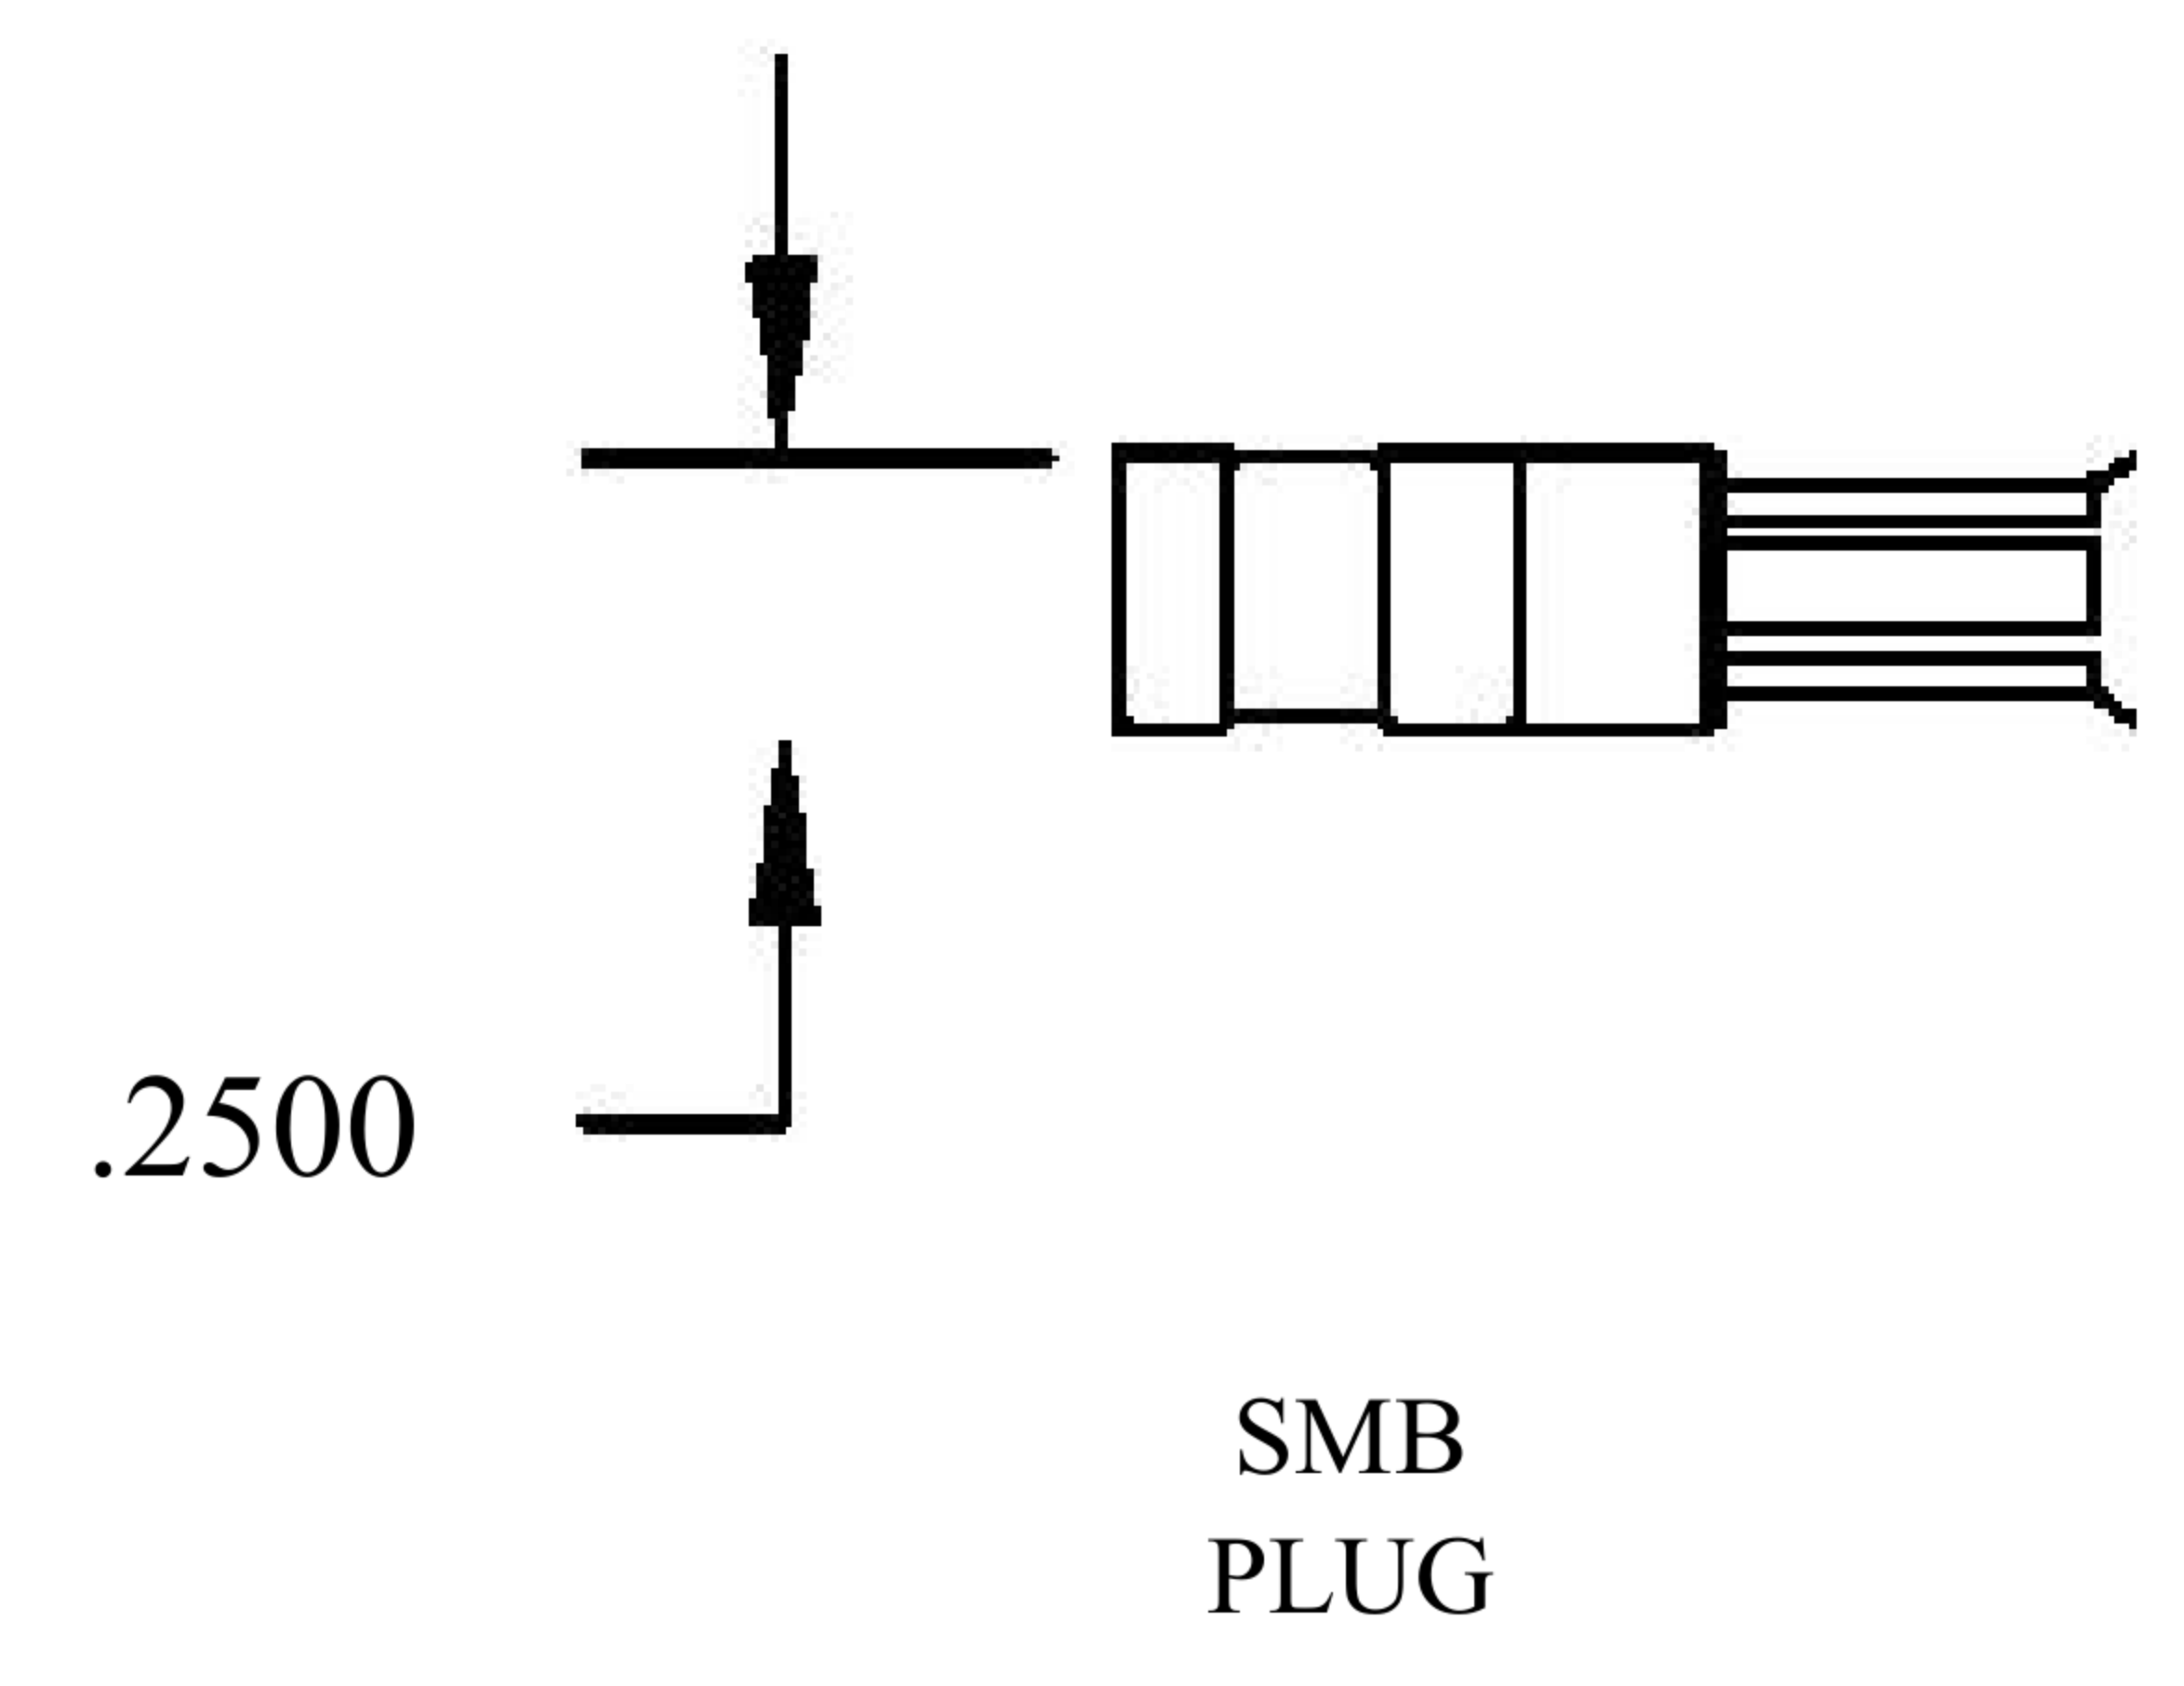

COMPONENTS	IMPEDANCE
SMB PLUG	50 OHM
SMB JACK BULKHEAD	50 OHM
RG142B/U	50 OHM

Standard Lengths	
-12	12"
-24	24"
-36	36"
-48	48"
-60	60"
-XXX	Custom Length in inches

LENGTH MEASURED FROM CONTACT TO CONTACT

COAXIAL & FIBER OPTICS

DWG TITLE	ET30758	DES_	smb-plug-to-smb-jack-bulkhead-cable-12-inch-length-using-rg142-coax-0030756
-----------	---------	------	---

SIZE A | FSCM NO. 53919 | CAD FILE 073102 | SCALE N/A | 127