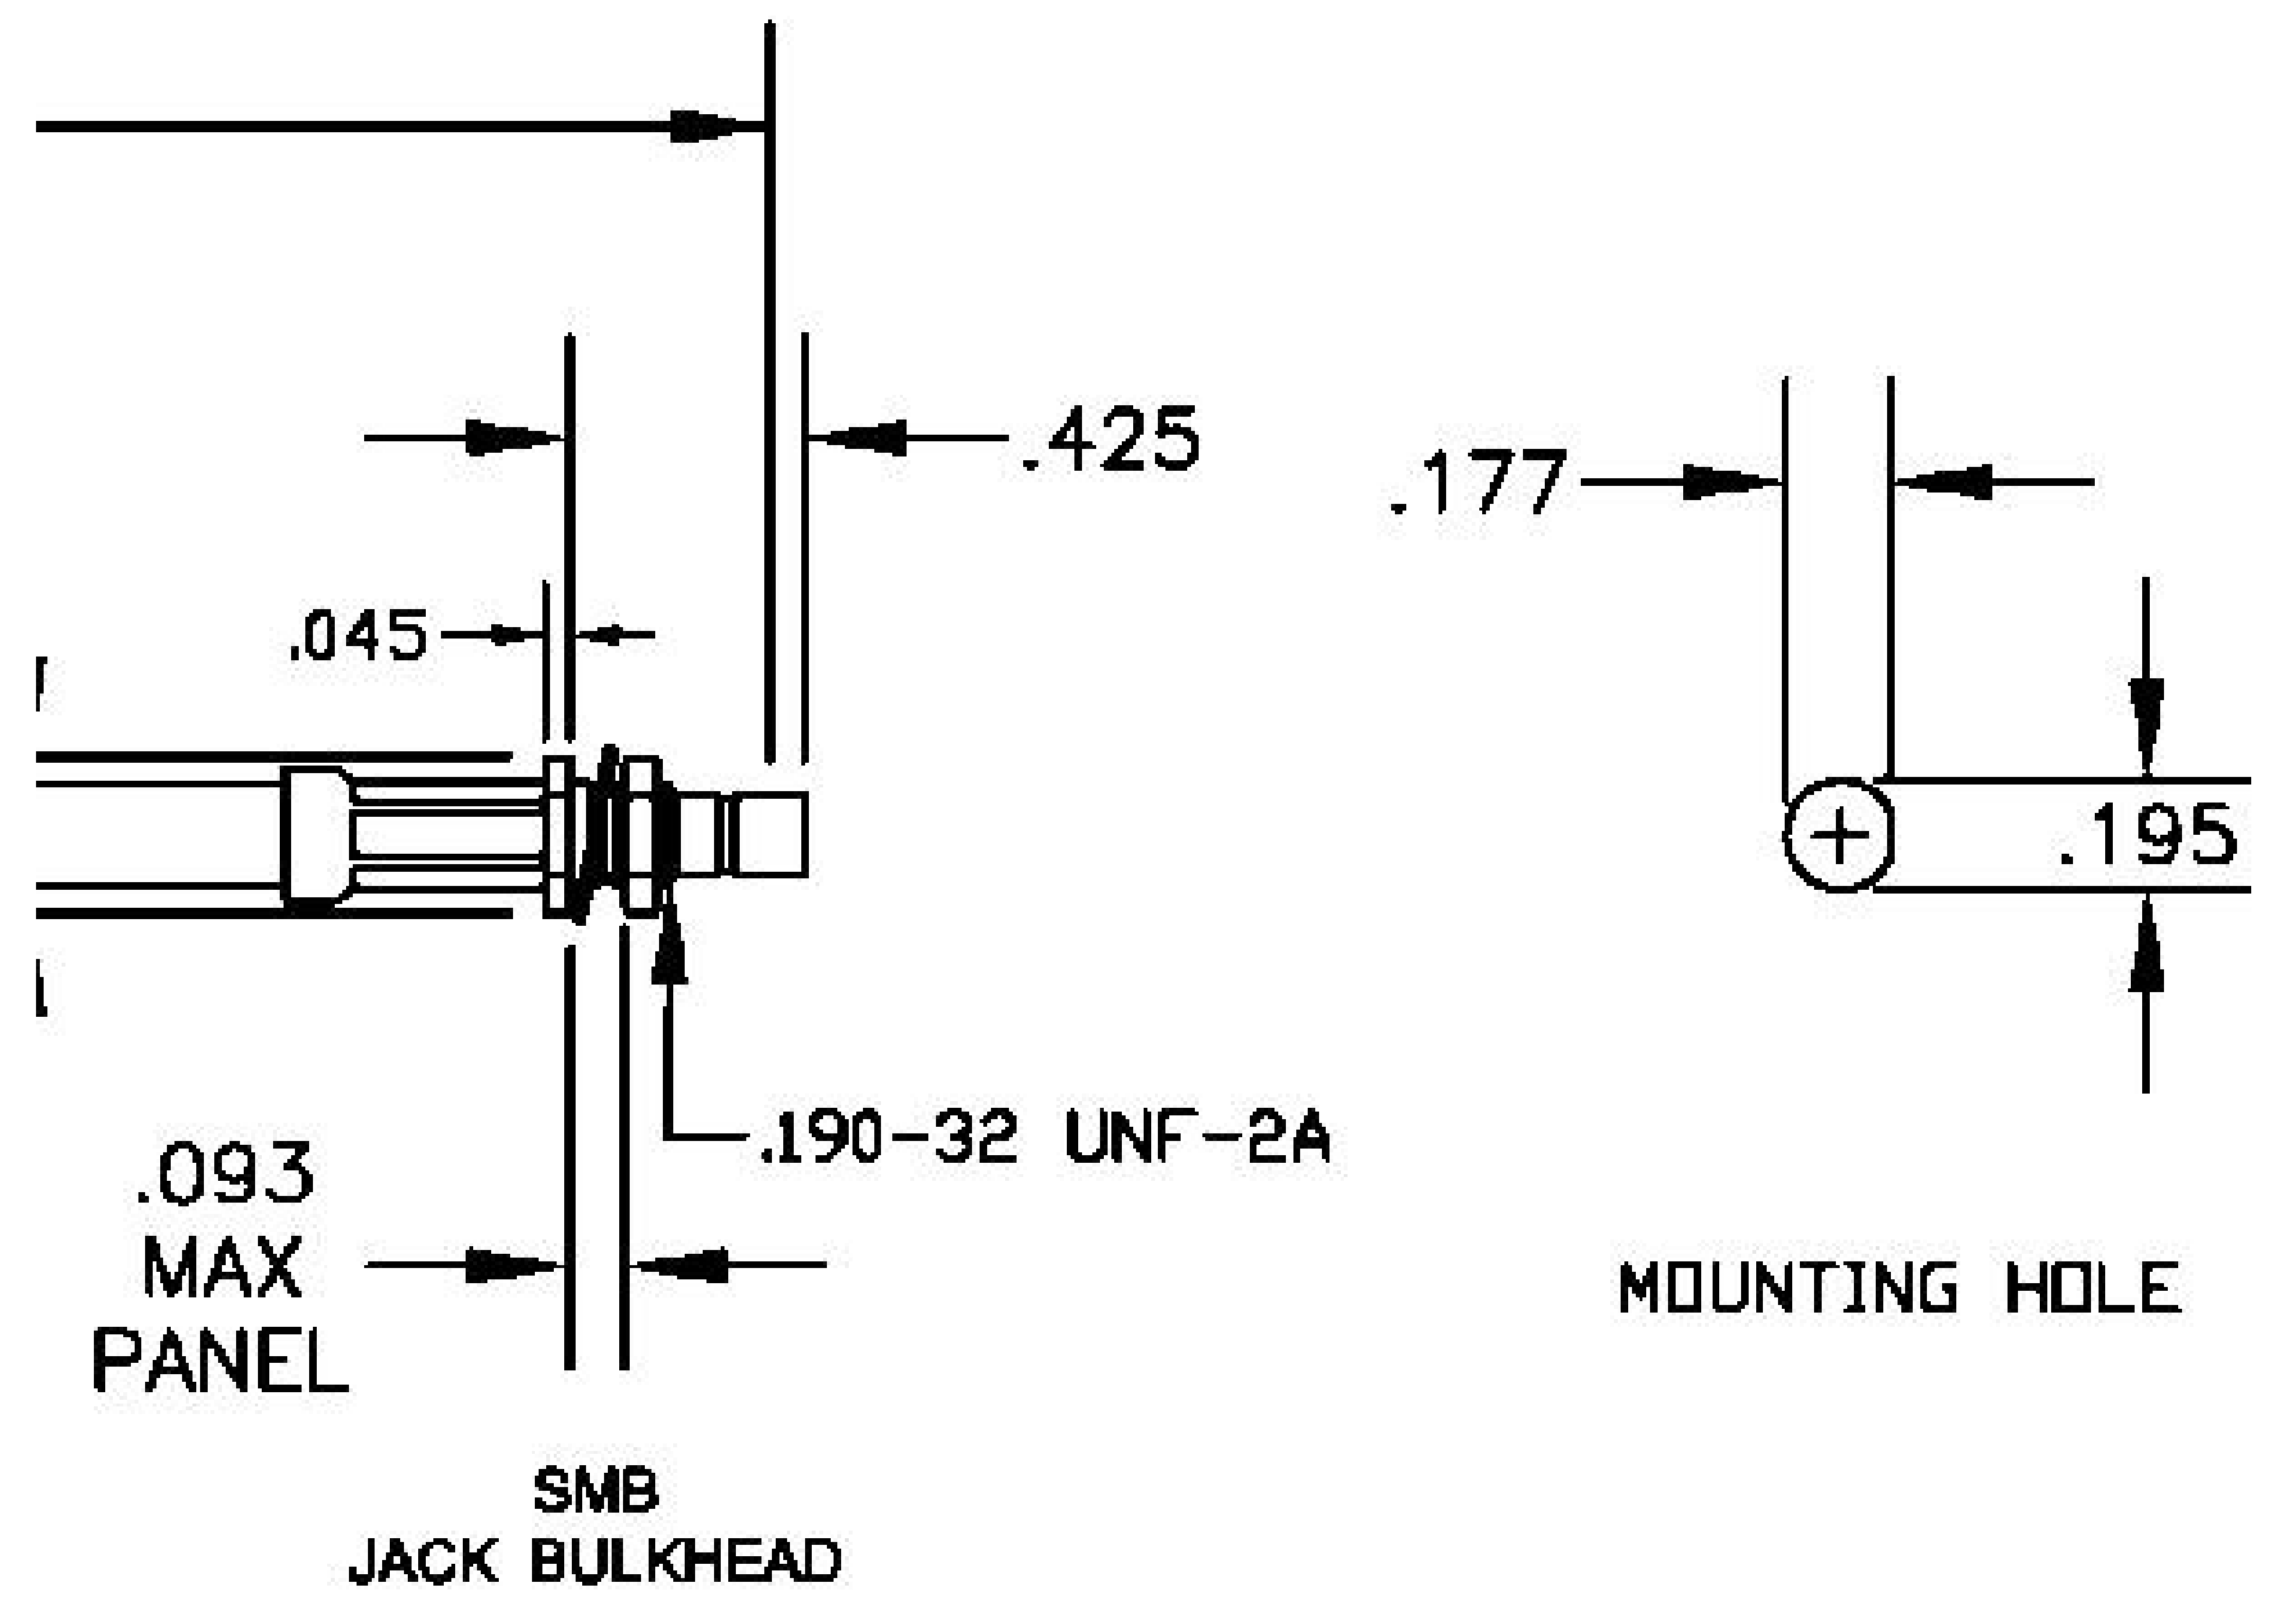

COMPONENTS	IMPEDANCE
SMB PLUG	50 OHM
SMB JACK BULKHEAD	50 OHM
RG142B/U	50 OHM

Standard Lengths	
-12	12"
-24	24"
-36	36"
-48	48"
-60	60"
-XXX	Custom Length in inches

LENGTH MEASURED FROM CONTACT TO CONTACT

COAXIAL & FIBER OPTICS

DWG TITLE	ET30758	DES_	smb-plug-to-smb-jack-bulkhead-cable-12-inch-length-using-rg142-coax-0030756
-----------	---------	------	---

SIZE A | FSCM NO. 53919 | CAD FILE 073102 | SCALE N/A | 127