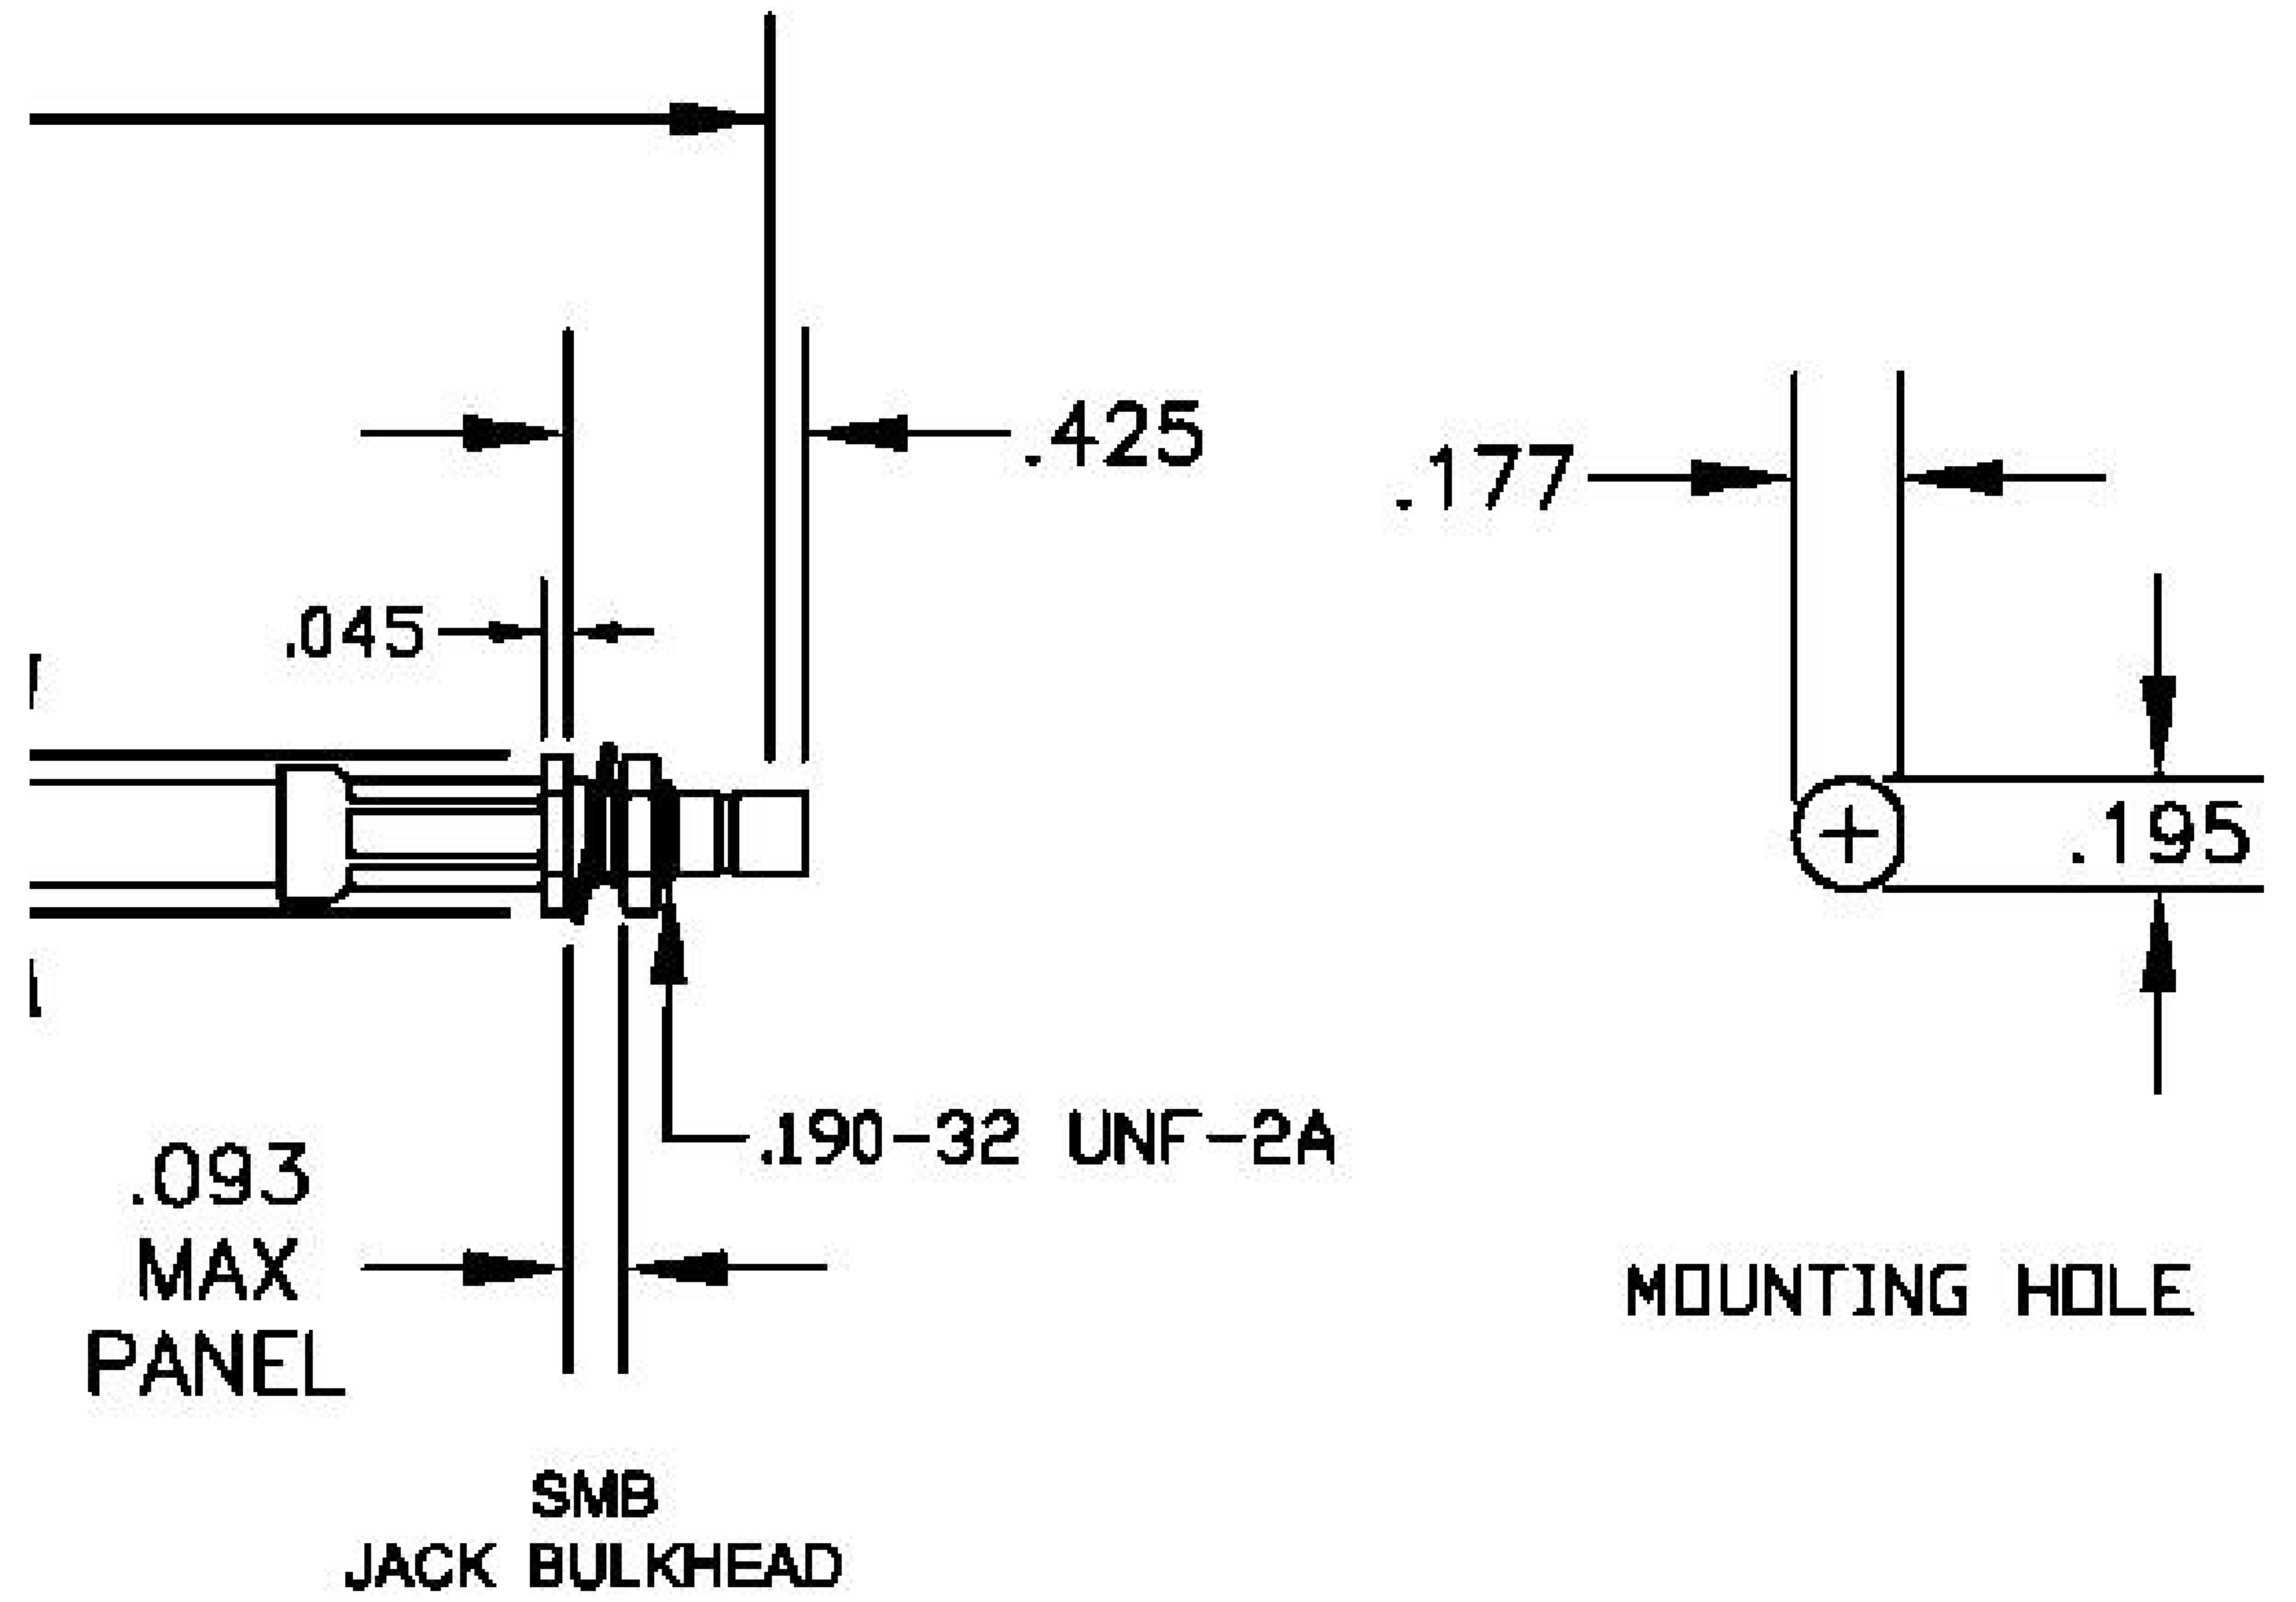

COMPONENTS	IMPEDANCE
SMB PLUG	50 OHM
SMB JACK BULKHEAD	50 OHM
RG142B/U	50 OHM

Standard Lengths	
-12	12"
-24	24"
-36	36"
-48	48"
-60	60"
-XXX	Custom Length in inches

LENGTH MEASURED FROM CONTACT TO CONTACT

COAXIAL & FIBER OPTICS

DWG TITLE	ET30759	DES_	smb-plug-to-smb-jack-bulkhead-cable-12-inch-length-using-rg142-coax-0030756
-----------	---------	------	---

SIZE A | FSCM NO. 53919 | CAD FILE 073102 | SCALE N/A | 127