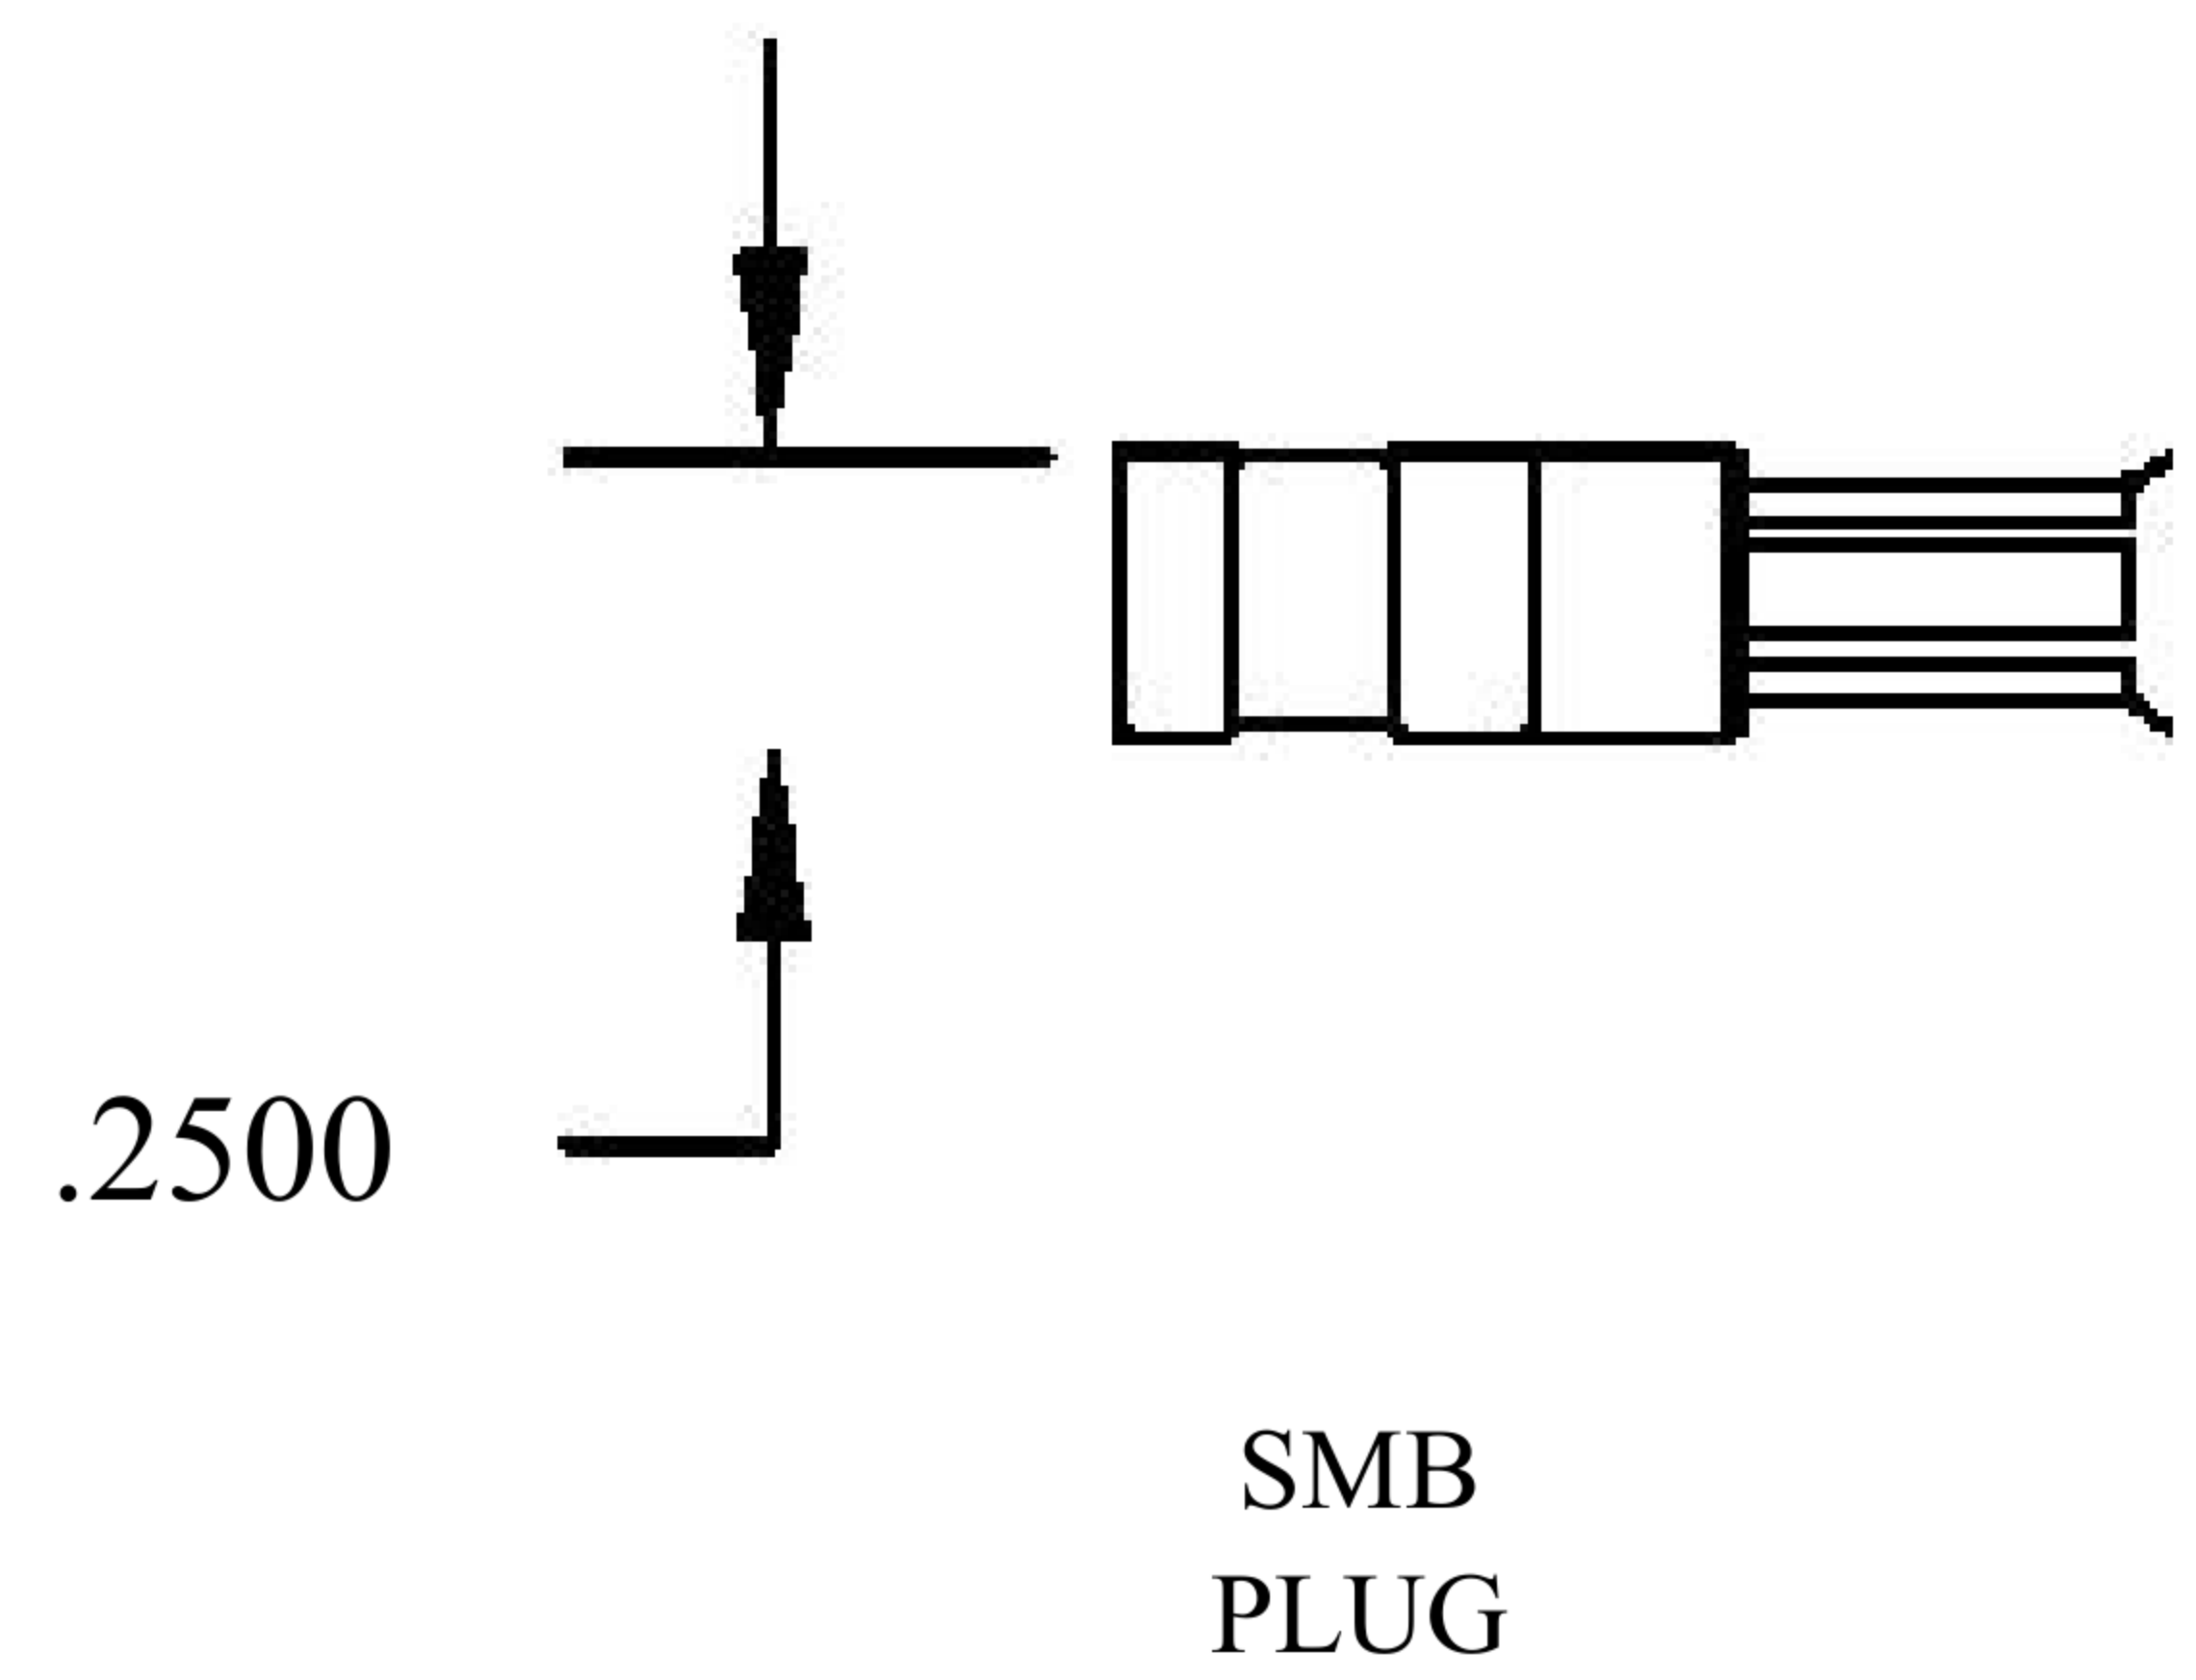

COMPONENTS	IMPEDANCE
SMB PLUG	50 OHM
SMB JACK BULKHEAD	50 OHM
RG142B/U	50 OHM

Standard Lengths	
-12	12"
-24	24"
-36	36"
-48	48"
-60	60"
-XXX	Custom Length in inches

LENGTH MEASURED FROM CONTACT TO CONTACT

COAXIAL & FIBER OPTICS

DWG TITLE	ET30759	DES_	smb-plug-to-smb-jack-bulkhead-cable-12-inch-length-using-rg142-coax-0030756
-----------	---------	------	---

SIZE A | FSCM NO. 53919 | CAD FILE 073102 | SCALE N/A | 127