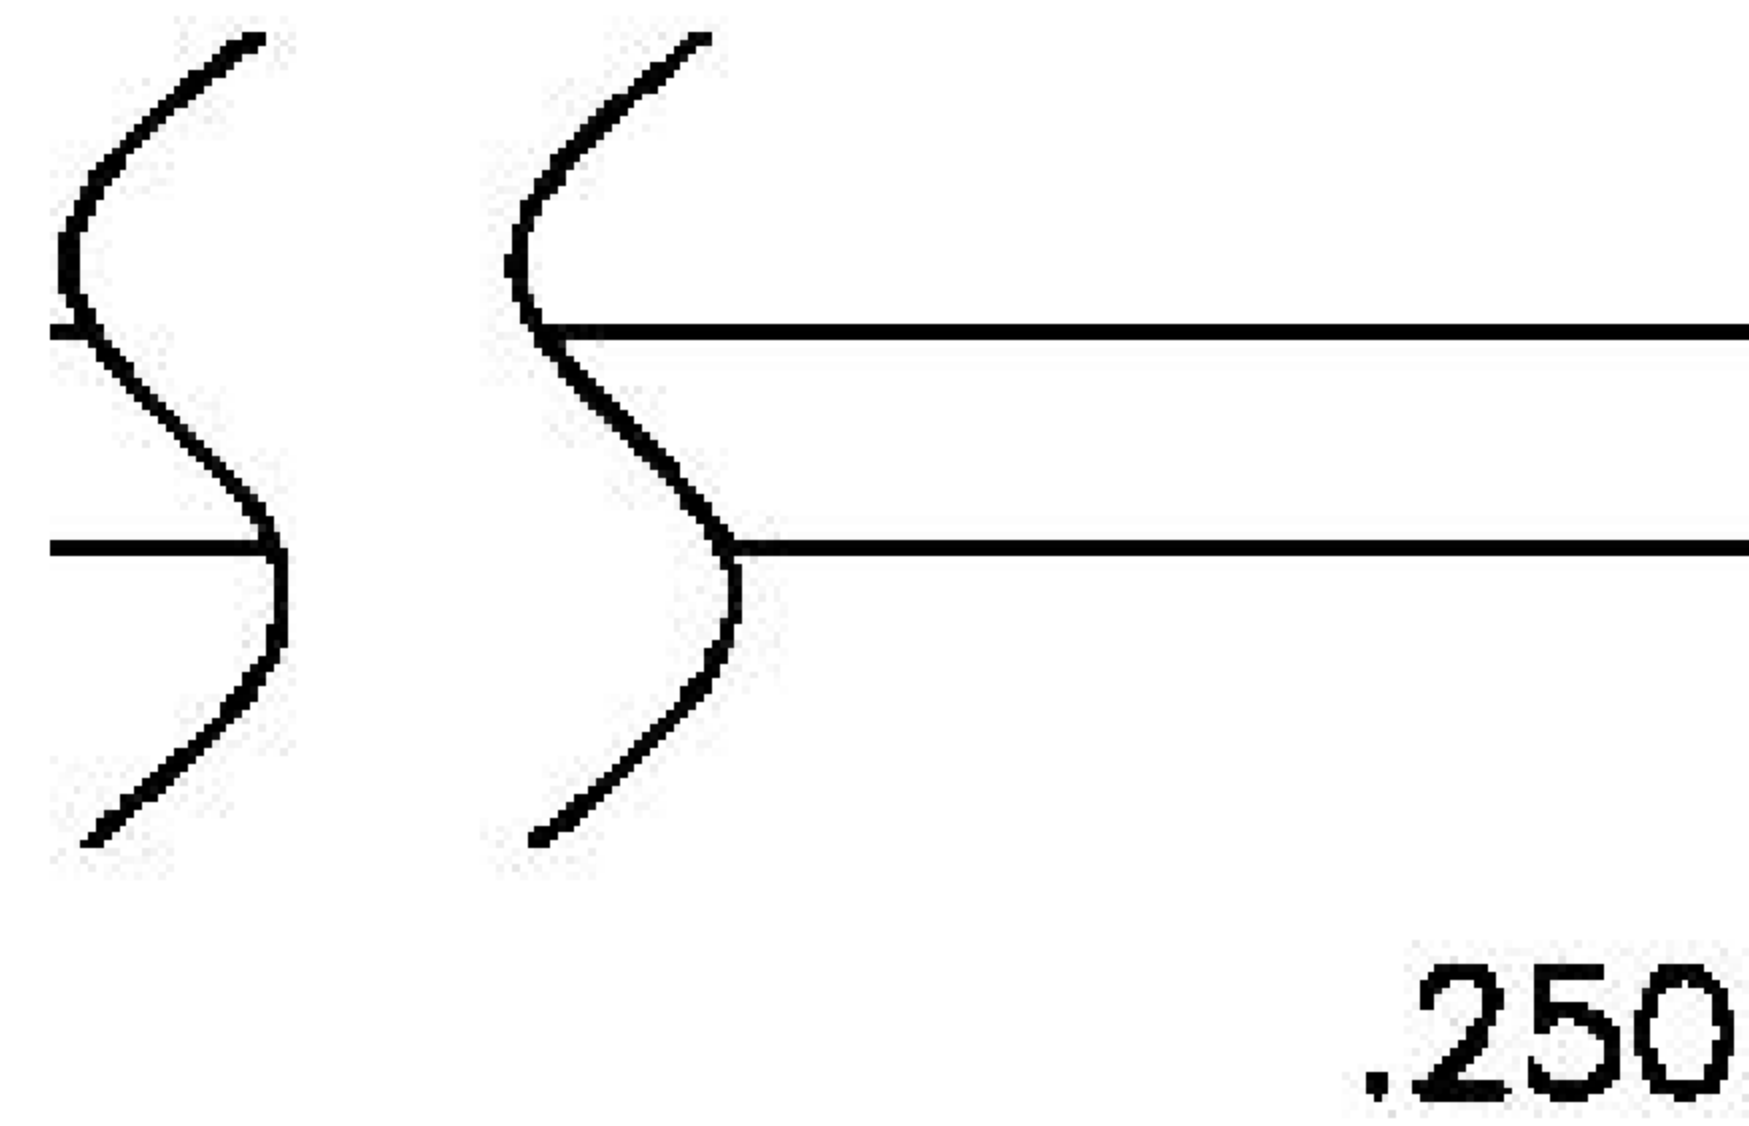

COMPONENTS	IMPEDANCE
SMB PLUG	50 OHM
SMB JACK BULKHEAD	50 OHM
RG142B/U	50 OHM

Standard Lengths	
-12	12"
-24	24"
-36	36"
-48	48"
-60	60"
-XXX	Custom Length in inches

LENGTH MEASURED FROM CONTACT TO CONTACT

COAXIAL & FIBER OPTICS

DWG TITLE	ET30760	DES_	smb-plug-to-smb-jack-bulkhead-cable-12-inch-length-using-rg142-coax-0030756
-----------	---------	------	---

SIZE A | FSCM NO. 53919 | CAD FILE 073102 | SCALE N/A | 127