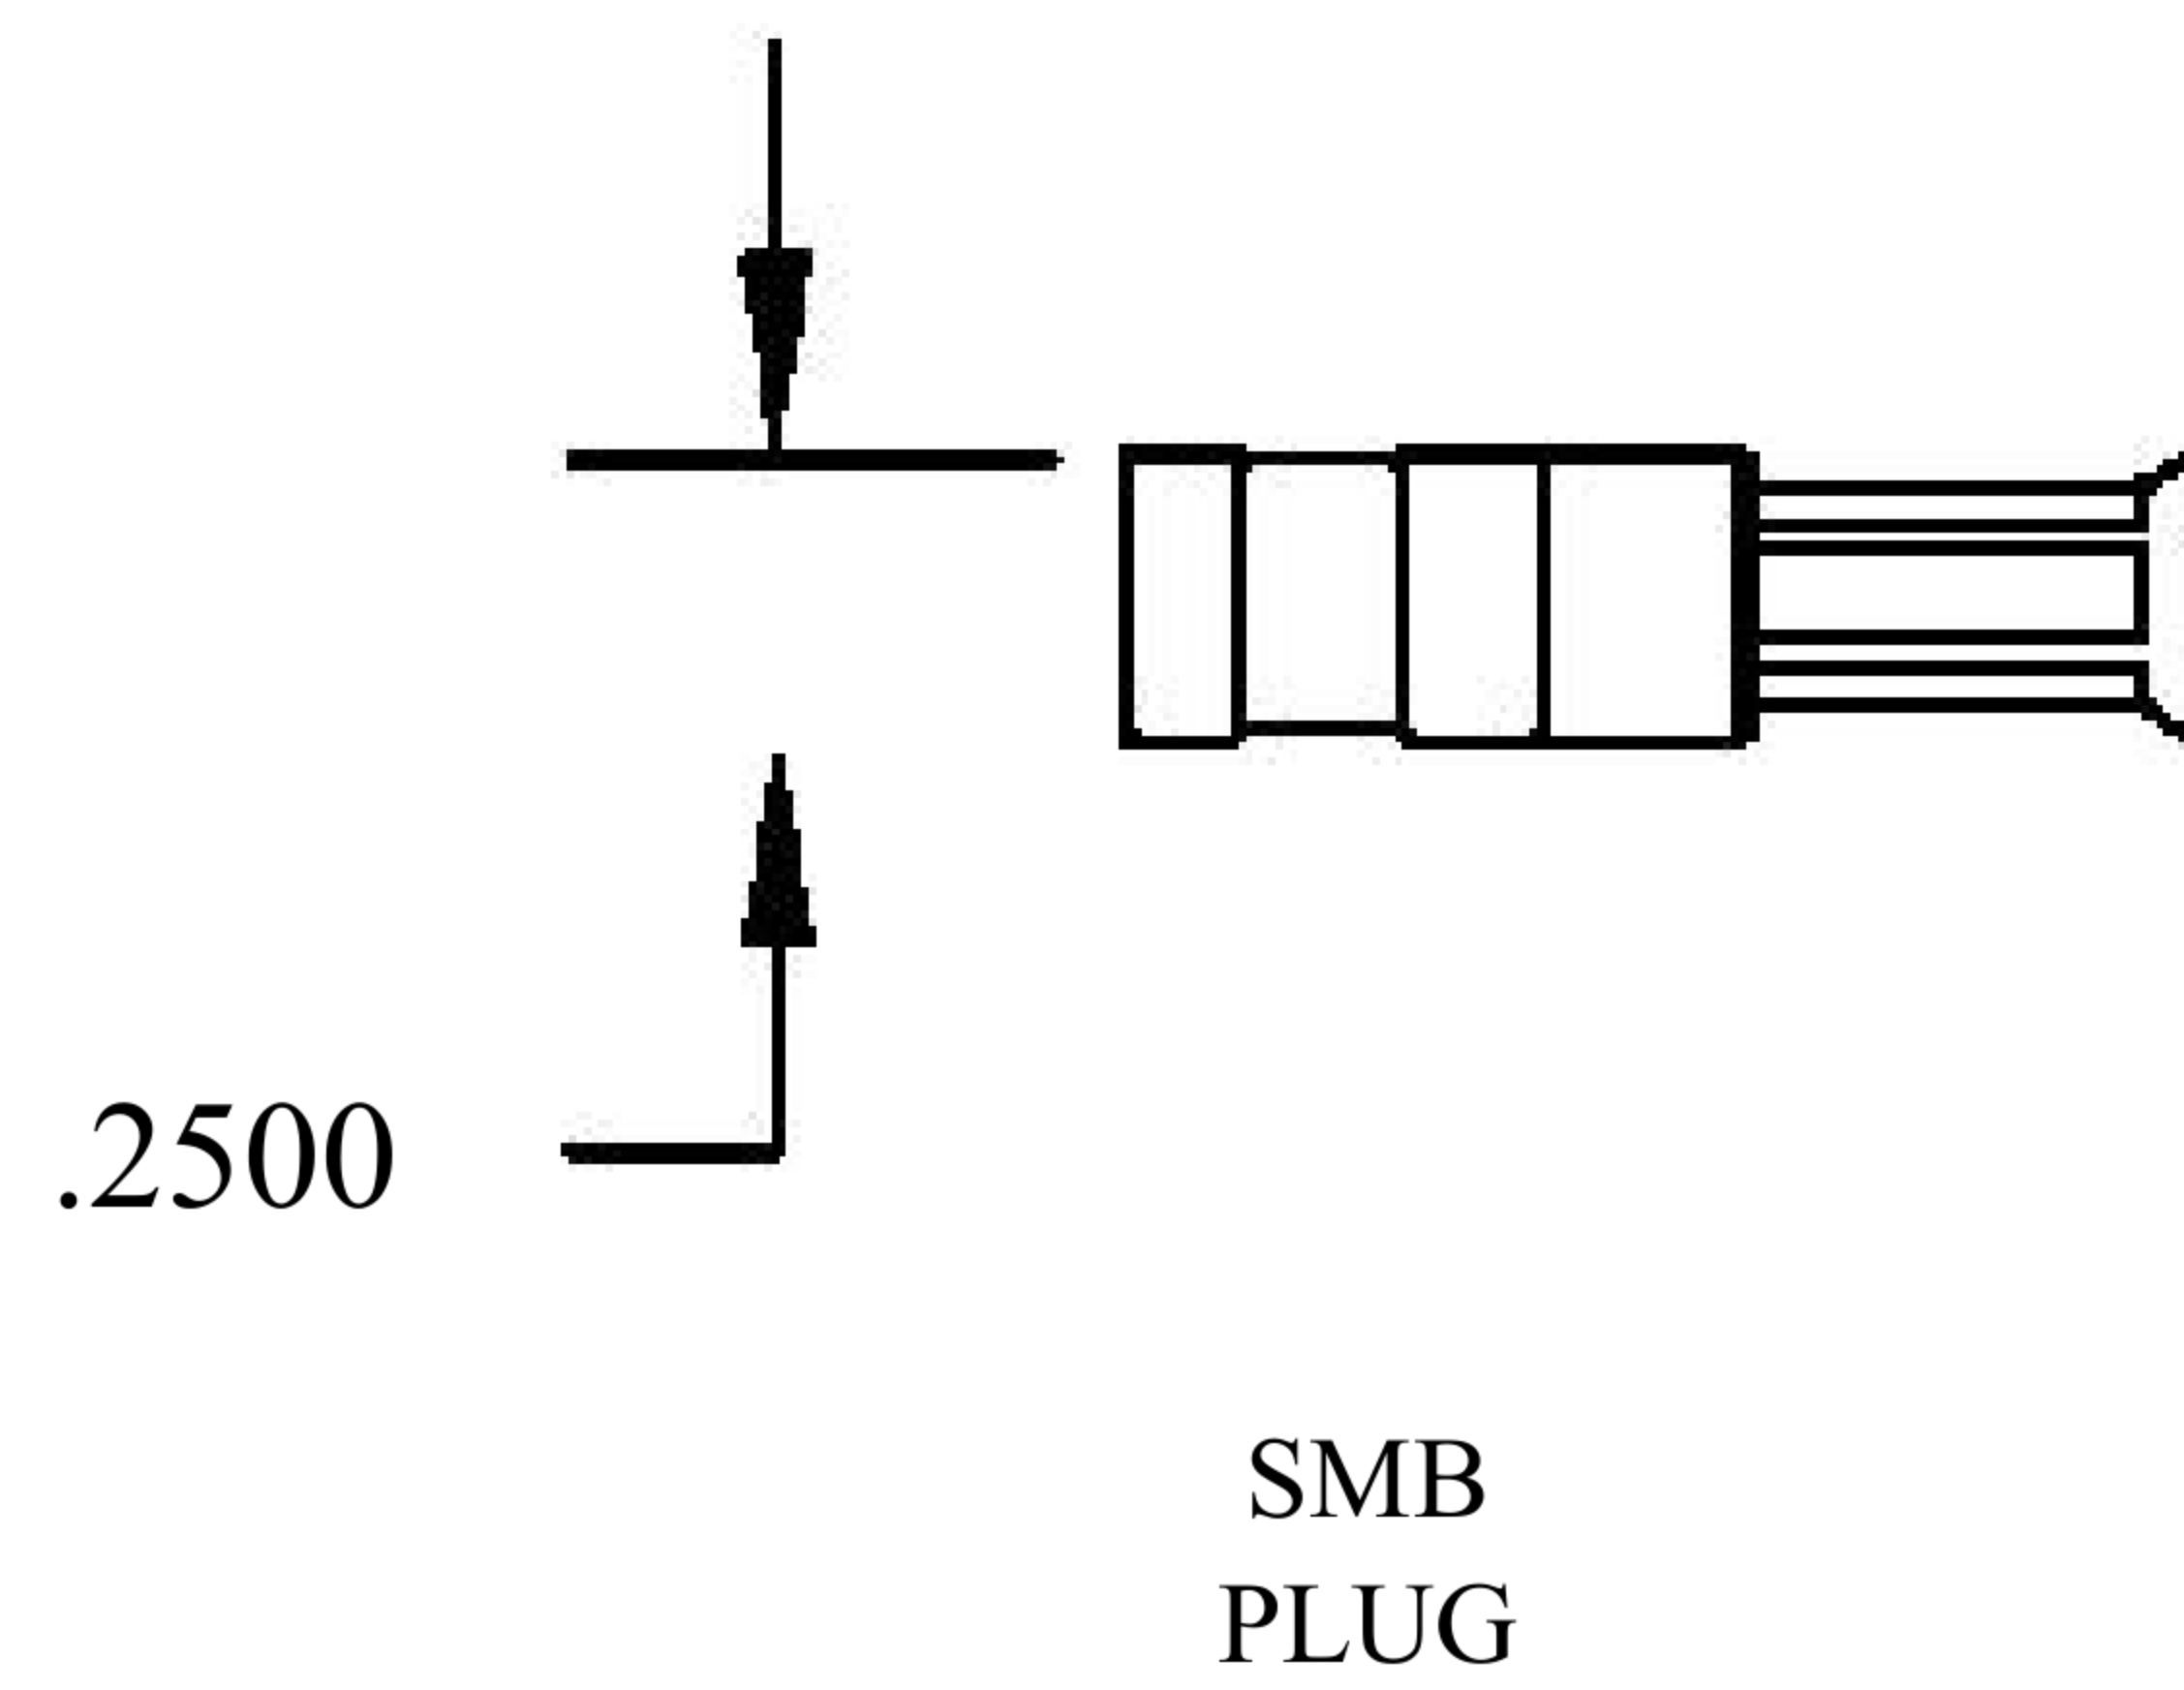

COMPONENTS	IMPEDANCE
SMB PLUG	50 OHM
SMB JACK BULKHEAD	50 OHM
RG142B/U	50 OHM

Standard Lengths	
-12	12"
-24	24"
-36	36"
-48	48"
-60	60"
-XXX	Custom Length in inches

LENGTH MEASURED FROM CONTACT TO CONTACT

COAXIAL & FIBER OPTICS

DWG TITLE	ET30760	DES_	smb-plug-to-smb-jack-bulkhead-cable-12-inch-length-using-rg142-coax-0030756
-----------	---------	------	---

SIZE A | FSCM NO. 53919 | CAD FILE 073102 | SCALE N/A | 127