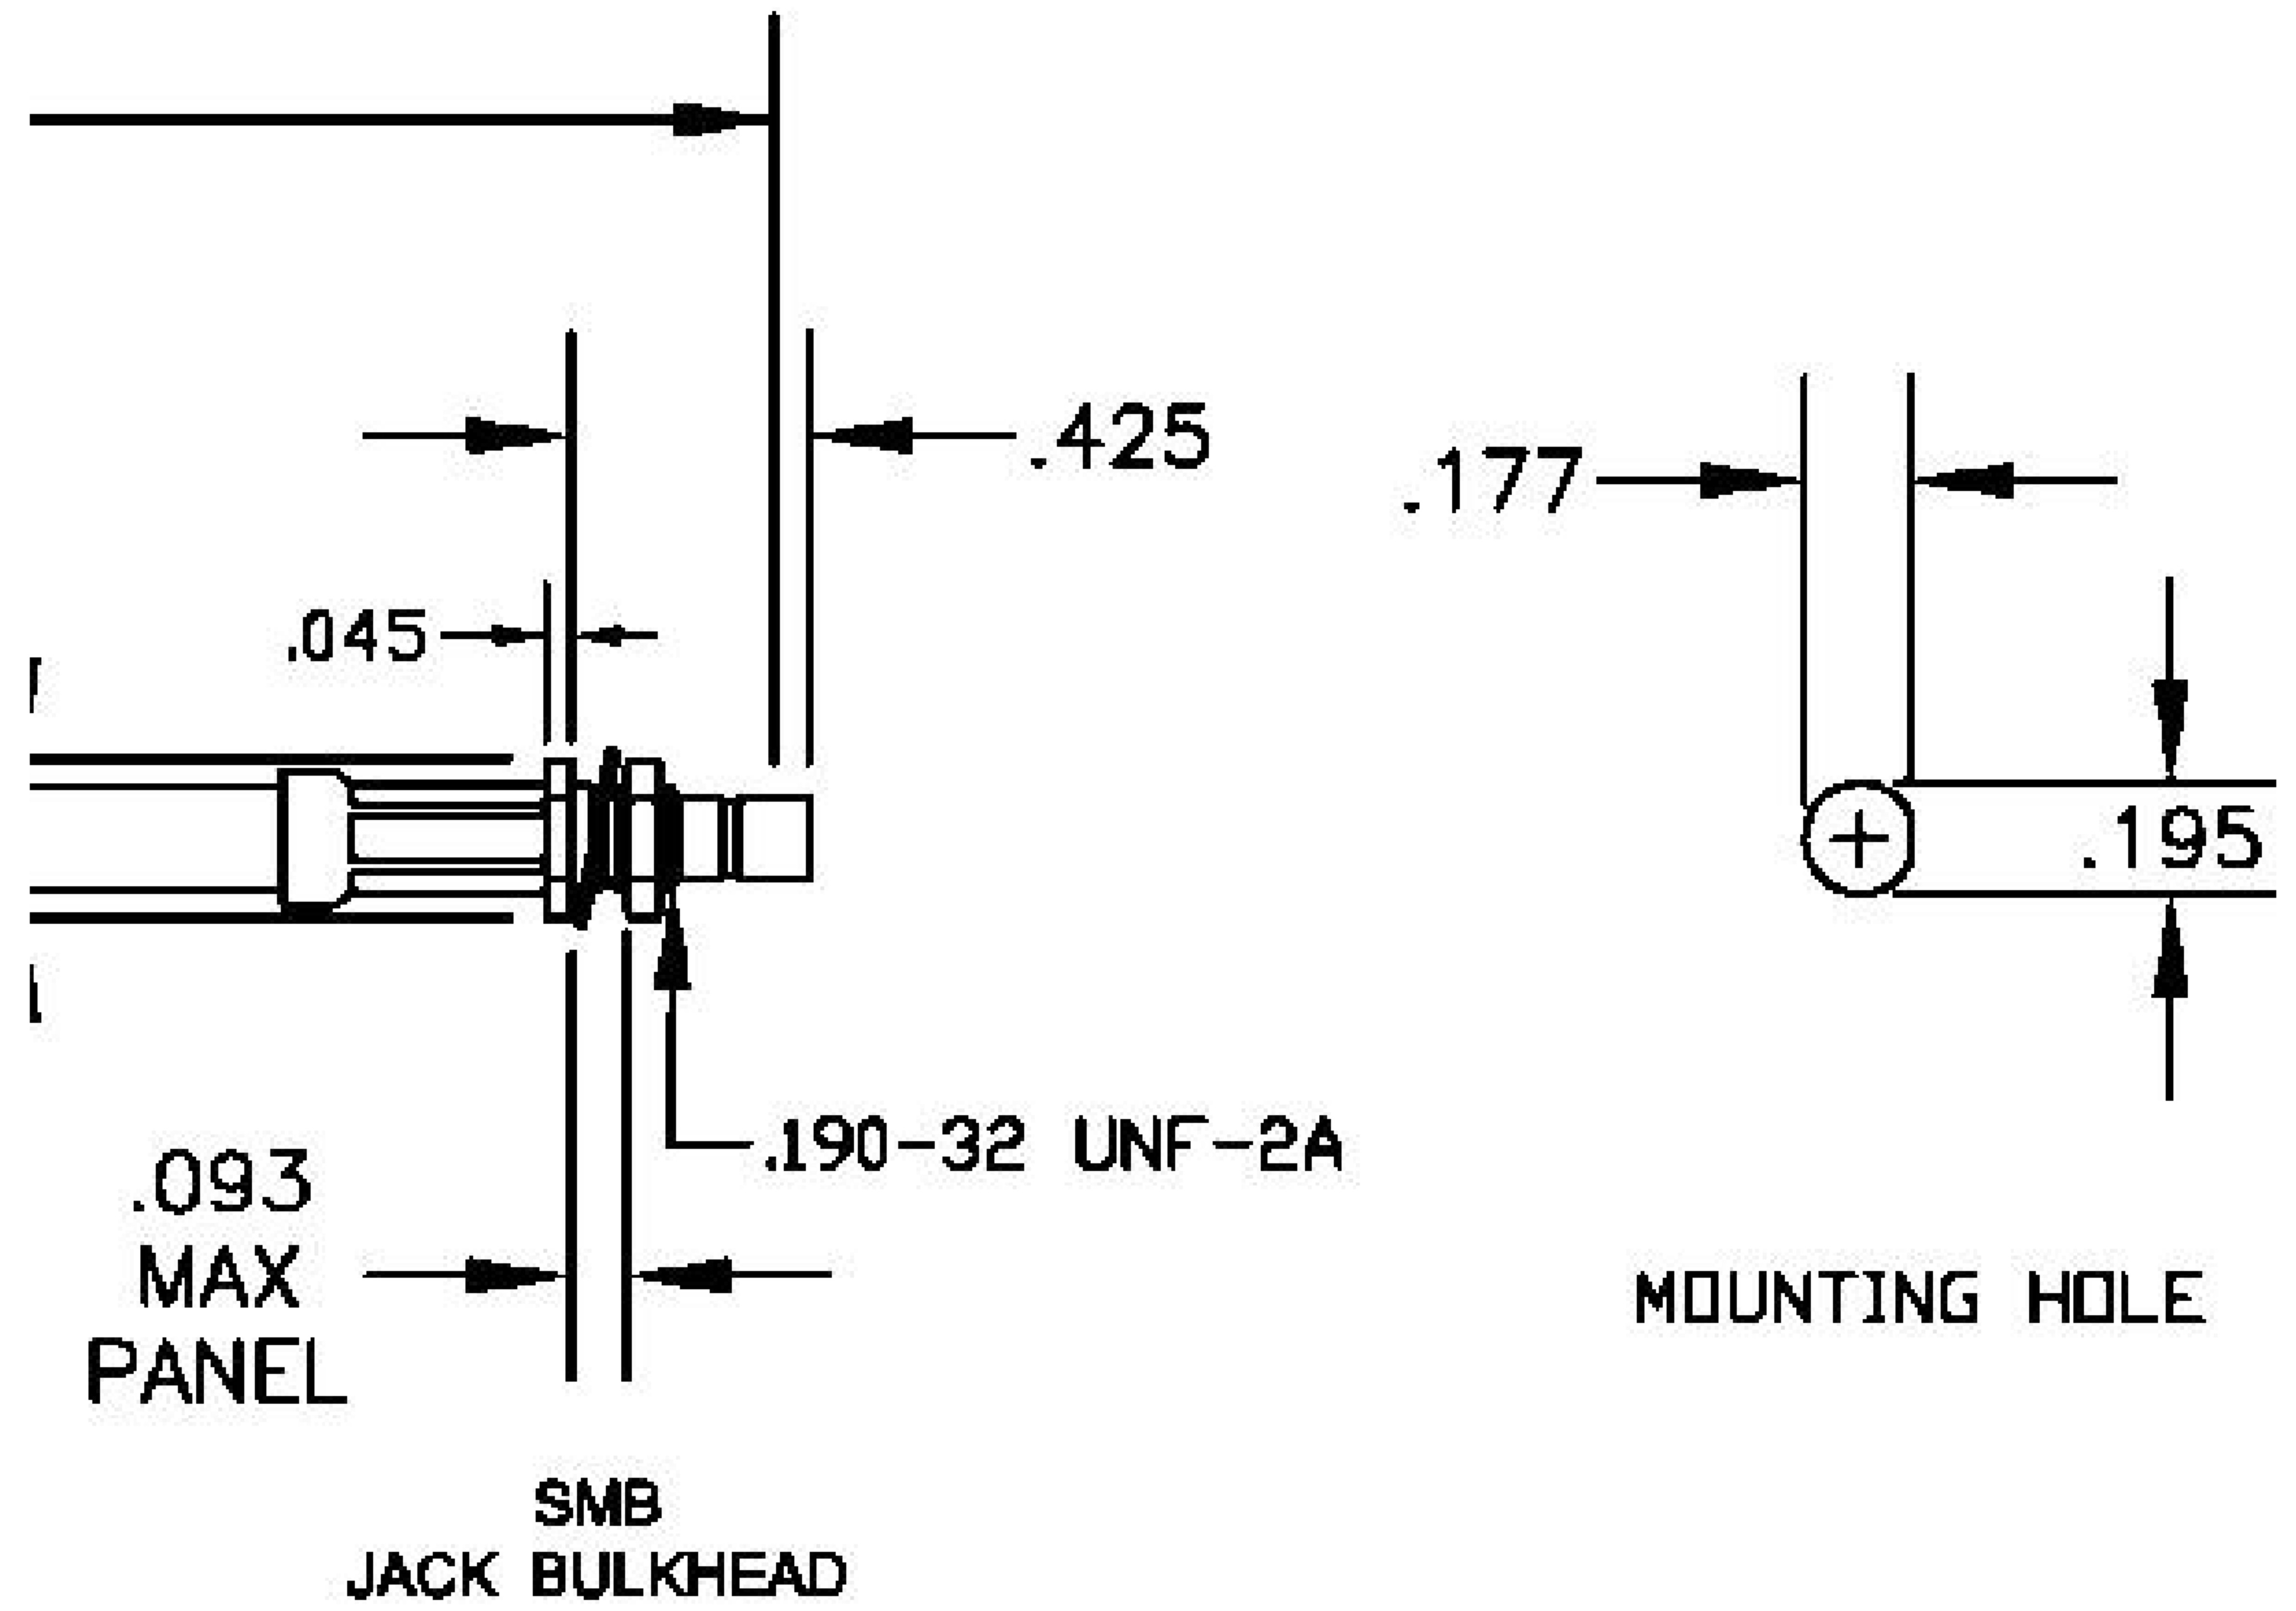

COMPONENTS	IMPEDANCE
SMB PLUG	50 OHM
SMB JACK BULKHEAD	50 OHM
RG142B/U	50 OHM

Standard Lengths	
-12	12"
-24	24"
-36	36"
-48	48"
-60	60"
-XXX	Custom Length in inches

LENGTH MEASURED FROM CONTACT TO CONTACT

COAXIAL & FIBER OPTICS

DWG TITLE	ET30760	DES_	smb-plug-to-smb-jack-bulkhead-cable-12-inch-length-using-rg142-coax-0030756
-----------	---------	------	---

SIZE A | FSCM NO. 53919 | CAD FILE 073102 | SCALE N/A | 127