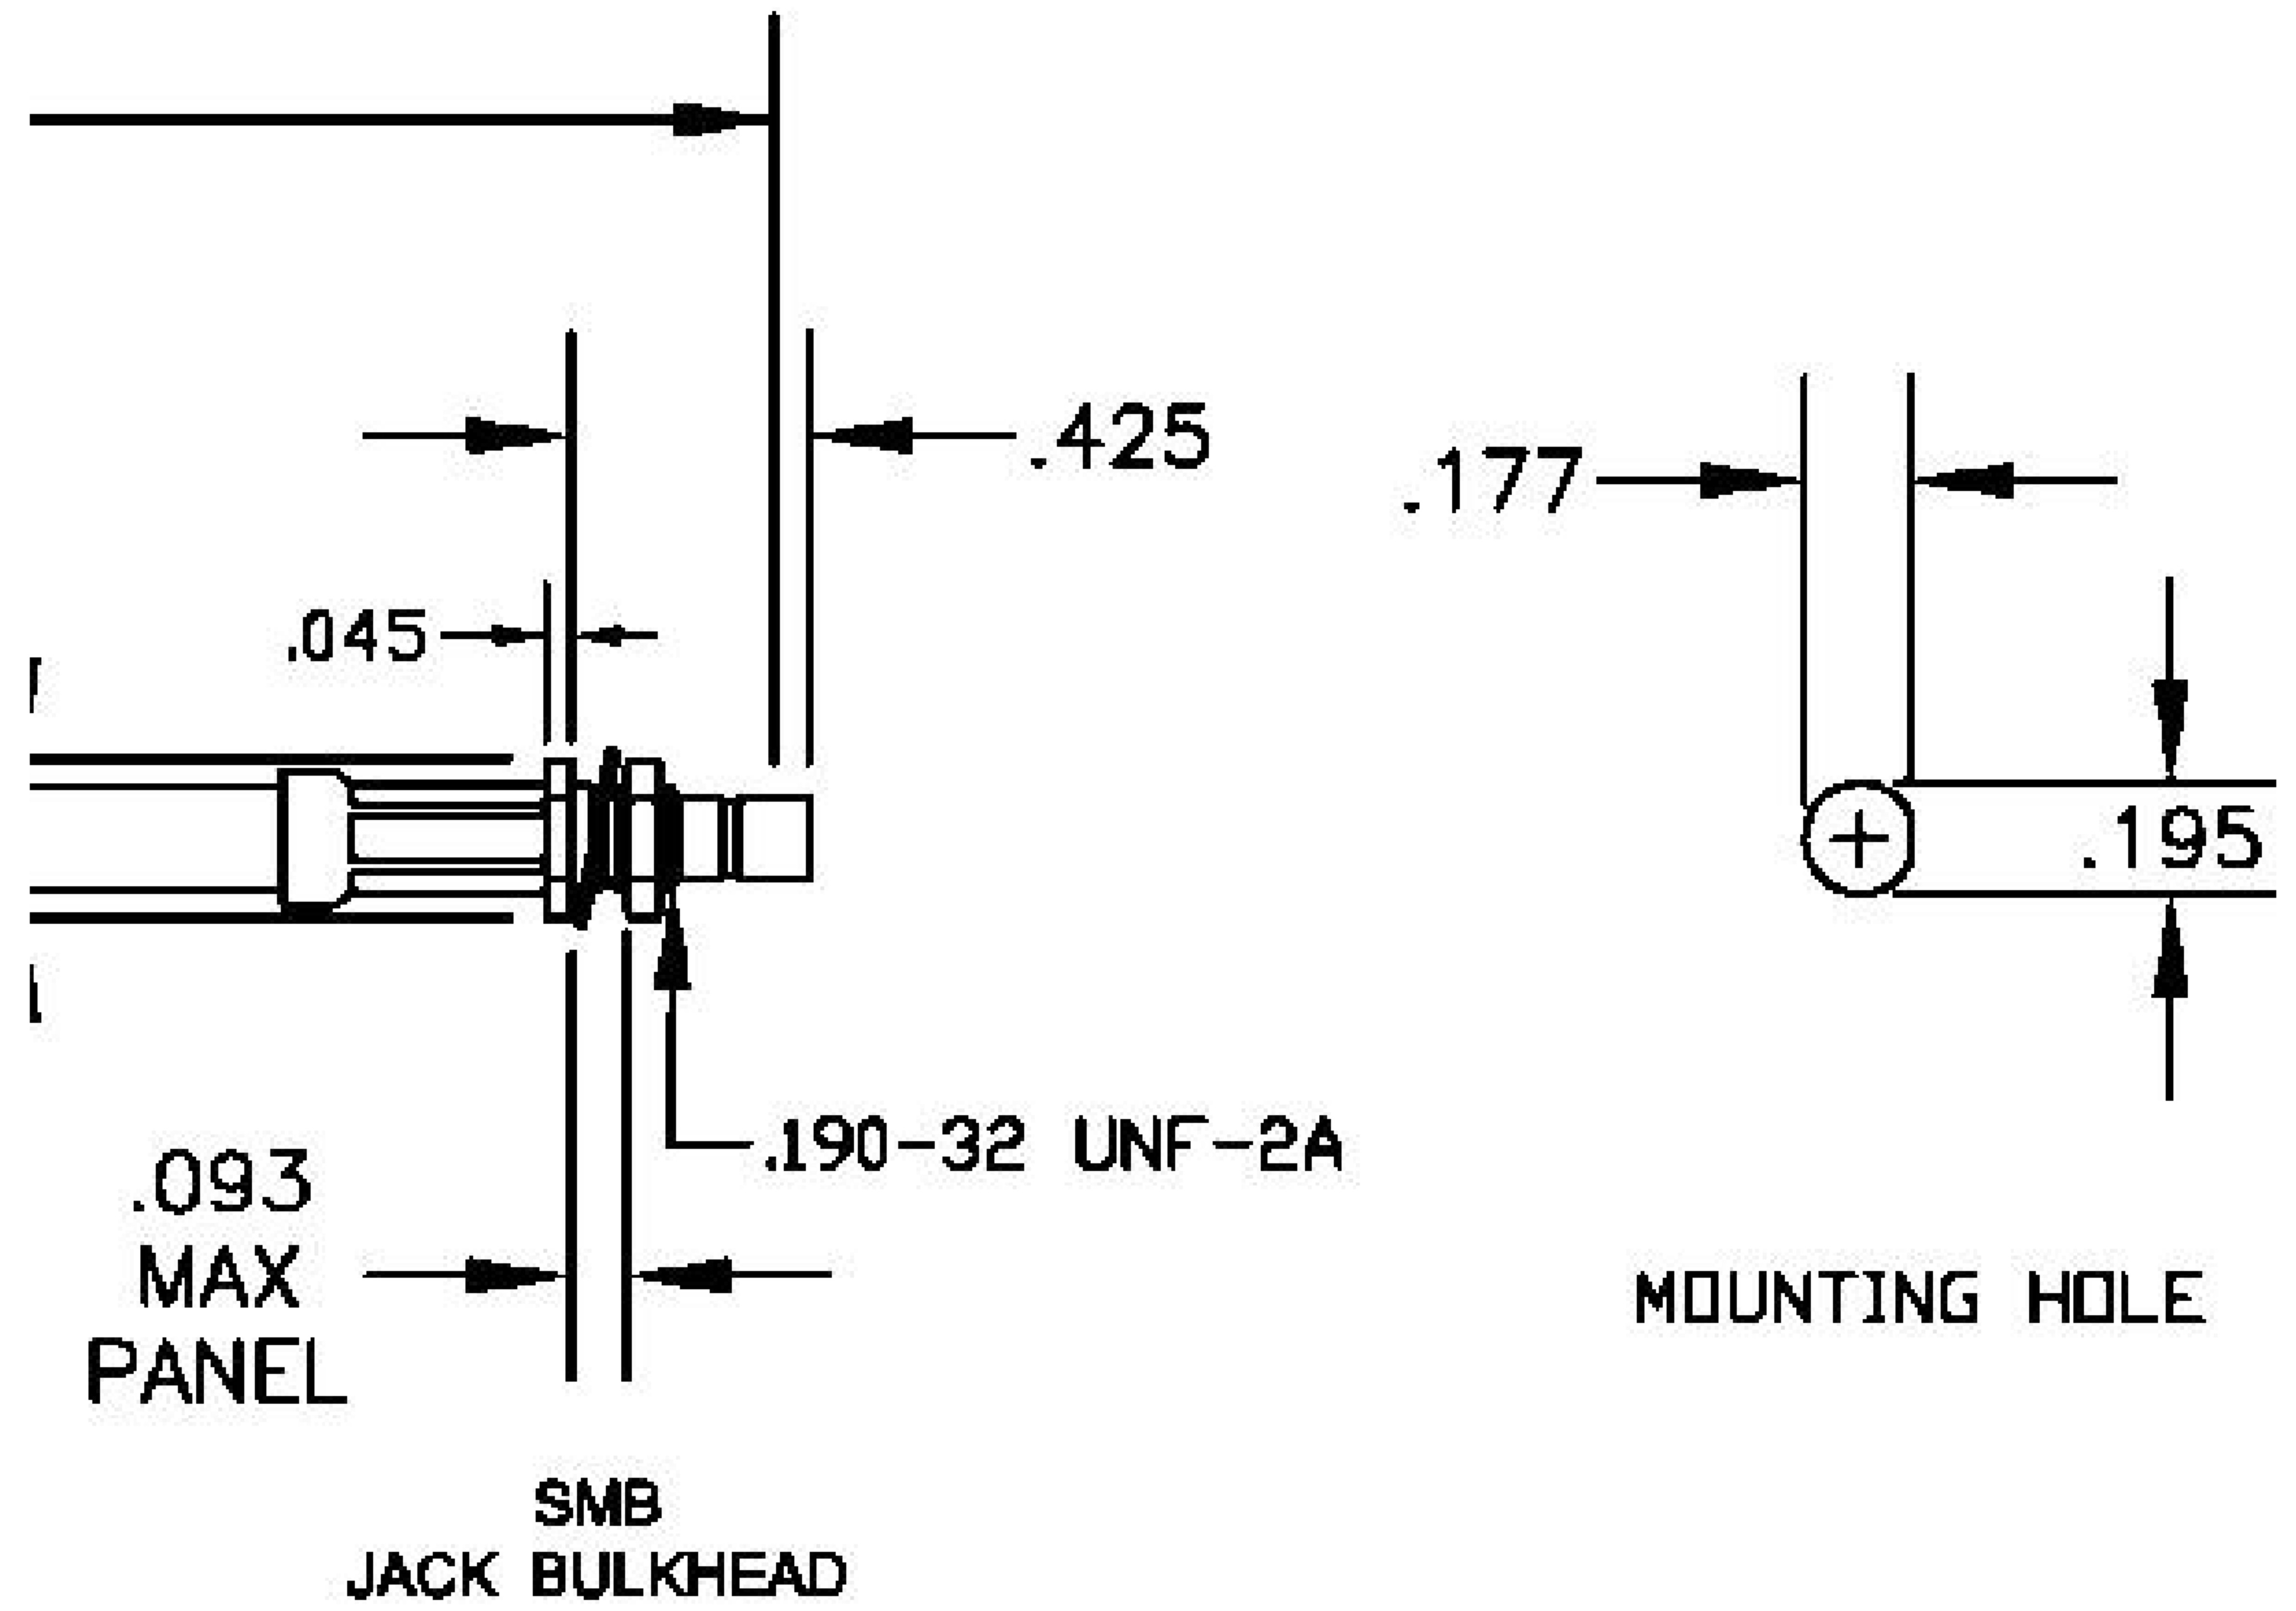

COMPONENTS	IMPEDANCE
SMB PLUG	50 OHM
SMB JACK BULKHEAD	50 OHM
RG142B/U	50 OHM

Standard Lengths	
-12	12"
-24	24"
-36	36"
-48	48"
-60	60"
-XXX	Custom Length in inches

LENGTH MEASURED FROM CONTACT TO CONTACT

COAXIAL & FIBER OPTICS

DWG TITLE	ET30761	DES_	smb-plug-to-smb-jack-bulkhead-cable-12-inch-length-using-rg142-coax-0030756
-----------	---------	------	---

SIZE A | FSCM NO. 53919 | CAD FILE 073102 | SCALE N/A | 127