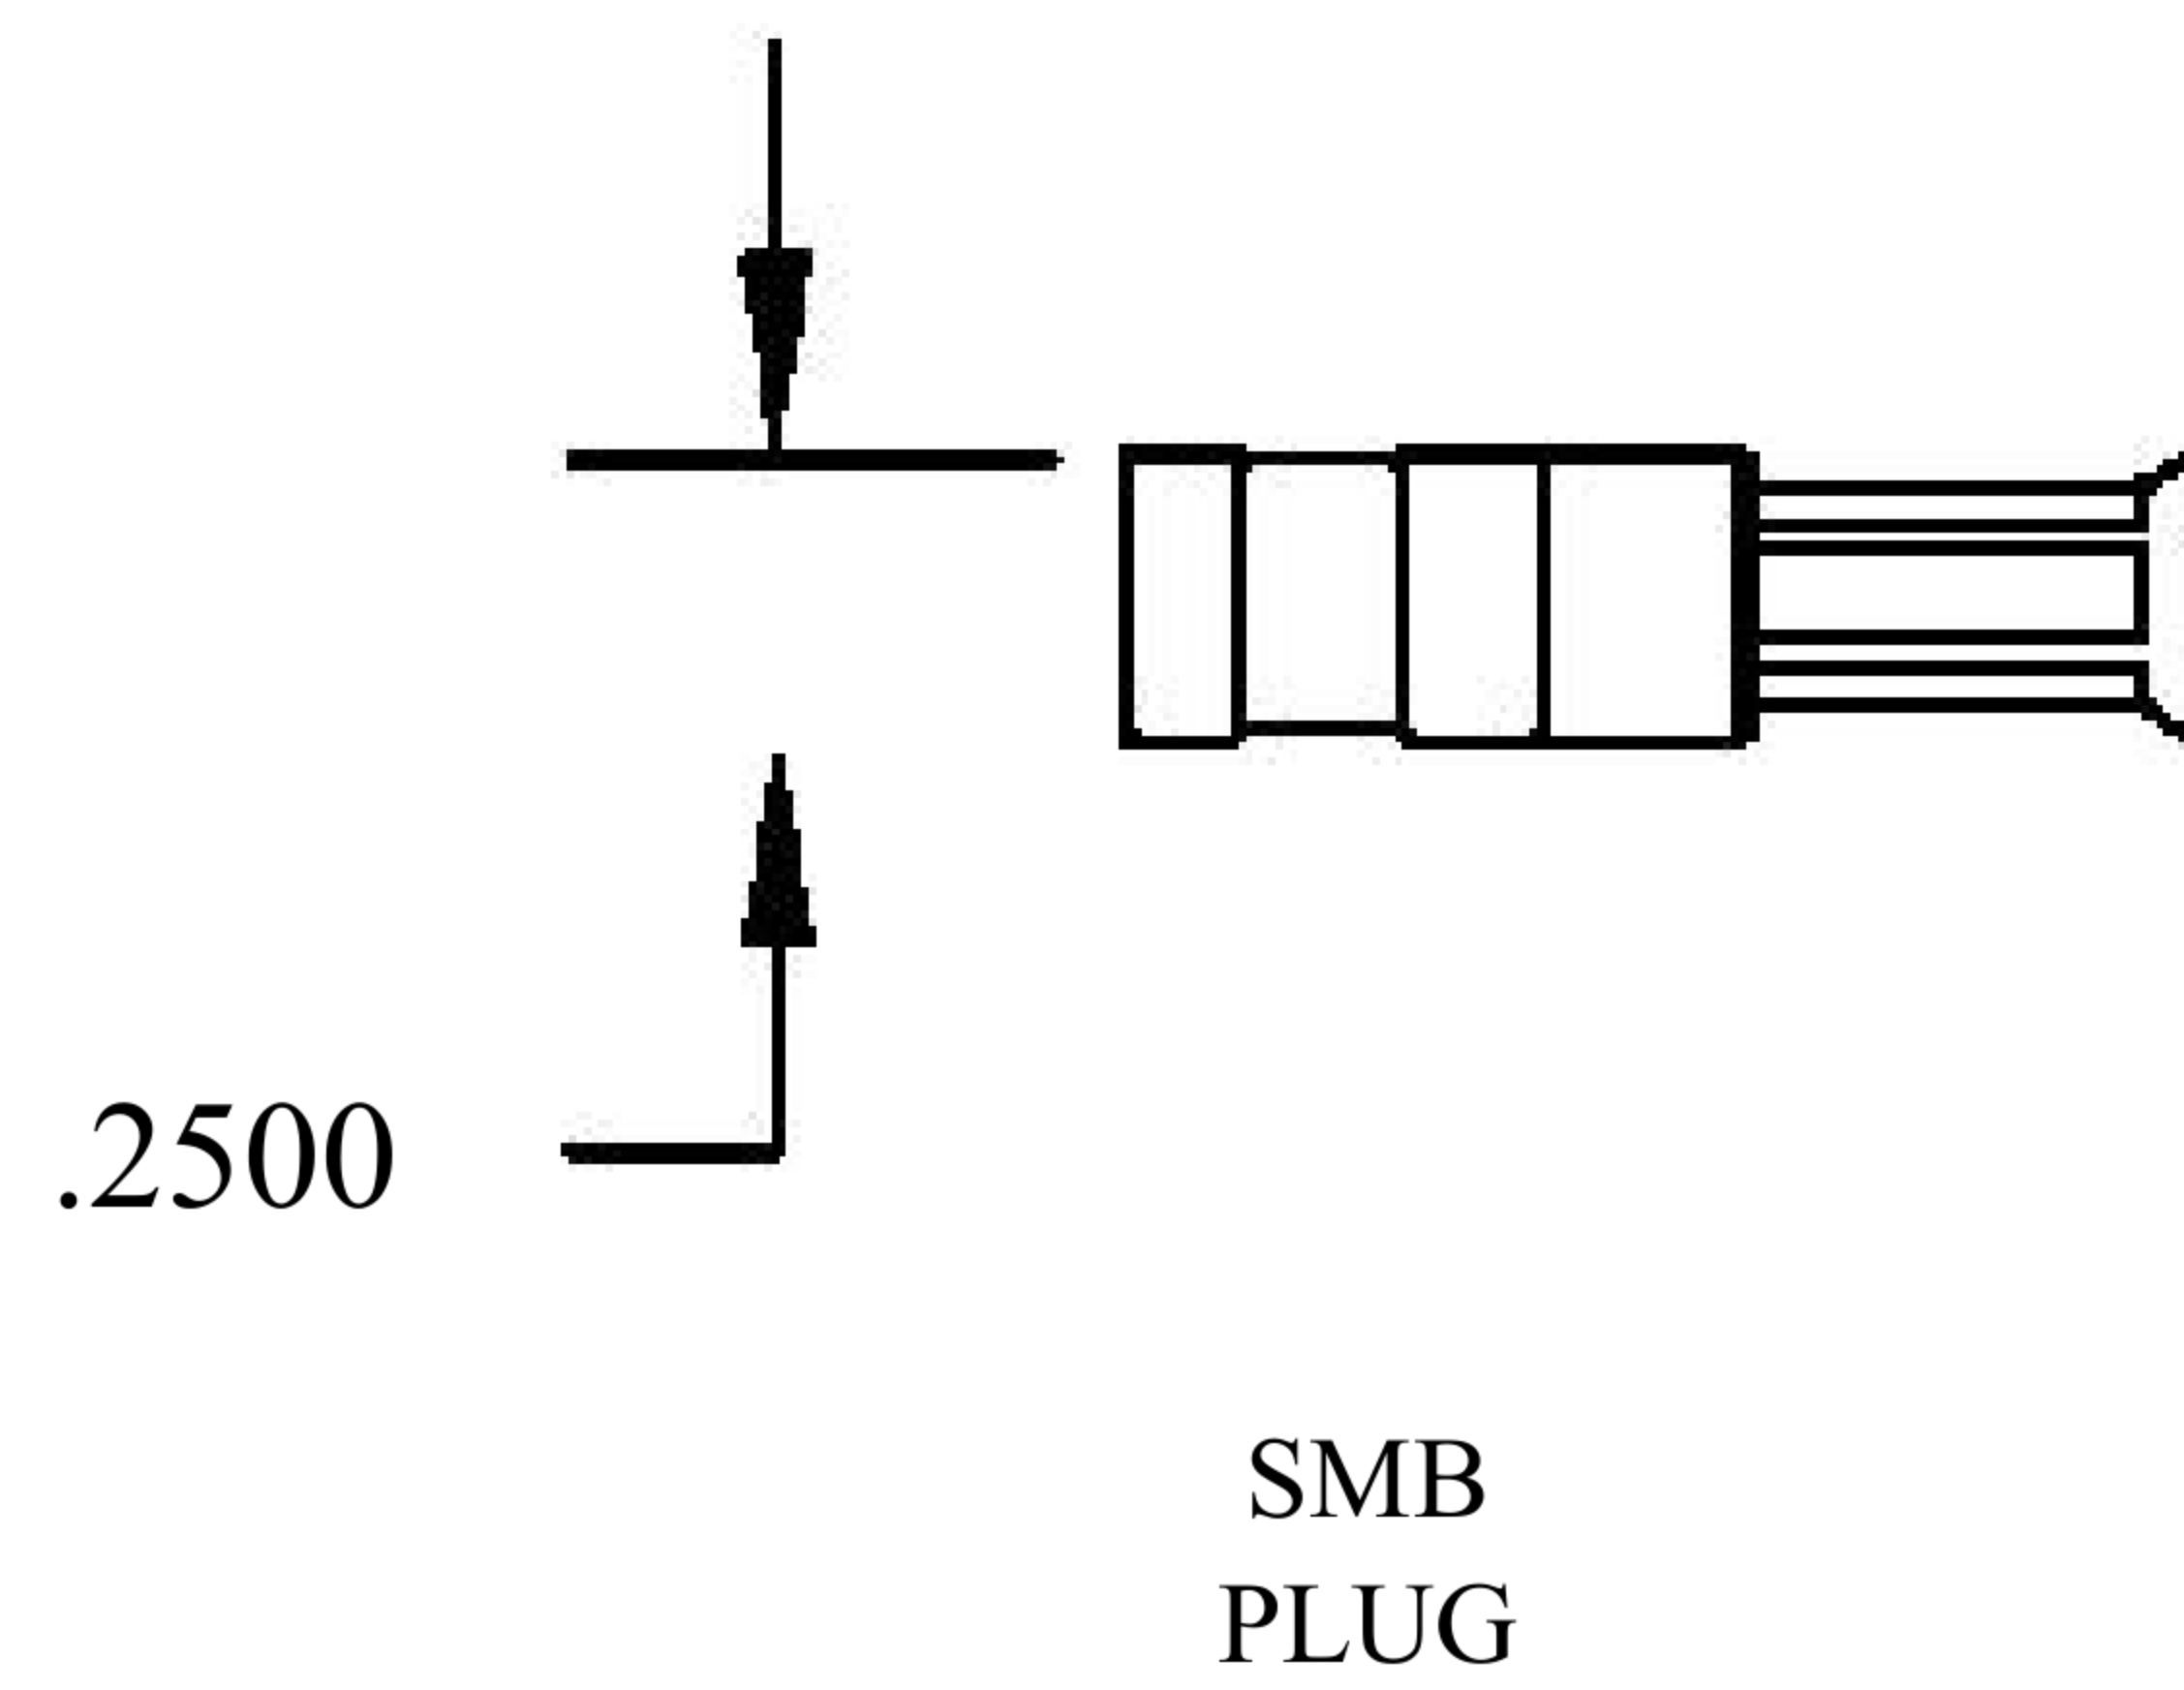

COMPONENTS	IMPEDANCE
SMB PLUG	50 OHM
SMB JACK BULKHEAD	50 OHM
RG142B/U	50 OHM

Standard Lengths	
-12	12"
-24	24"
-36	36"
-48	48"
-60	60"
-XXX	Custom Length in inches

LENGTH MEASURED FROM CONTACT TO CONTACT

COAXIAL & FIBER OPTICS

DWG TITLE	ET30761	DES_	smb-plug-to-smb-jack-bulkhead-cable-12-inch-length-using-rg142-coax-0030756
-----------	---------	------	---

SIZE A | FSCM NO. 53919 | CAD FILE 073102 | SCALE N/A | 127