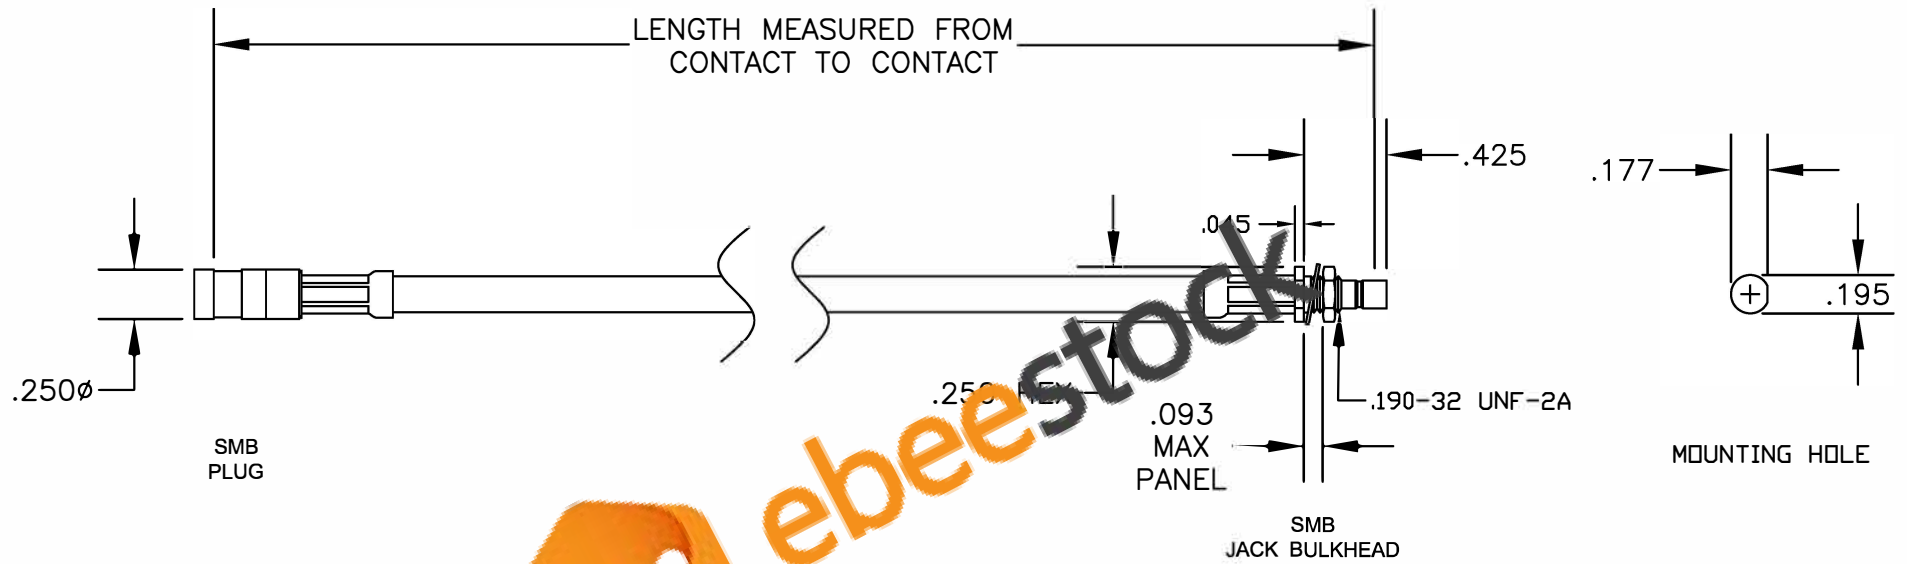

| COMPONENTS | IMPEDANCE |
|-------------------|-----------|
| SMB PLUG | 50 OHM |
| SMB JACK BULKHEAD | 50 OHM |
| RG223/U | 50 OHM |

| Standard Lengths | |
|------------------|-------------------------|
| -12 | 12" |
| -24 | 24" |
| -36 | 36" |
| -48 | 48" |
| -60 | 60" |
| -xxx | Custom Length in inches |

8TH FLOOR, BUILDING 1, YONGFU SCIENCE AND TECHNOLOGY CENTER INDUSTRIAL PARK, NANZHA DISTRICT 5, HUMEN, 523900, DONGGUAN, GUANGDONG, CHINA
 WEBSITE: www.ebeestock.com
 EMAIL: sales@ebeestock.com

| | |
|-----------------|---|
| ET30777 | DES. CABLE ASSEMBLY, RG223/U, SMB PLUG TO SMB JACK BULKHEAD |
| CAD FILE 021207 | SCALE N/A |
| | 127 |

1. UNLESS OTHERWISE SPECIFIED ALL DIMENSIONS ARE NOMINAL.
2. ALL SPECIFICATIONS ARE SUBJECT TO CHANGE WITHOUT NOTICE AT ANY TIME.
3. DIMENSIONS ARE IN INCHES.
4. LENGTH TOLERANCE IS $\pm 1.5\%$ OR $\pm 3/8"$, WHICHEVER IS GREATER.