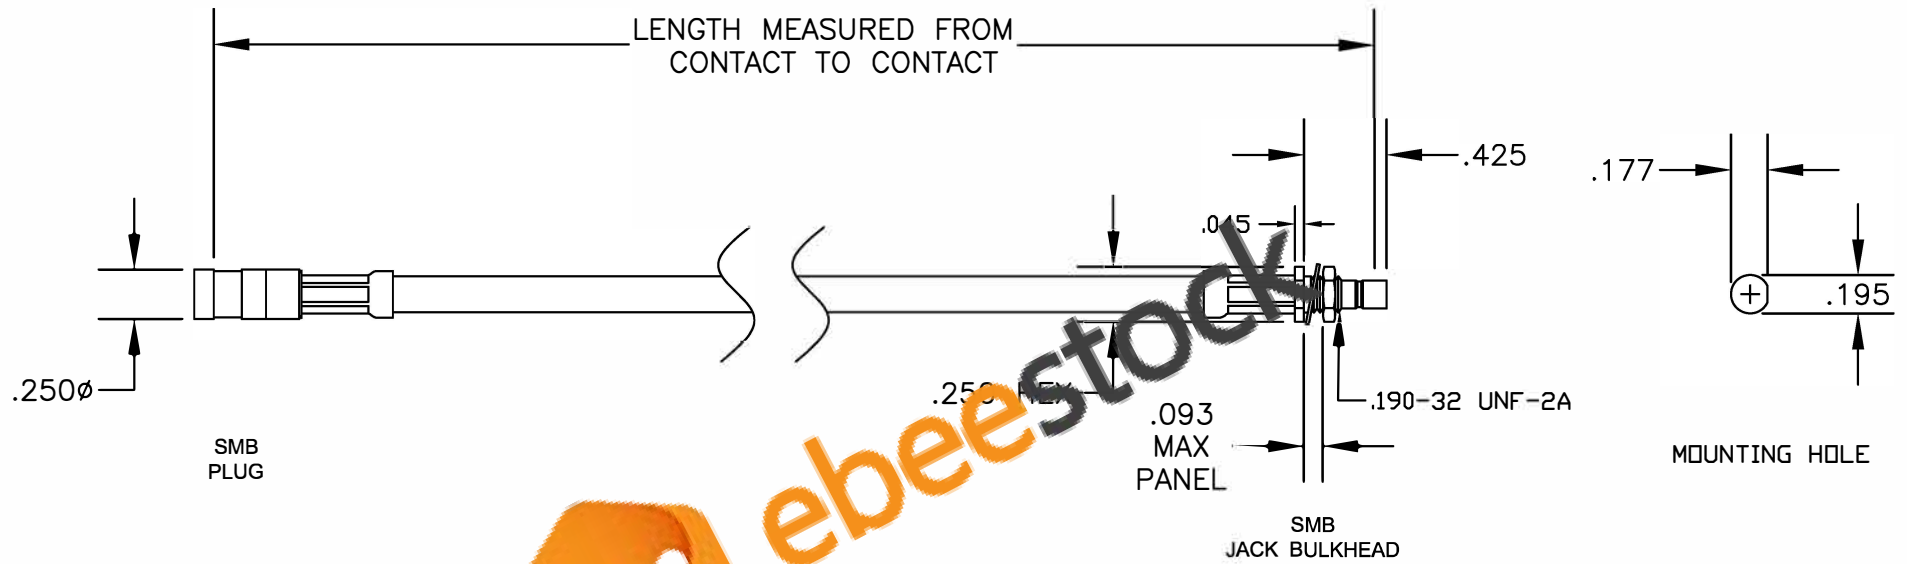

COMPONENTS	IMPEDANCE
SMB PLUG	50 OHM
SMB JACK BULKHEAD	50 OHM
RG223/U	50 OHM

Standard Lengths	
-12	12"
-24	24"
-36	36"
-48	48"
-60	60"
-xxx	Custom Length in inches

8TH FLOOR, BUILDING 1, YONGFU SCIENCE AND TECHNOLOGY CENTER INDUSTRIAL PARK, NANZHA DISTRICT 5, HUMEN, 523900, DONGGUAN, GUANGDONG, CHINA
 WEBSITE: www.ebeestock.com
 EMAIL: sales@ebeestock.com

ET30778	DES. CABLE ASSEMBLY, RG223/U, SMB PLUG TO SMB JACK BULKHEAD
CAD FILE 021207	SCALE N/A
	127

1. UNLESS OTHERWISE SPECIFIED ALL DIMENSIONS ARE NOMINAL.
2. ALL SPECIFICATIONS ARE SUBJECT TO CHANGE WITHOUT NOTICE AT ANY TIME.
3. DIMENSIONS ARE IN INCHES.
4. LENGTH TOLERANCE IS ± 1.5% OR ±3/8", WHICHEVER IS GREATER.