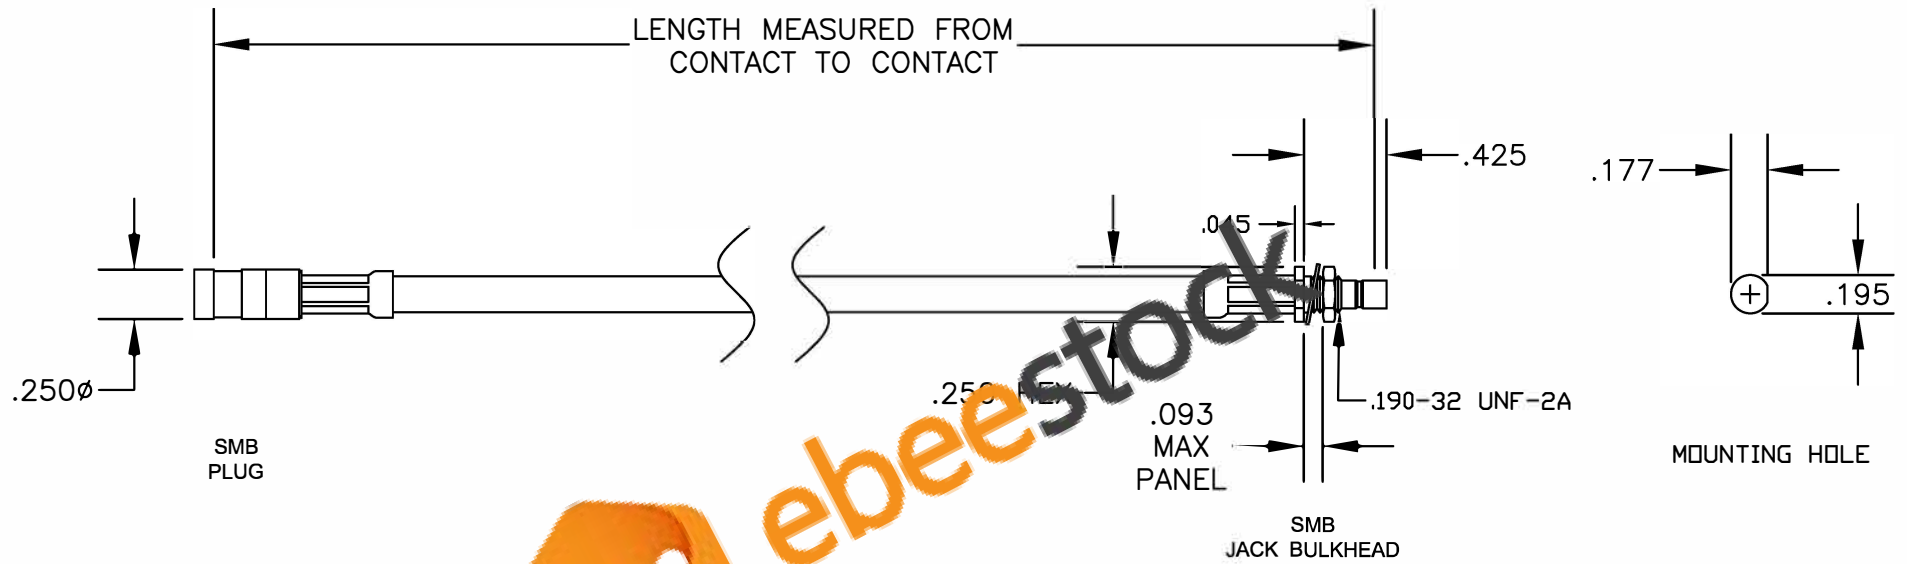

COMPONENTS	IMPEDANCE
SMB PLUG	50 OHM
SMB JACK BULKHEAD	50 OHM
RG223/U	50 OHM

Standard Lengths	
-12	12"
-24	24"
-36	36"
-48	48"
-60	60"
-xxx	Custom Length in inches

ebeestock

 <b>8TH FLOOR, BUILDING 1, YONGFU SCIENCE AND TECHNOLOGY CENTER INDUSTRIAL PARK, NANZHA DISTRICT 5, HUMEN, 523900, DONGGUAN, GUANGDONG, CHINA</b>	
<b>WEBSITE: <a href="http://www.ebeestock.com">www.ebeestock.com</a></b> <b>EMAIL: <a href="mailto:sales@ebeestock.com">sales@ebeestock.com</a></b>	
<b>ET30779</b>	<b>DES. CABLE ASSEMBLY, RG223/U, SMB PLUG TO SMB JACK BULKHEAD</b>
<b>CAD FILE 021207</b>	<b>SCALE N/A</b>
<b>127</b>	

1. UNLESS OTHERWISE SPECIFIED ALL DIMENSIONS ARE NOMINAL.
2. ALL SPECIFICATIONS ARE SUBJECT TO CHANGE WITHOUT NOTICE AT ANY TIME.
3. DIMENSIONS ARE IN INCHES.
4. LENGTH TOLERANCE IS  $\pm 1.5\%$  OR  $\pm 3/8"$ , WHICHEVER IS GREATER.