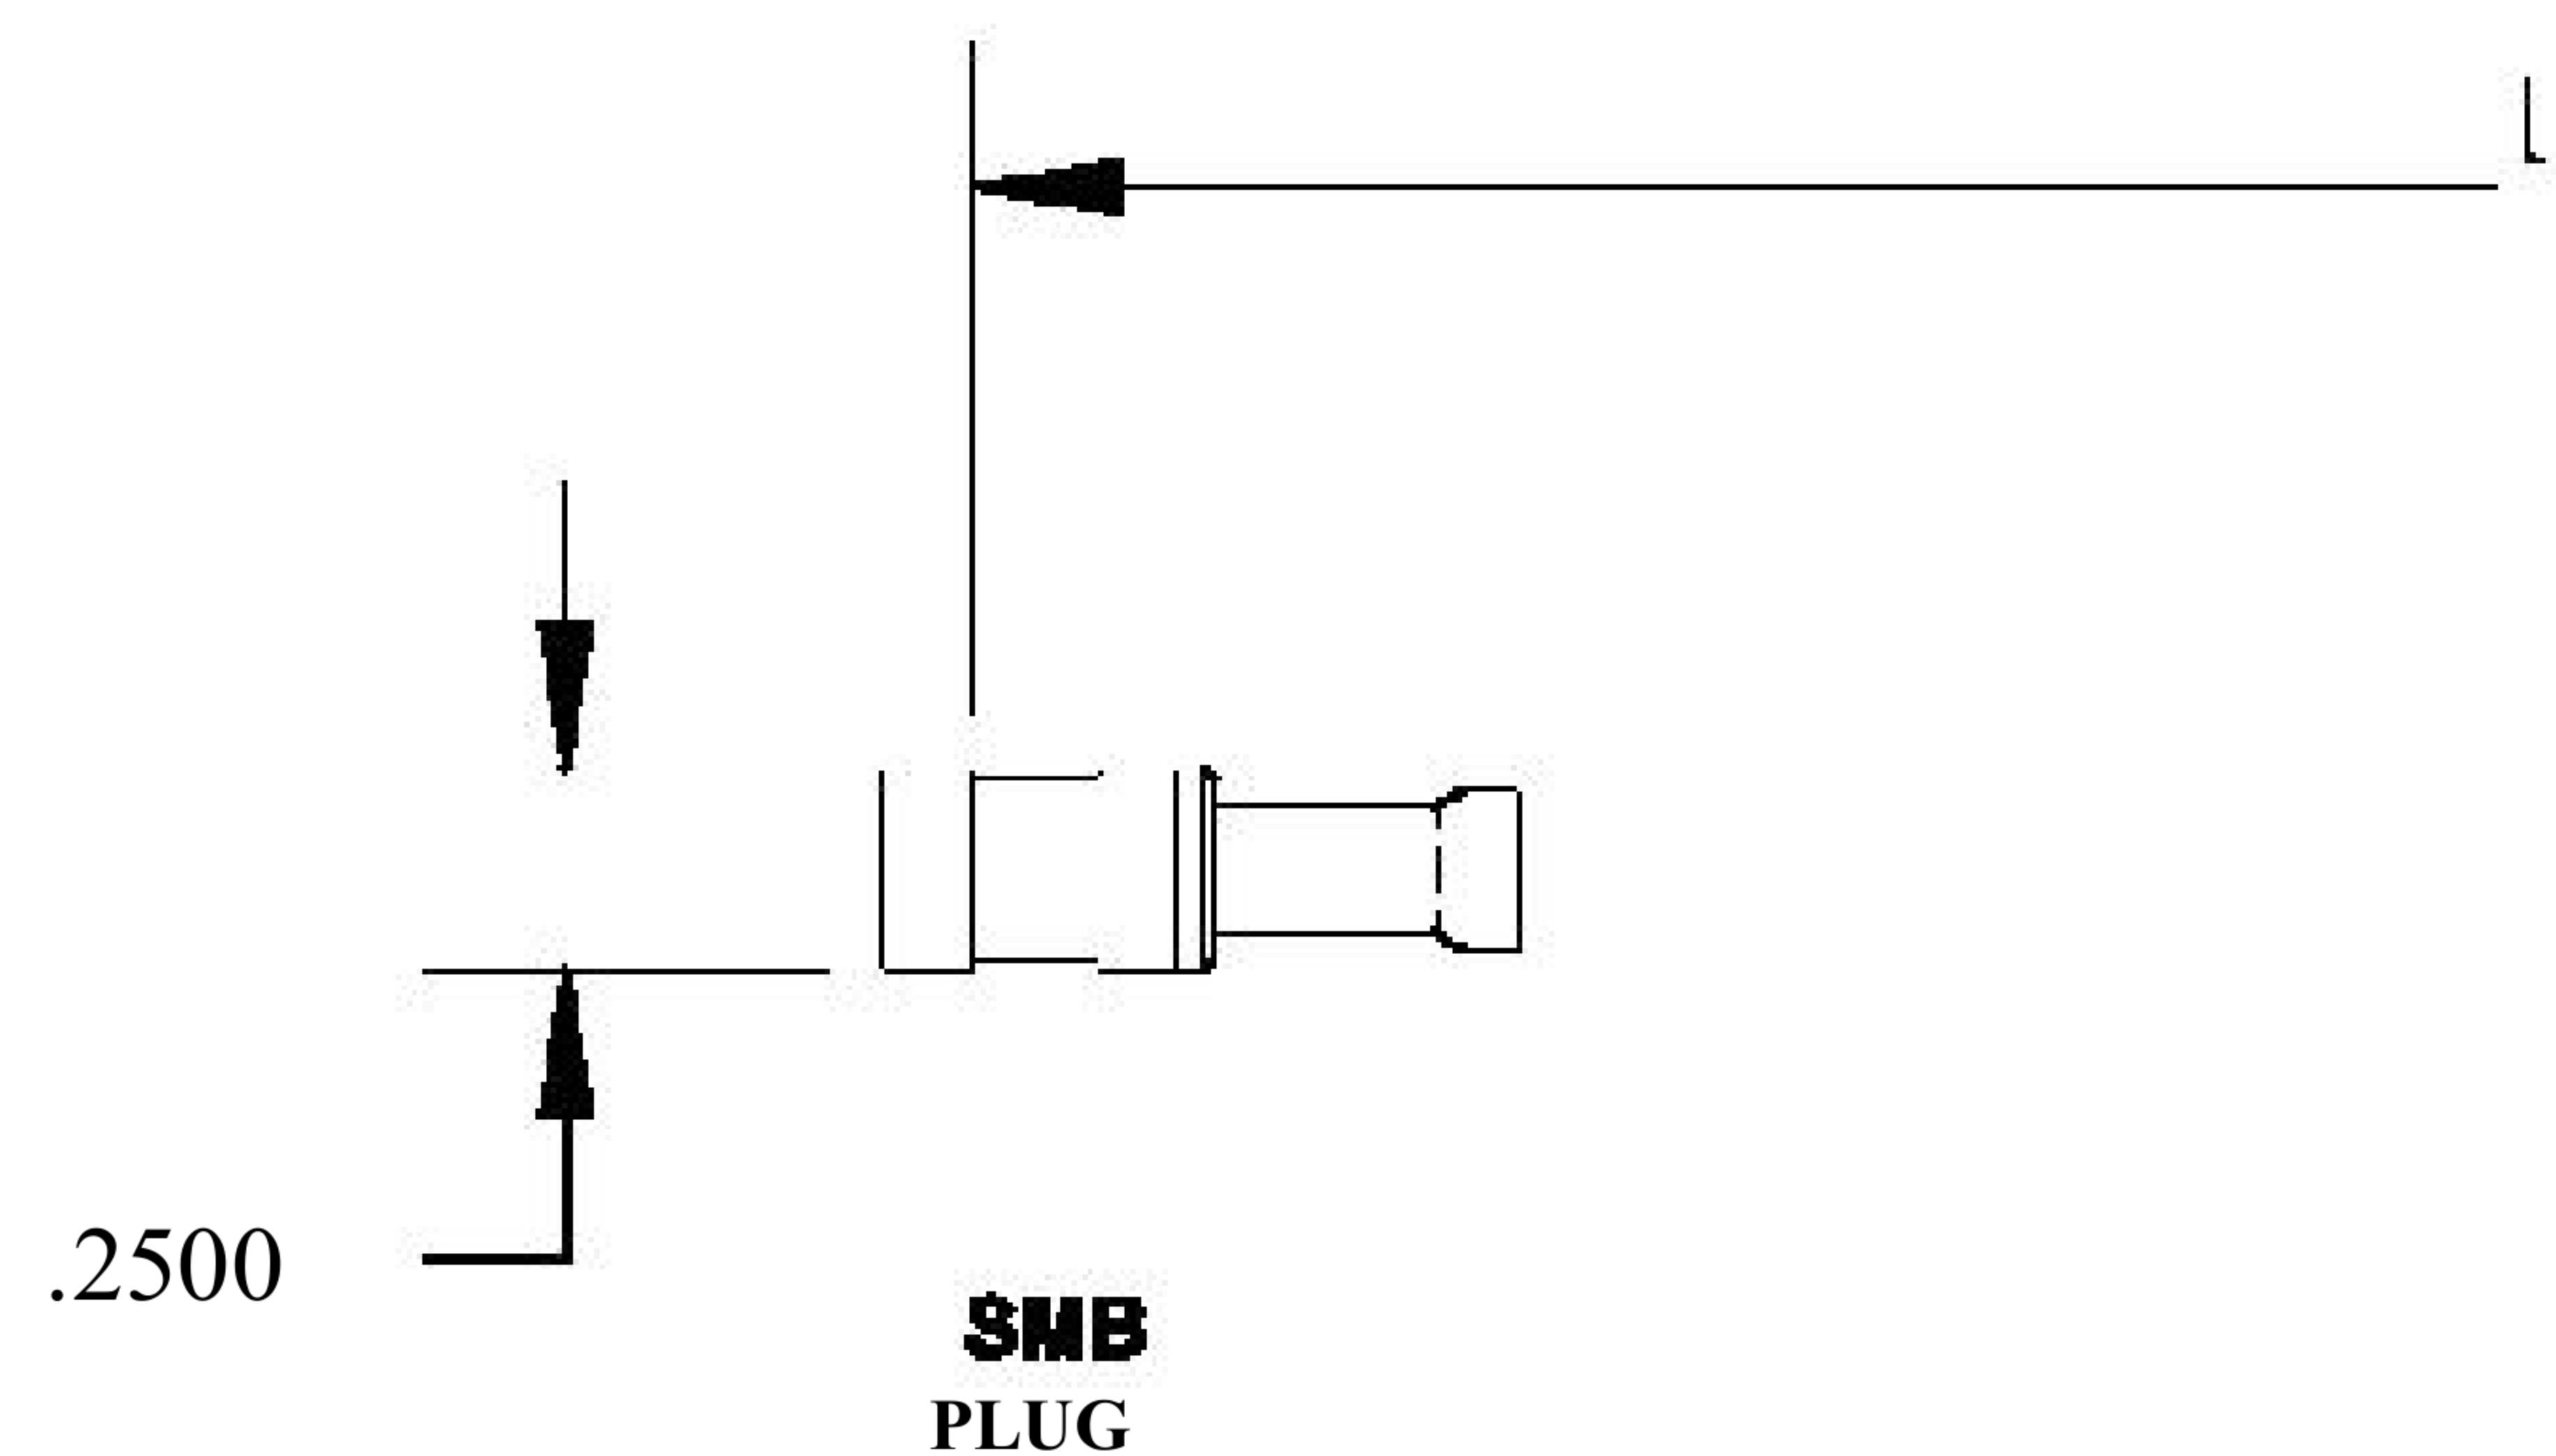

COMPONENTS	
SMB PLUG	50 OHM
SMB PLUG	50 OHM
RG188A/U	50 OHM

Standard Lengths	
-12	12-
-24	24"
-36	36"
■48	48"
-60	60 ^M
-XXX	Custom Length in inches

LENGTH MEASURED FROM

8th Floor, Building 1, Yongfu Science and Technology Center Industrial Park, Nanzha District 5, Humen, 523900, Dongguan, Guangdong, China.

Website: www.ebeestock.com

Email: sales@ebeestock.com

COAXIAL & FIBER OPTICS

DWG TITLE	ET30786	DES_	smb-plug-to-smb-plug-cable-12-inch-length-using-rg188-coax-rohs-0030786
-----------	---------	------	---

SIZE A | **FSCM NO. 53919** | CAD FILE 073102 | SCALE N/A | 127

NOTES:

- UNLESS OTHERWISE SPECIFIED ALL DIMENSIONS ARE NOMINAL.
- ALL SPECIFICATIONS ARE SUBJECT TO CHANGE WITHOUT NOTICE AT ANY TIME.

RoHS
Compliance
Certified