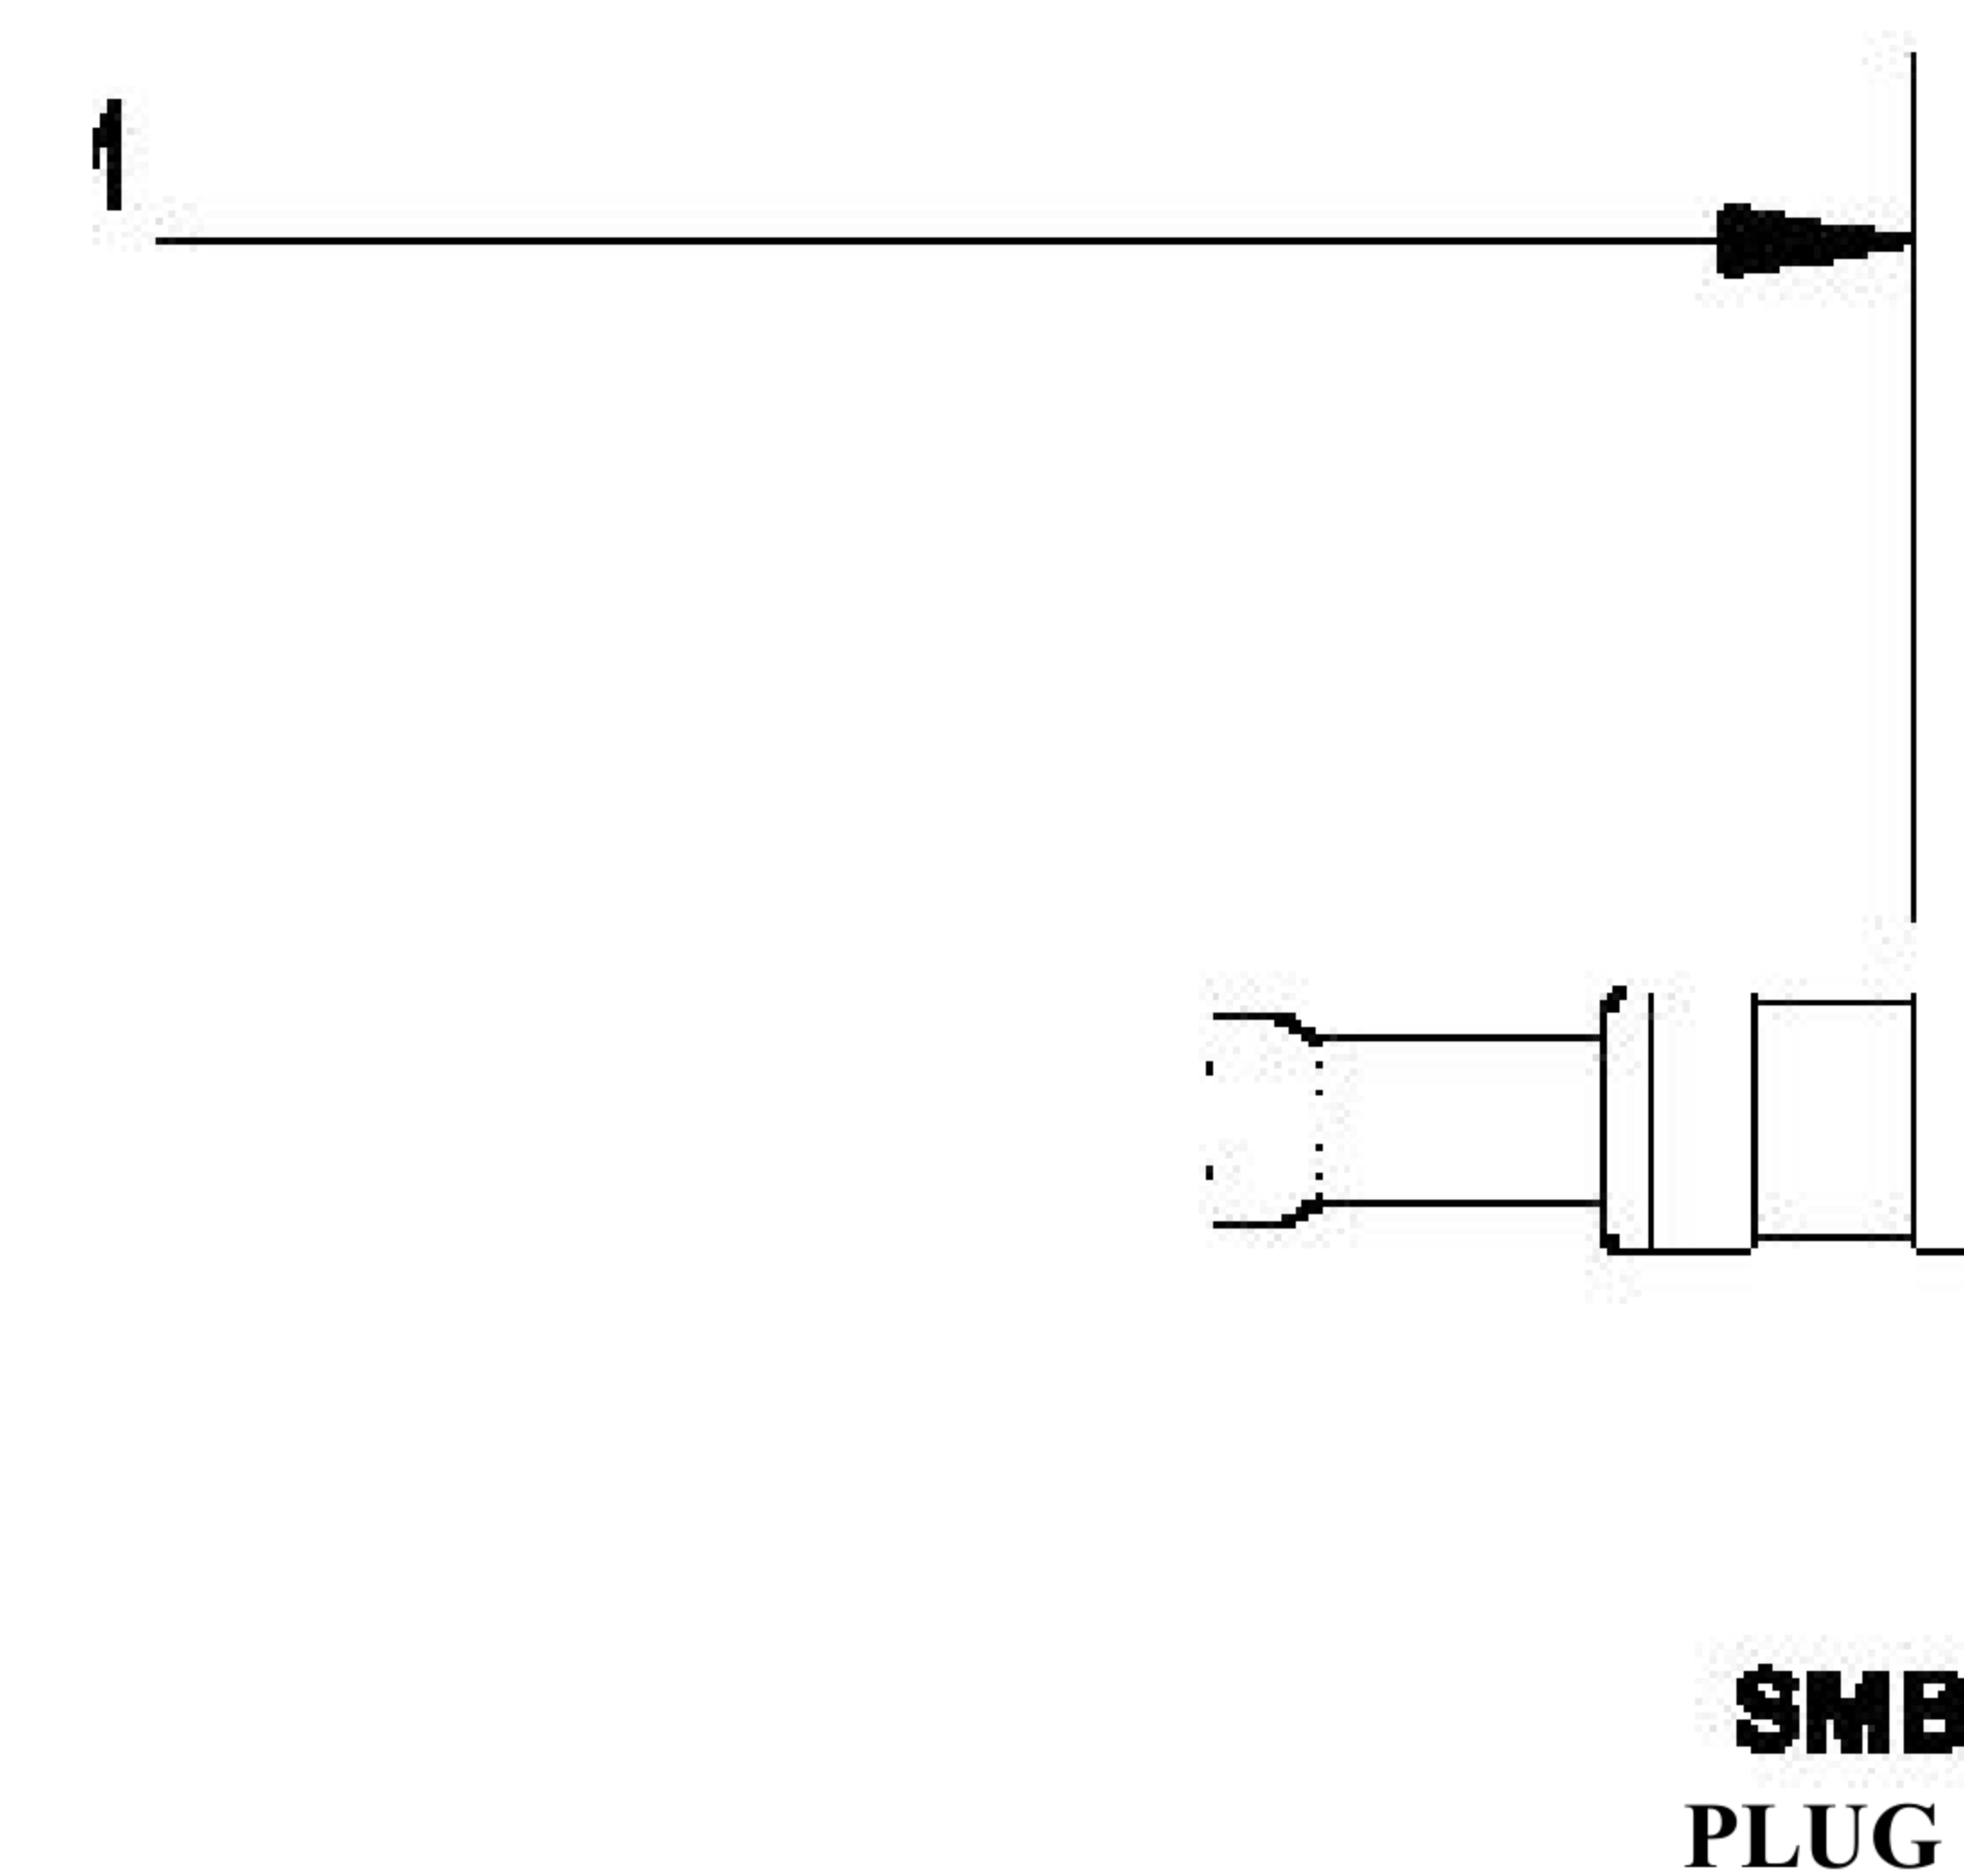

COMPONENTS	
SMB PLUG	50 OHM
SMB PLUG	50 OHM
RG188A/U	50 OHM

Standard Lengths	
-12	12-
-24	24"
-36	36"
■48	48"
-60	60 ^M
-XXX	Custom Length in inches

LENGTH MEASURED FROM

8th Floor, Building 1, Yongfu Science and Technology Center Industrial Park, Nanzha District 5, Humen, 523900, Dongguan, Guangdong, China.

Website: www.ebeestock.com

Email: sales@ebeestock.com

COAXIAL & FIBER OPTICS

DWG TITLE	ET30786	DES_	smb-plug-to-smb-plug-cable-12-inch-length-using-rg188-coax-rohs-0030786
-----------	---------	------	---