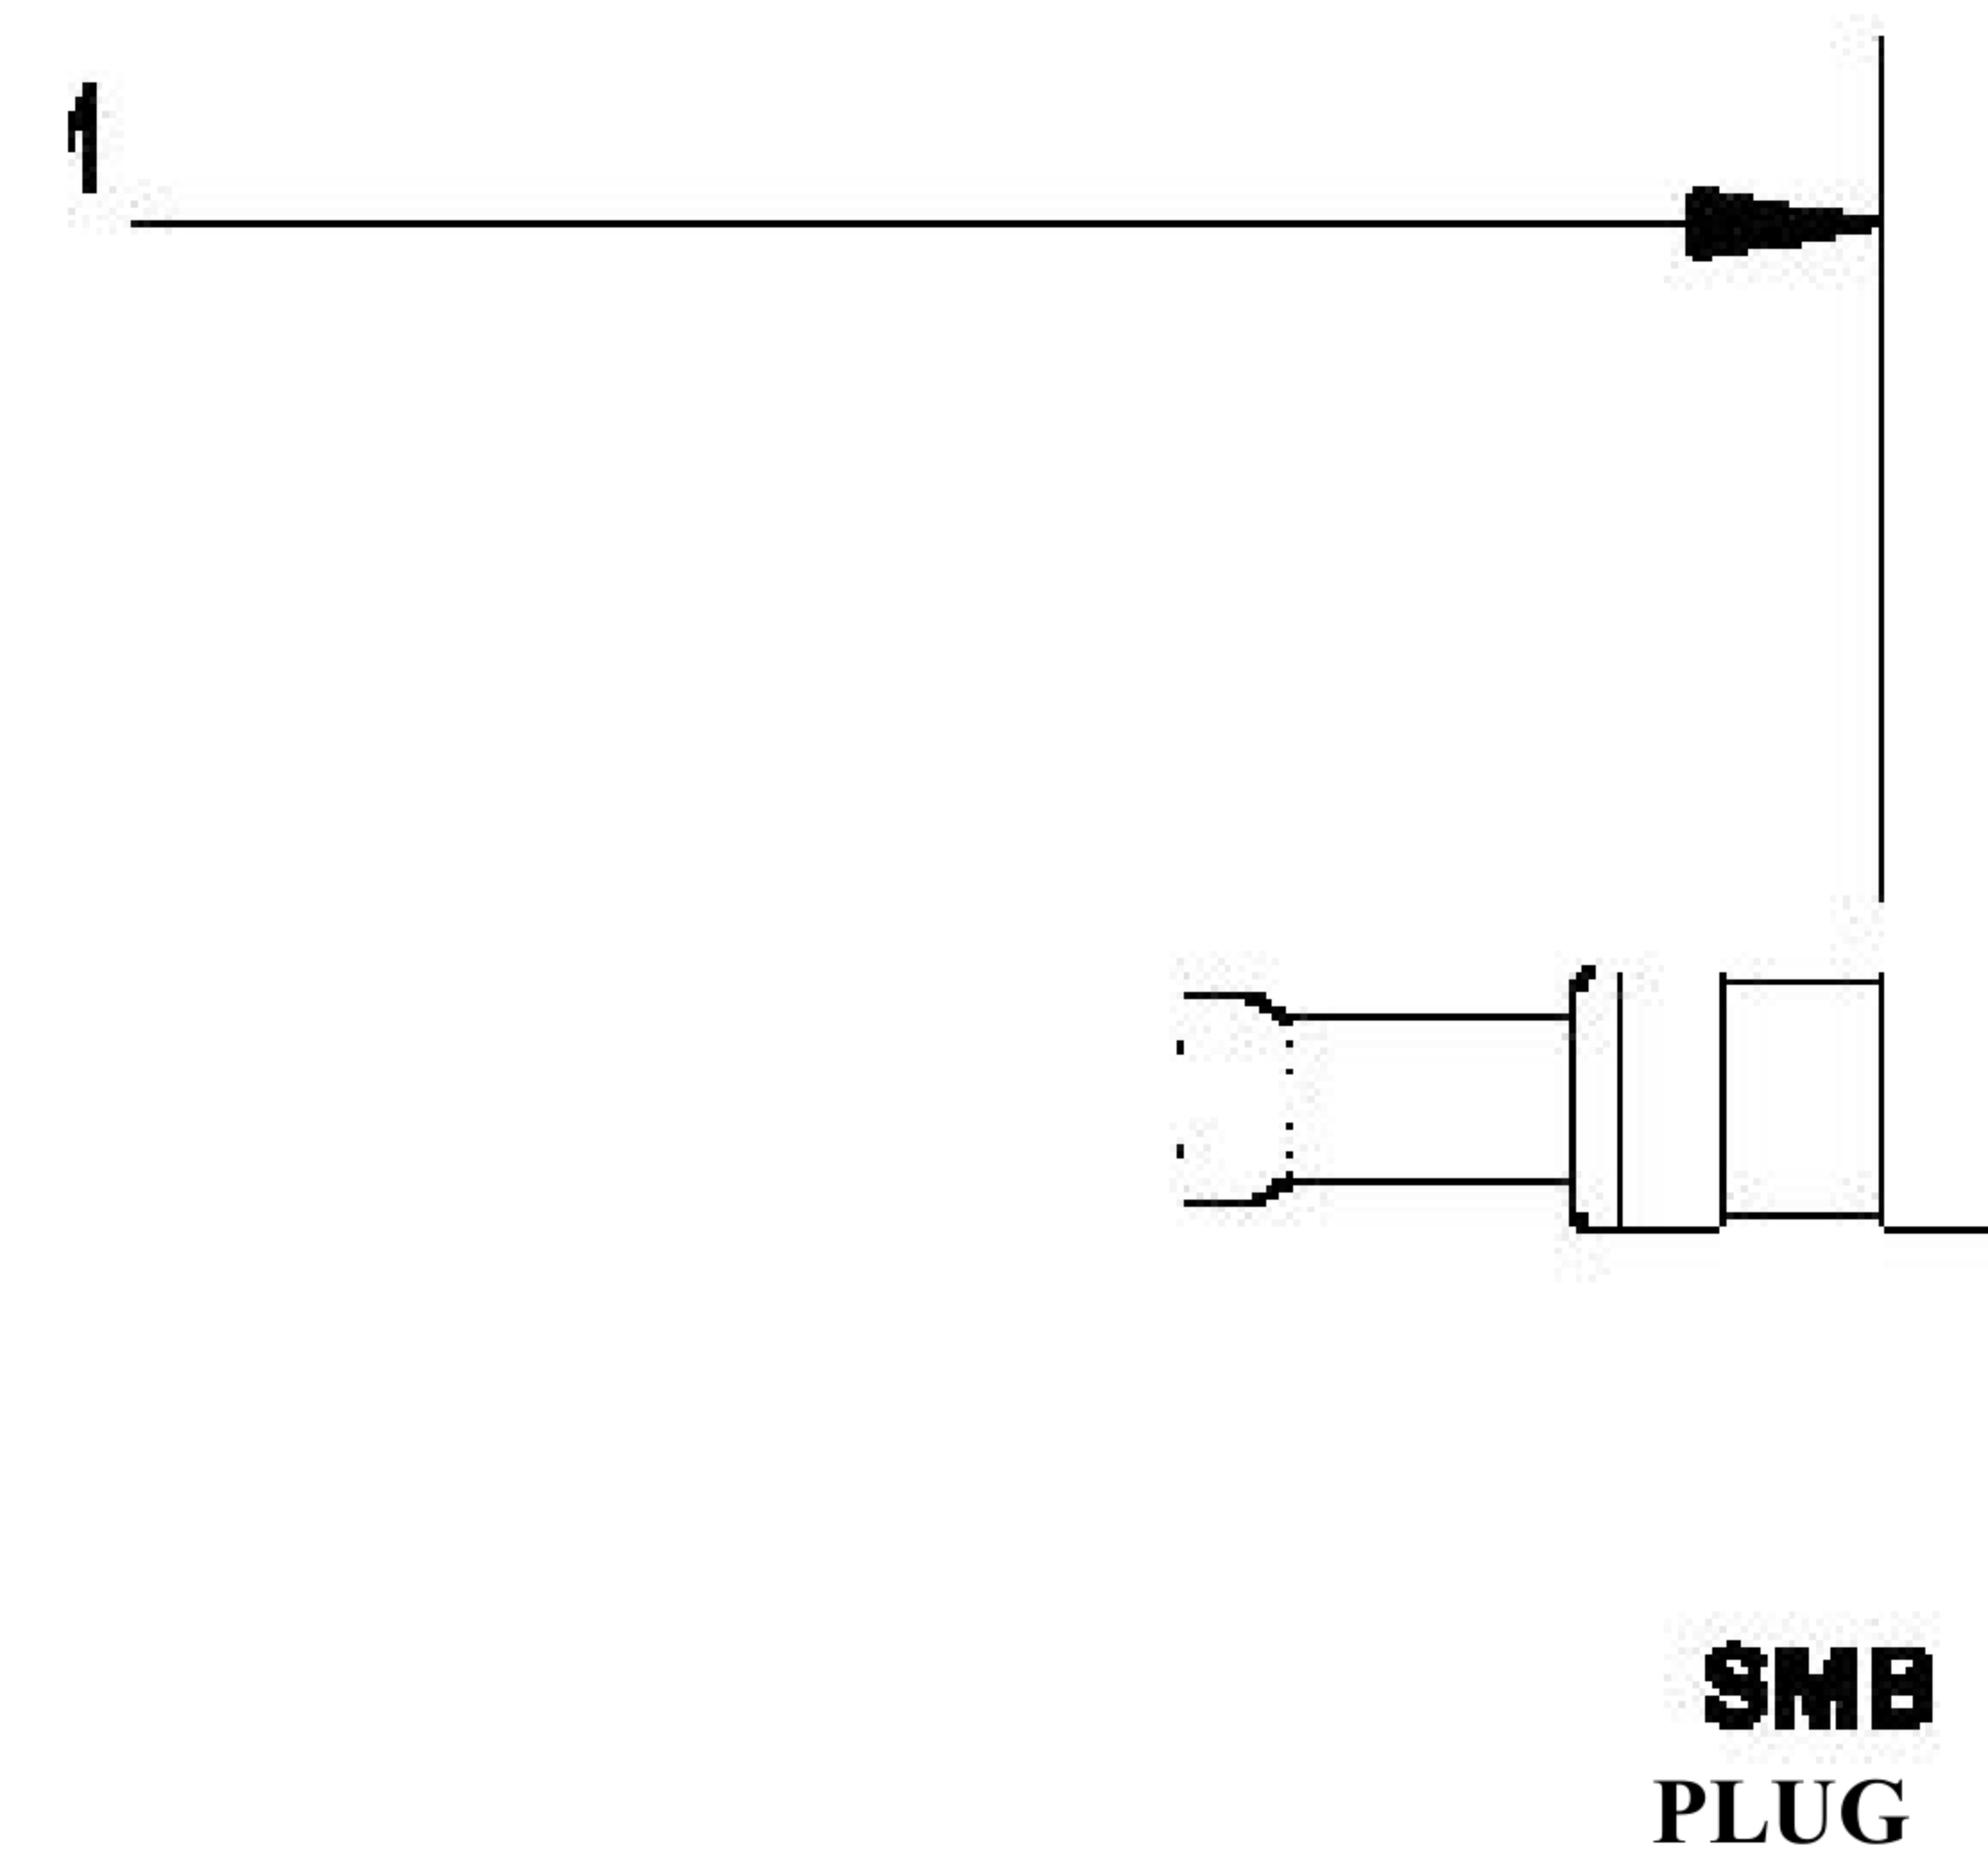

COMPONENTS	
SMB PLUG	50 OHM
SMB PLUG	50 OHM
RG188A/U	50 OHM

Standard Lengths	
-12	12-
-24	24"
-36	36"
■48	48"
-60	60 <sup>M</sup>
-XXX	Custom Length in inches

LENGTH MEASURED FROM

8th Floor, Building 1, Yongfu Science and Technology Center Industrial Park, Nanzha District 5, Humen, 523900, Dongguan, Guangdong, China.

Website: [www.ebeestock.com](http://www.ebeestock.com)

Email: [sales@ebeestock.com](mailto:sales@ebeestock.com)

**COAXIAL & FIBER OPTICS**

DWG TITLE	ET30787	DES_	smb-plug-to-smb-plug-cable-12-inch-length-using-rg188-coax-rohs-0030786
SIZE A   FSCM NO. 53919   CAD FILE 073102   SCALE N/A			127