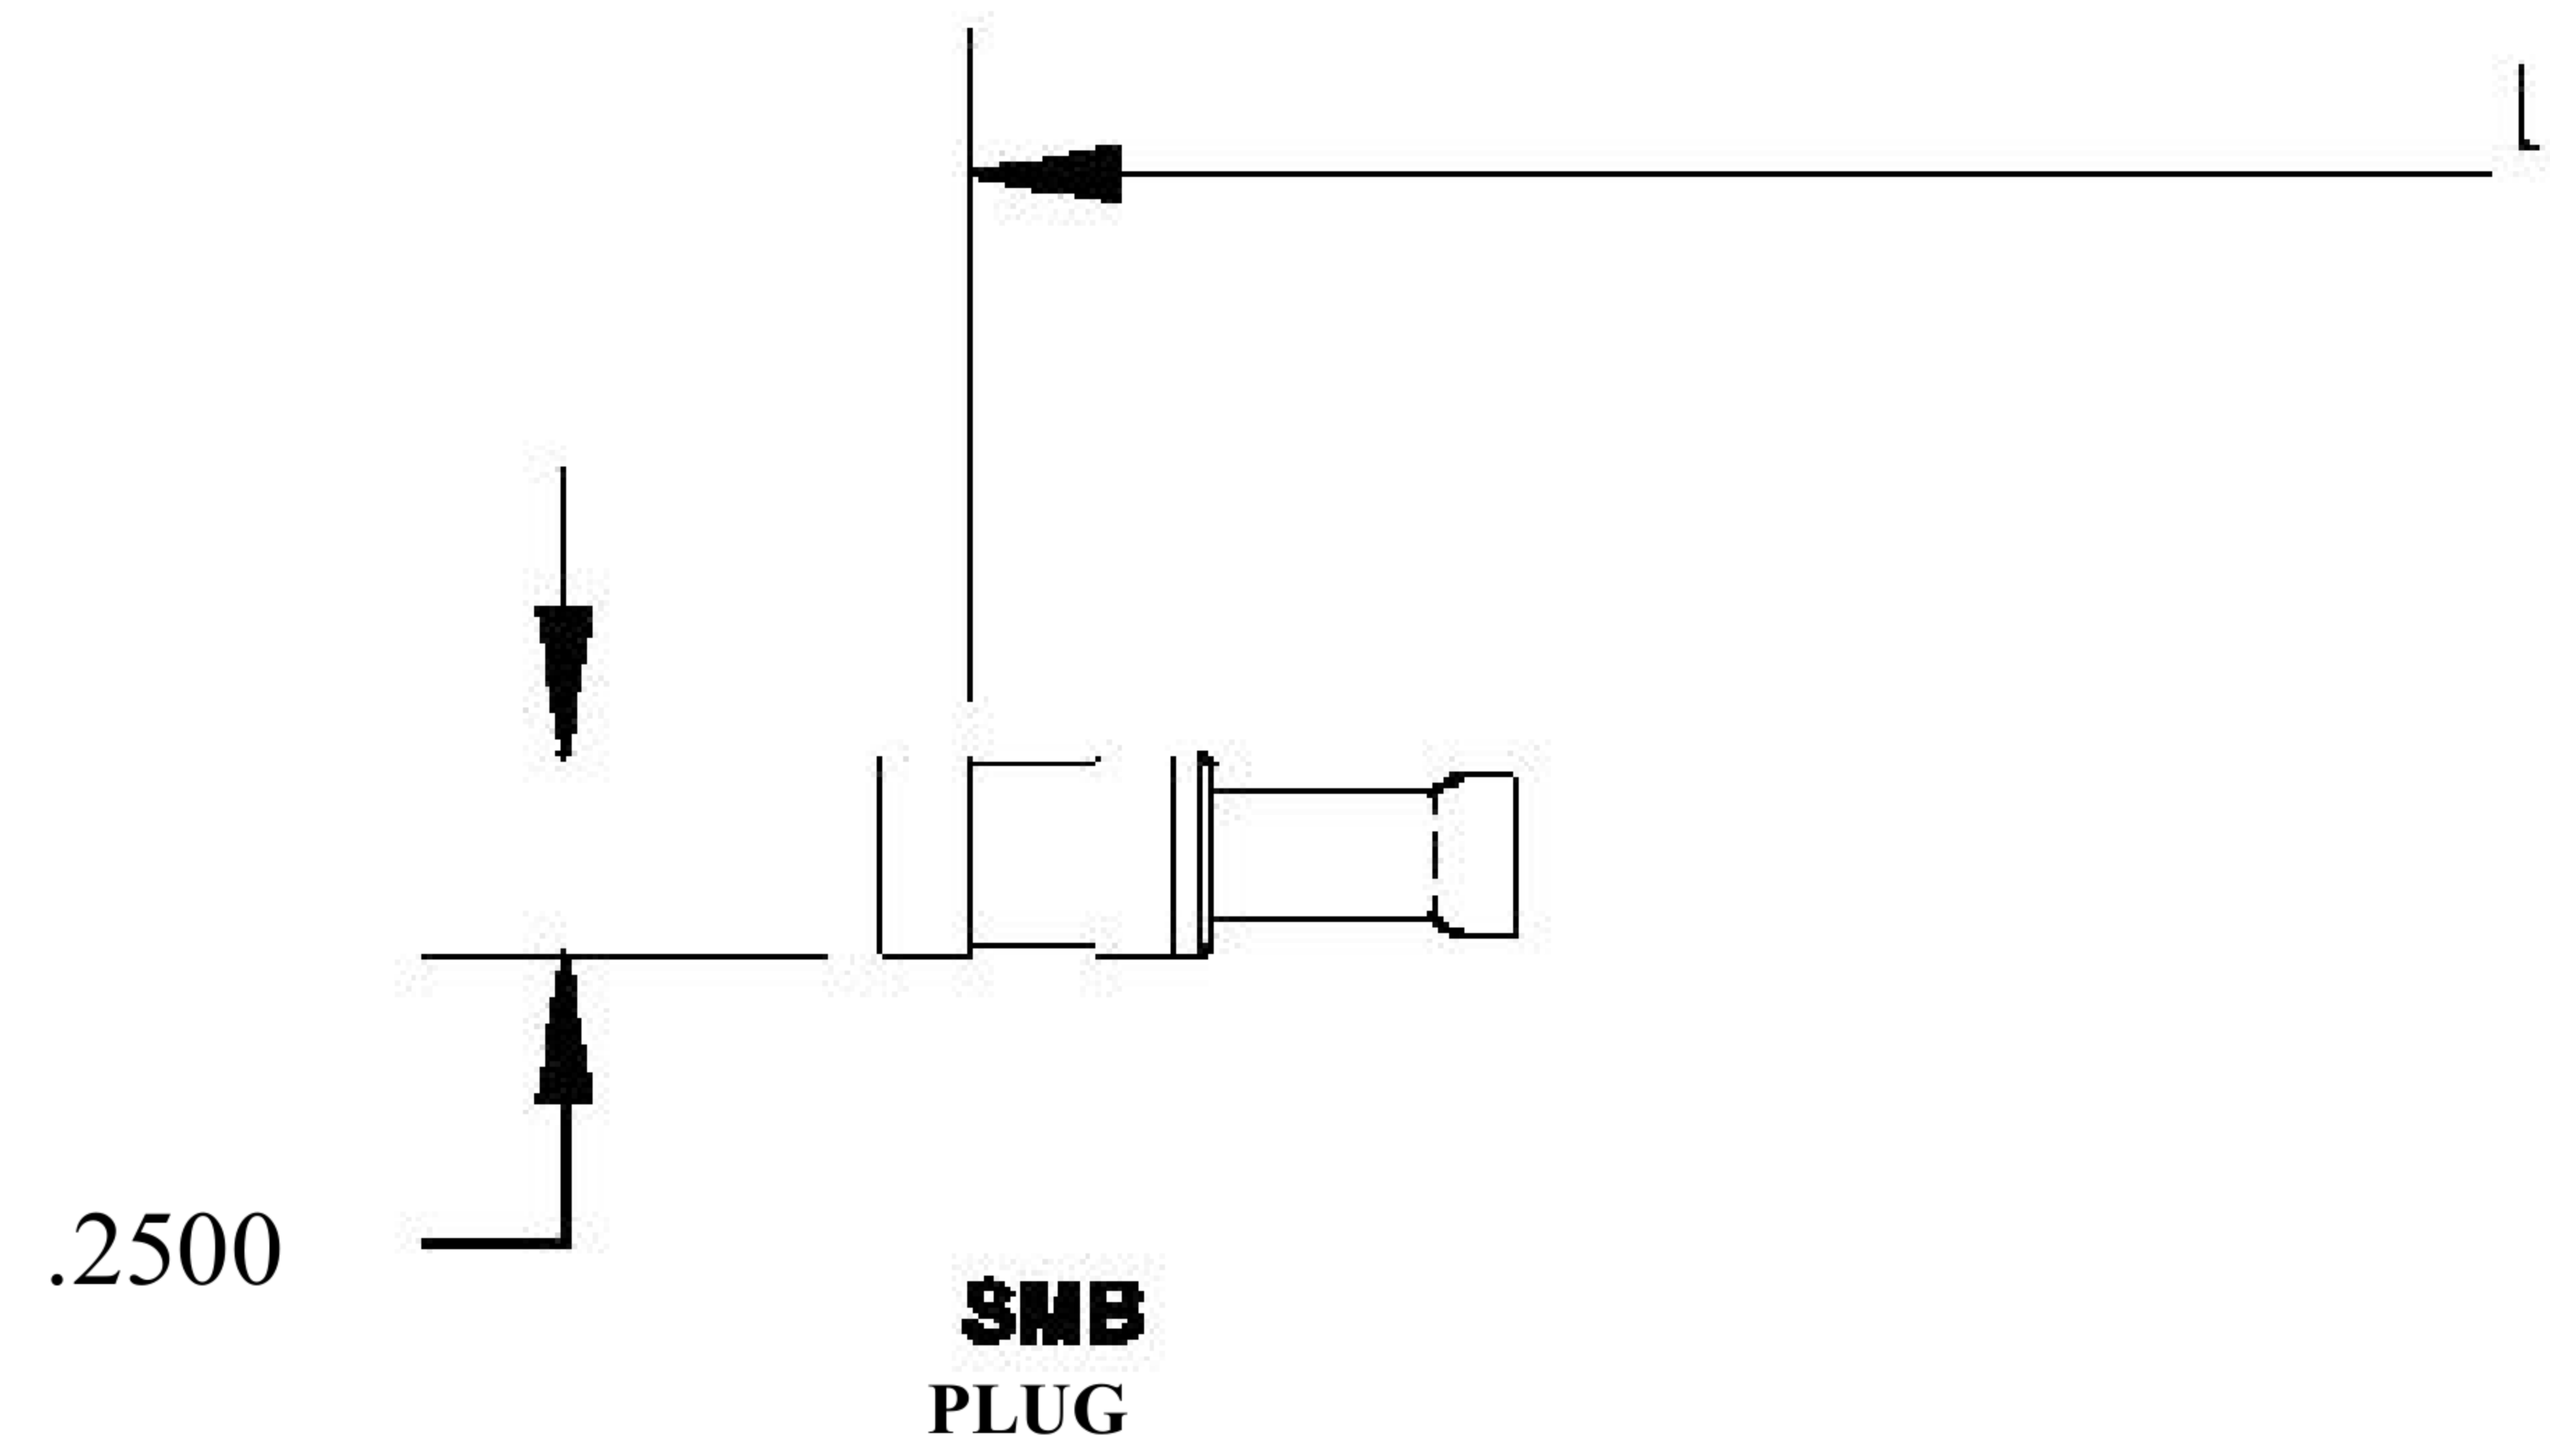

COMPONENTS	
SMB PLUG	50 OHM
SMB PLUG	50 OHM
RG188A/U	50 OHM

Standard Lengths	
-12	12-
-24	24"
-36	36"
■48	48"
-60	60 <sup>M</sup>
-XXX	Custom Length in inches

LENGTH MEASURED FROM

8th Floor, Building 1, Yongfu Science and Technology Center Industrial Park, Nanzha District 5, Humen, 523900, Dongguan, Guangdong, China.

Website: [www.ebeestock.com](http://www.ebeestock.com)

Email: [sales@ebeestock.com](mailto:sales@ebeestock.com)

**COAXIAL & FIBER OPTICS**

DWG TITLE	ET30787	DES_	smb-plug-to-smb-plug-cable-12-inch-length-using-rg188-coax-rohs-0030786
SIZE A   FSCM NO. 53919   CAD FILE 073102   SCALE N/A			127