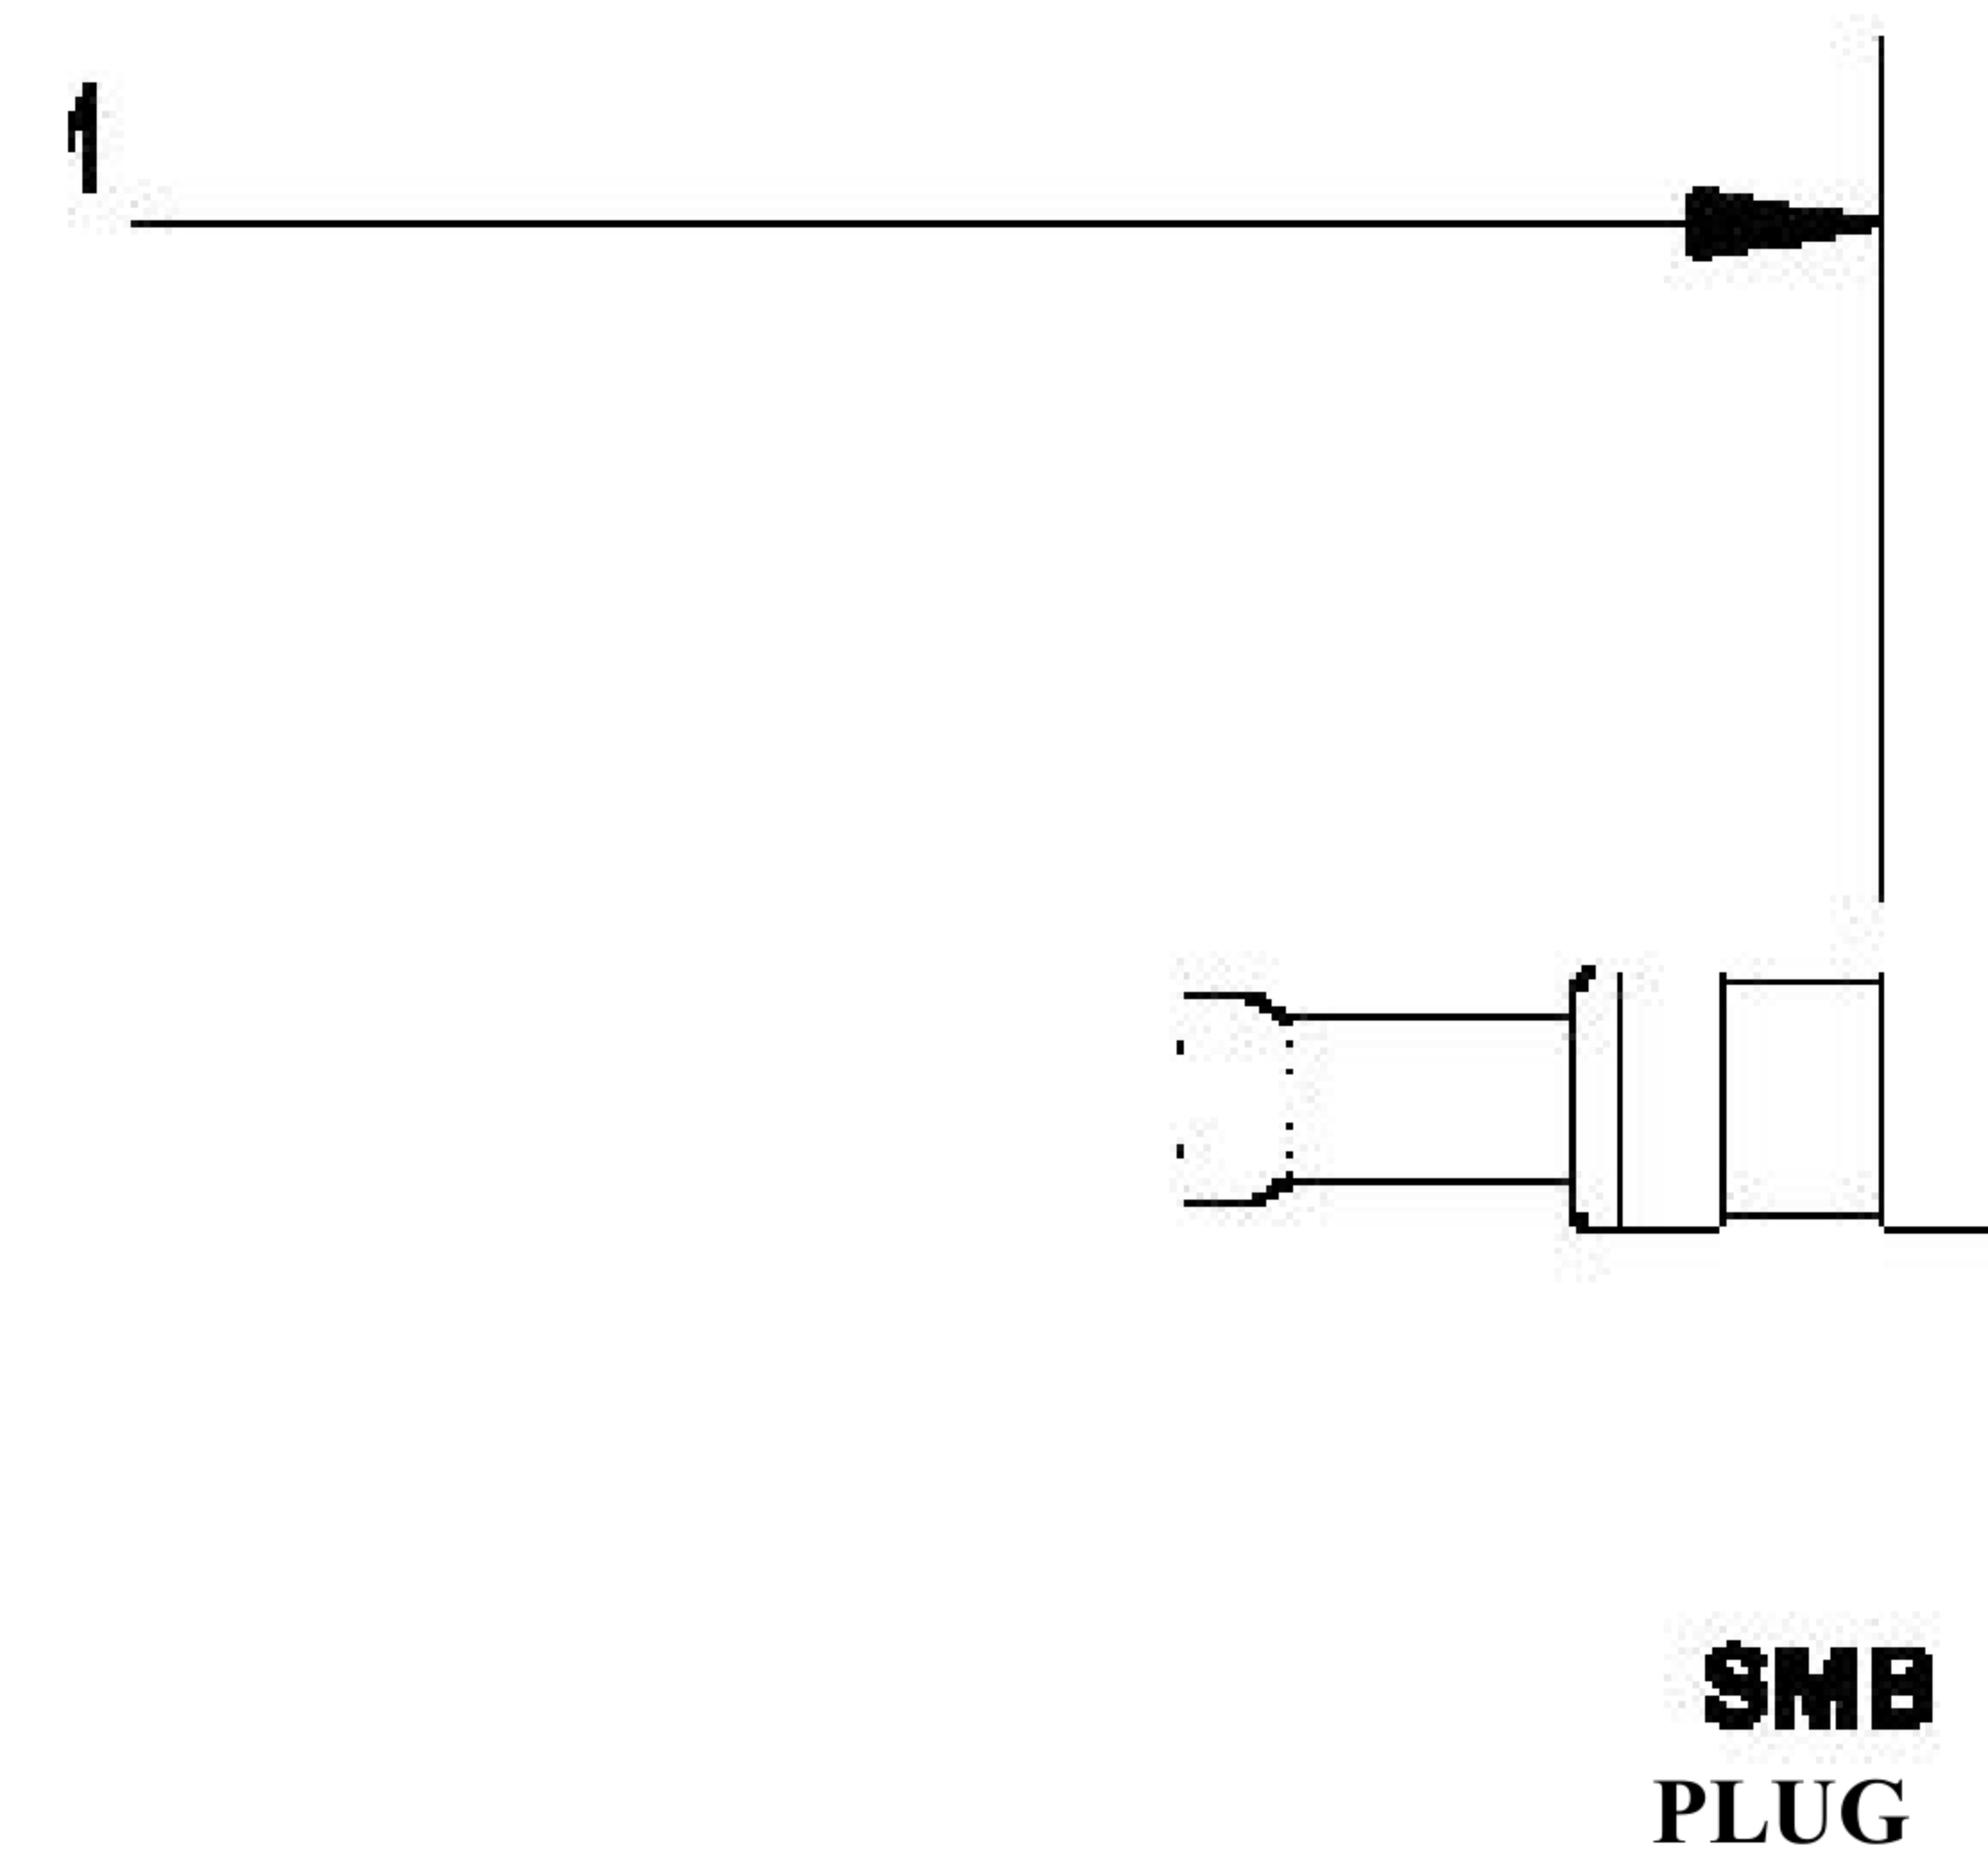

COMPONENTS	
SMB PLUG	50 OHM
SMB PLUG	50 OHM
RG188A/U	50 OHM

Standard Lengths	
-12	12-
-24	24"
-36	36"
■48	48"
-60	60 ^M
-XXX	Custom Length in inches

LENGTH MEASURED FROM

8th Floor, Building 1, Yongfu Science and Technology Center Industrial Park, Nanzha District 5, Humen, 523900, Dongguan, Guangdong, China.

Website: www.ebeestock.com

Email: sales@ebeestock.com

COAXIAL & FIBER OPTICS

DWG TITLE	ET30788	DES_	smb-plug-to-smb-plug-cable-12-inch-length-using-rg188-coax-rohs-0030786
-----------	---------	------	---