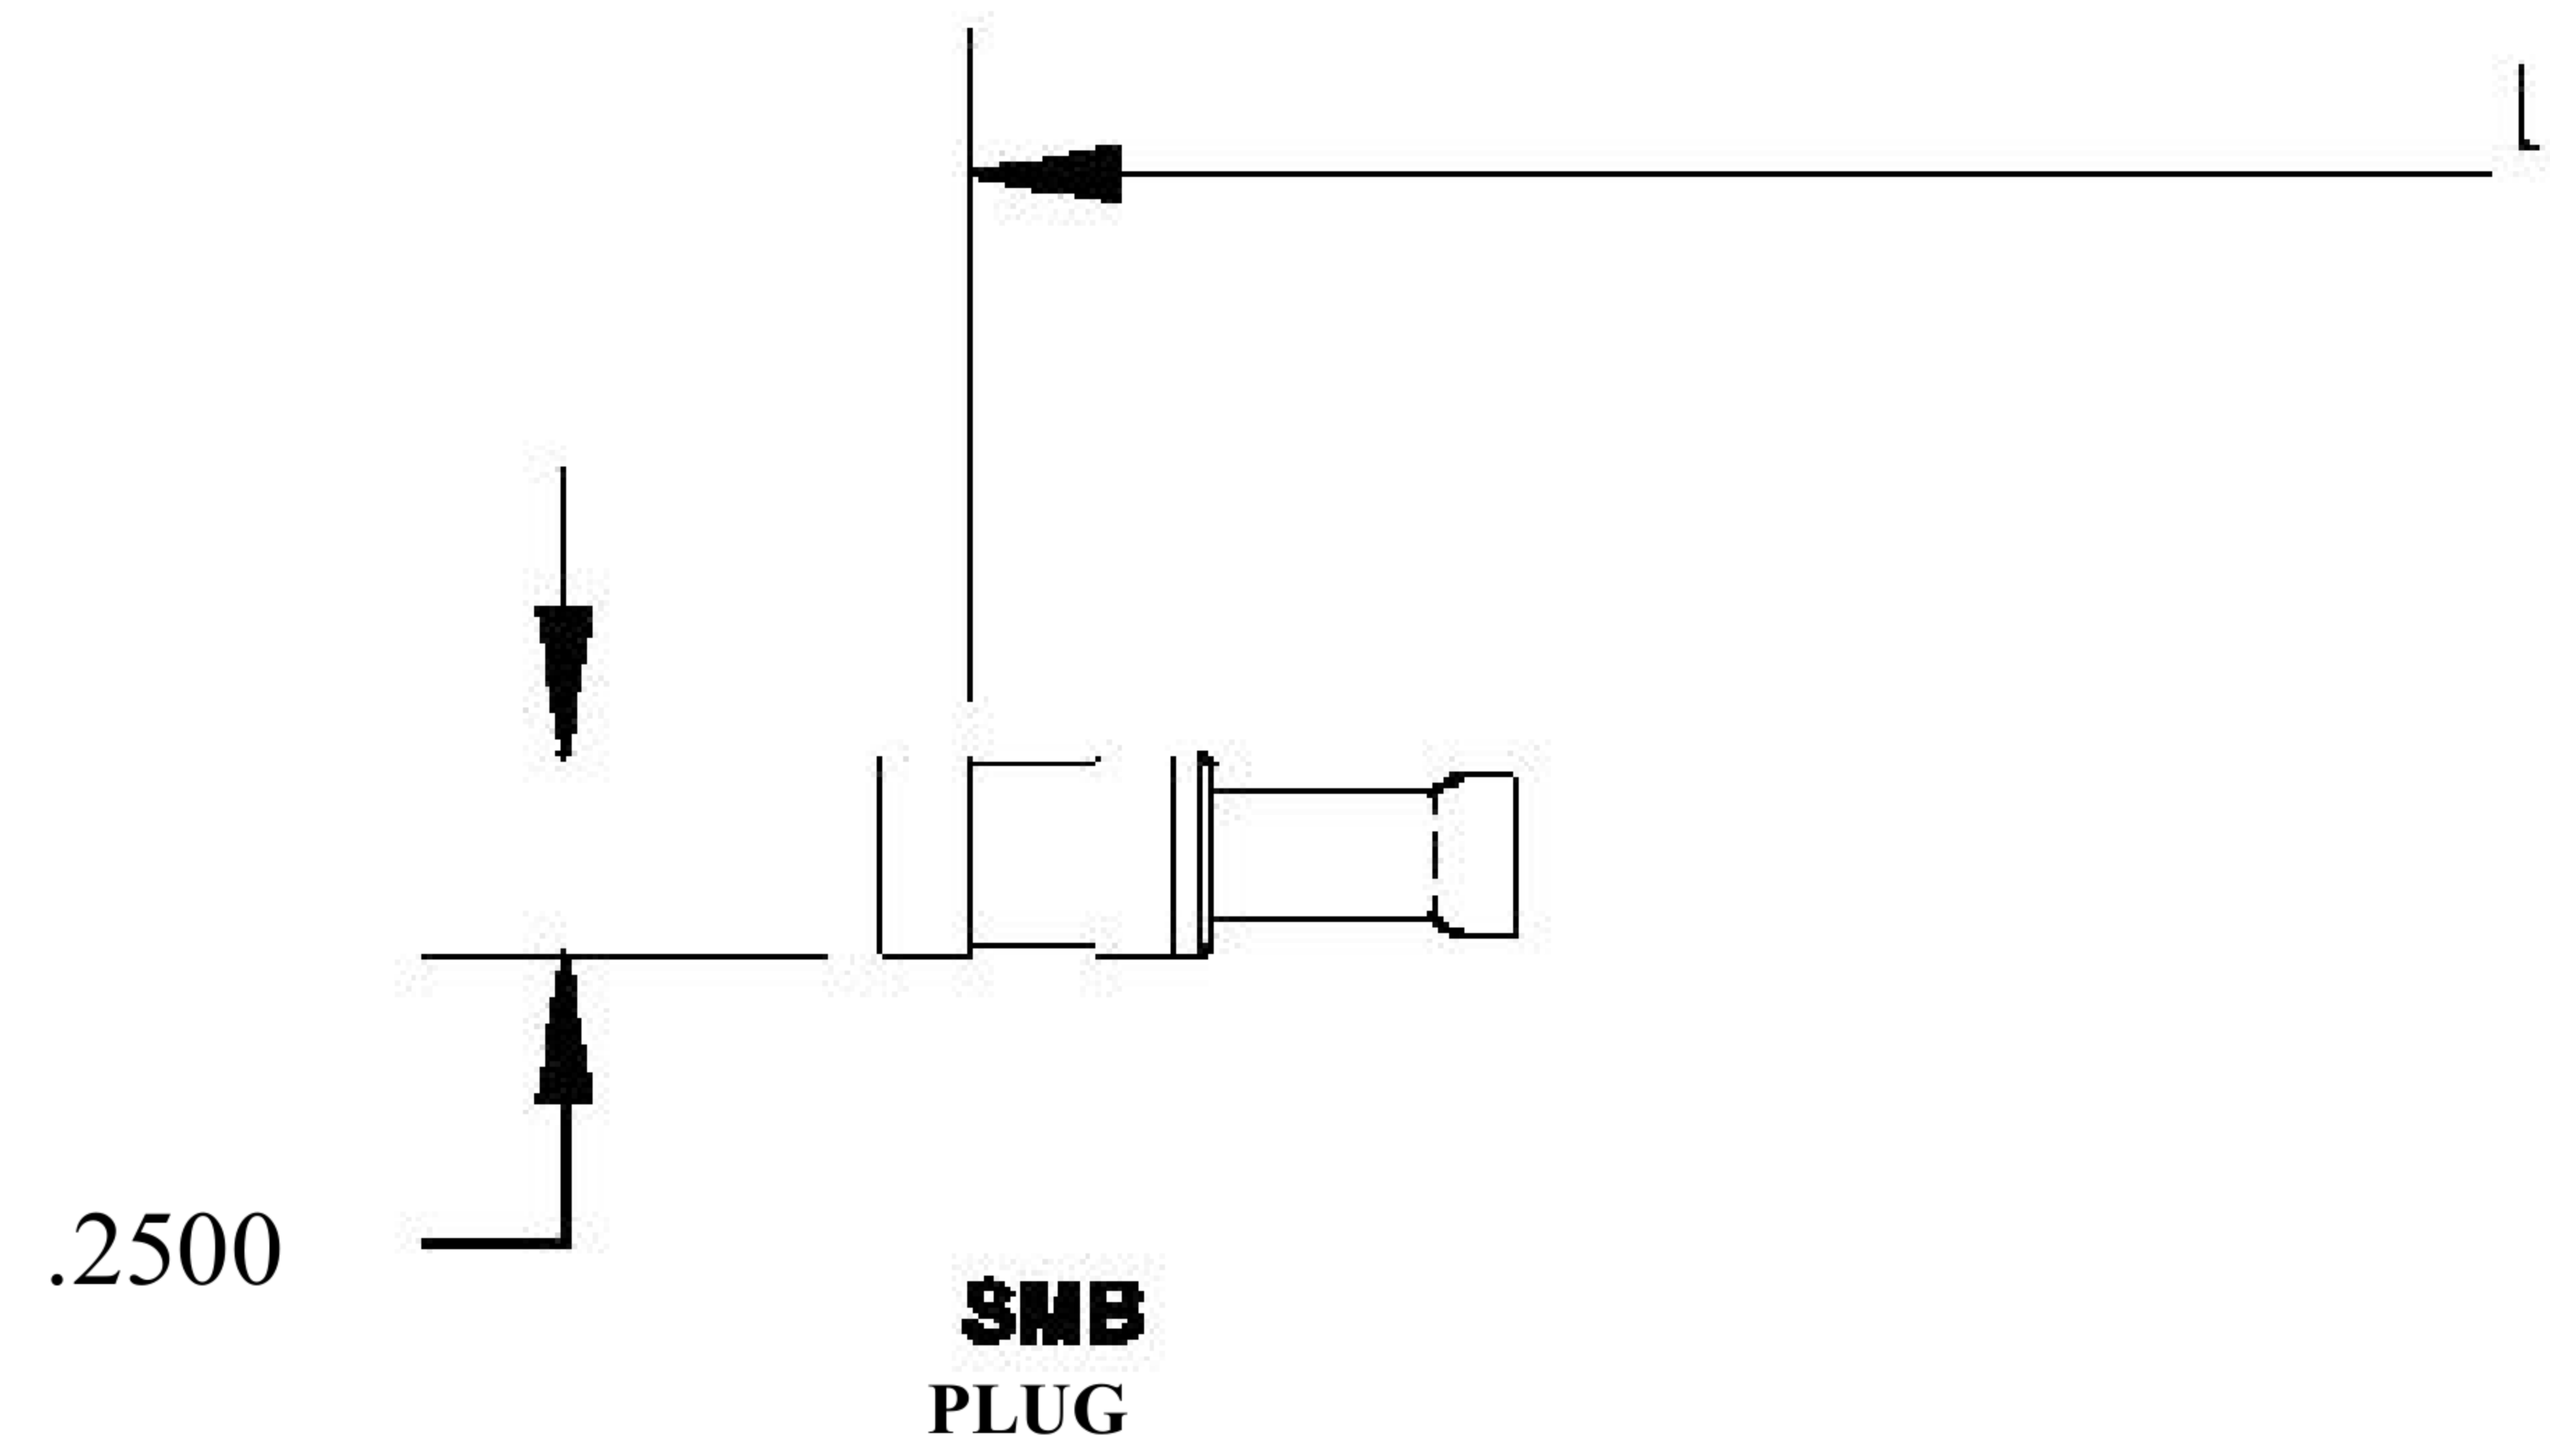

COMPONENTS	
SMB PLUG	50 OHM
SMB PLUG	50 OHM
RG188A/U	50 OHM

Standard Lengths	
-12	12-
-24	24"
-36	36"
■48	48"
-60	60 ^M
-XXX	Custom Length in inches

LENGTH MEASURED FROM

8th Floor, Building 1, Yongfu Science and Technology Center Industrial Park, Nanzha District 5, Humen, 523900, Dongguan, Guangdong, China.

Website: www.ebeestock.com

Email: sales@ebeestock.com

COAXIAL & FIBER OPTICS

DWG TITLE	ET30788	DES_	smb-plug-to-smb-plug-cable-12-inch-length-using-rg188-coax-rohs-0030786
-----------	---------	------	---

SIZE A | **FSCM NO. 53919** | CAD FILE 073102 | SCALE N/A | 127

NOTES:

- UNLESS OTHERWISE SPECIFIED ALL DIMENSIONS ARE NOMINAL.
- ALL SPECIFICATIONS ARE SUBJECT TO CHANGE WITHOUT NOTICE AT ANY TIME.

RoHS
Compliance
Certified