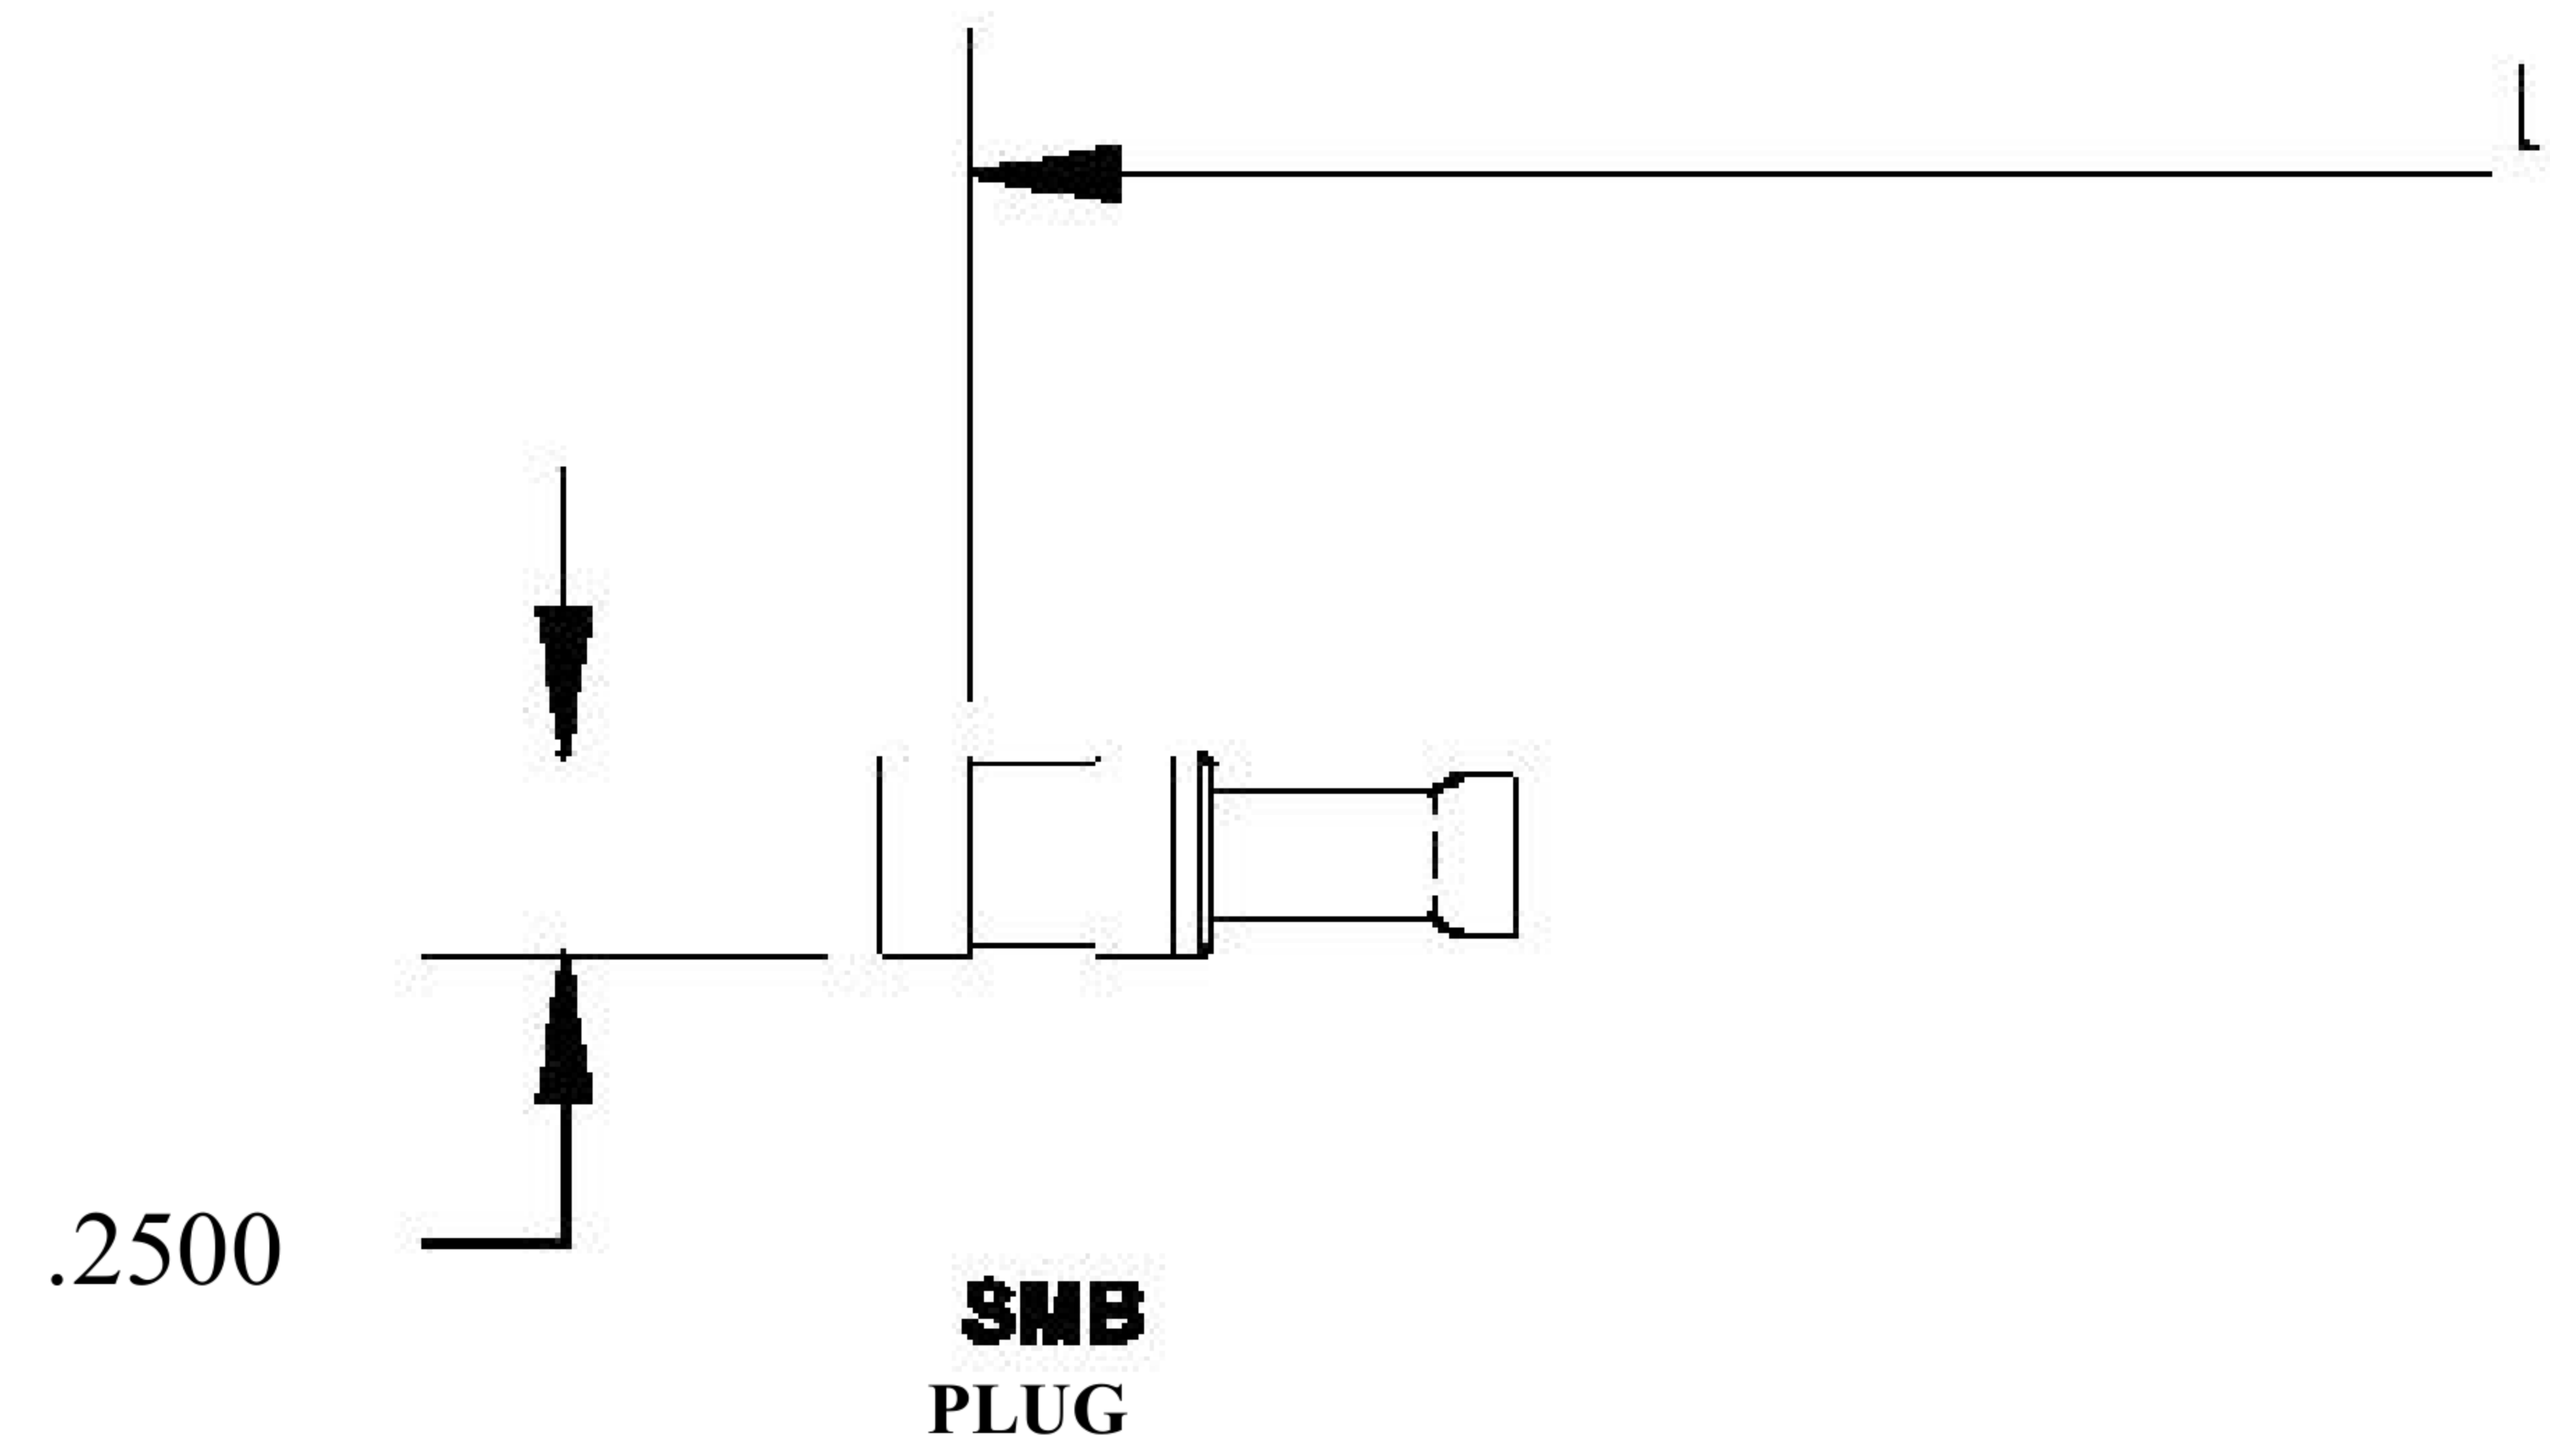

COMPONENTS	
SMB PLUG	50 OHM
SMB PLUG	50 OHM
RG188A/U	50 OHM

Standard Lengths	
-12	12-
-24	24"
-36	36"
■48	48"
-60	60 ^M
-XXX	Custom Length in inches

LENGTH MEASURED FROM

8th Floor, Building 1, Yongfu Science and Technology Center Industrial Park, Nanzha District 5, Humen, 523900, Dongguan, Guangdong, China.

Website: www.ebeestock.com

Email: sales@ebeestock.com

COAXIAL & FIBER OPTICS

DWG TITLE	ET30789	DES_	smb-plug-to-smb-plug-cable-12-inch-length-using-rg188-coax-rohs-0030786
-----------	---------	------	---

SIZE A | **FSCM NO. 53919** | CAD FILE 073102 | SCALE N/A | 127

NOTES:

- UNLESS OTHERWISE SPECIFIED ALL DIMENSIONS ARE NOMINAL.
- ALL SPECIFICATIONS ARE SUBJECT TO CHANGE WITHOUT NOTICE AT ANY TIME.

RoHS
Compliance
Certified