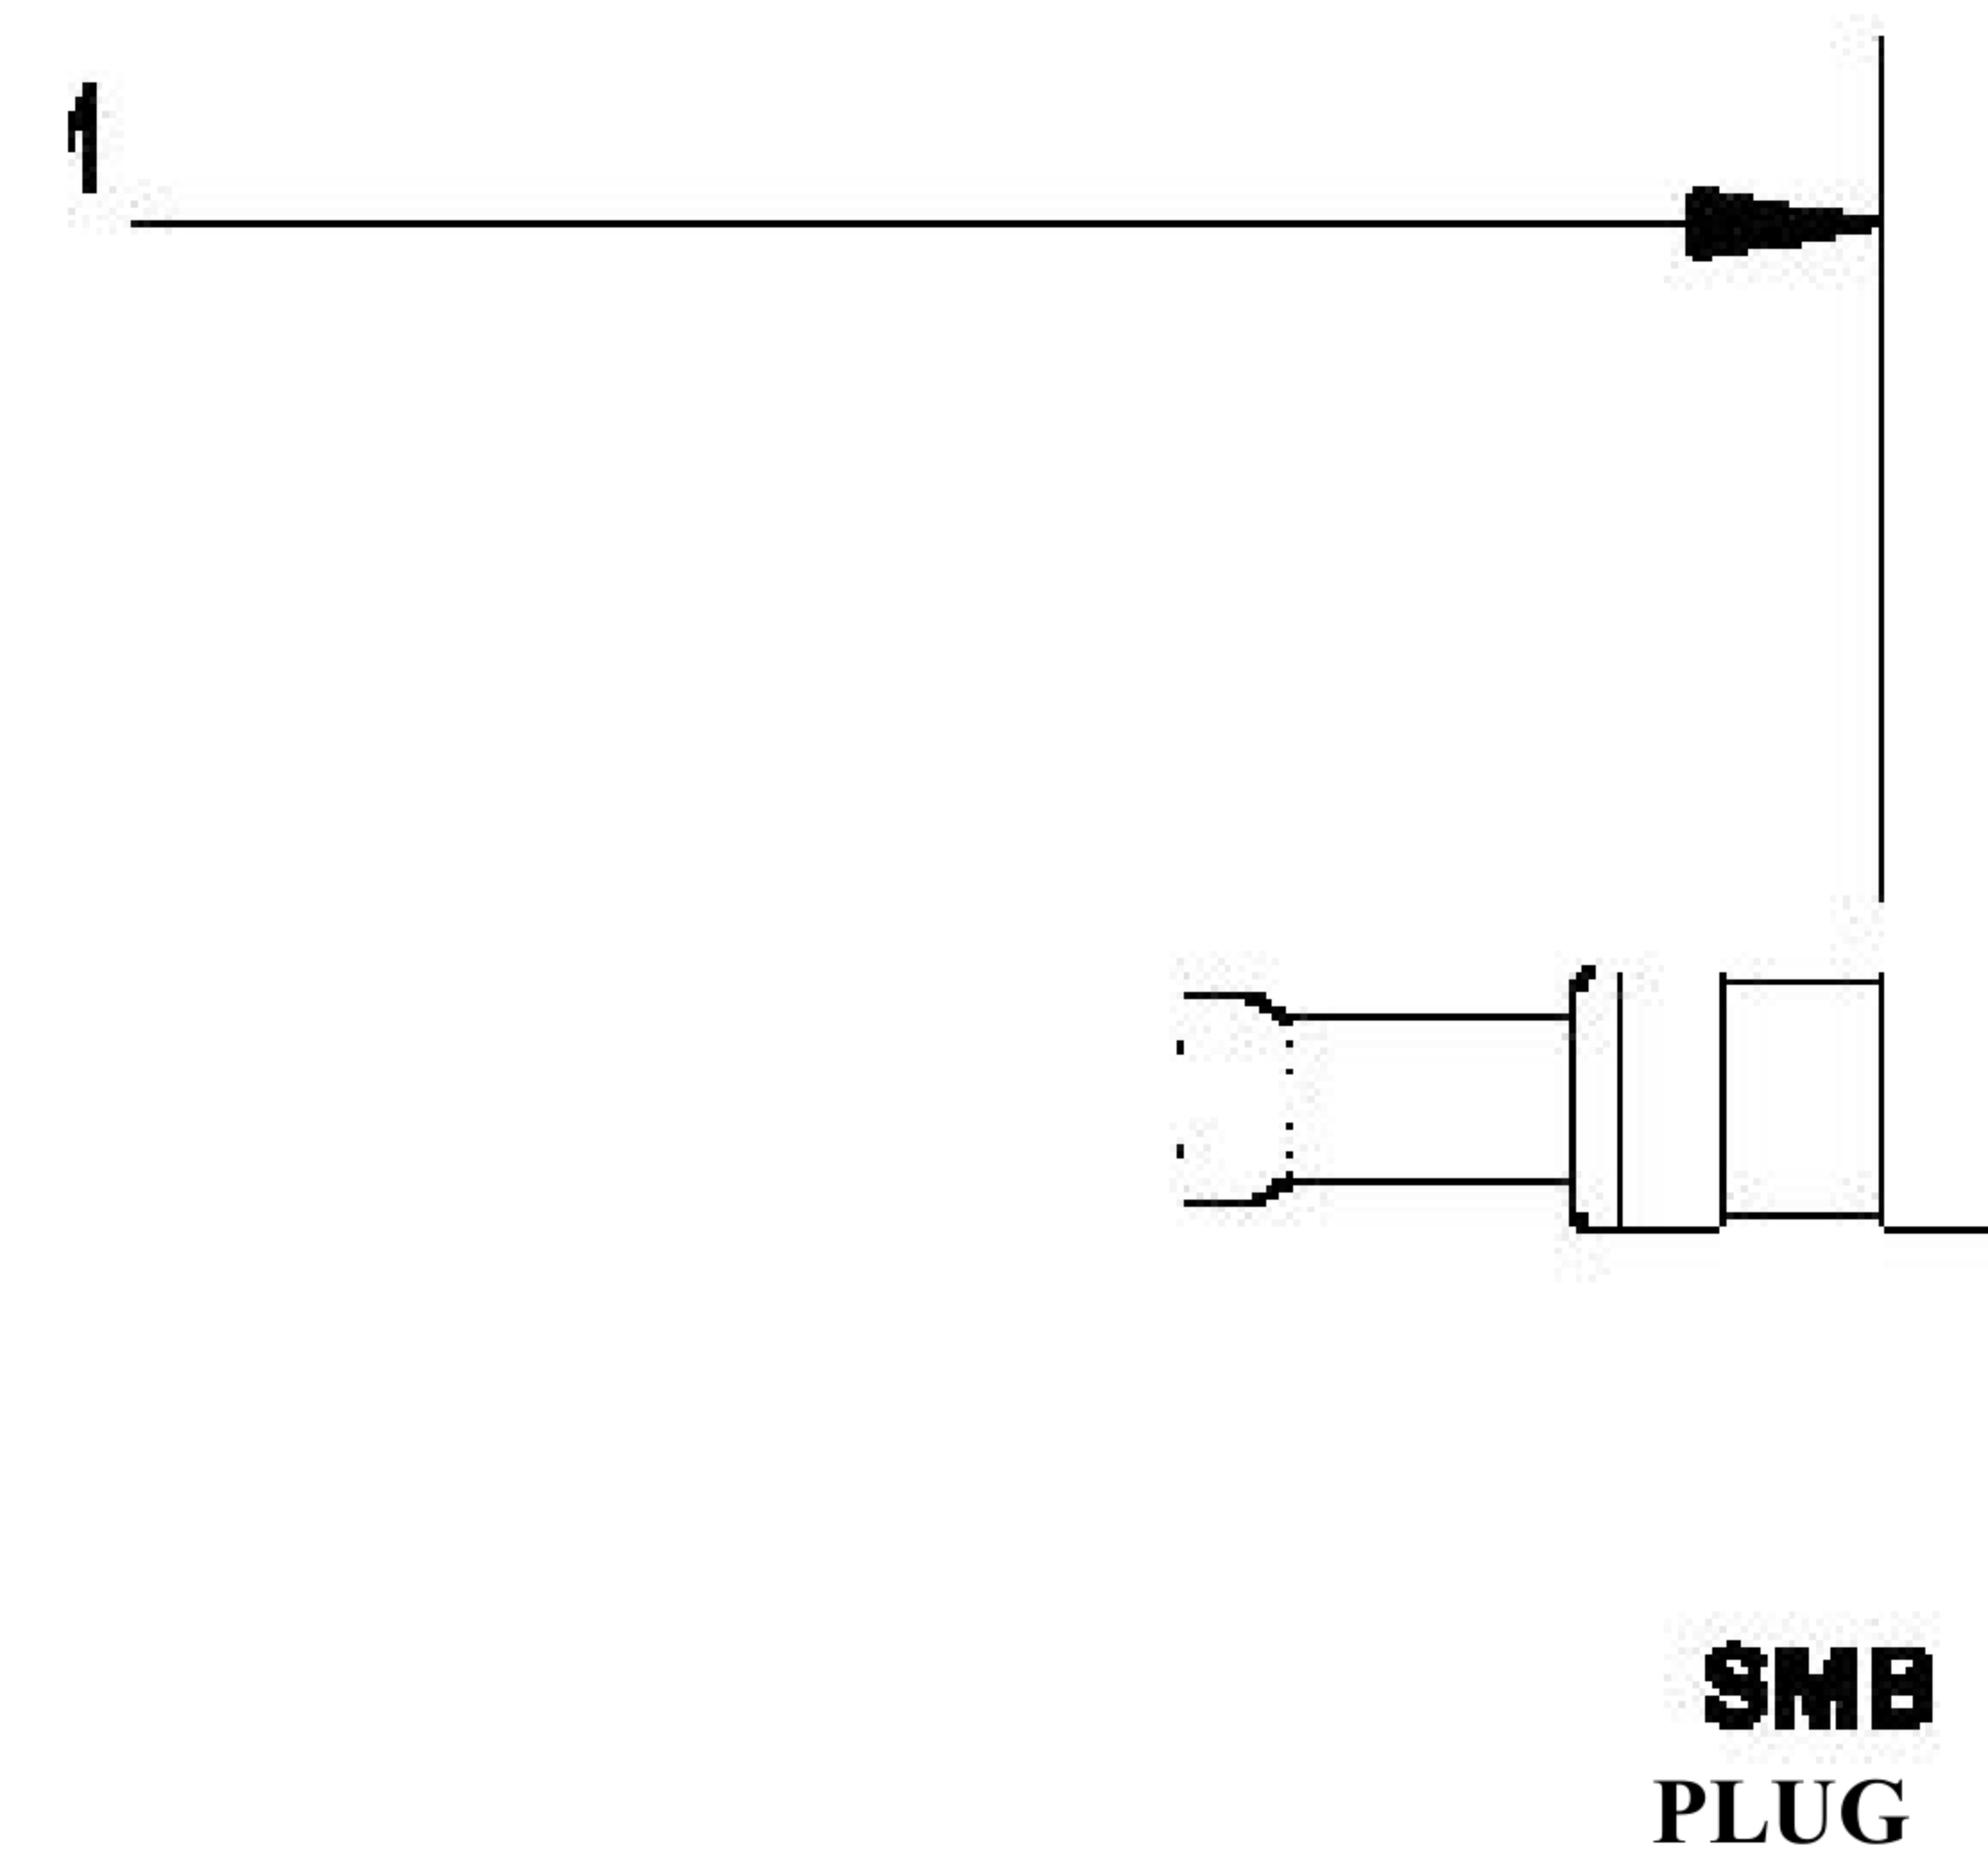

COMPONENTS	
SMB PLUG	50 OHM
SMB PLUG	50 OHM
RG188A/U	50 OHM

Standard Lengths	
-12	12-
-24	24"
-36	36"
■48	48"
-60	60 ^M
-XXX	Custom Length in inches

LENGTH MEASURED FROM

8th Floor, Building 1, Yongfu Science and Technology Center Industrial Park, Nanzha District 5, Humen, 523900, Dongguan, Guangdong, China.

Website: www.ebeestock.com

Email: sales@ebeestock.com

COAXIAL & FIBER OPTICS

DWG TITLE	ET30789	DES_	smb-plug-to-smb-plug-cable-12-inch-length-using-rg188-coax-rohs-0030786
-----------	---------	------	---