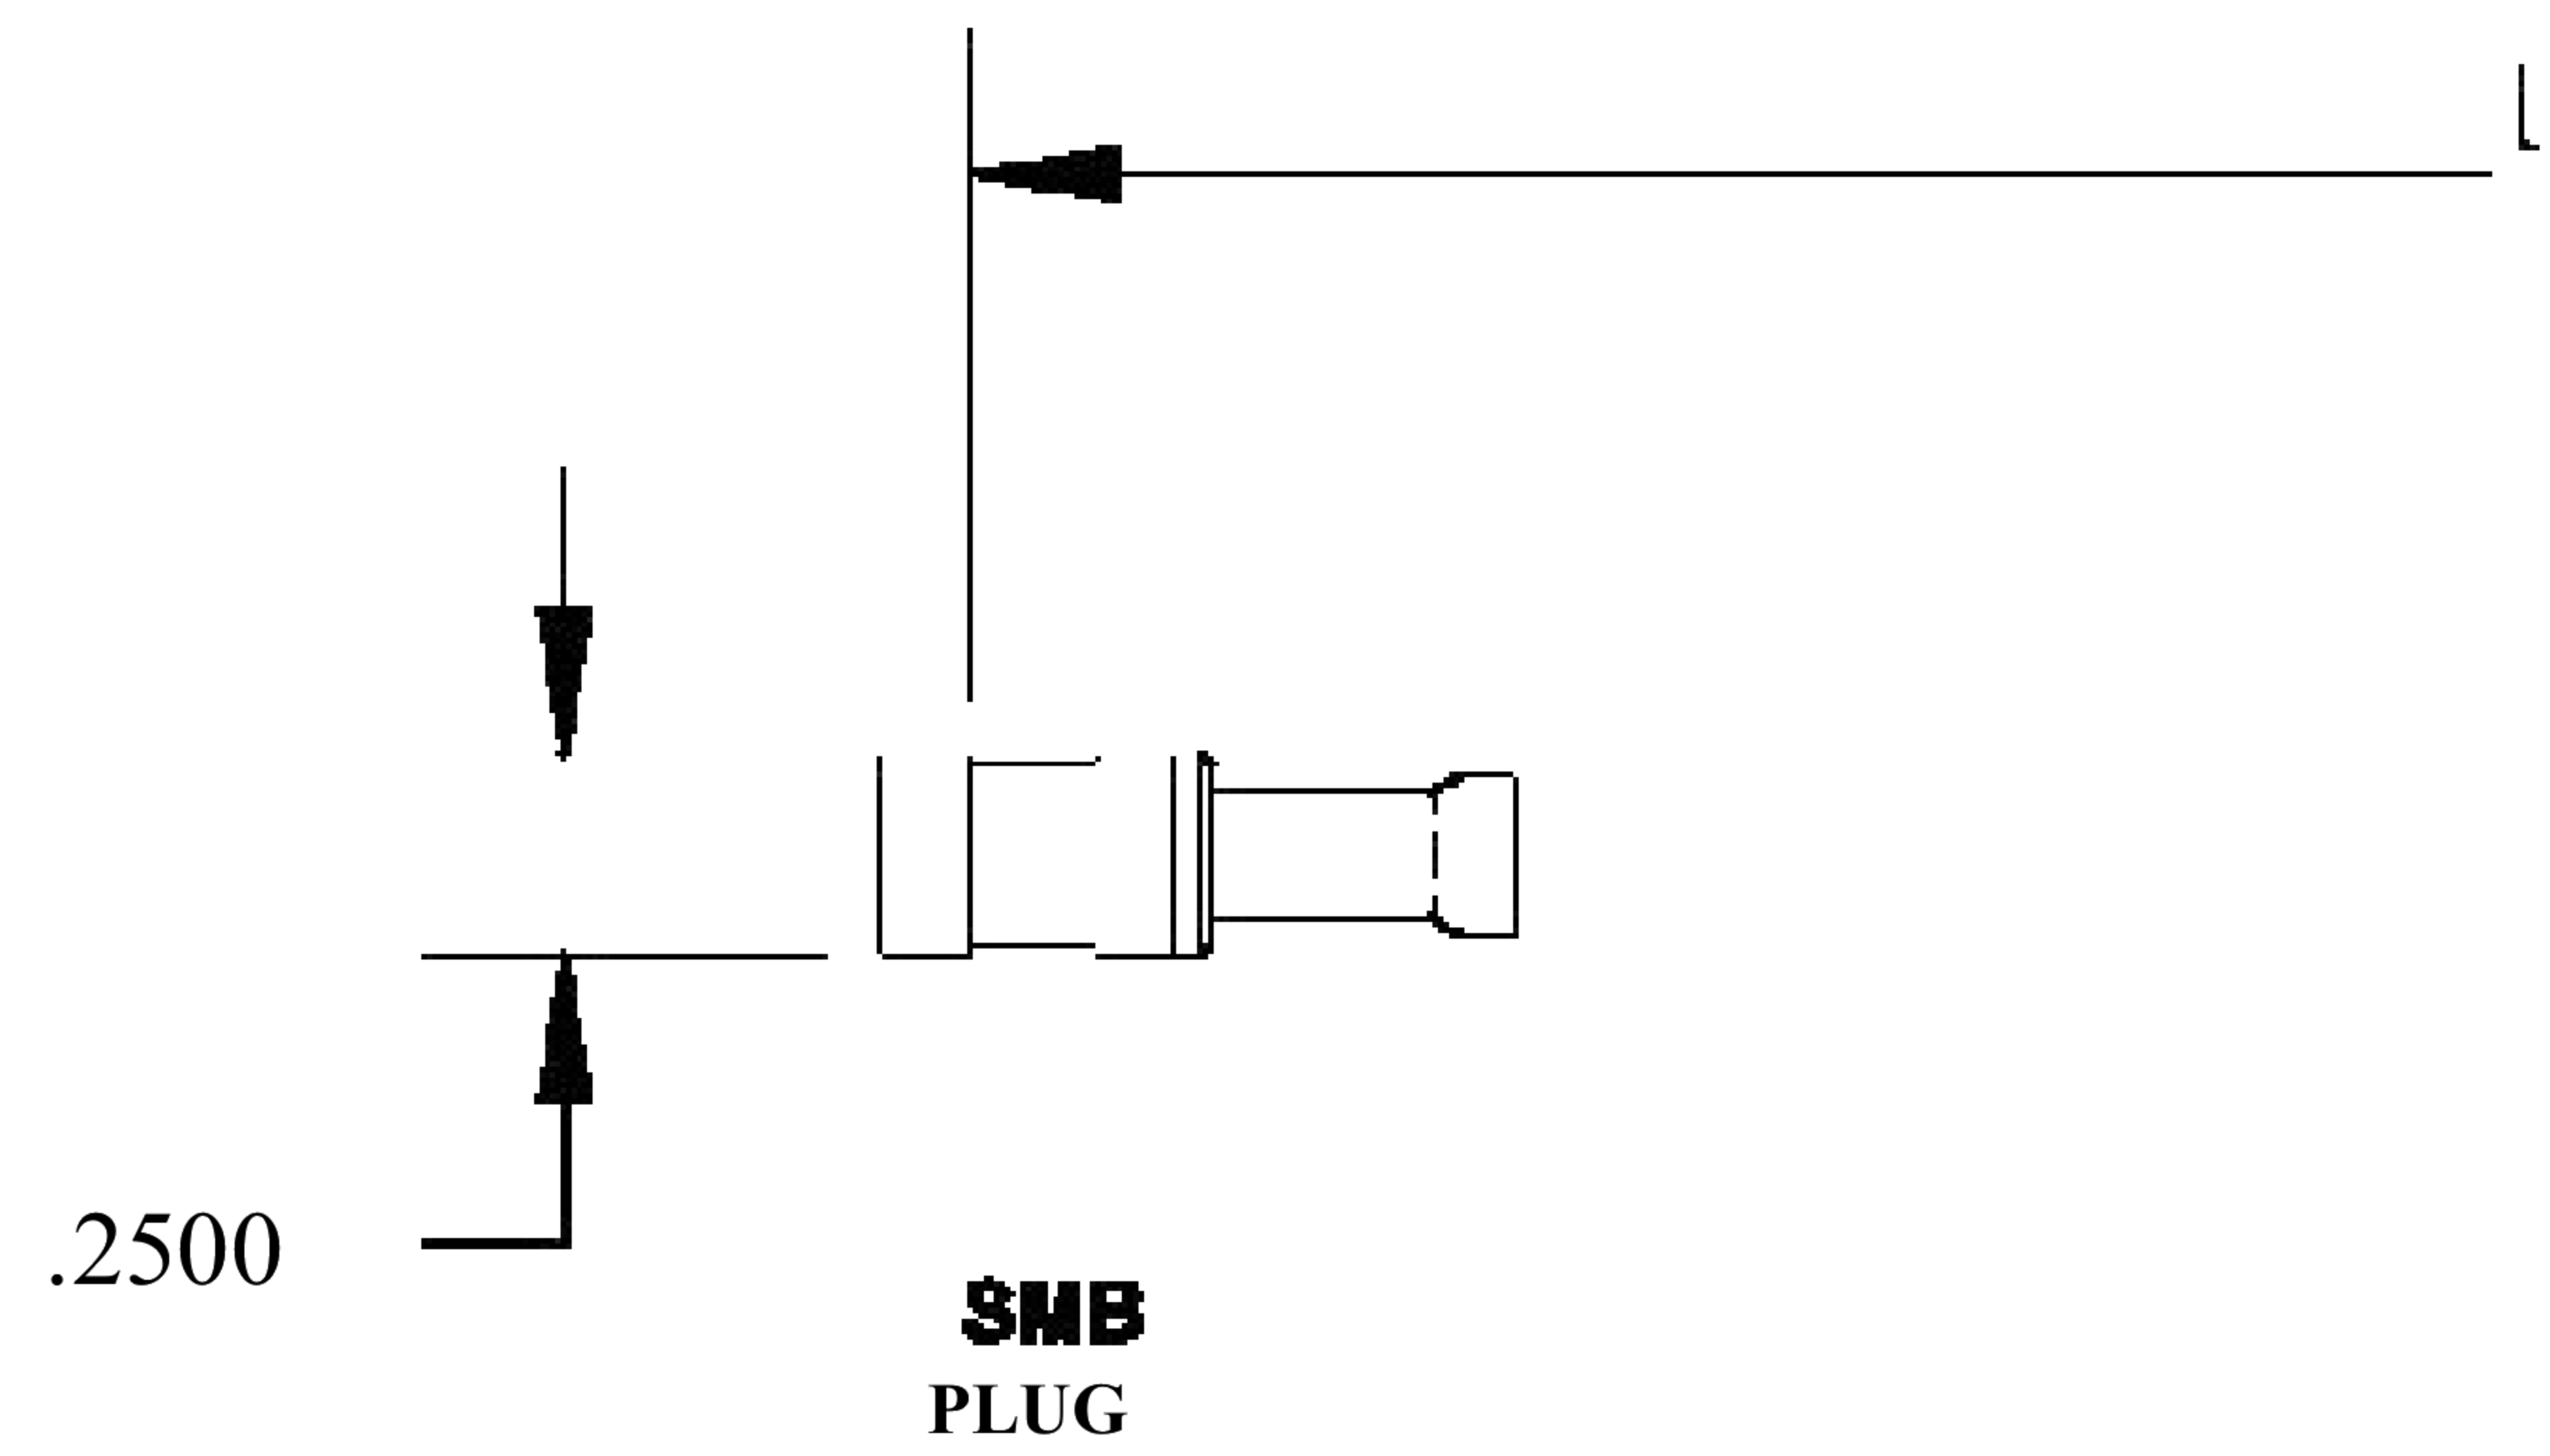

COMPONENTS	
SMB PLUG	50 OHM
SMB PLUG	50 OHM
RG188A/U	50 OHM

Standard Lengths	
-12	12-
-24	24"
-36	36"
■48	48"
-60	60 ^M
-XXX	Custom Length in inches

LENGTH MEASURED FROM

8th Floor, Building 1, Yongfu Science and Technology Center Industrial Park, Nanzha District 5, Humen, 523900, Dongguan, Guangdong, China.

Website: www.ebeestock.com

Email: sales@ebeestock.com

COAXIAL & FIBER OPTICS

DWG TITLE	ET30790	DES_	smb-plug-to-smb-plug-cable-12-inch-length-using-rg188-coax-rohs-003078
			6
SIZE A FSCM NO. 53919 CAD FILE 073102 SCALE N/A			127