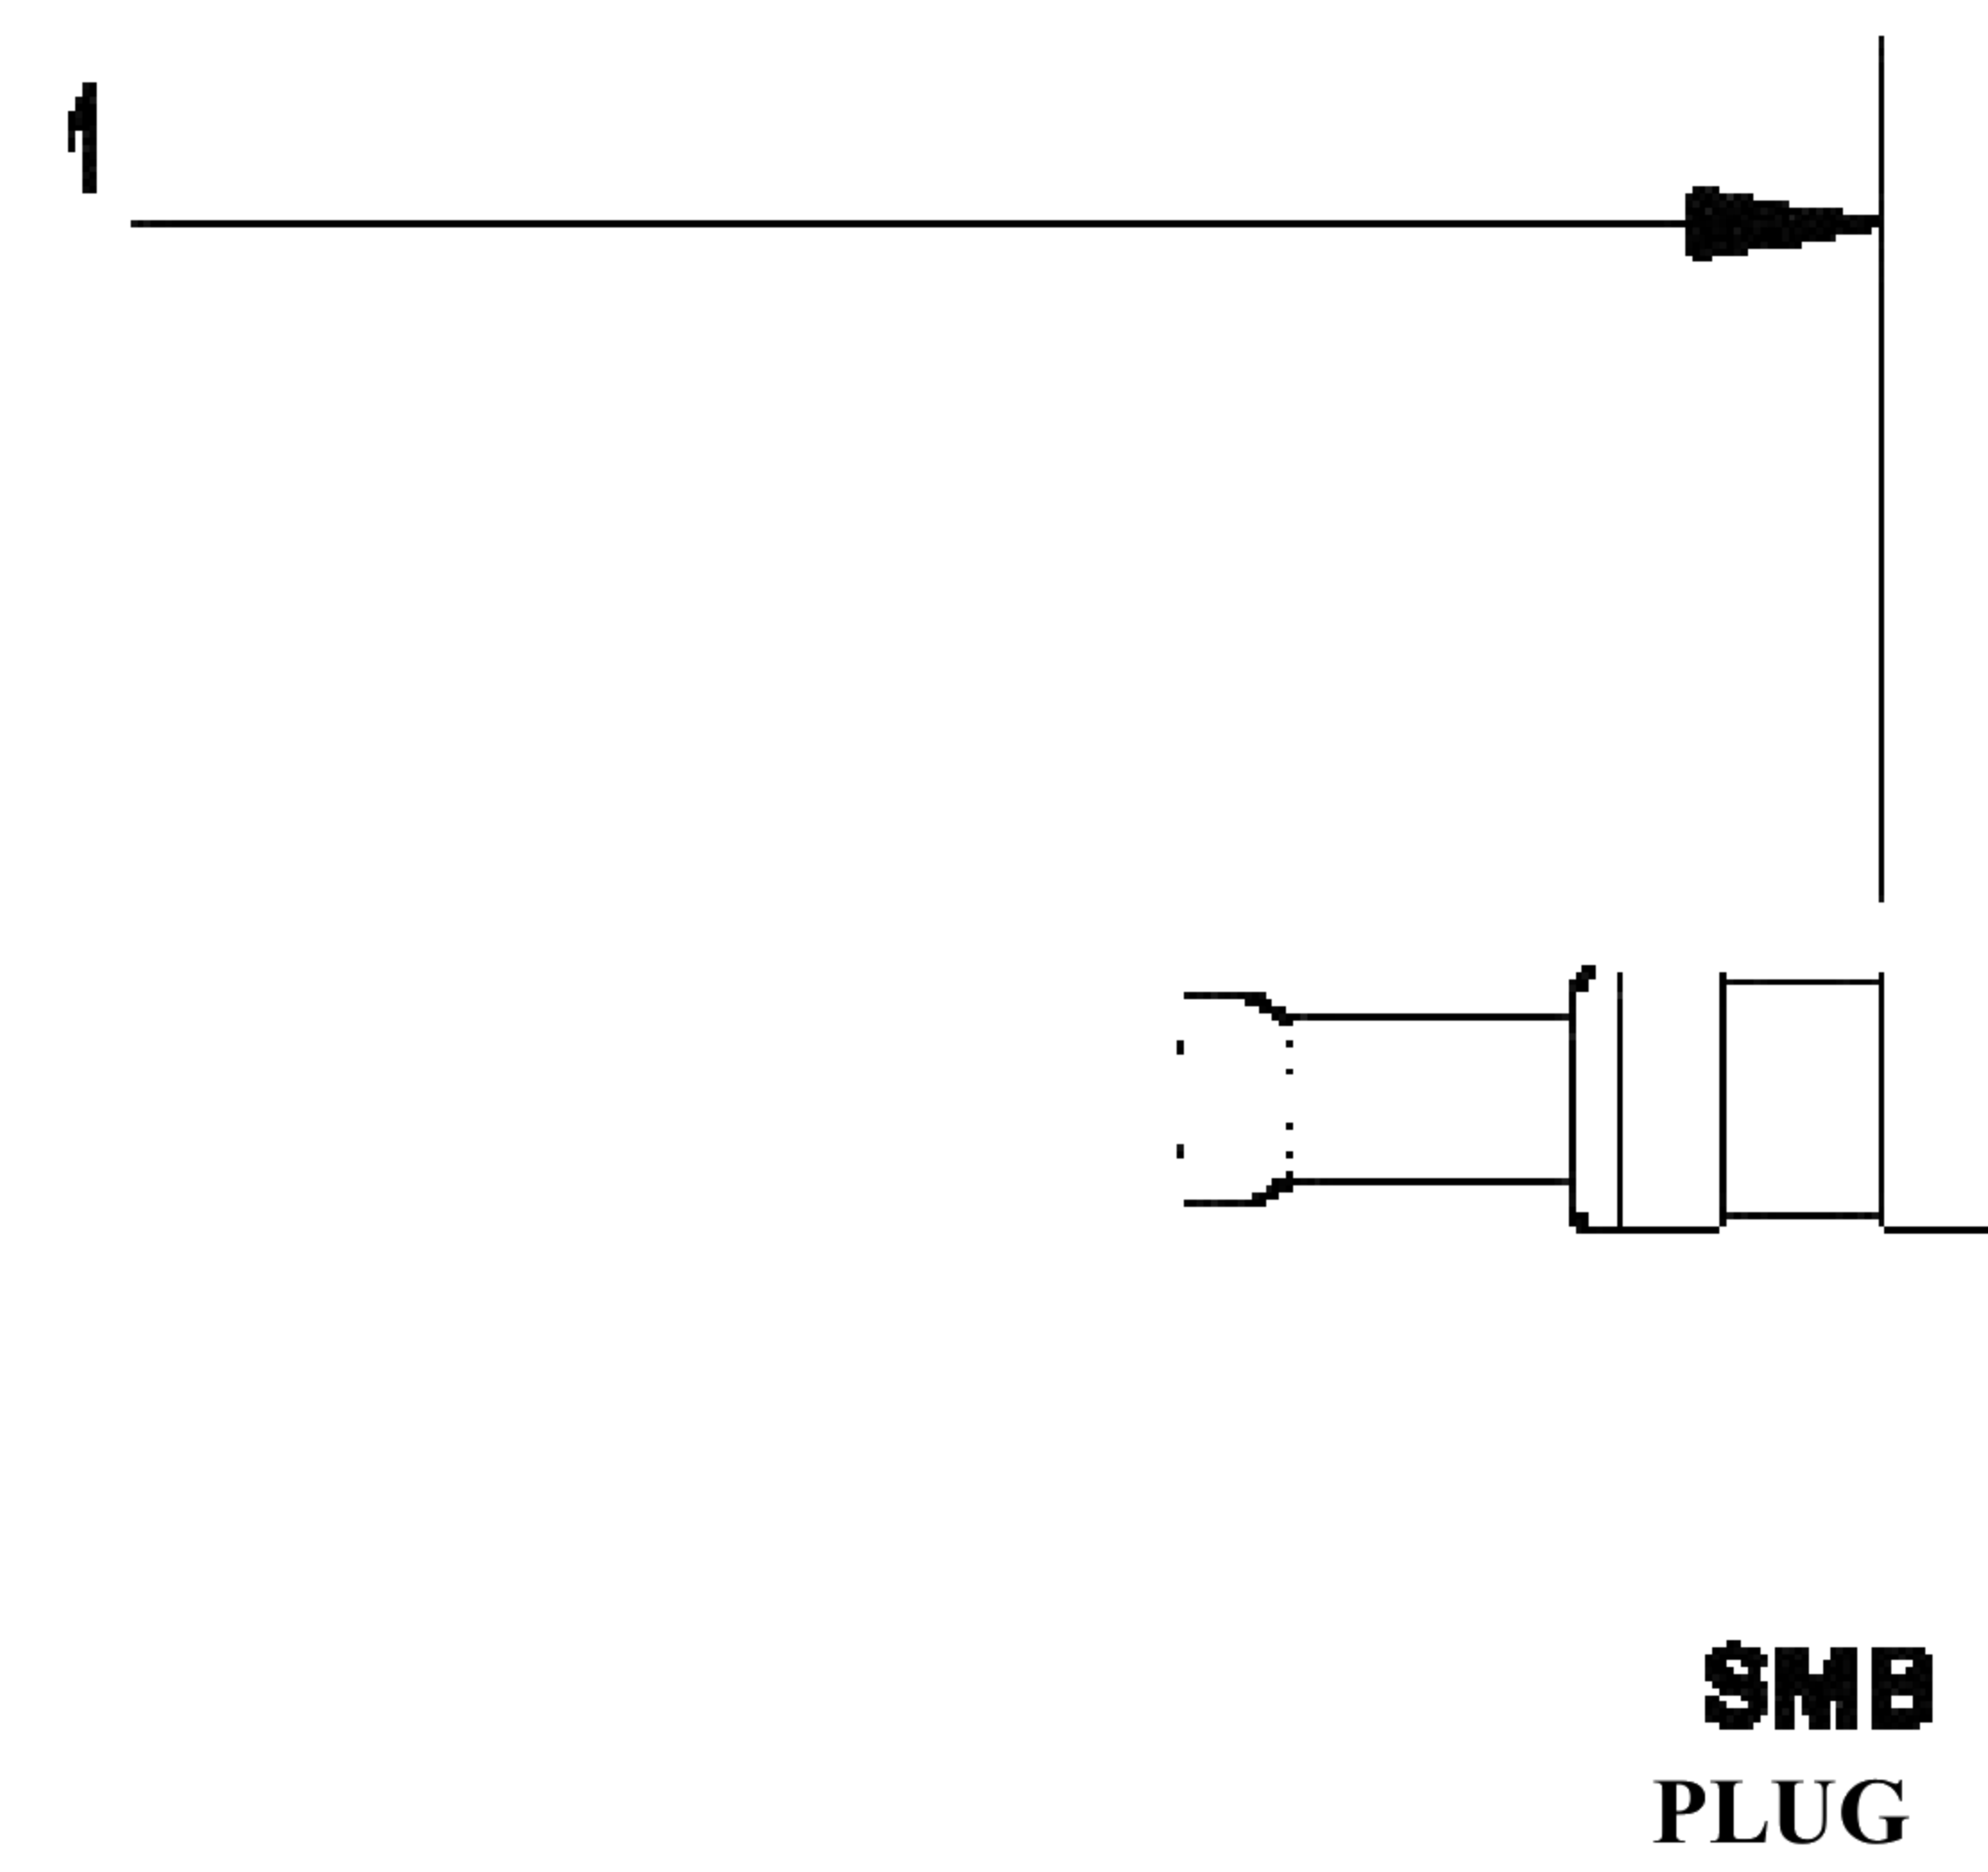

COMPONENTS	
SMB PLUG	50 OHM
SMB PLUG	50 OHM
RG188A/U	50 OHM

Standard Lengths	
-12	12-
-24	24"
-36	36"
■48	48"
-60	60 ^M
-XXX	Custom Length in inches

LENGTH MEASURED FROM

8th Floor, Building 1, Yongfu Science and Technology Center Industrial Park, Nanzha District 5, Humen, 523900, Dongguan, Guangdong, China.

Website: www.ebeestock.com

Email: sales@ebeestock.com

COAXIAL & FIBER OPTICS

DWG TITLE	ET30790	DES_	smb-plug-to-smb-plug-cable-12-inch-length-using-rg188-coax-rohs-003078
			6
SIZE A FSCM NO. 53919 CAD FILE 073102 SCALE N/A			127