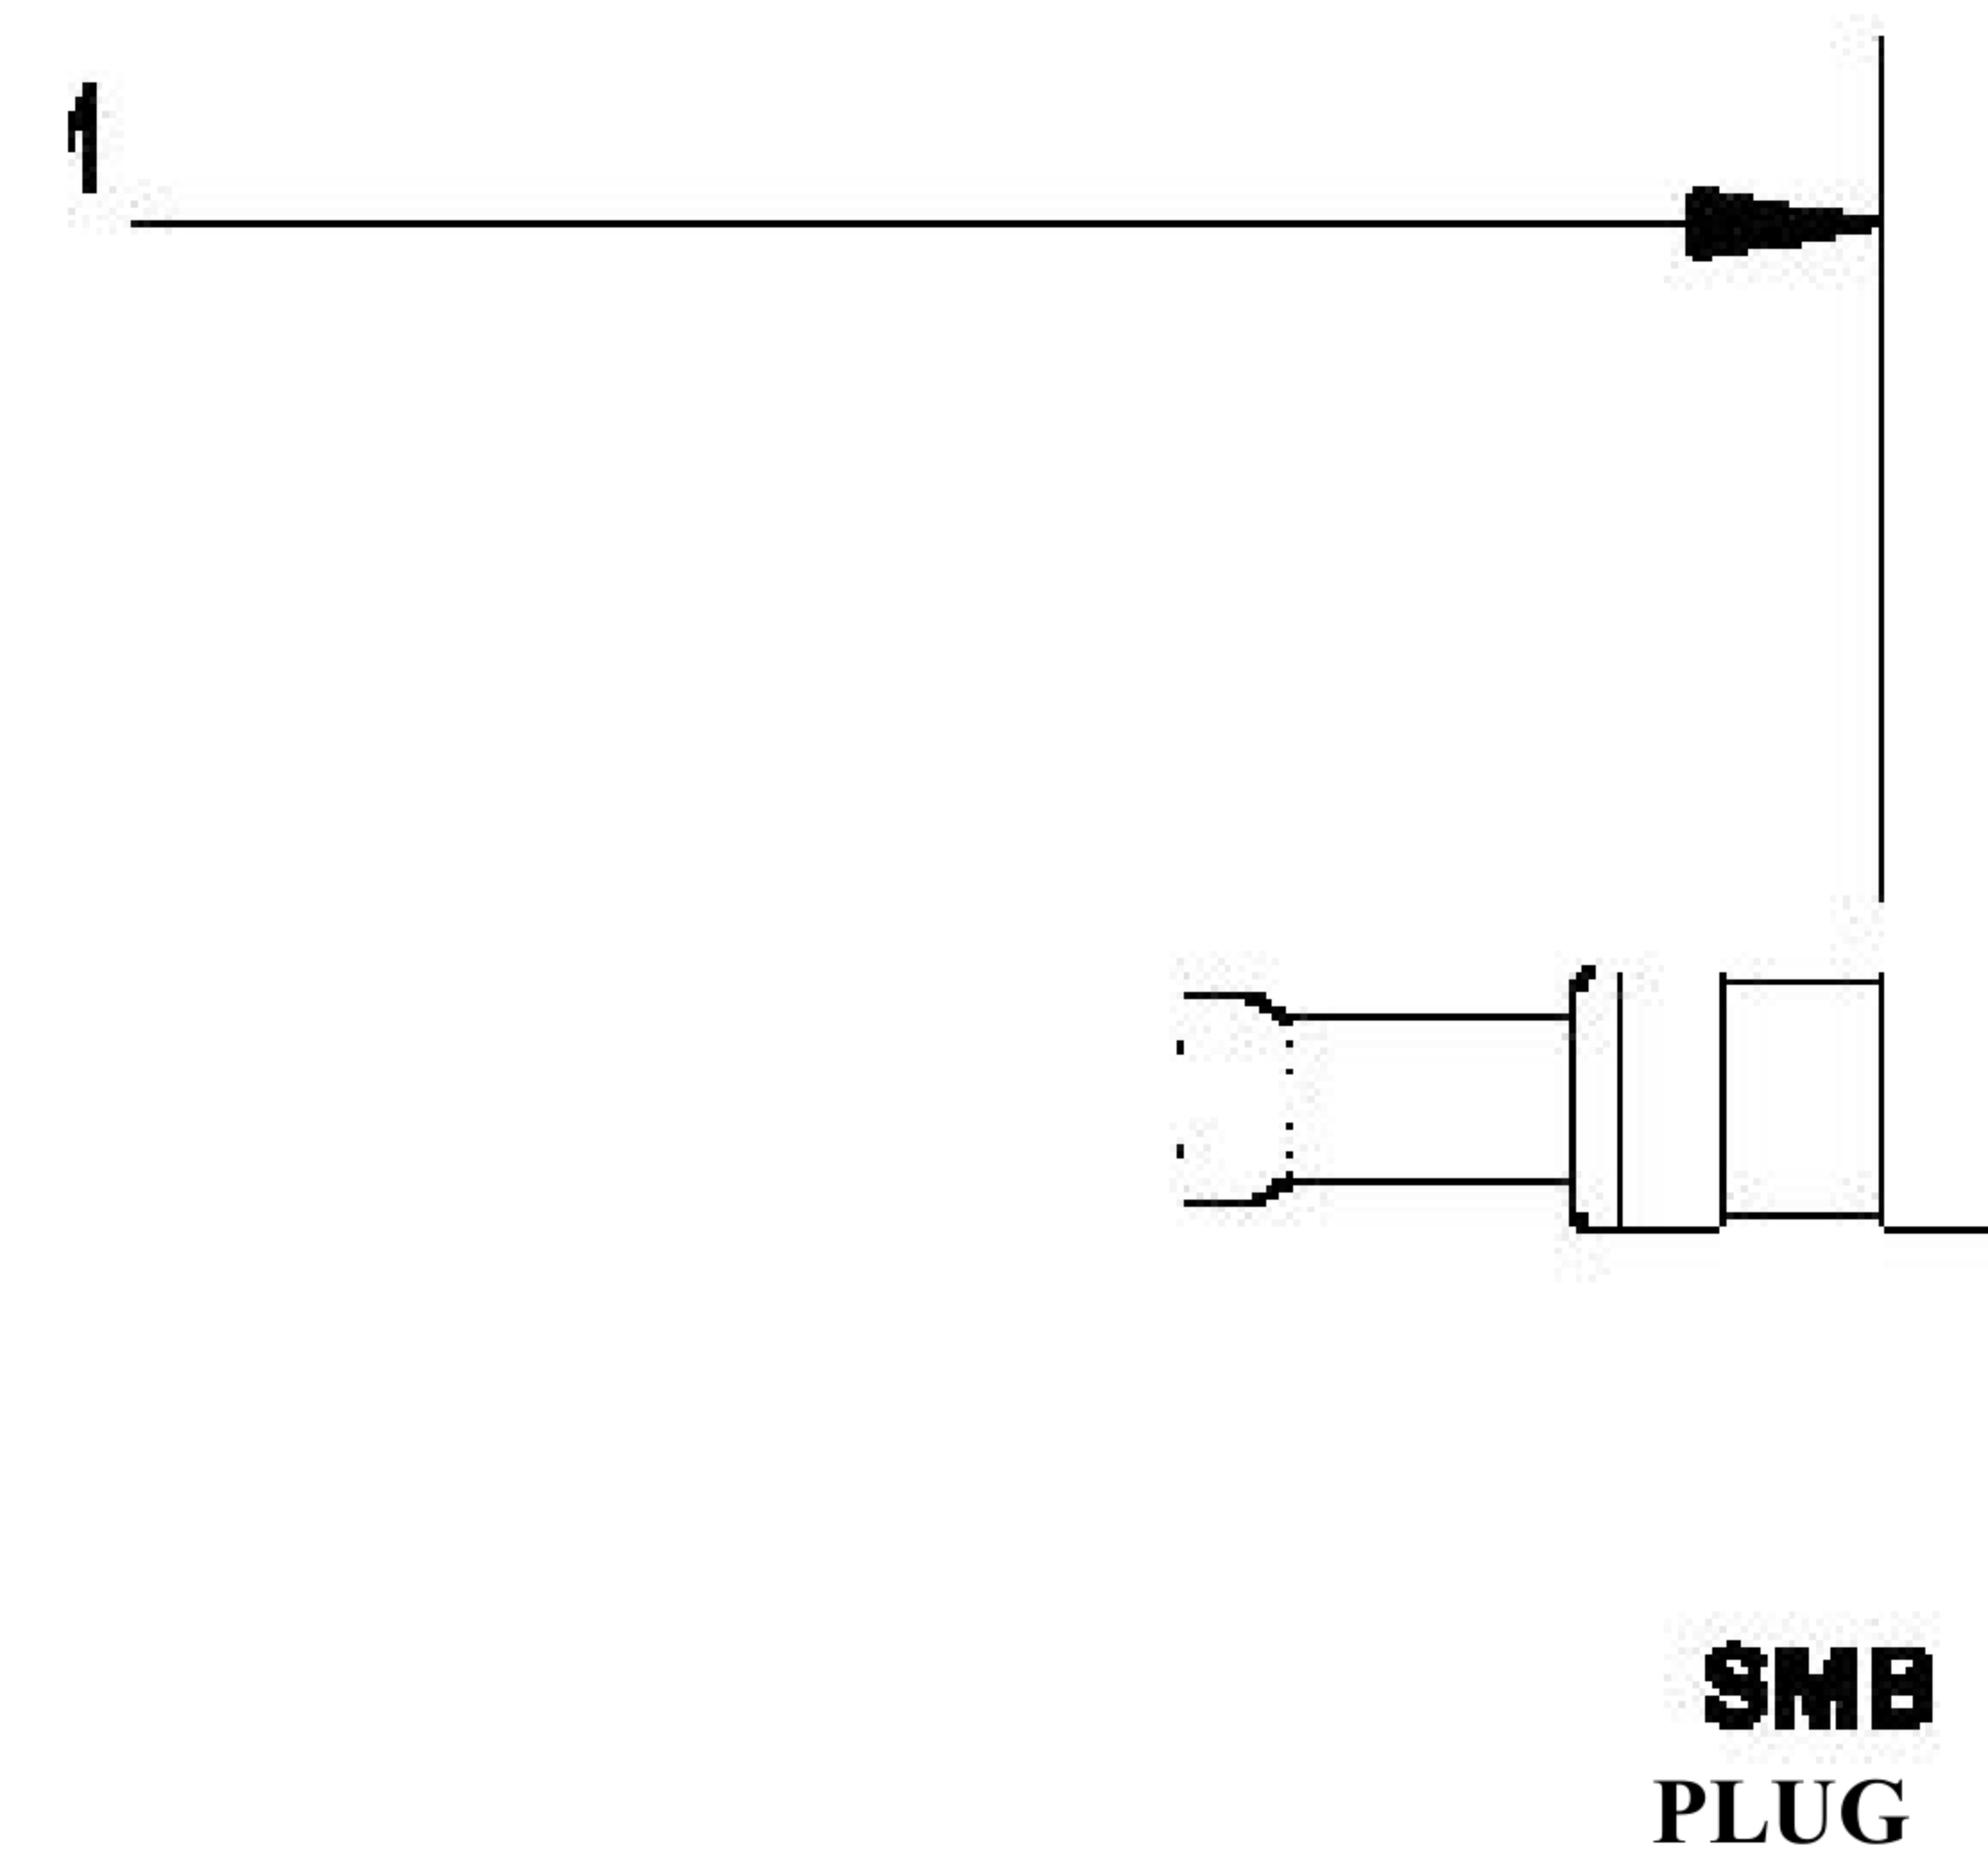

COMPONENTS	
SMB PLUG	50 OHM
SMB PLUG	50 OHM
RG188A/U	50 OHM

Standard Lengths	
-12	12-
-24	24"
-36	36"
■48	48"
-60	60 ^M
-XXX	Custom Length in inches

LENGTH MEASURED FROM

8th Floor, Building 1, Yongfu Science and Technology Center Industrial Park, Nanzha District 5, Humen, 523900, Dongguan, Guangdong, China.

Website: www.ebeestock.com

Email: sales@ebeestock.com

COAXIAL & FIBER OPTICS

DWG TITLE	ET30791	DES_	smb-plug-to-smb-plug-cable-12-inch-length-using-rg188-coax-rohs-003078
			6
SIZE A FSCM NO. 53919 CAD FILE 073102 SCALE N/A			127