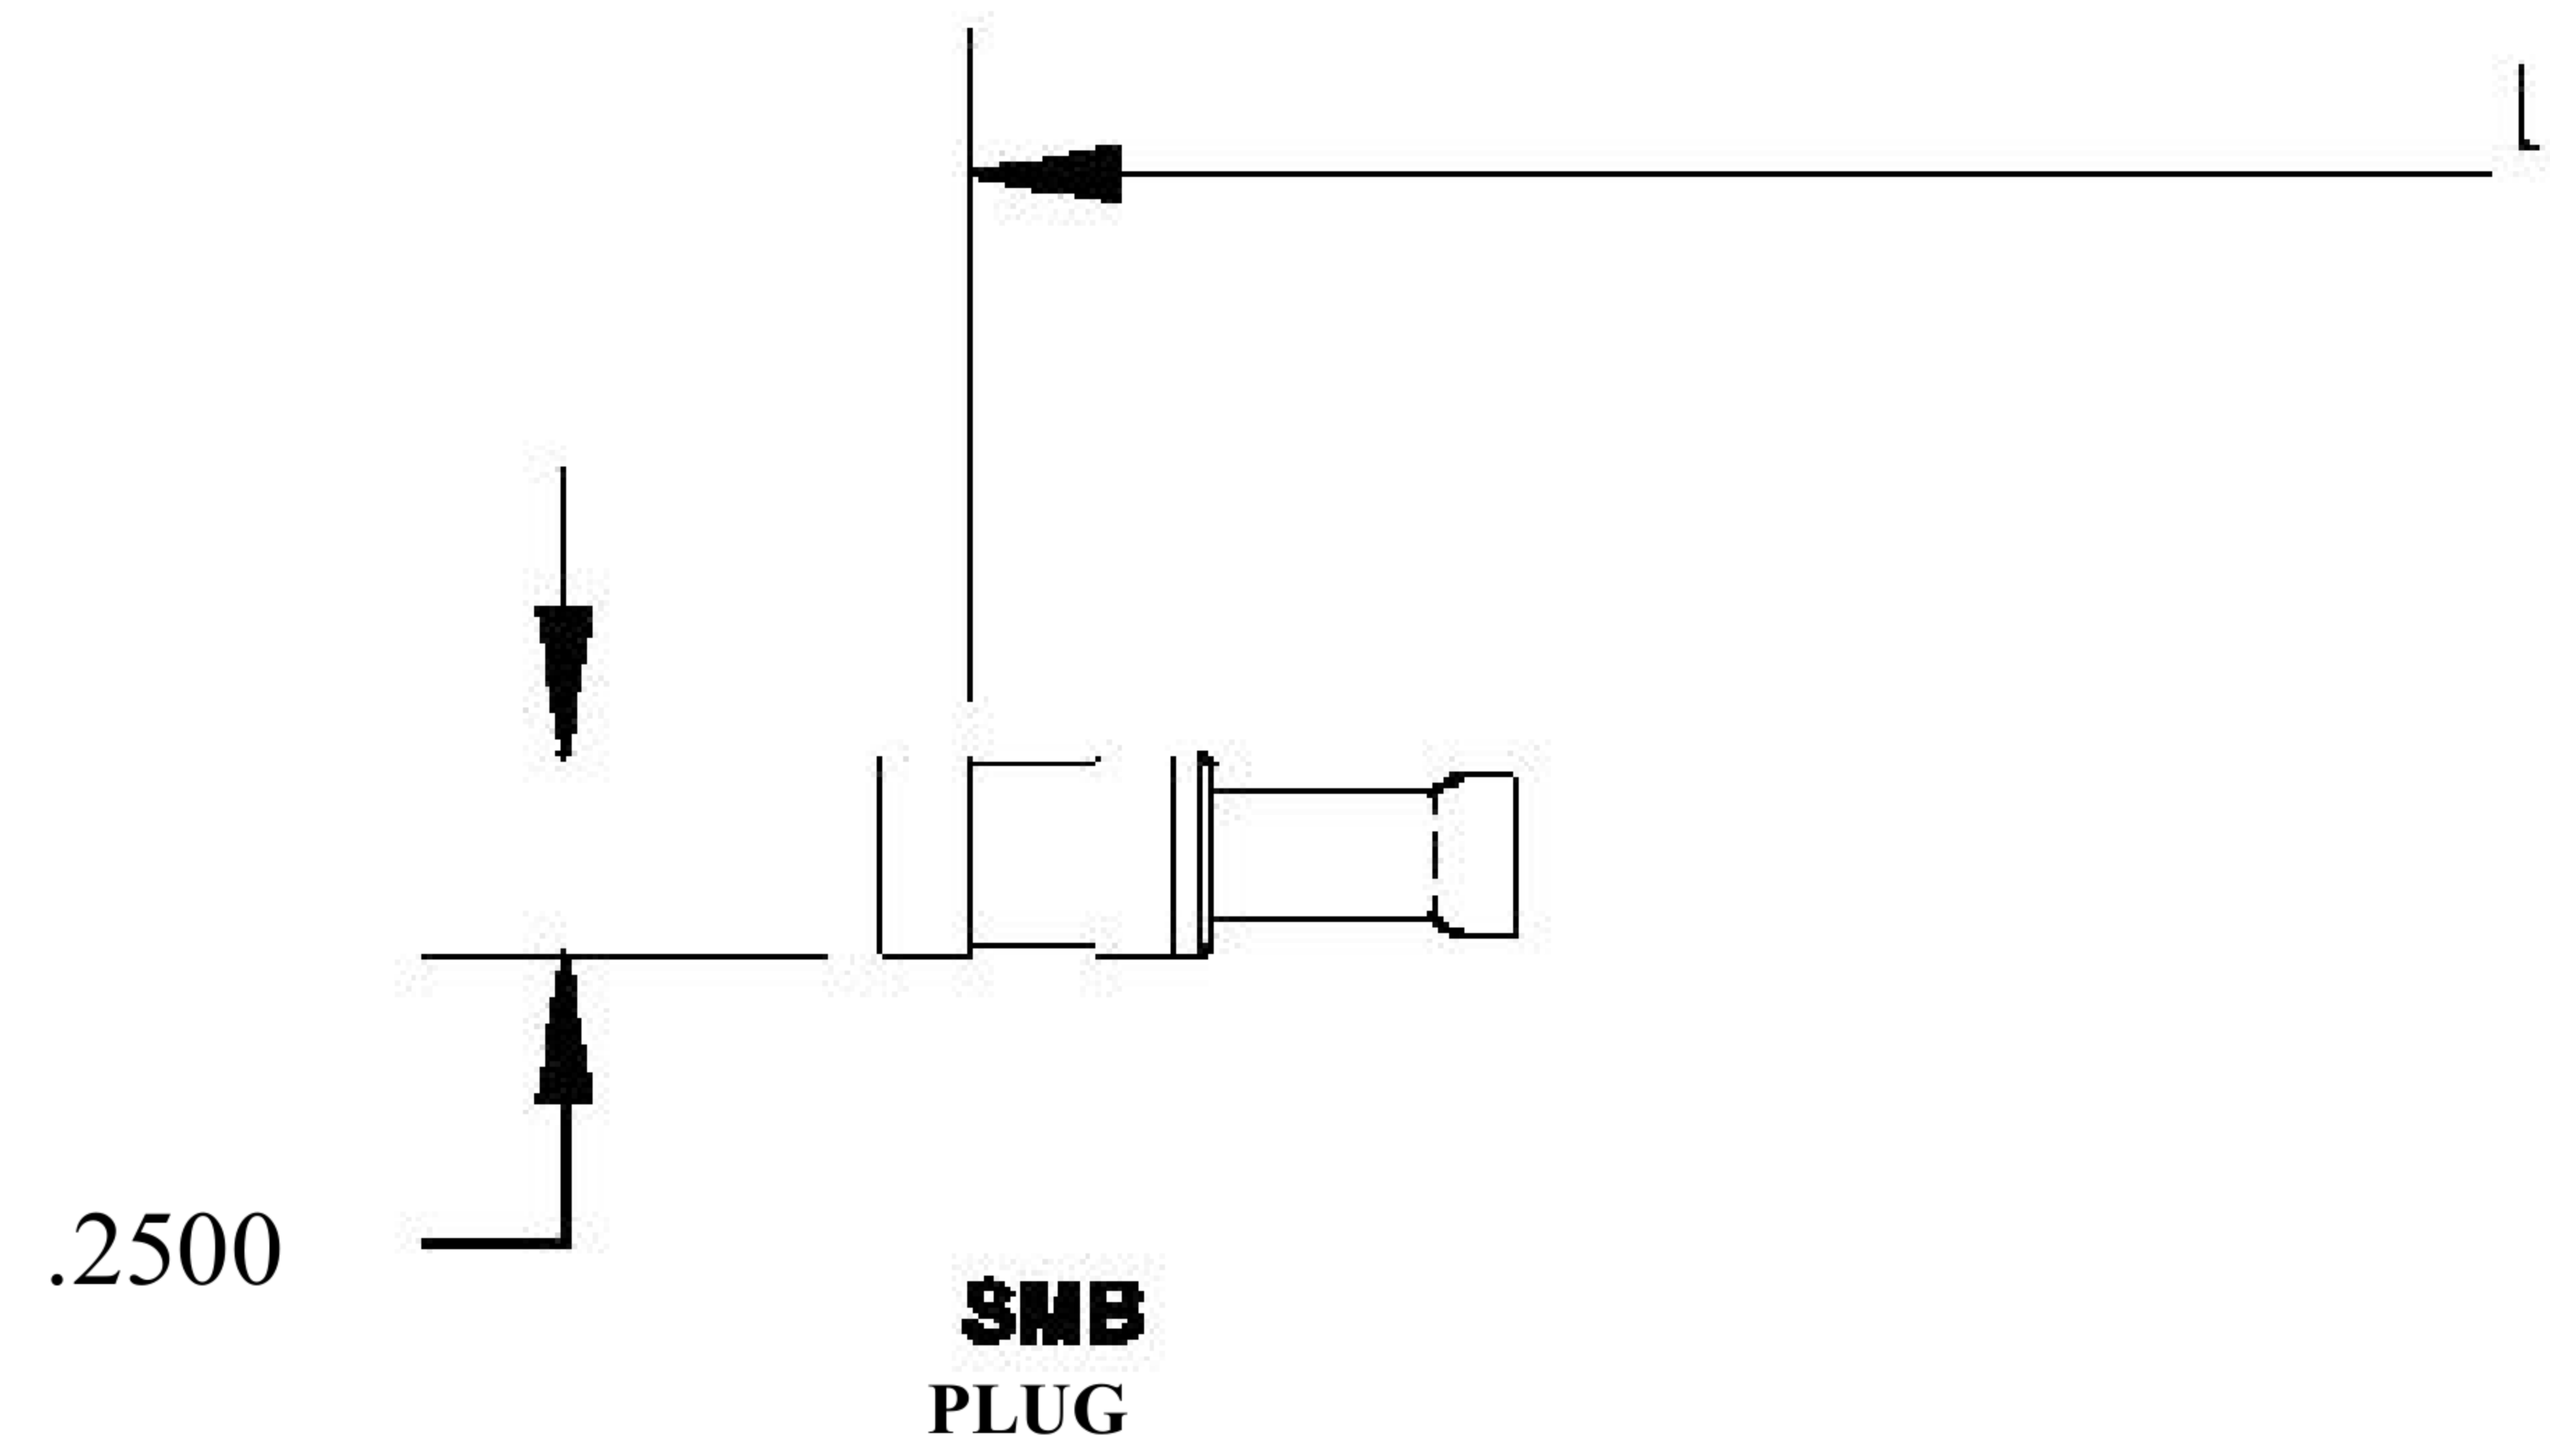

COMPONENTS	
SMB PLUG	50 OHM
SMB PLUG	50 OHM
RG188A/U	50 OHM

Standard Lengths	
-12	12-
-24	24"
-36	36"
■48	48"
-60	60 ^M
-XXX	Custom Length in inches

LENGTH MEASURED FROM

8th Floor, Building 1, Yongfu Science and Technology Center Industrial Park, Nanzha District 5, Humen, 523900, Dongguan, Guangdong, China.

Website: www.ebeestock.com

Email: sales@ebeestock.com

COAXIAL & FIBER OPTICS

DWG TITLE	ET30791	DES_	smb-plug-to-smb-plug-cable-12-inch-length-using-rg188-coax-rohs-003078
			6
SIZE A FSCM NO. 53919 CAD FILE 073102 SCALE N/A			127