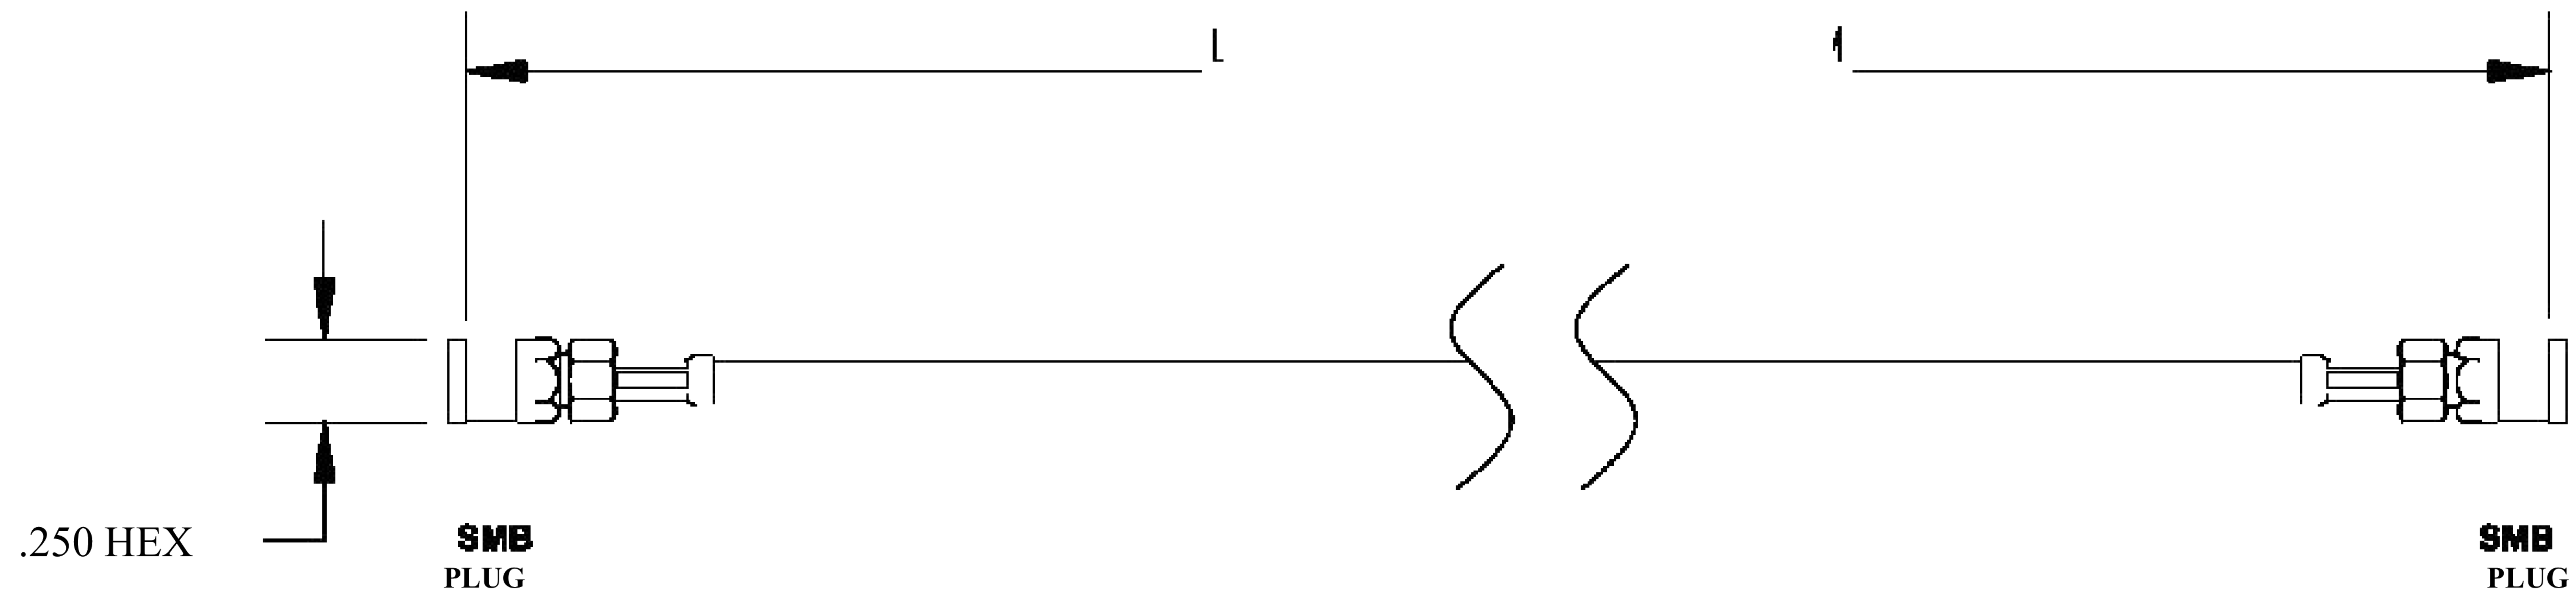

COMPONENTS	
SMB PLUG	50 OHM
SMB PLUG	50 OHM
RG196A/U	50 OHM

Standard Lengths	
-12	12-
-24	24"
-36	36"
■48	48"
-60	60 ^M
-XXX	Custom Length in inches

LENGTH MEASURED FROM

8th Floor, Building 1, Yongfu Science and Technology Center Industrial Park, Nanzha District 5, Humen, 523900, Dongguan, Guangdong, China.

Website: www.ebeestock.com

Email: sales@ebeestock.com

COAXIAL & FIBER OPTICS

DWG TITLE	ET30792	DES_	smb-plug-to-smb-plug-cable-12-inch-length-using-rg196-coax-0030792
SIZE A FSCM NO. 53919 CAD FILE 073102 SCALE N/A			127