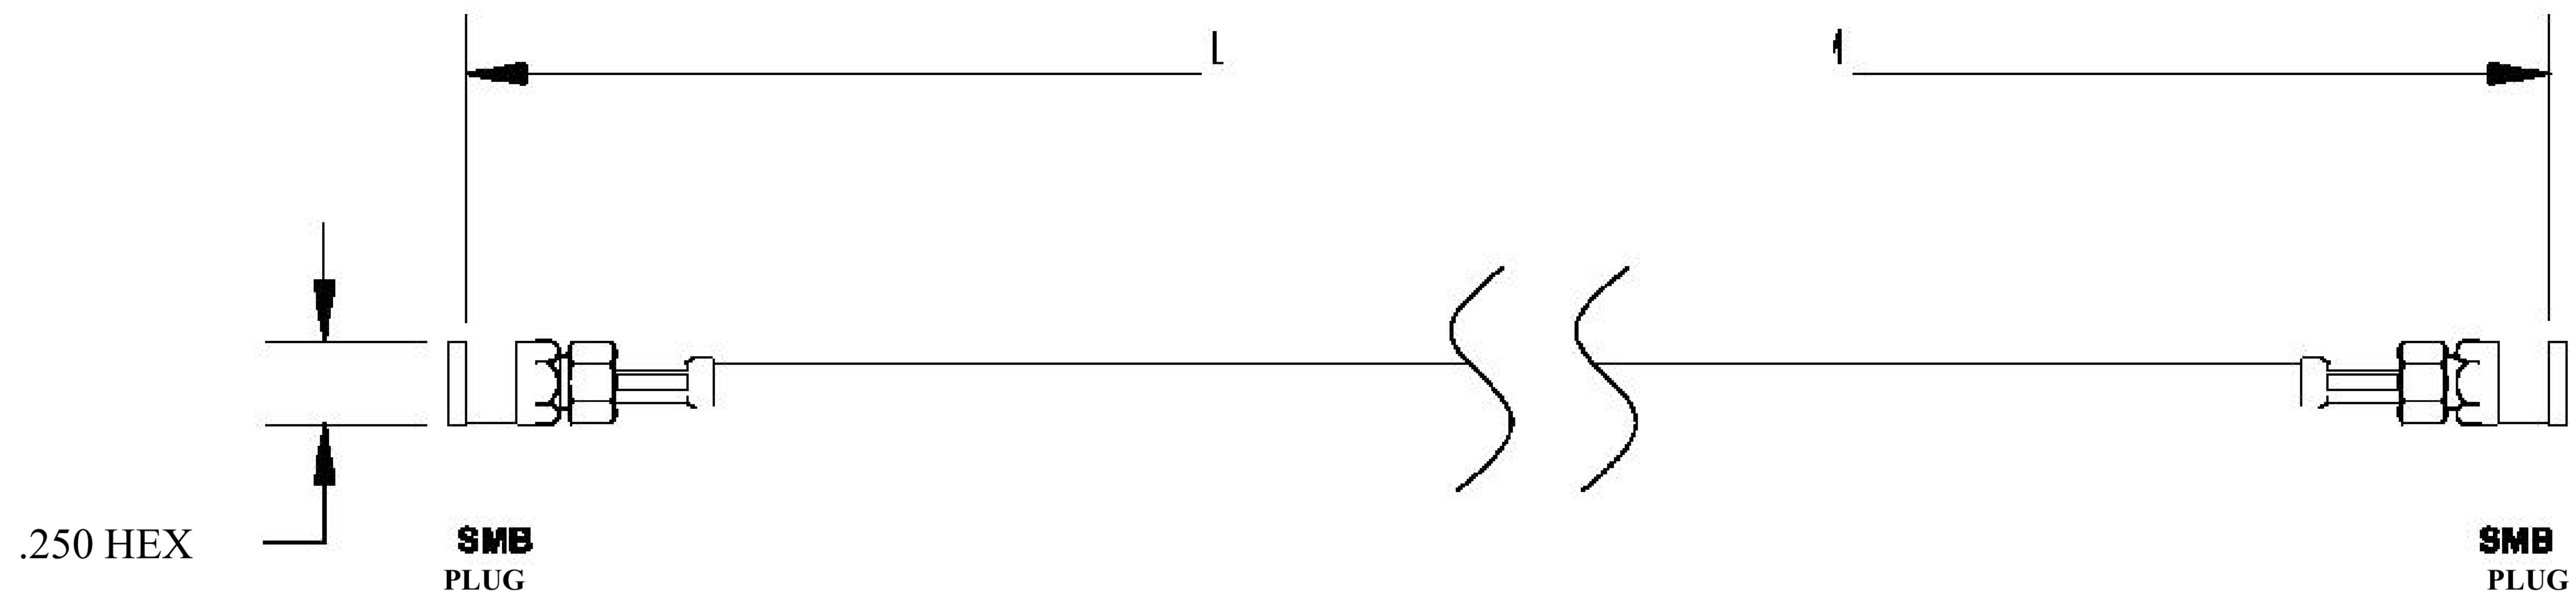

COMPONENTS	
SMB PLUG	50 OHM
SMB PLUG	50 OHM
RG196A/U	50 OHM

Standard Lengths	
-12	12-
-24	24"
-36	36"
■48	48"
-60	60 <sup>M</sup>
-XXX	Custom Length in inches

LENGTH MEASURED FROM

8th Floor, Building 1, Yongfu Science and Technology Center Industrial Park, Nanzha District 5, Humen, 523900, Dongguan, Guangdong, China.

Website: [www.ebeestock.com](http://www.ebeestock.com)

Email: [sales@ebeestock.com](mailto:sales@ebeestock.com)

**COAXIAL & FIBER OPTICS**

DWG TITLE ET30793	DES_ smb-plug-to-smb-plug-cable-12-inch-length-using-rg196-coax-0030792
----------------------	--

SIZE A | **FSCM NO. 53919** | CAD FILE 073102 | SCALE N/A | 127

**NOTES:**

1. UNLESS OTHERWISE SPECIFIED ALL DIMENSIONS ARE NOMINAL.
2. ALL SPECIFICATIONS ARE SUBJECT TO CHANGE WITHOUT NOTICE AT ANY TIME.