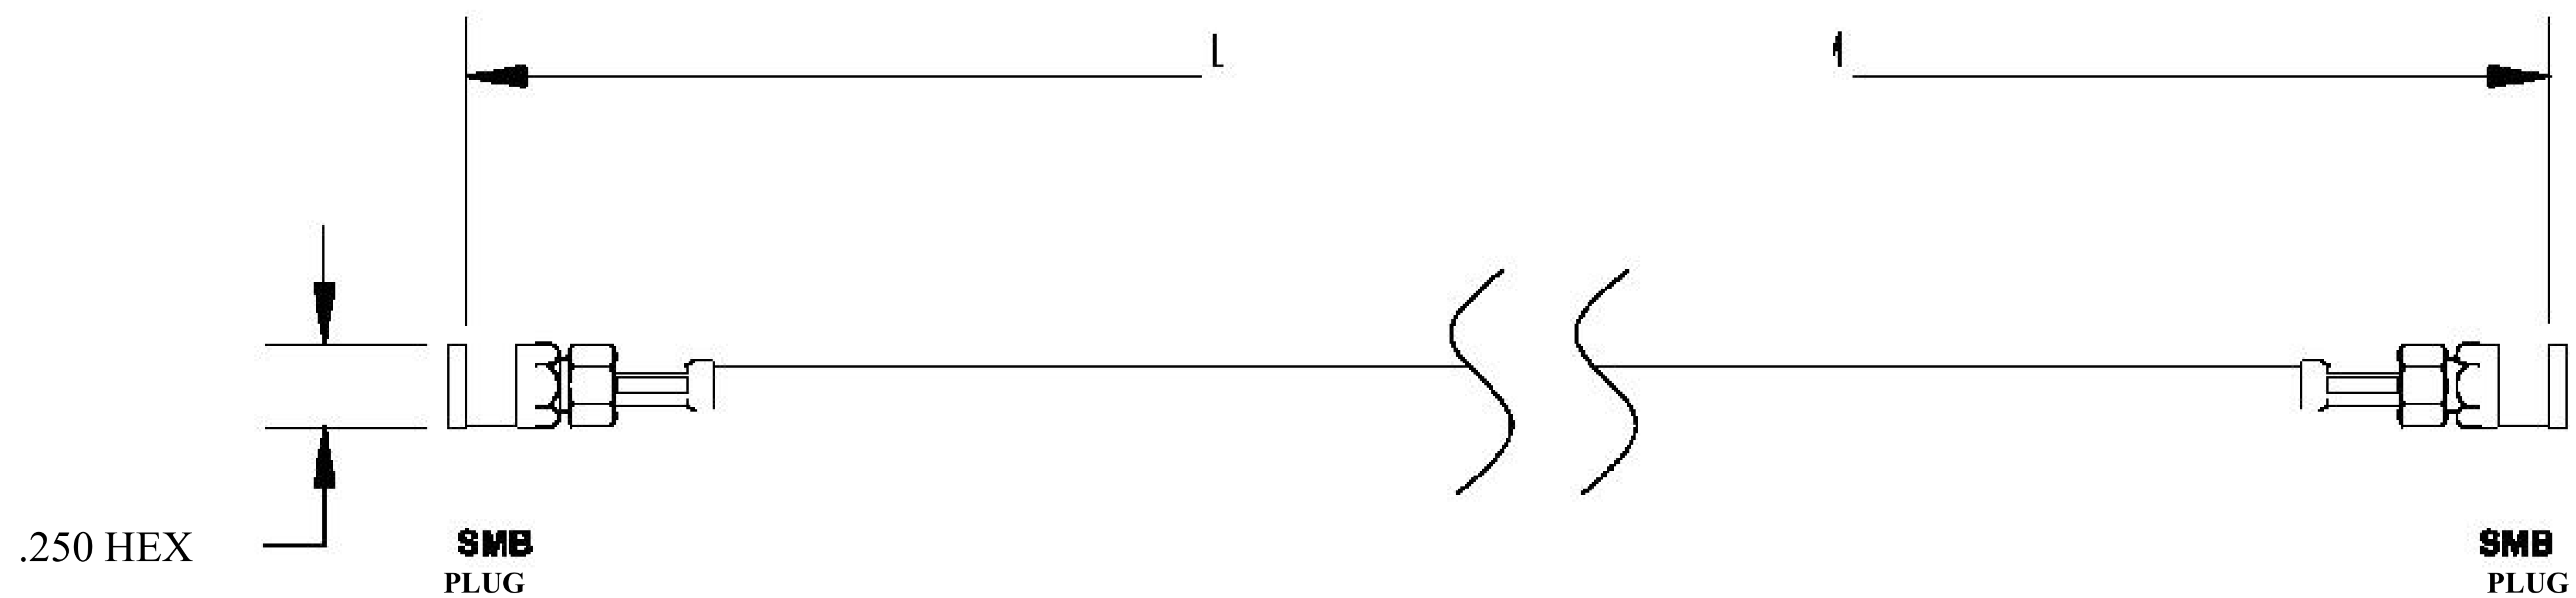

COMPONENTS	
SMB PLUG	50 OHM
SMB PLUG	50 OHM
RG196A/U	50 OHM

Standard Lengths	
-12	12-
-24	24"
-36	36"
■48	48"
-60	60 ^M
-XXX	Custom Length in inches

LENGTH MEASURED FROM

8th Floor, Building 1, Yongfu Science and Technology Center Industrial Park, Nanzha District 5, Humen, 523900, Dongguan, Guangdong, China.

Website: www.ebeestock.com

Email: sales@ebeestock.com

COAXIAL & FIBER OPTICS

DWG TITLE ET30794	DES_ smb-plug-to-smb-plug-cable-12-inch-length-using-rg196-coax-0030792
----------------------	--

SIZE A | FSCM NO. 53919 | CAD FILE 073102 | SCALE N/A | 127