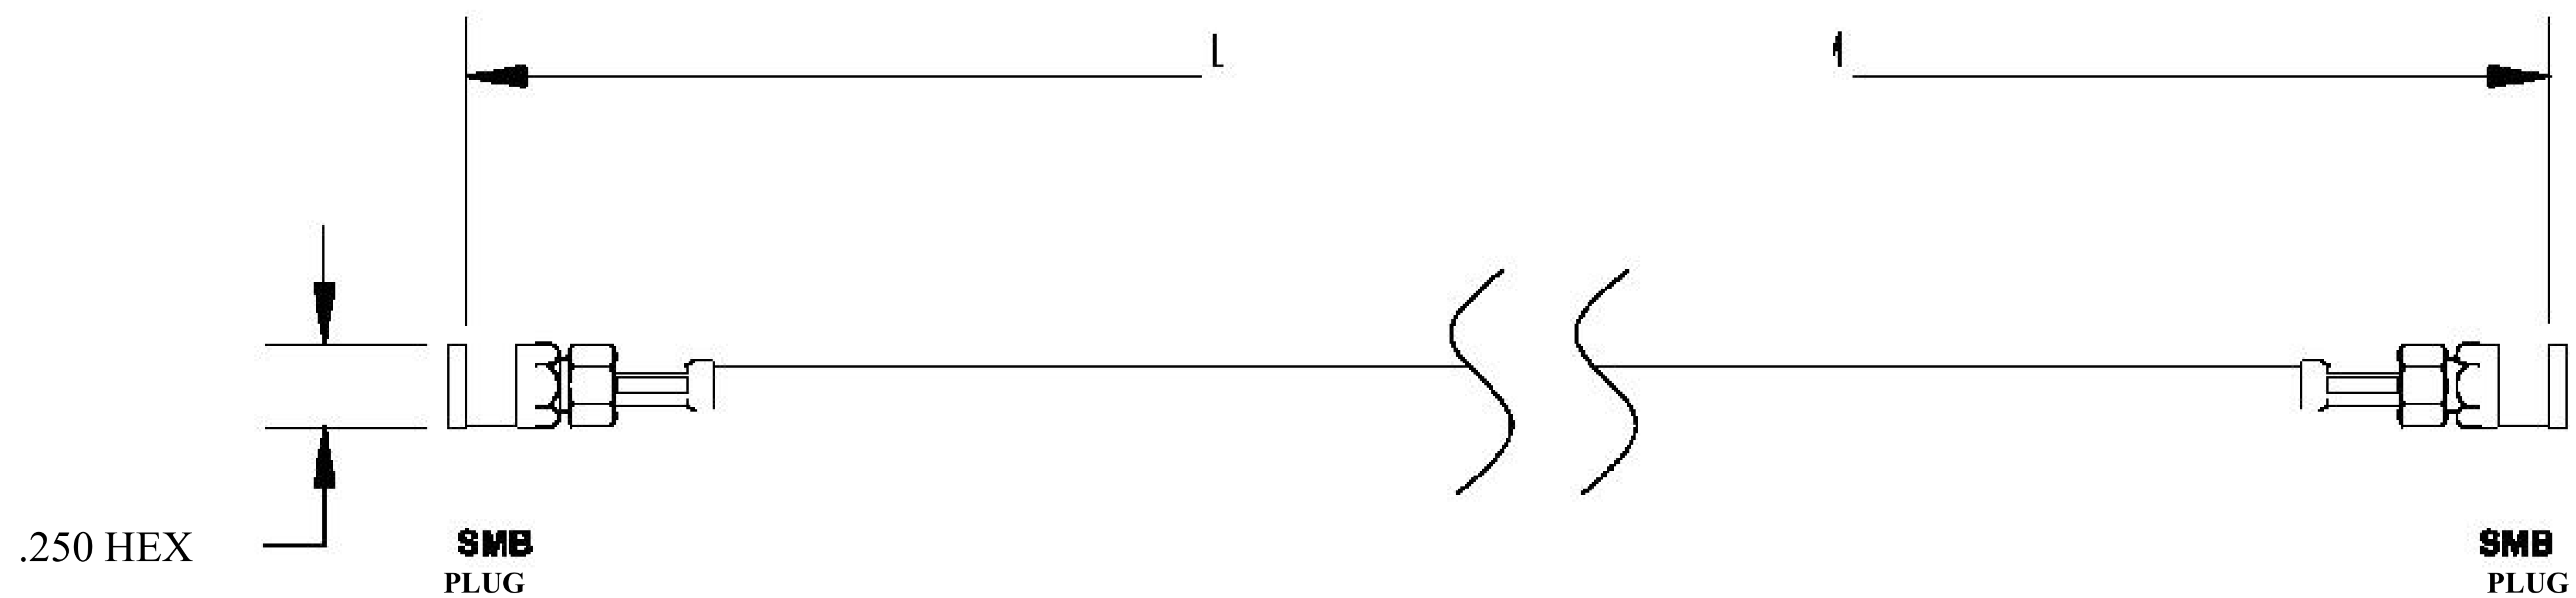

COMPONENTS	
SMB PLUG	50 OHM
SMB PLUG	50 OHM
RG196A/U	50 OHM

Standard Lengths	
-12	12-
-24	24"
-36	36"
■48	48"
-60	60 <sup>M</sup>
-XXX	Custom Length in inches

LENGTH MEASURED FROM

8th Floor, Building 1, Yongfu Science and Technology Center Industrial Park, Nanzha District 5, Humen, 523900, Dongguan, Guangdong, China.

Website: [www.ebeestock.com](http://www.ebeestock.com)

Email: [sales@ebeestock.com](mailto:sales@ebeestock.com)

COAXIAL & FIBER OPTICS

DWG TITLE	ET30795	DES_	smb-plug-to-smb-plug-cable-12-inch-length-using-rg196-coax-0030792
-----------	---------	------	--

SIZE A | FSCM NO. 53919 | CAD FILE 073102 | SCALE N/A | 127

NOTES:

1. UNLESS OTHERWISE SPECIFIED ALL DIMENSIONS ARE NOMINAL.
2. ALL SPECIFICATIONS ARE SUBJECT TO CHANGE WITHOUT NOTICE AT ANY TIME.