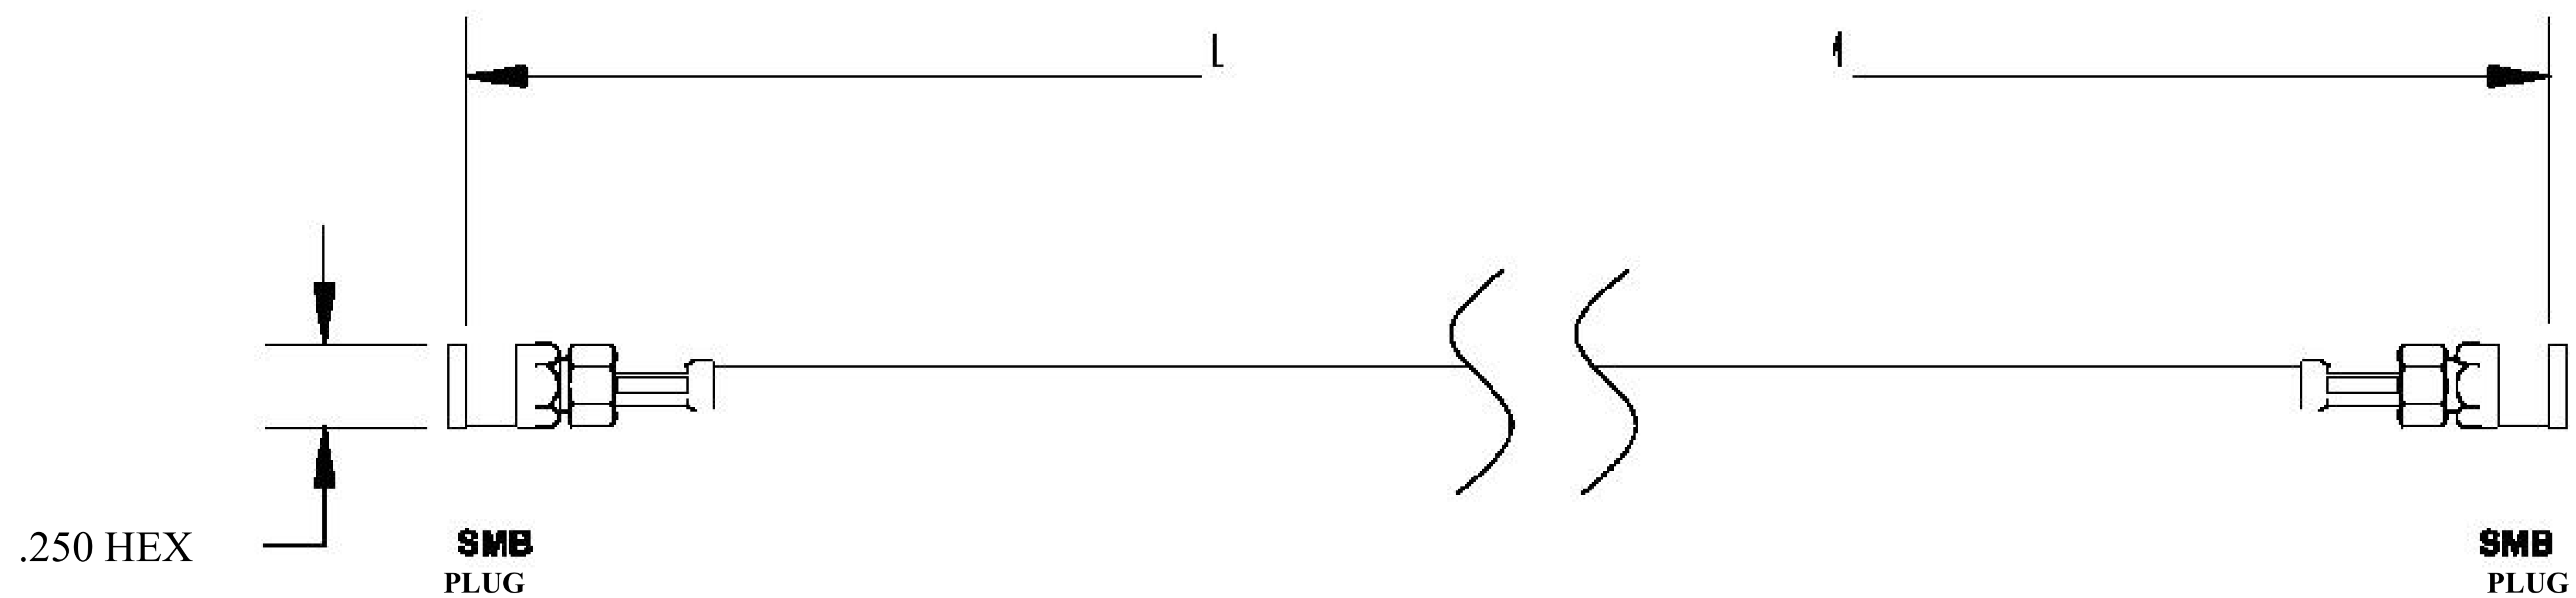

COMPONENTS	
SMB PLUG	50 OHM
SMB PLUG	50 OHM
RG196A/U	50 OHM

Standard Lengths	
-12	12-
-24	24"
-36	36"
■48	48"
-60	60 ^M
-XXX	Custom Length in inches

LENGTH MEASURED FROM

8th Floor, Building 1, Yongfu Science and Technology Center Industrial Park, Nanzha District 5, Humen, 523900, Dongguan, Guangdong, China.

Website: www.ebeestock.com

Email: sales@ebeestock.com

COAXIAL & FIBER OPTICS

DWG TITLE	ET30796	DES_	smb-plug-to-smb-plug-cable-12-inch-length-using-rg196-coax-0030792
-----------	---------	------	--

SIZE A | FSCM NO. 53919 | CAD FILE 073102 | SCALE N/A | 127