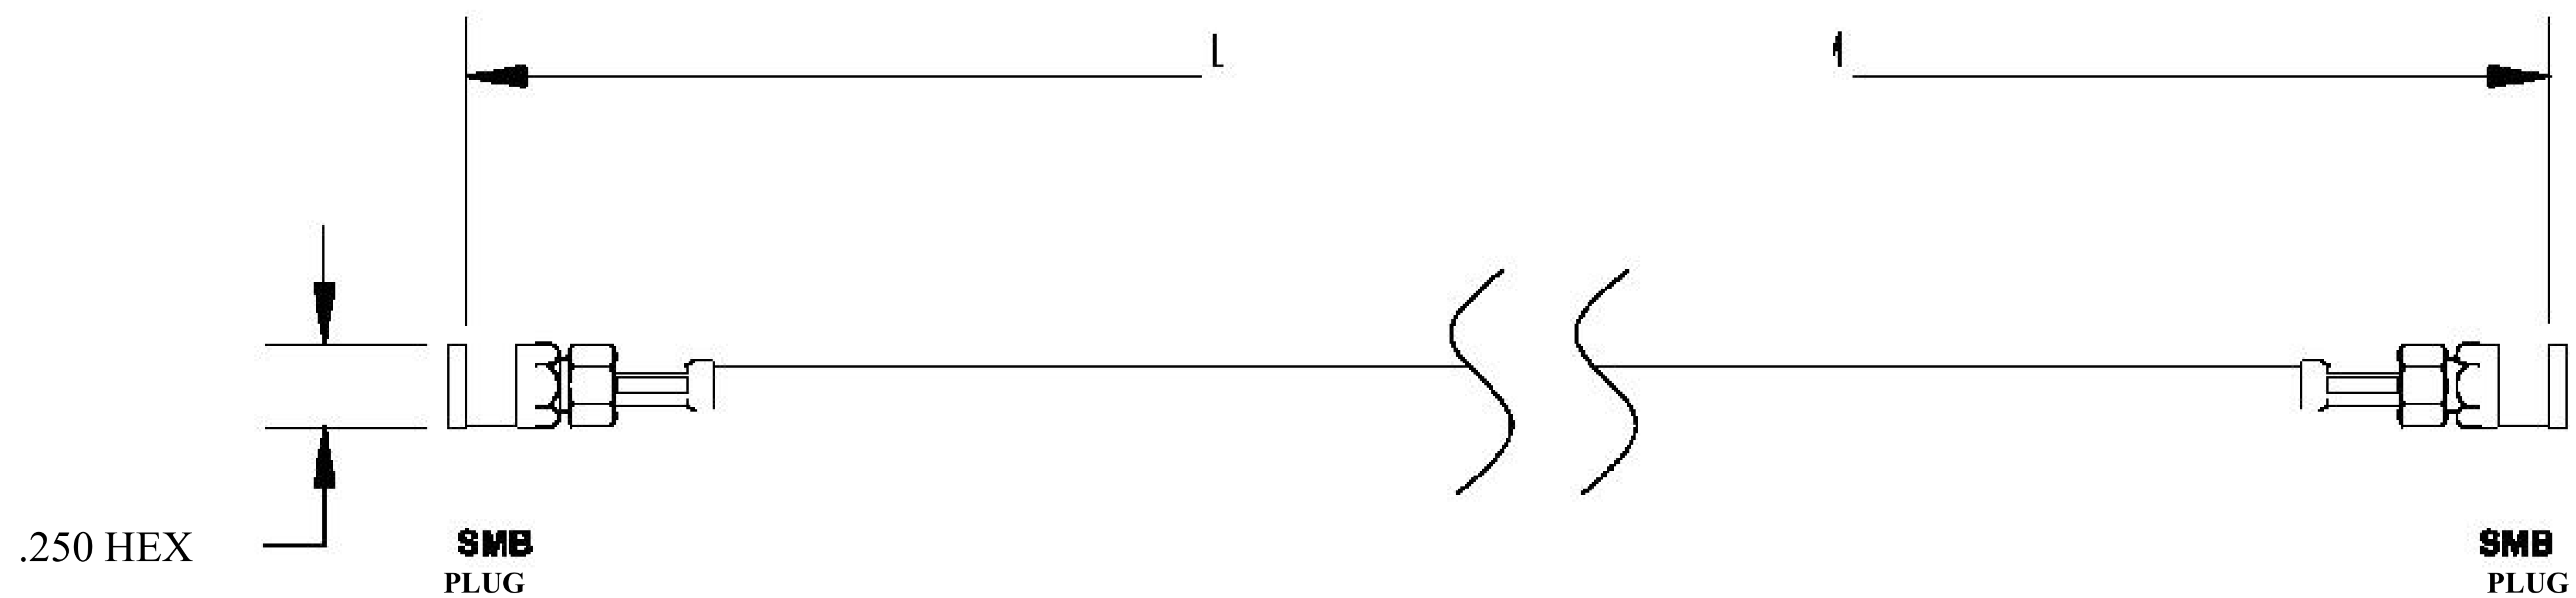

COMPONENTS	
SMB PLUG	50 OHM
SMB PLUG	50 OHM
RG196A/U	50 OHM

Standard Lengths	
-12	12-
-24	24"
-36	36"
■48	48"
-60	60 ^M
-XXX	Custom Length in inches

LENGTH MEASURED FROM

8th Floor, Building 1, Yongfu Science and Technology Center Industrial Park, Nanzha District 5, Humen, 523900, Dongguan, Guangdong, China.

Website: www.ebeestock.com

Email: sales@ebeestock.com

COAXIAL & FIBER OPTICS

DWG TITLE	DES_
ET30797	smb-plug-to-smb-plug-cable-12-inch-length-using-rg196-coax-0030792

SIZE A | **FSCM NO. 53919** | CAD FILE 073102 | SCALE N/A |