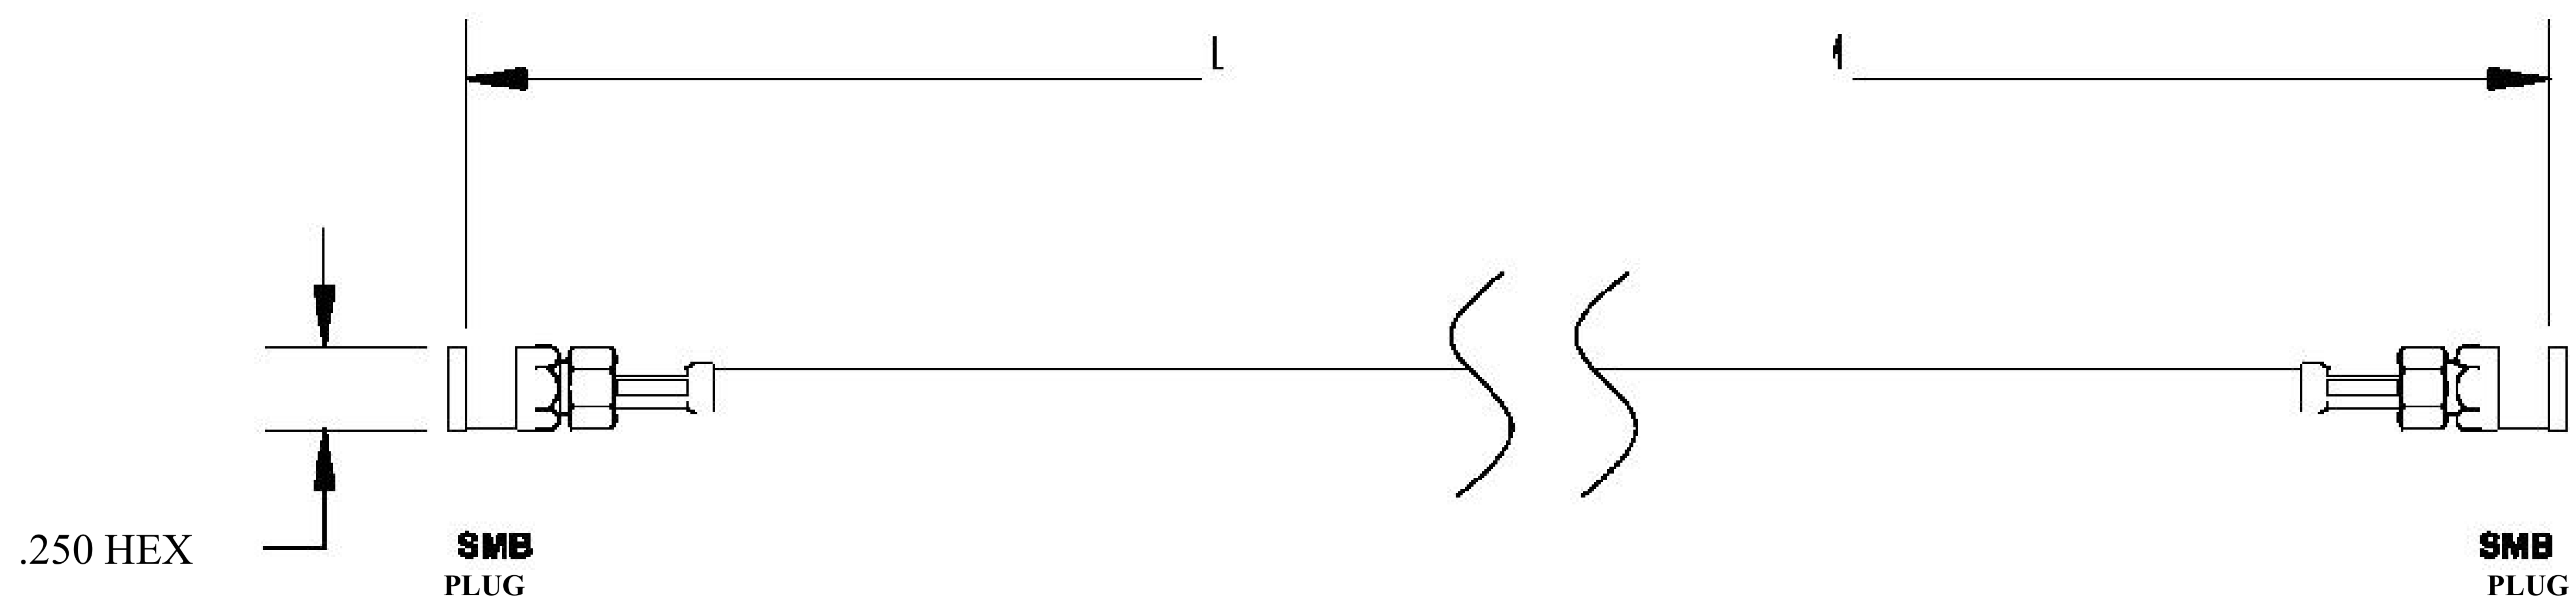

COMPONENTS	
SMB PLUG	50 OHM
SMB PLUG	50 OHM
RG196A/U	50 OHM

Standard Lengths	
-12	12-
-24	24"
-36	36"
■48	48"
-60	60 ^M
-XXX	Custom Length in inches

LENGTH MEASURED FROM

8th Floor, Building 1, Yongfu Science and Technology Center Industrial Park, Nanzha District 5, Humen, 523900, Dongguan, Guangdong, China.

Website: www.ebeestock.com

Email: sales@ebeestock.com

COAXIAL & FIBER OPTICS

DWG TITLE	ET30798	DES_	smb-plug-to-smb-plug-cable-12-inch-length-using-rg196-coax-rohs-0030798
-----------	---------	------	---

SIZE A | FSCM NO. 53919 | CAD FILE 073102 | SCALE N/A | 127

NOTES:

- UNLESS OTHERWISE SPECIFIED ALL DIMENSIONS ARE NOMINAL.
- ALL SPECIFICATIONS ARE SUBJECT TO CHANGE WITHOUT NOTICE AT ANY TIME.

RoHS Compliance Certified