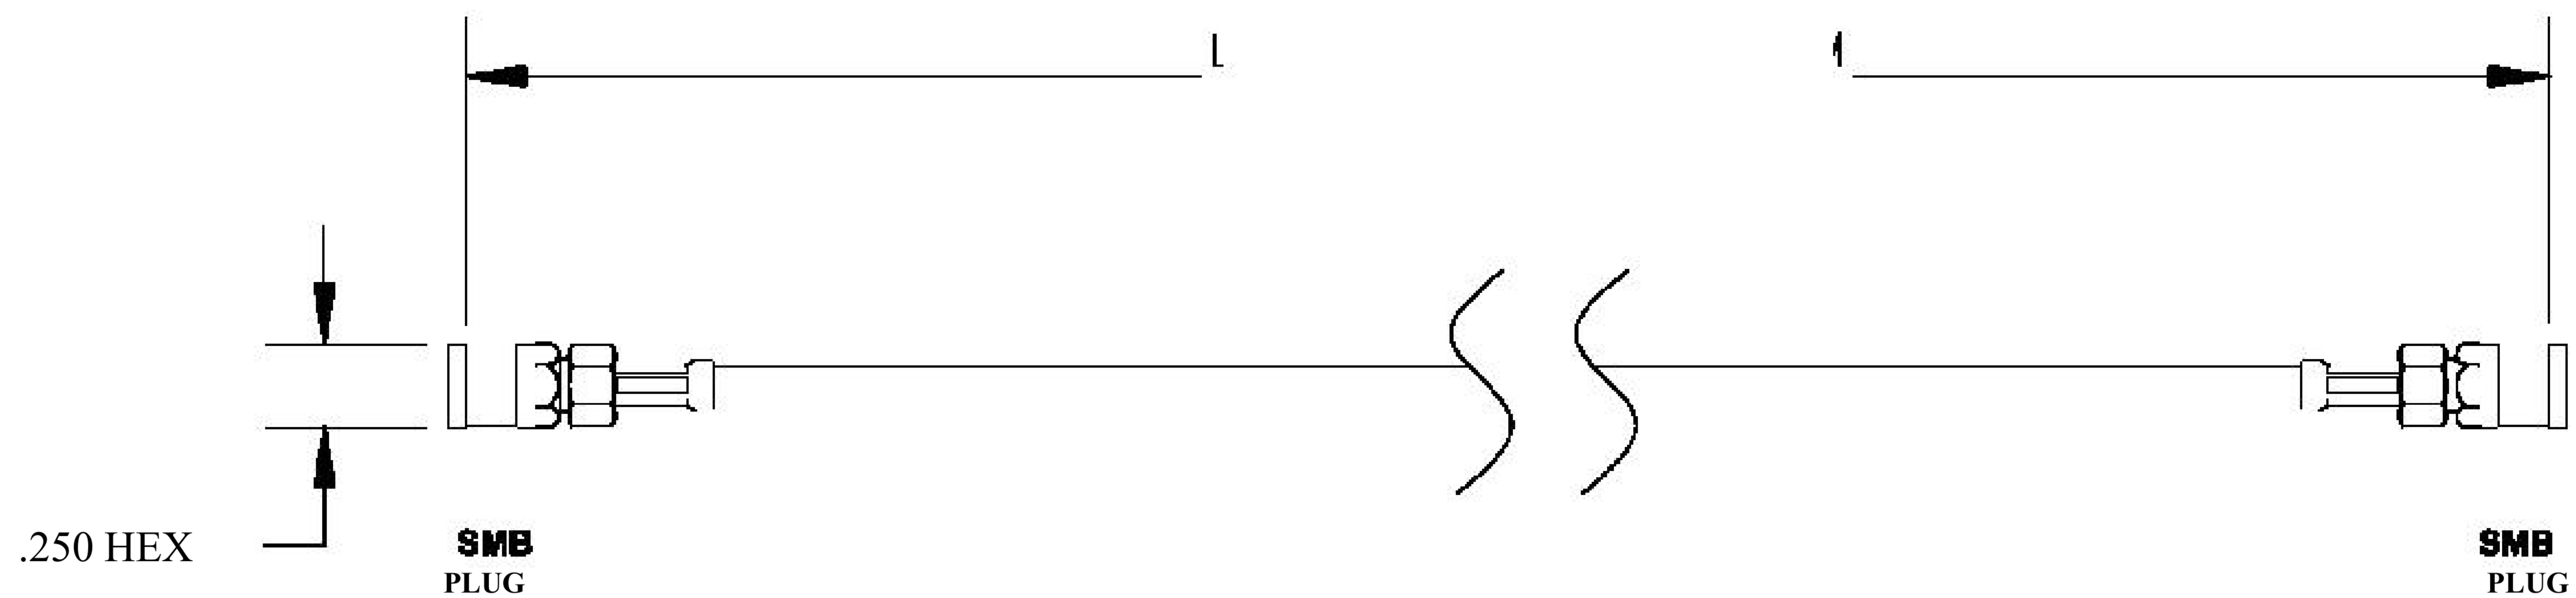

COMPONENTS	
SMB PLUG	50 OHM
SMB PLUG	50 OHM
RG196A/U	50 OHM

Standard Lengths	
-12	12-
-24	24"
-36	36"
■48	48"
-60	60 ^M
-XXX	Custom Length in inches

LENGTH MEASURED FROM

8th Floor, Building 1, Yongfu Science and Technology Center Industrial Park, Nanzha District 5, Humen, 523900, Dongguan, Guangdong, China.

Website: www.ebeestock.com

Email: sales@ebeestock.com

COAXIAL & FIBER OPTICS

DWG TITLE	ET30799	DES_	smb-plug-to-smb-plug-cable-12-inch-length-using-rg196-coax-rohs-0030798
-----------	---------	------	---

SIZE A | FSCM NO. 53919 | CAD FILE 073102 | SCALE N/A |

127

NOTES:

1. UNLESS OTHERWISE SPECIFIED ALL DIMENSIONS ARE NOMINAL.
2. ALL SPECIFICATIONS ARE SUBJECT TO CHANGE WITHOUT NOTICE AT ANY TIME.

RoHS
Compliance
Certified