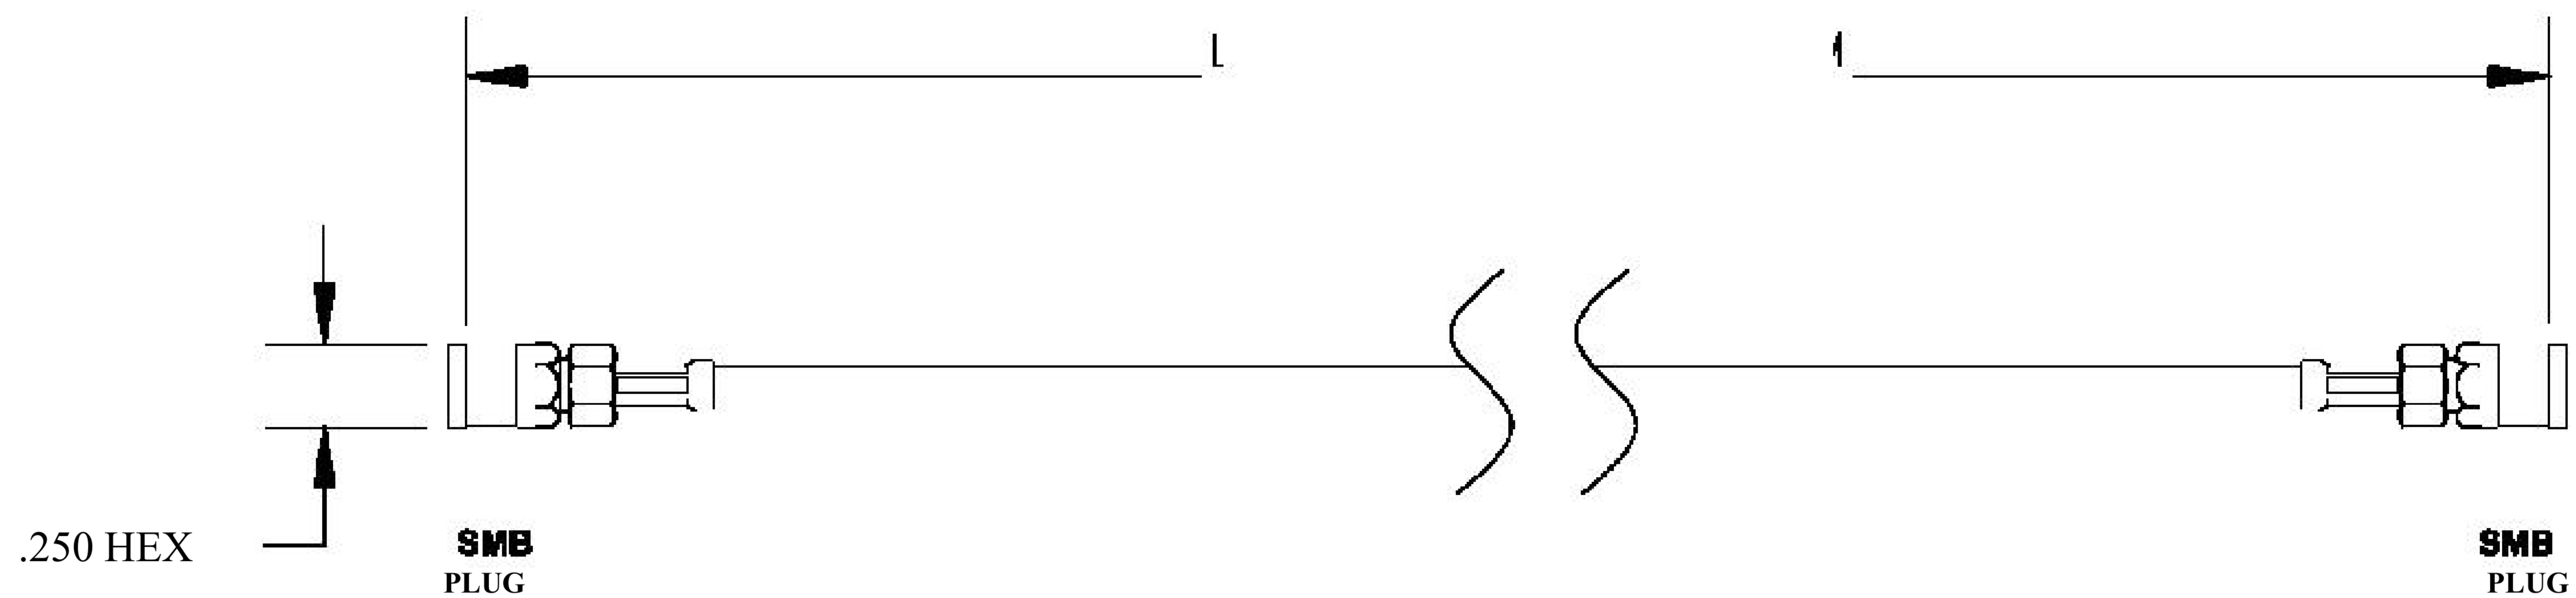

COMPONENTS	
SMB PLUG	50 OHM
SMB PLUG	50 OHM
RG196A/U	50 OHM

Standard Lengths	
-12	12-
-24	24"
-36	36"
■48	48"
-60	60 ^M
-XXX	Custom Length in inches

LENGTH MEASURED FROM

8th Floor, Building 1, Yongfu Science and Technology Center Industrial Park, Nanzha District 5, Humen, 523900, Dongguan, Guangdong, China.

Website: www.ebeestock.com

Email: sales@ebeestock.com

COAXIAL & FIBER OPTICS

DWG TITLE	ET30800	DES_	smb-plug-to-smb-plug-cable-12-inch-length-using-rg196-coax-rohs-0030798
-----------	---------	------	---