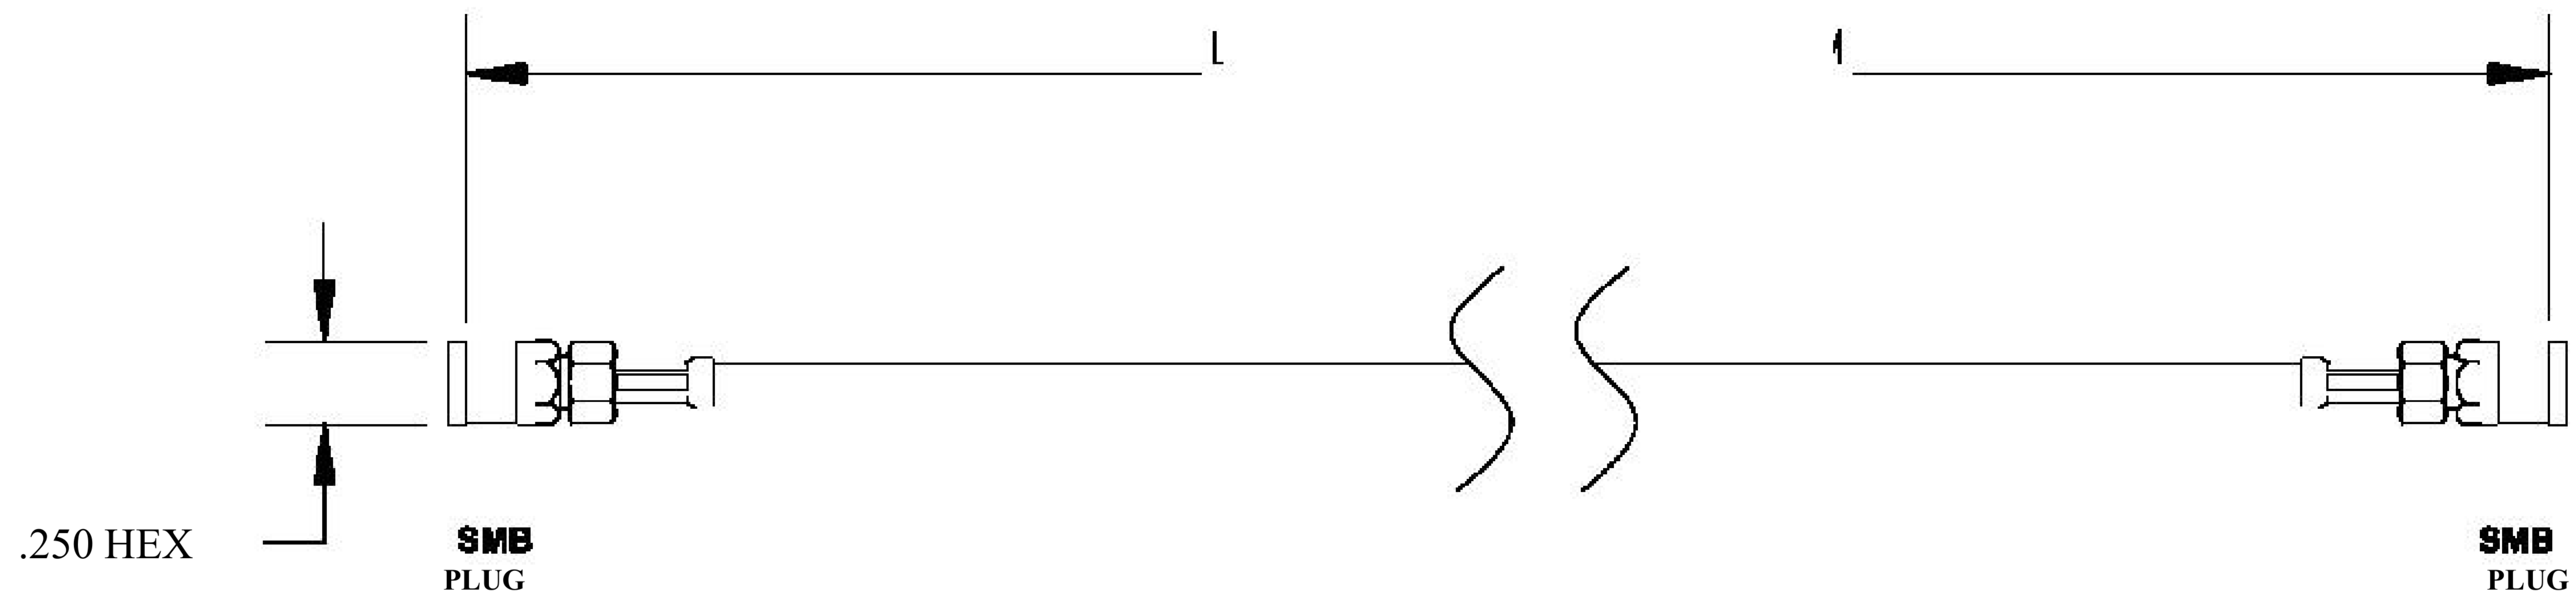

COMPONENTS	
SMB PLUG	50 OHM
SMB PLUG	50 OHM
RG196A/U	50 OHM

Standard Lengths	
-12	12-
-24	24"
-36	36"
■48	48"
-60	60 ^M
-XXX	Custom Length in inches

LENGTH MEASURED FROM

8th Floor, Building 1, Yongfu Science and Technology Center Industrial Park, Nanzha District 5, Humen, 523900, Dongguan, Guangdong, China.

Website: www.ebeestock.com

Email: sales@ebeestock.com

COAXIAL & FIBER OPTICS

DWG TITLE	ET30801	DES_	smb-plug-to-smb-plug-cable-12-inch-length-using-rg196-coax-rohs-0030798
-----------	---------	------	---

SIZE A | FSCM NO. 53919 | CAD FILE 073102 | SCALE N/A |

127

NOTES:

1. UNLESS OTHERWISE SPECIFIED ALL DIMENSIONS ARE NOMINAL.
2. ALL SPECIFICATIONS ARE SUBJECT TO CHANGE WITHOUT NOTICE AT ANY TIME.

RoHS
Compliance
Certified