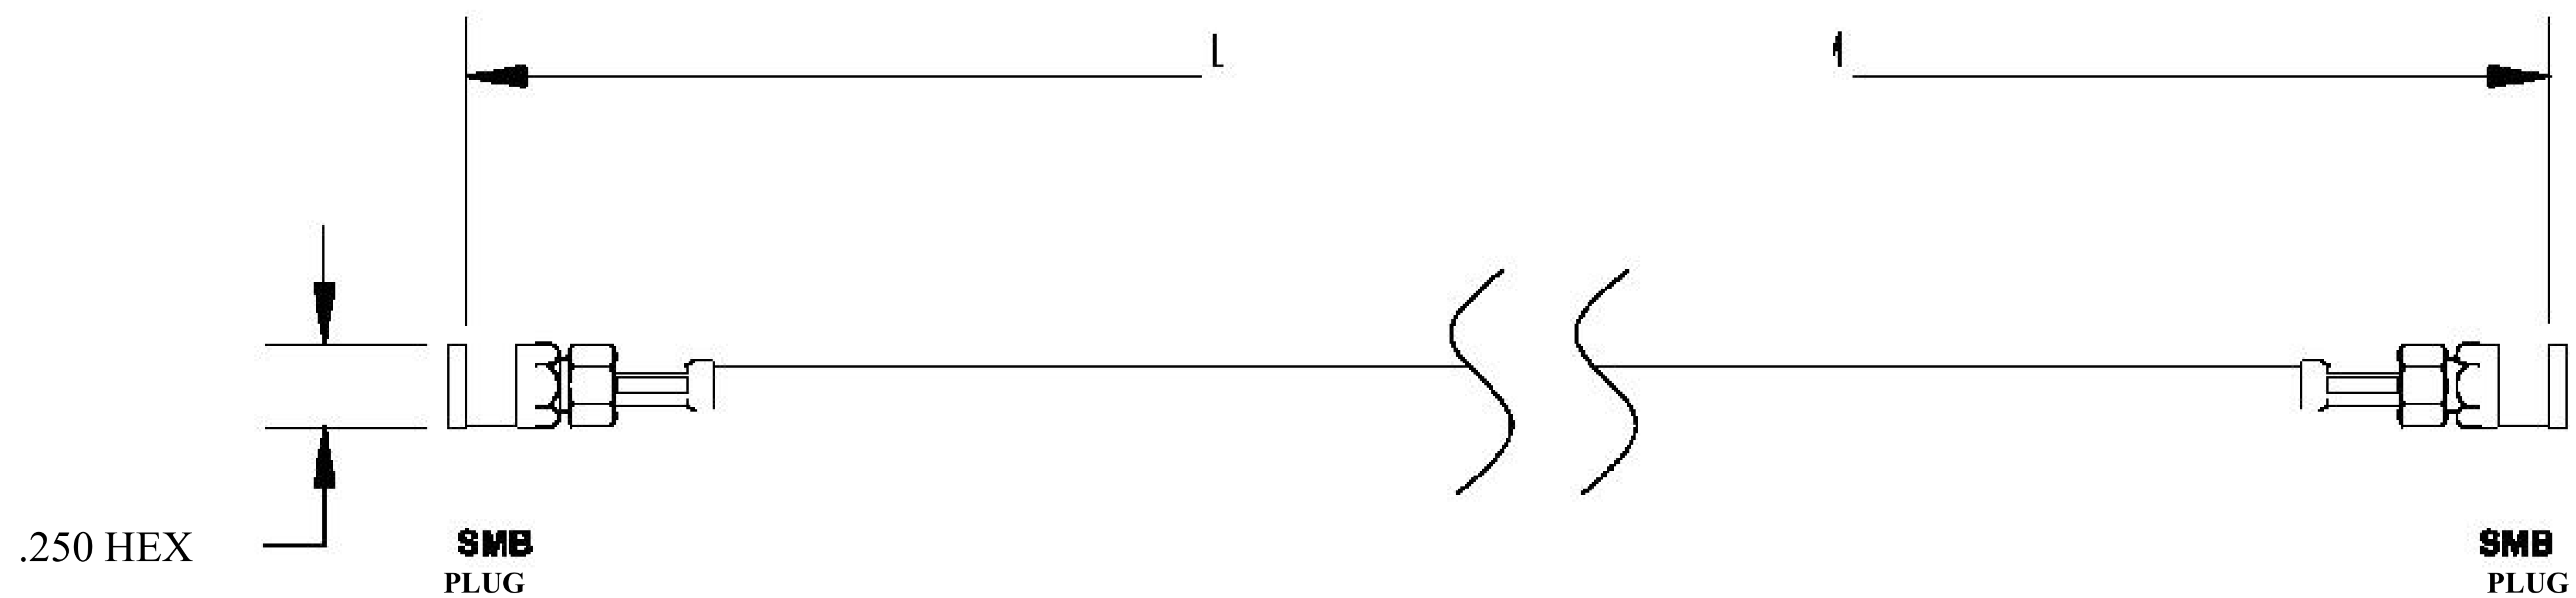

COMPONENTS	
SMB PLUG	50 OHM
SMB PLUG	50 OHM
RG196A/U	50 OHM

Standard Lengths	
-12	12-
-24	24"
-36	36"
■48	48"
-60	60 ^M
-XXX	Custom Length in inches

LENGTH MEASURED FROM

8th Floor, Building 1, Yongfu Science and Technology Center Industrial Park, Nanzha District 5, Humen, 523900, Dongguan, Guangdong, China.

Website: www.ebeestock.com

Email: sales@ebeestock.com

COAXIAL & FIBER OPTICS

DWG TITLE	ET30802	DES_	smb-plug-to-smb-plug-cable-12-inch-length-using-rg196-coax-rohs-0030798
-----------	---------	------	---