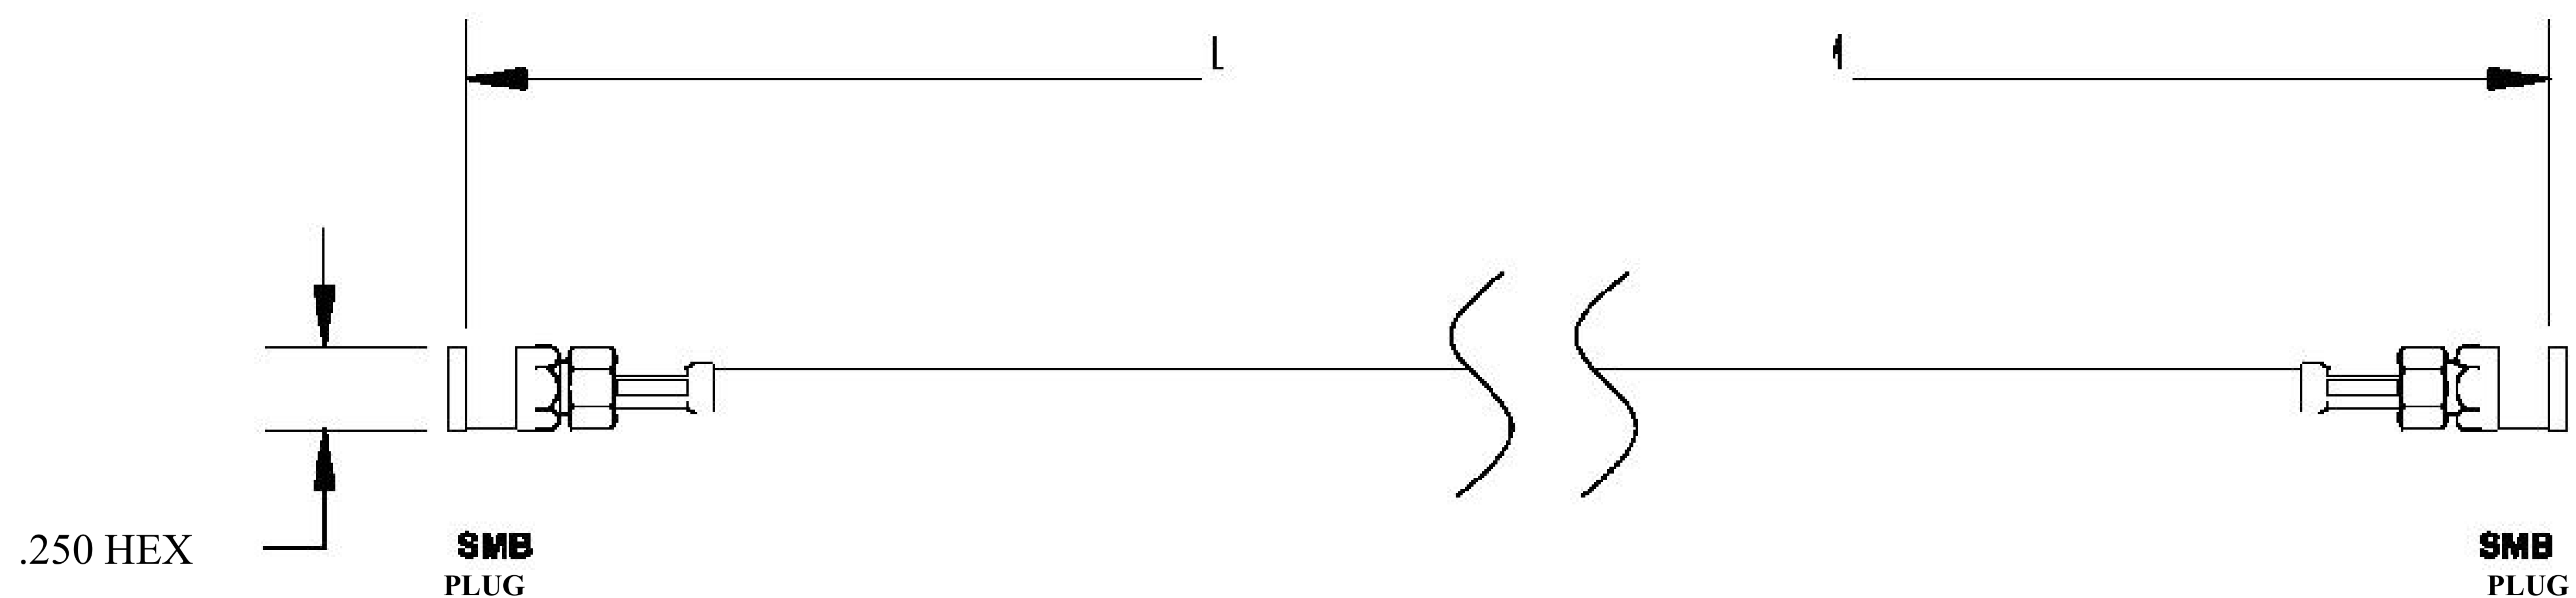

COMPONENTS	
SMB PLUG	50 OHM
SMB PLUG	50 OHM
RG196A/U	50 OHM

Standard Lengths	
-12	12-
-24	24"
-36	36"
■48	48"
-60	60 ^M
-XXX	Custom Length in inches

LENGTH MEASURED FROM

8th Floor, Building 1, Yongfu Science and Technology Center Industrial Park, Nanzha District 5, Humen, 523900, Dongguan, Guangdong, China.

Website: www.ebeestock.com

Email: sales@ebeestock.com

COAXIAL & FIBER OPTICS

DWG TITLE	ET30803	DES_	smb-plug-to-smb-plug-cable-12-inch-length-using-rg196-coax-rohs-0030798
-----------	---------	------	---