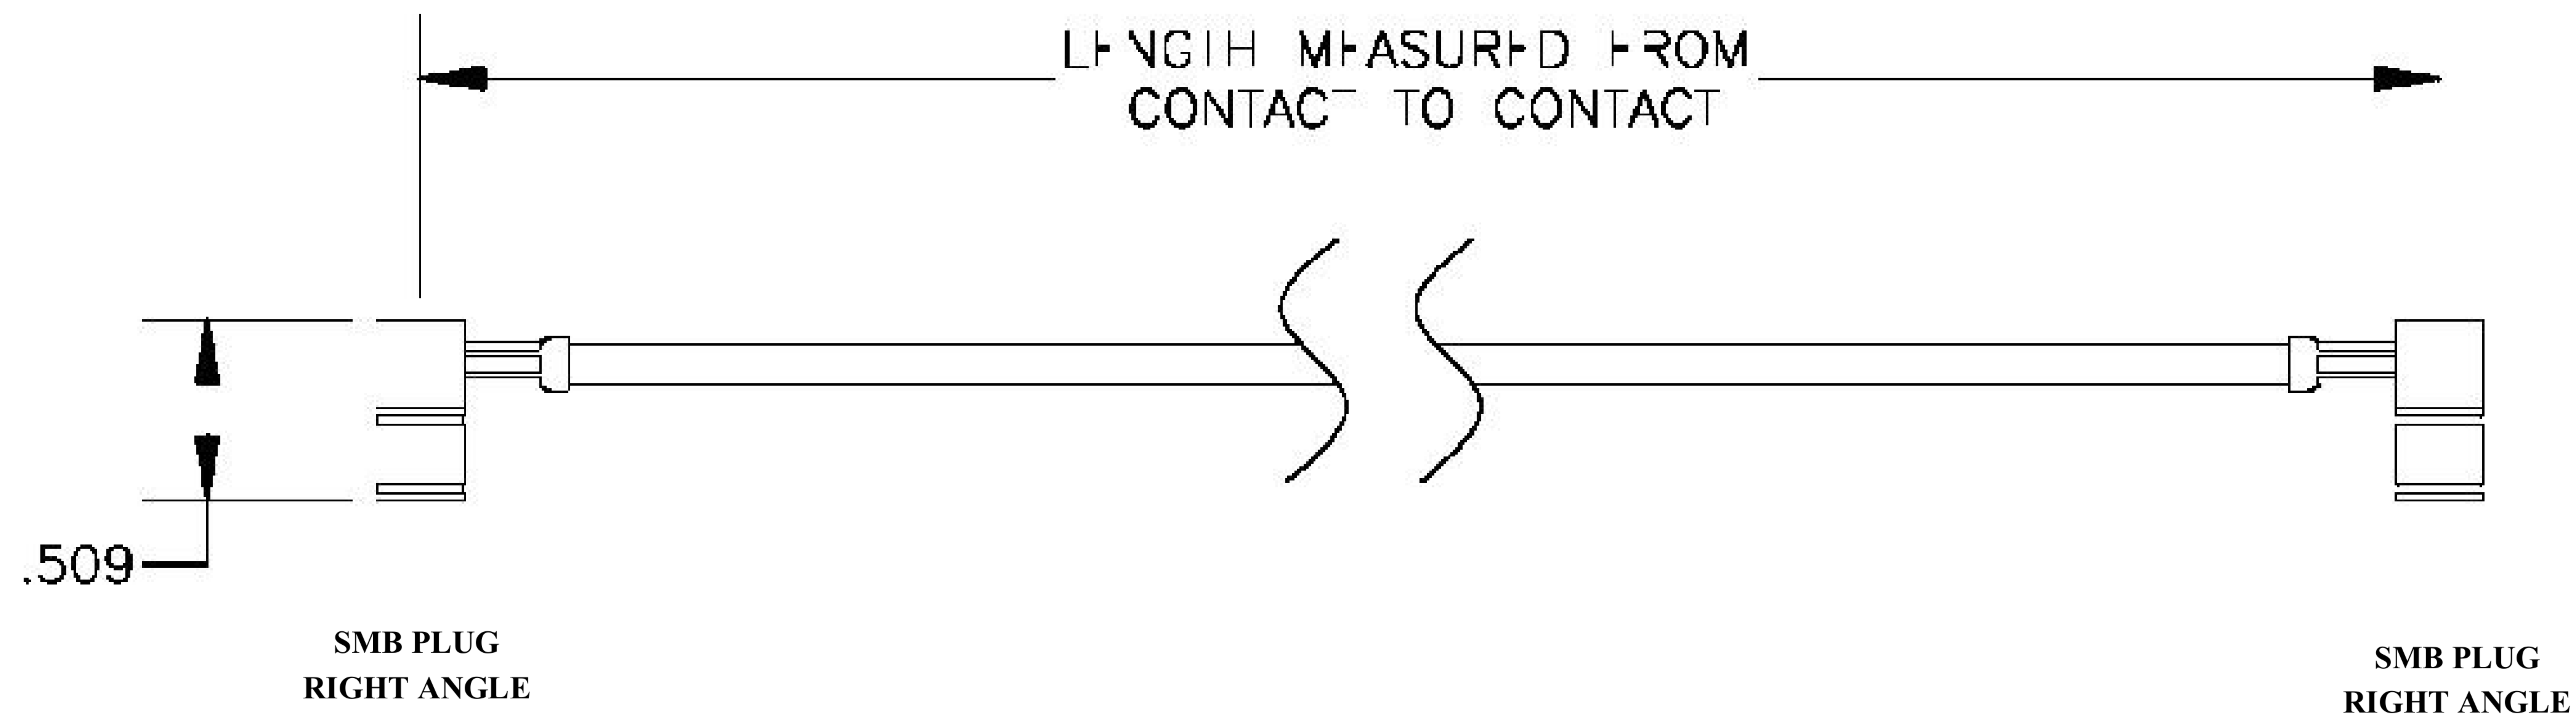

COMPONENTS	
SMB PLUG RIGHT ANGLE	50 OHM
SMB PLUG RIGHT ANGLE	50 OHM
RG188/U	50 OHM

Standard Lengths	
-12	12-
-24	24"
-36	36"
■48	48 ⁿ
-60	60 ^M
-XXX	Custom Length in inches

8th Floor, Building 1, Yongfu Science and Technology Center Industrial Park, Nanzha District 5, Humen, 523900, Dongguan, Guangdong, China.

Website: www.ebeestock.com

Email: sales@ebeestock.com

COAXIAL & FIBER OPTICS

DWG TITLE	ET30805	DES_	smb-plug-right-angle-to-smb-plug-right-angle-cable-12-inch-length-usin-g-rg188-coax-0030804
SIZE A FSCM NO. 53919 CAD FILE 073102 SCALE N/A		127	