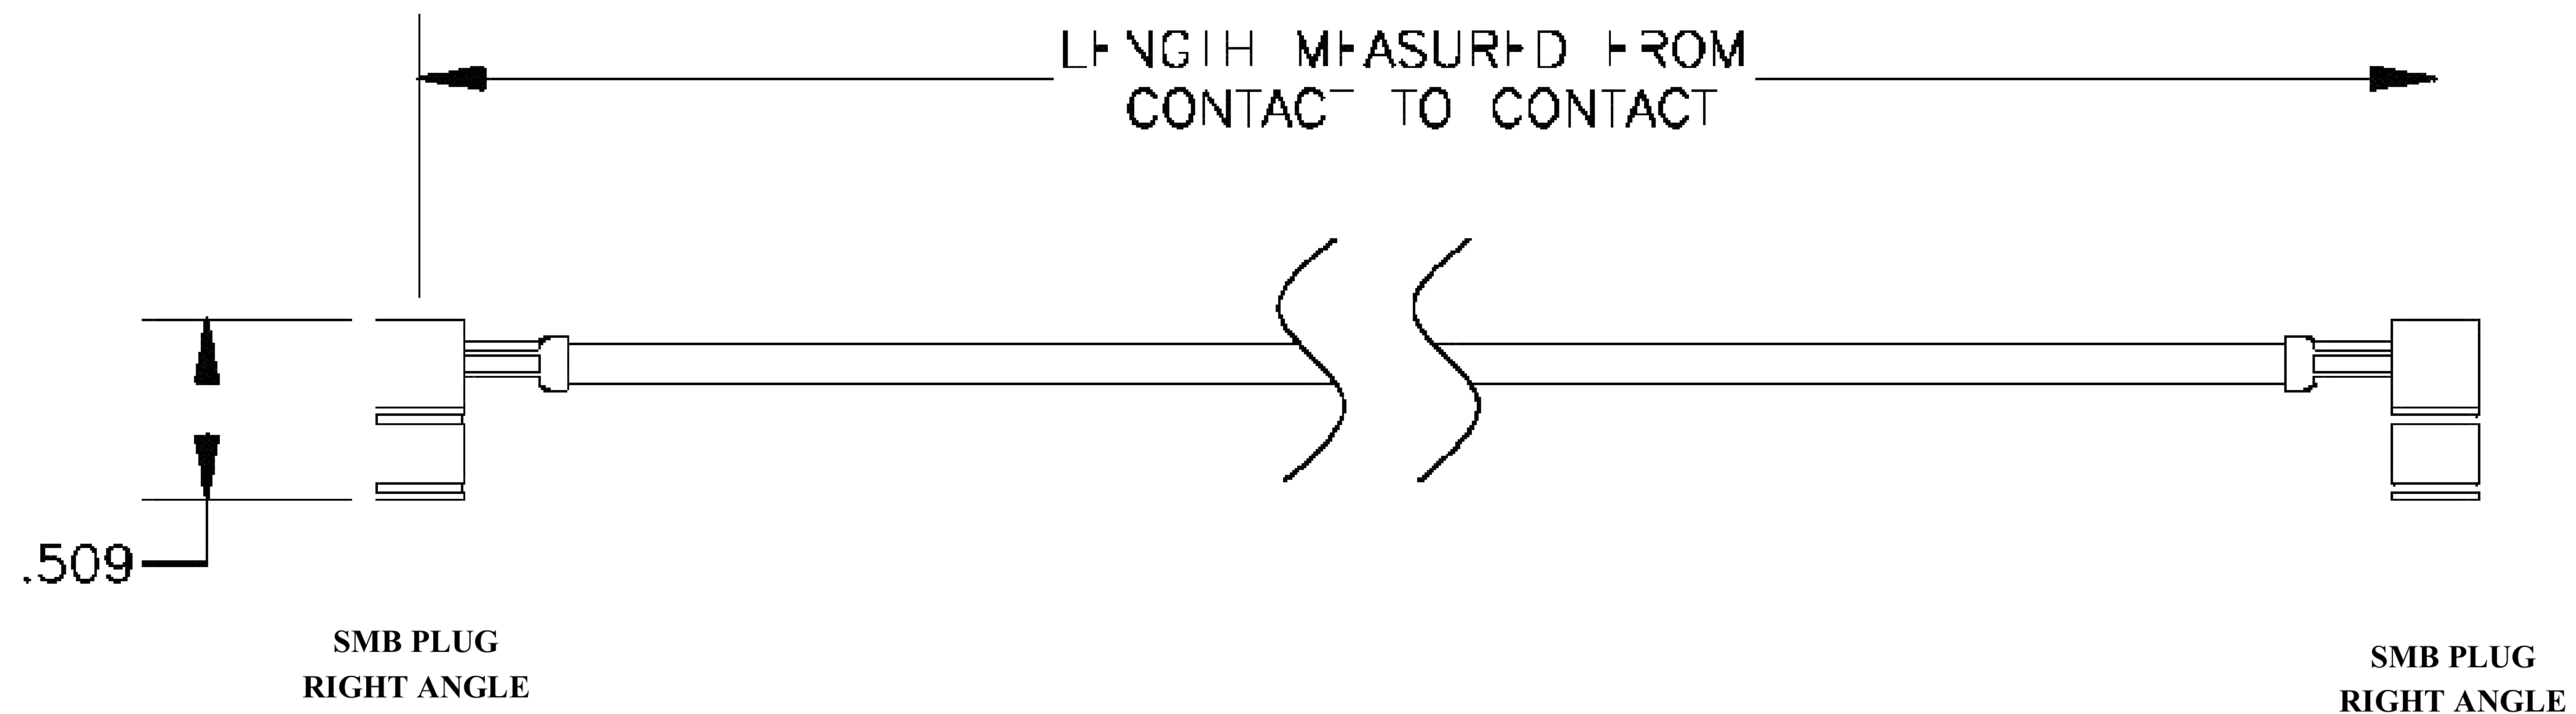

COMPONENTS	
SMB PLUG RIGHT ANGLE	50 OHM
SMB PLUG RIGHT ANGLE	50 OHM
RG188/U	50 OHM

Standard Lengths	
-12	12-
-24	24"
-36	36"
■48	48 ⁿ
-60	60 ^M
-XXX	Custom Length in inches

8th Floor, Building 1, Yongfu Science and Technology Center Industrial Park, Nanzha District 5, Humen, 523900, Dongguan, Guangdong, China.

Website: www.ebeestock.com

Email: sales@ebeestock.com

COAXIAL & FIBER OPTICS

DWG TITLE	ET30806	DES_	smb-plug-right-angle-to-smb-plug-right-angle-cable-12-inch-length-usin-g-rg188-coax-0030804
-----------	---------	------	---