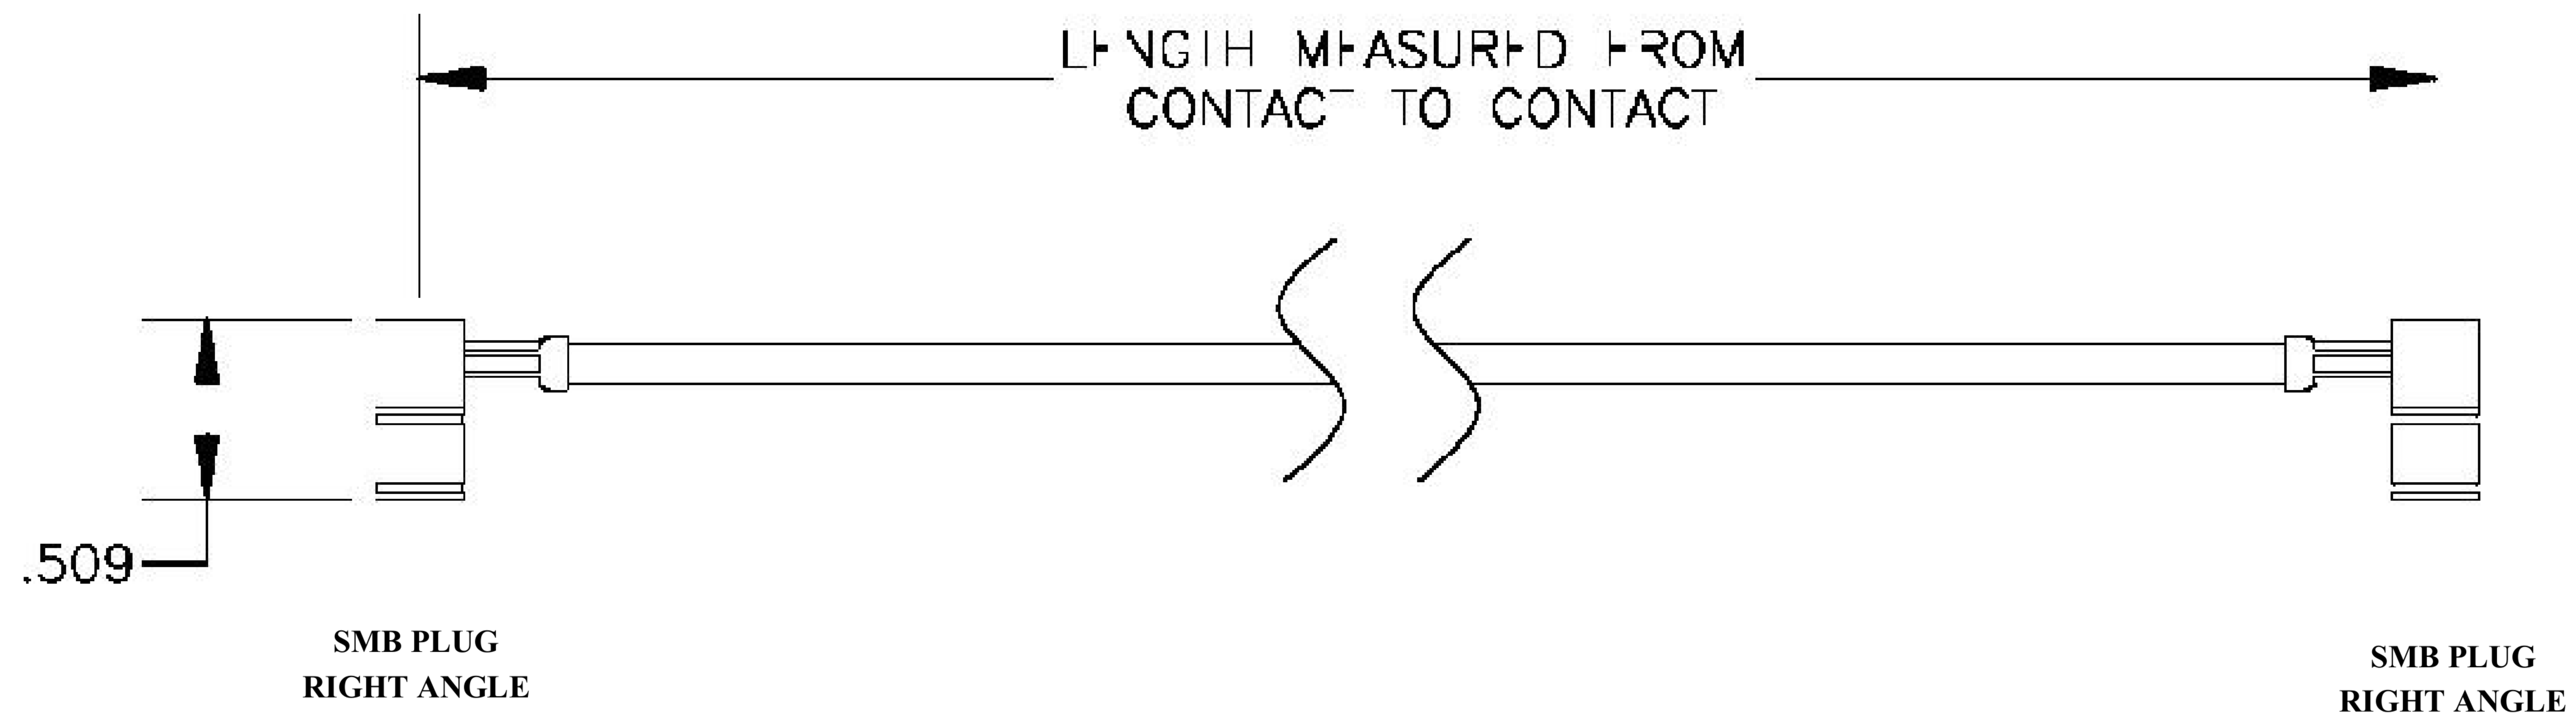

COMPONENTS	
SMB PLUG RIGHT ANGLE	50 OHM
SMB PLUG RIGHT ANGLE	50 OHM
RG188/U	50 OHM

Standard Lengths	
-12	12-
-24	24"
-36	36"
■48	48 <sup>n</sup>
-60	60 <sup>M</sup>
-XXX	Custom Length in inches

8th Floor, Building 1, Yongfu Science and Technology Center Industrial Park, Nanzha District 5, Humen, 523900, Dongguan, Guangdong, China.

### COAXIAL & FIBER OPTICS

DWG TITLE	ET30807	DES_	smb-plug-right-angle-to-smb-plug-right-angle-cable-12-inch-length-usin-g-rg188-coax-0030804
SIZE A   FSCM NO. 53919   CAD FILE 073102   SCALE N/A		127	