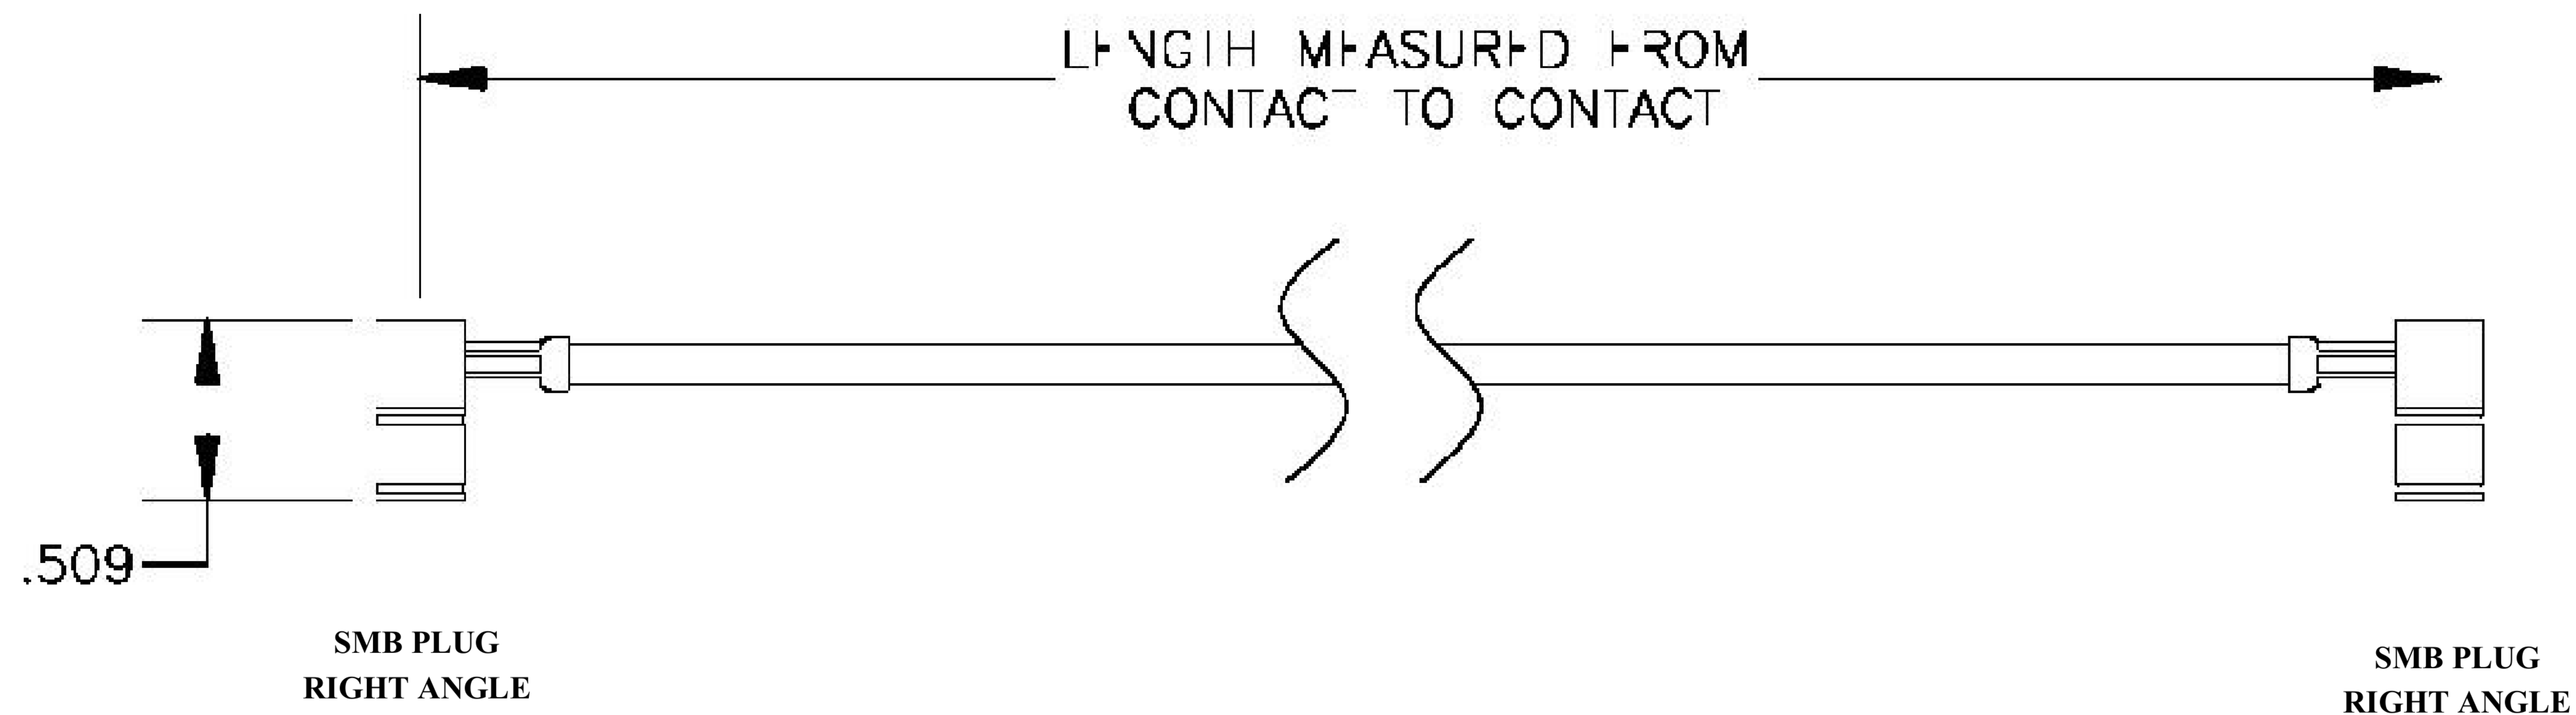

COMPONENTS	
SMB PLUG RIGHT ANGLE	50 OHM
SMB PLUG RIGHT ANGLE	50 OHM
RG188/U	50 OHM

Standard Lengths	
-12	12-
-24	24"
-36	36"
■48	48 ⁿ
-60	60 ^M
-XXX	Custom Length in inches

8th Floor, Building 1, Yongfu Science and Technology Center Industrial Park, Nanzha District 5, Humen, 523900, Dongguan, Guangdong, China.

Website: www.ebeestock.com

Email: sales@ebeestock.com

COAXIAL & FIBER OPTICS

DWG TITLE	ET30808	DES_	smb-plug-right-angle-to-smb-plug-right-angle-cable-12-inch-length-usin-g-rg188-coax-0030804
-----------	---------	------	---

SIZE A | FSCM NO. 53919 | CAD FILE 073102 | SCALE N/A |

| 127

NOTES:

1. UNLESS OTHERWISE SPECIFIED ALL DIMENSIONS ARE NOMINAL.
2. ALL SPECIFICATIONS ARE SUBJECT TO CHANGE WITHOUT NOTICE AT ANY TIME.