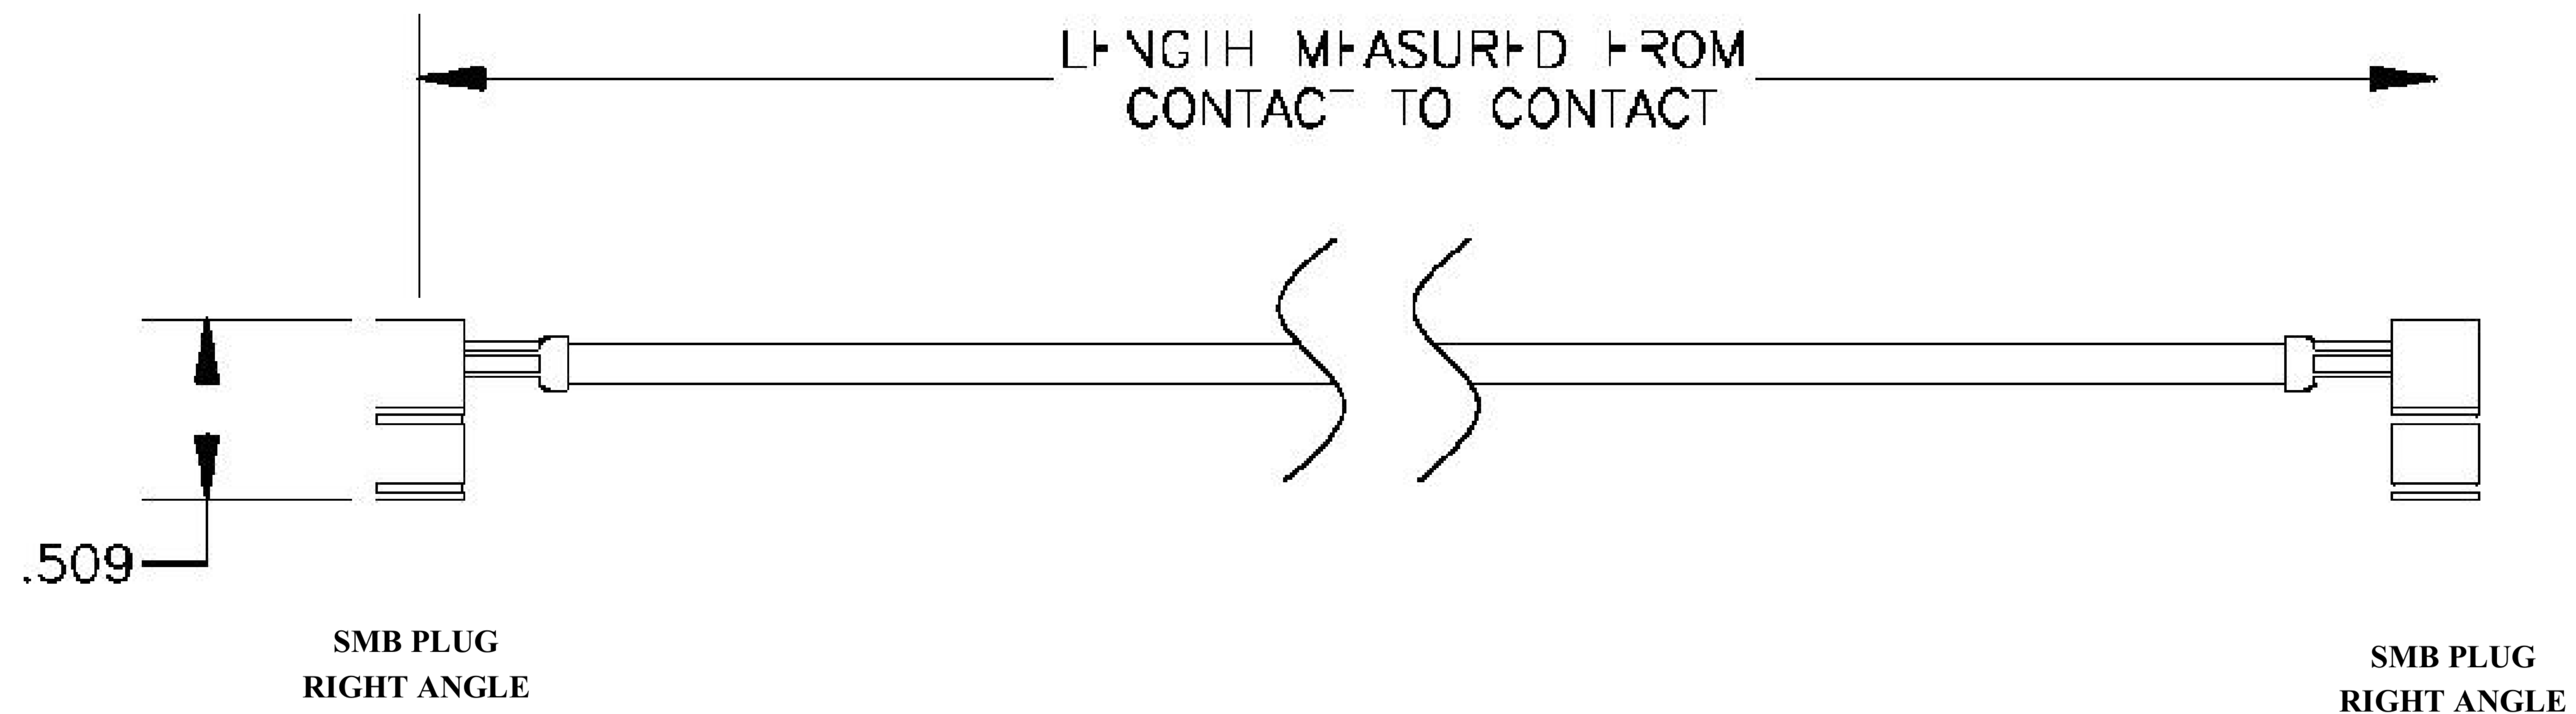

COMPONENTS	
SMB PLUG RIGHT ANGLE	50 OHM
SMB PLUG RIGHT ANGLE	50 OHM
RG188/U	50 OHM

Standard Lengths	
-12	12-
-24	24"
-36	36"
■48	48 ⁿ
-60	60 ^M
-XXX	Custom Length in inches

8th Floor, Building 1, Yongfu Science and Technology Center Industrial Park, Nanzha District 5, Humen, 523900, Dongguan, Guangdong, China.

Website: www.ebeestock.com

Email: sales@ebeestock.com

COAXIAL & FIBER OPTICS

DWG TITLE	ET30809	DES_	smb-plug-right-angle-to-smb-plug-right-angle-cable-12-inch-length-usin-g-rg188-coax-0030804
-----------	---------	------	---

SIZE A | FSCM NO. 53919 | CAD FILE 073102 | SCALE N/A |

| 127

NOTES:

1. UNLESS OTHERWISE SPECIFIED ALL DIMENSIONS ARE NOMINAL.
2. ALL SPECIFICATIONS ARE SUBJECT TO CHANGE WITHOUT NOTICE AT ANY TIME.