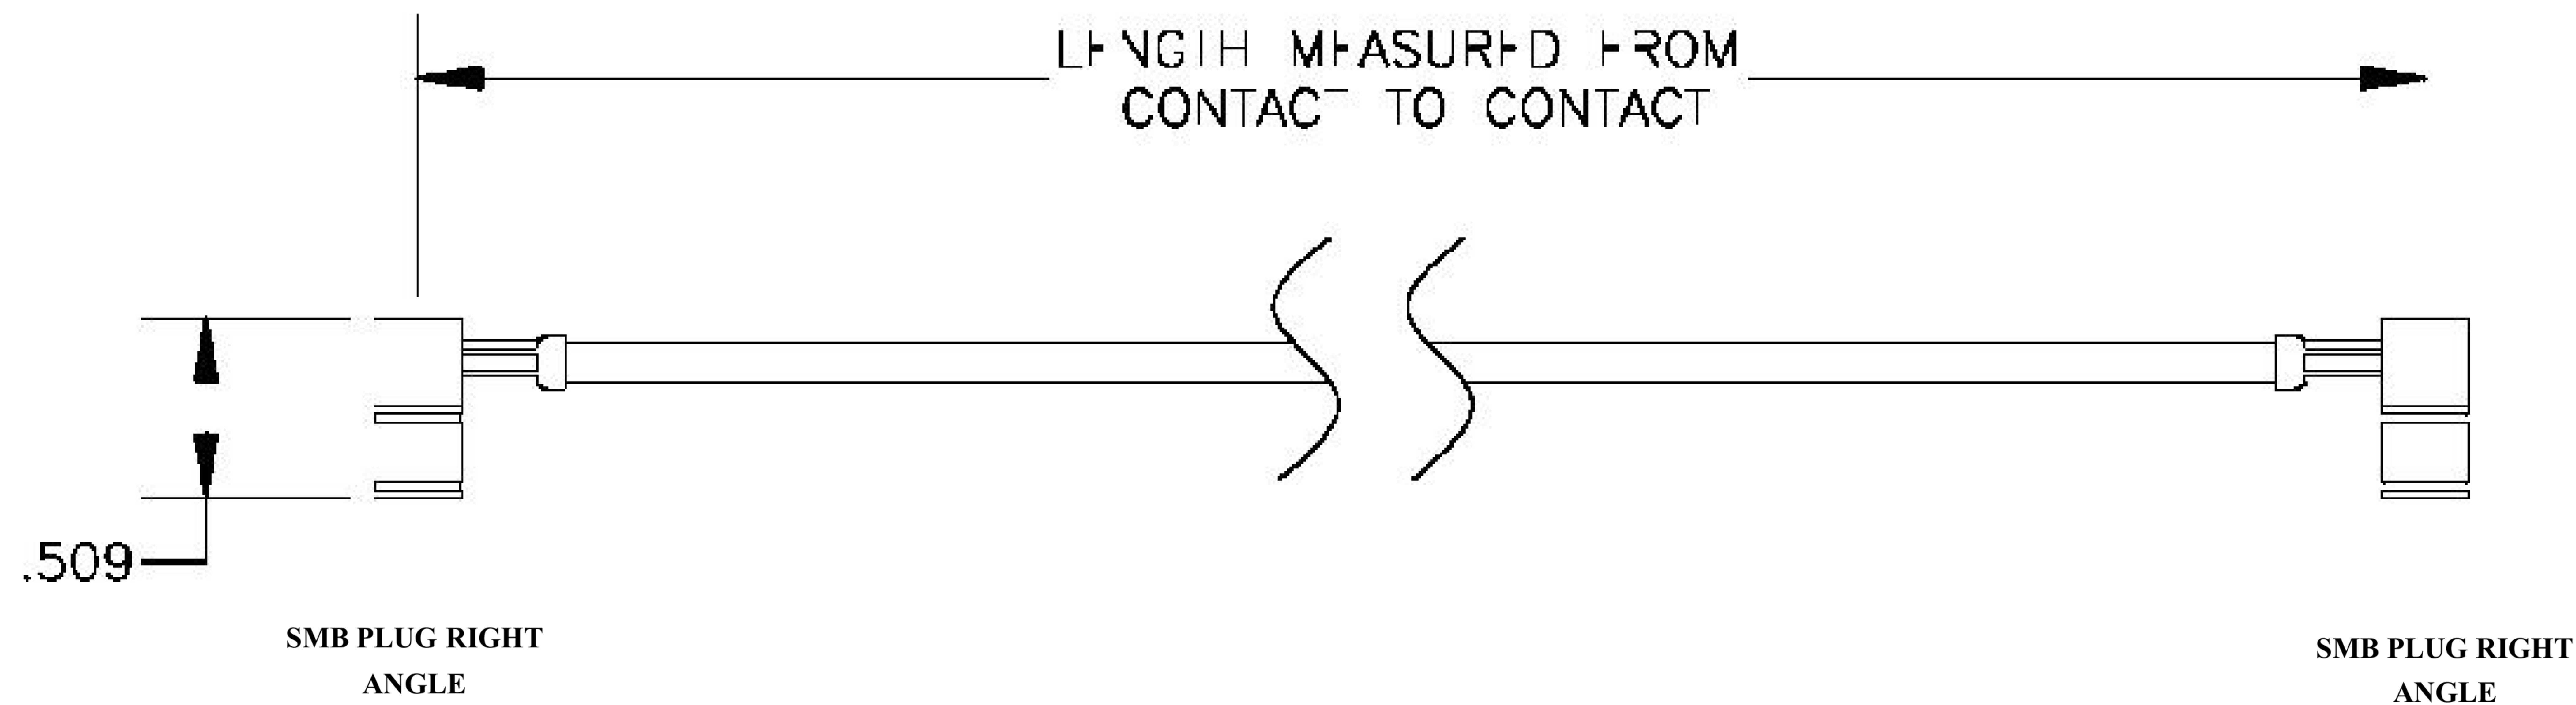

COMPONENTS

SMB PLUG RIGHT ANGLE	50 OHM
SMB PLUG RIGHT ANGLE	50 OHM
RG188/U	50 OHM

Standard Lengths	
-12	12-
-24	24"
-36	36"
■48	48 ⁿ
-60	60 ^M
-XXX	Custom Length in inches

8th Floor, Building 1, Yongfu Science and Technology Center Industrial Park, Nanzha District 5, Humen, 523900, Dongguan, Guangdong, China.

Website: www.ebeestock.com

Email: sales@ebeestock.com

COAXIAL & FIBER OPTICS

DWG TITLE	ET30810	DES_	smb-plug-right-angle-to-smb-plug-right-angle-cable-12-inch-length-usin-g-rg188-coax-rohs-0030810
SIZE A FSCM NO. 53919 CAD FILE 073102 SCALE N/A			127