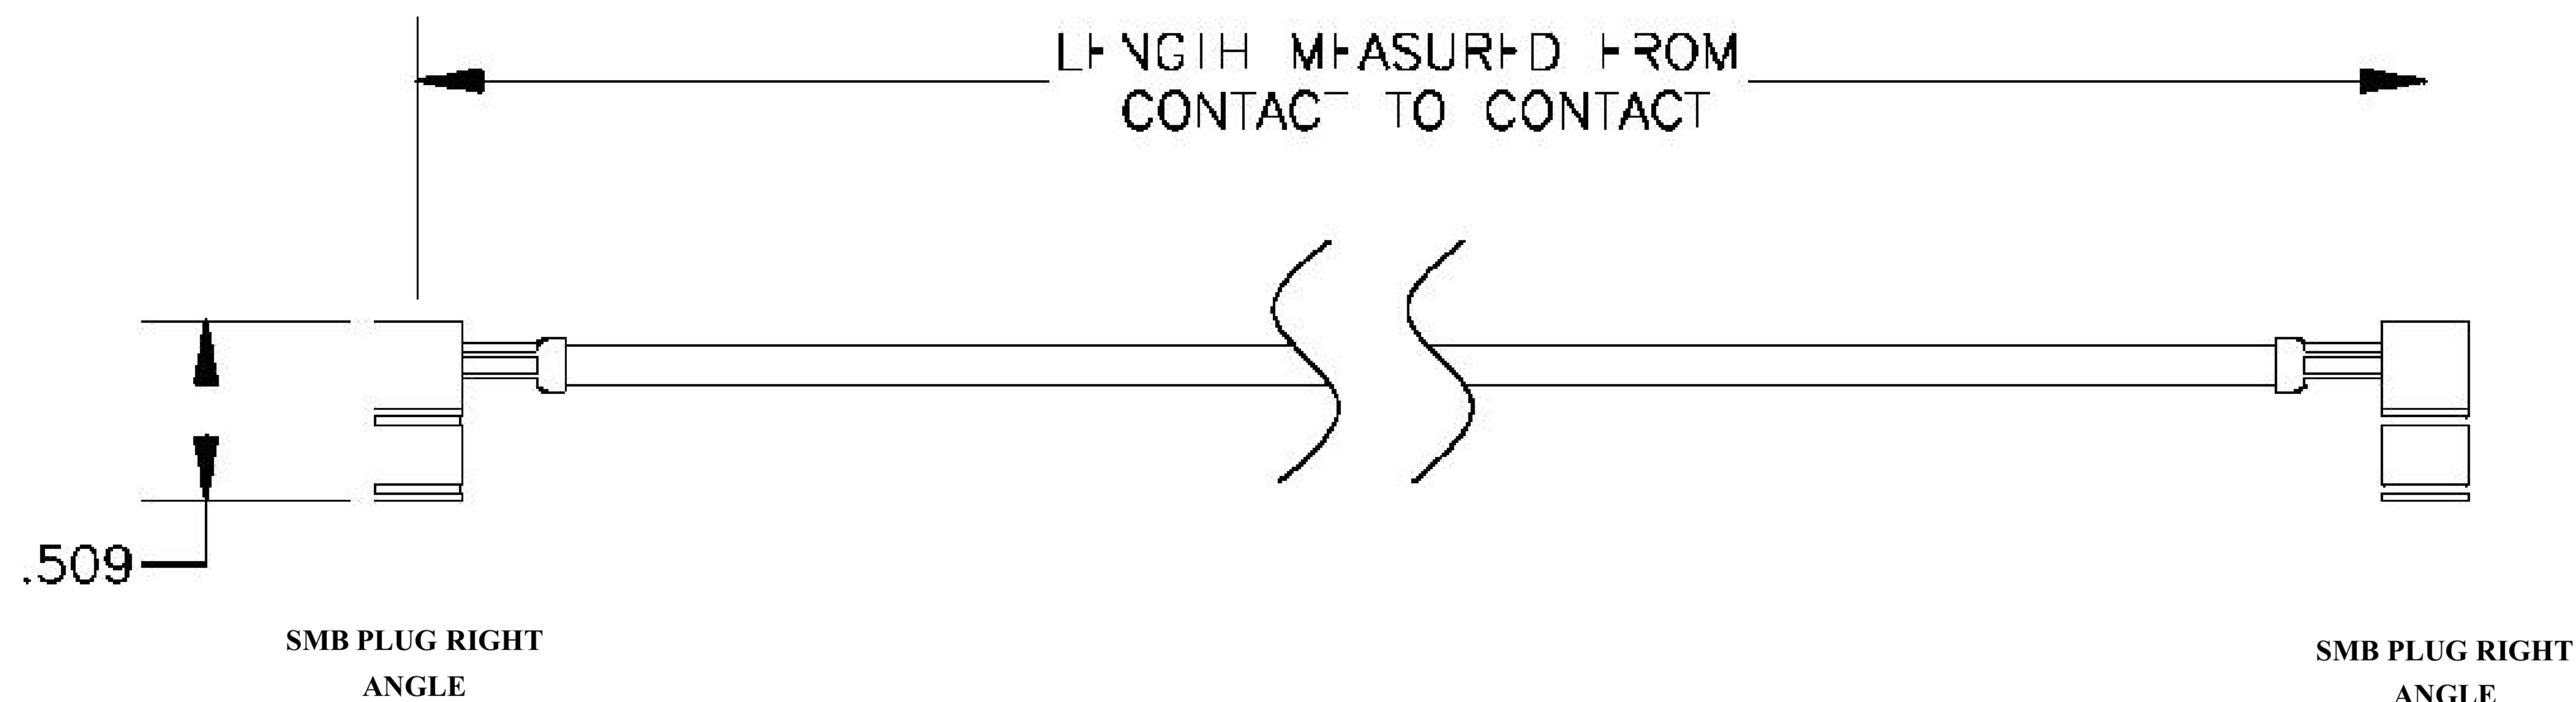

**COMPONENTS**

SMB PLUG RIGHT ANGLE	50 OHM
SMB PLUG RIGHT ANGLE	50 OHM
RG188/U	50 OHM

Standard Lengths	
-12	12-
-24	24"
-36	36"
■48	48 <sup>n</sup>
-60	60 <sup>M</sup>
-XXX	Custom Length in inches

8th Floor, Building 1, Yongfu Science and Technology Center Industrial Park, Nanzha District 5, Humen, 523900, Dongguan, Guangdong, China.

Website: [www.ebeestock.com](http://www.ebeestock.com)

Email: [sales@ebeestock.com](mailto:sales@ebeestock.com)

**COAXIAL & FIBER OPTICS**

DWG TITLE	ET30812	DES_	smb-plug-right-angle-to-smb-plug-right-angle-cable-12-inch-length-usin-g-rg188-coax-rohs-0030810
-----------	---------	------	--