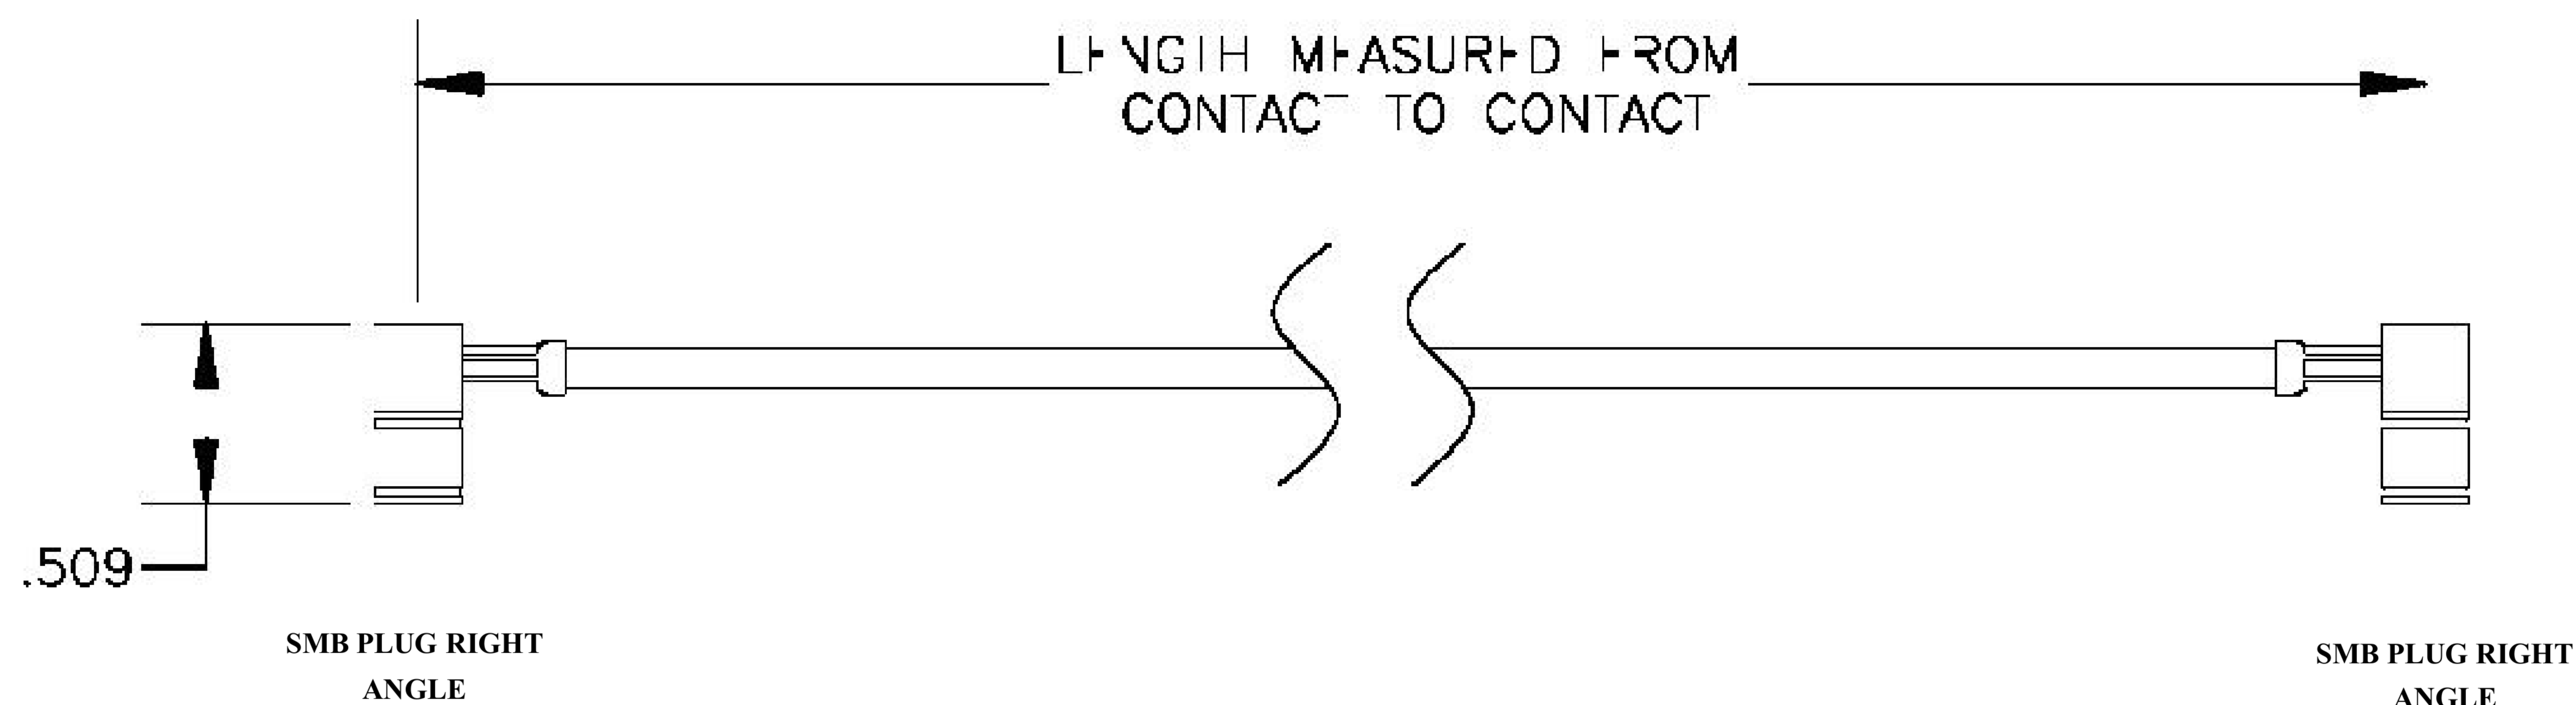

COMPONENTS

SMB PLUG RIGHT ANGLE	50 OHM
SMB PLUG RIGHT ANGLE	50 OHM
RG188/U	50 OHM

Standard Lengths	
-12	12-
-24	24"
-36	36"
■48	48 ⁿ
-60	60 ^M
-XXX	Custom Length in inches

8th Floor, Building 1, Yongfu Science and Technology Center Industrial Park, Nanzha District 5, Humen, 523900, Dongguan, Guangdong, China.

Website: www.ebeestock.com

Email: sales@ebeestock.com

COAXIAL & FIBER OPTICS

DWG TITLE	ET30813	DES_	smb-plug-right-angle-to-smb-plug-right-angle-cable-12-inch-length-usin-g-rg188-coax-rohs-0030810
-----------	---------	------	--------------------------------------------------------------------------------------------------

SIZE A | FSCM NO. 53919 | CAD FILE 073102 | SCALE N/A | 127

NOTES:

1. UNLESS OTHERWISE SPECIFIED ALL DIMENSIONS ARE NOMINAL.
2. ALL SPECIFICATIONS ARE SUBJECT TO CHANGE WITHOUT NOTICE AT ANY TIME.

RoHS
Compliance
Certified