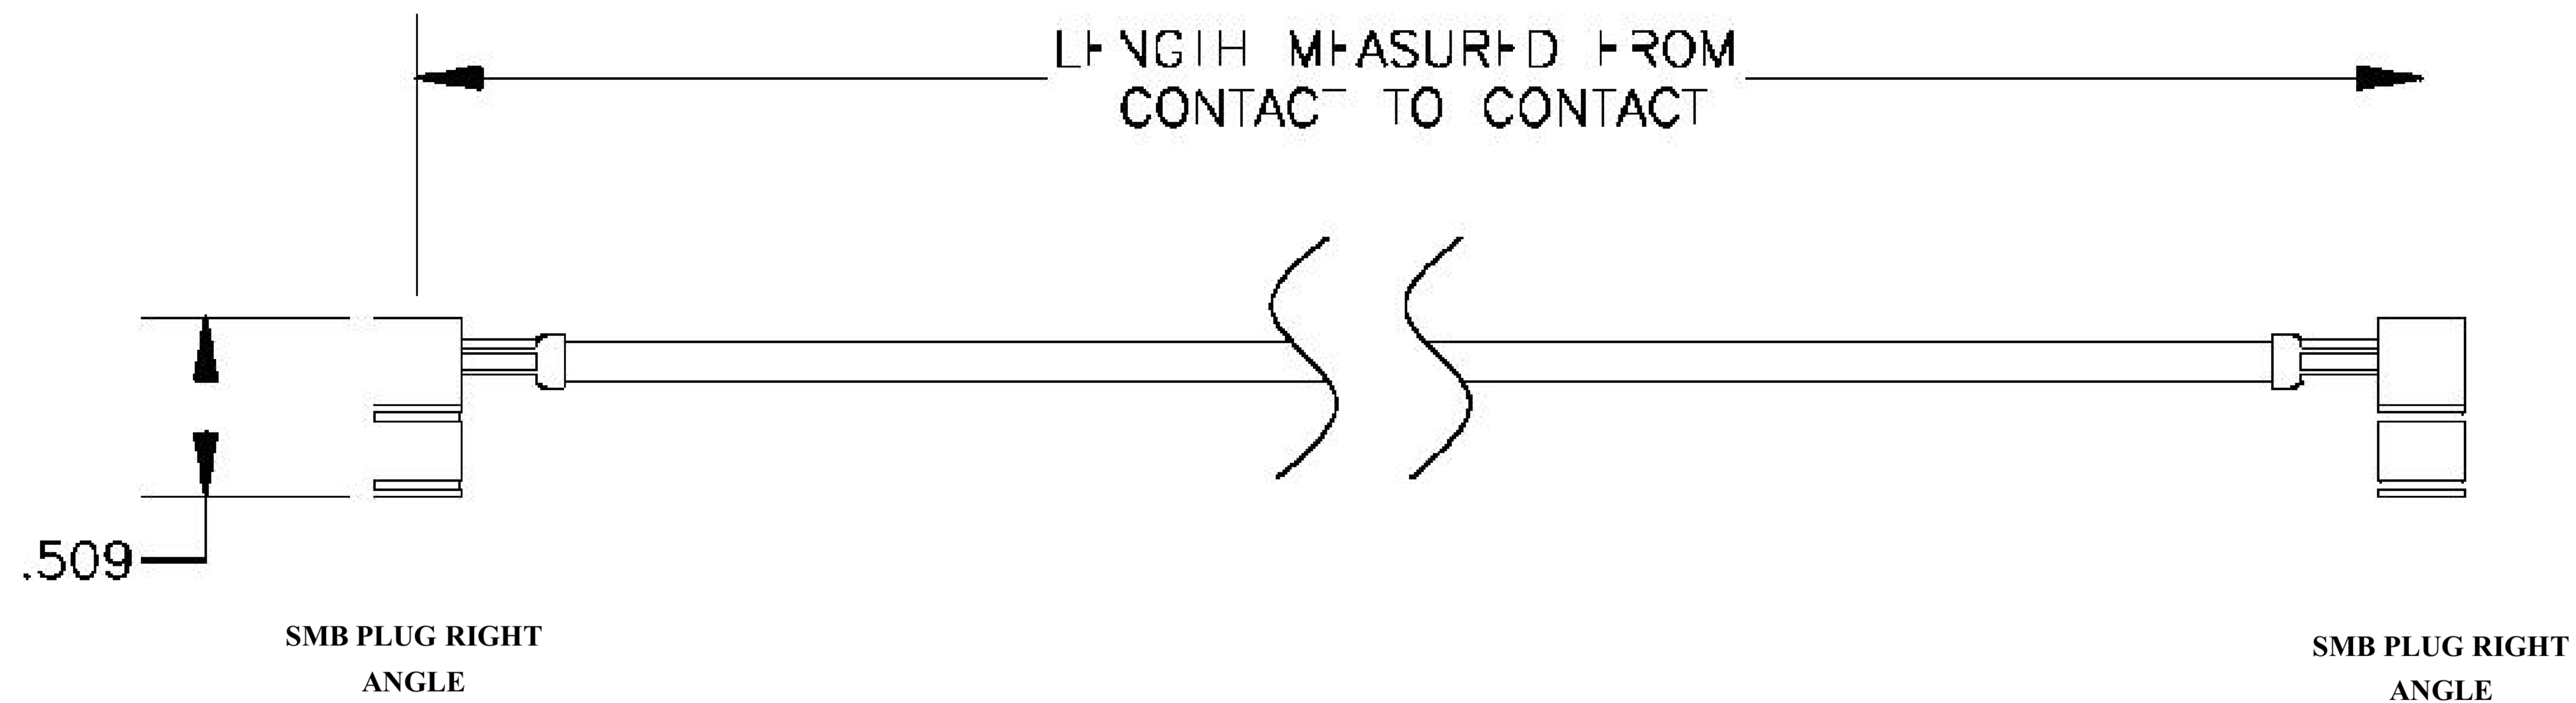

COMPONENTS	
SMB PLUG RIGHT ANGLE	50 OHM
SMB PLUG RIGHT ANGLE	50 OHM
RG188/U	50 OHM

Standard Lengths	
-12	12-
-24	24"
-36	36"
■48	48 ⁿ
-60	60 ^M
-XXX	Custom Length in inches

8th Floor, Building 1, Yongfu Science and Technology Center Industrial Park, Nanzha District 5, Humen, 523900, Dongguan, Guangdong, China.

Website: www.ebeestock.com

Email: sales@ebeestock.com

COAXIAL & FIBER OPTICS

DWG TITLE	ET30814	DES_	smb-plug-right-angle-to-smb-plug-right-angle-cable-12-inch-length-usin-g-rg188-coax-rohs-0030810
-----------	---------	------	--