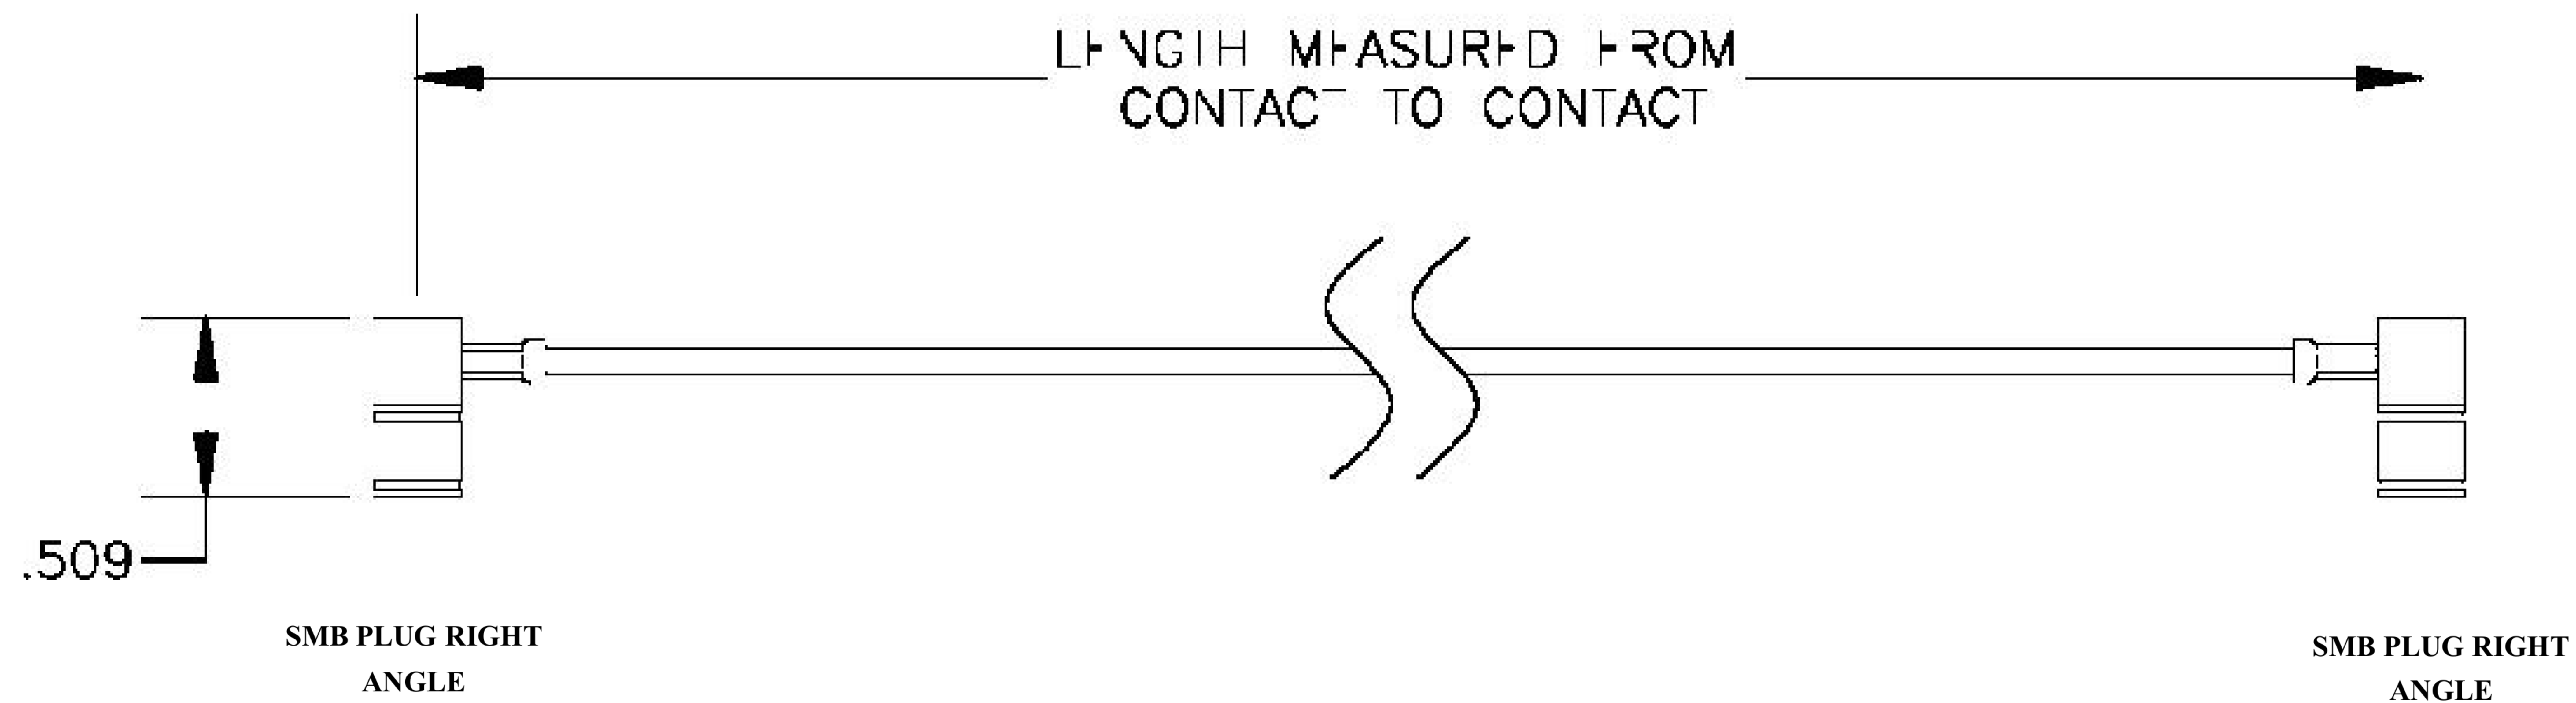

COMPONENTS	
SMB PLUG RIGHT ANGLE	50 OHM
SMB PLUG RIGHT ANGLE	50 OHM
RG196A/U	50 OHM

Standard Lengths	
-12	12-
-24	24"
-36	36"
■48	48 <sup>n</sup>
-60	60 <sup>M</sup>
-XXX	Custom Length in inches

8th Floor, Building 1, Yongfu Science and Technology Center Industrial Park, Nanzha District 5, Humen, 523900, Dongguan, Guangdong, China.

Website: [www.ebeestock.com](http://www.ebeestock.com)

Email: [sales@ebeestock.com](mailto:sales@ebeestock.com)

**COAXIAL & FIBER OPTICS**

DWG TITLE	ET30822	DES_	smb-plug-right-angle-to-smb-plug-right-angle-cable-12-inch-length-using-rg196-coax-rohs-0030822
SIZE A   FSCM NO. 53919   CAD FILE 073102   SCALE N/A		127	