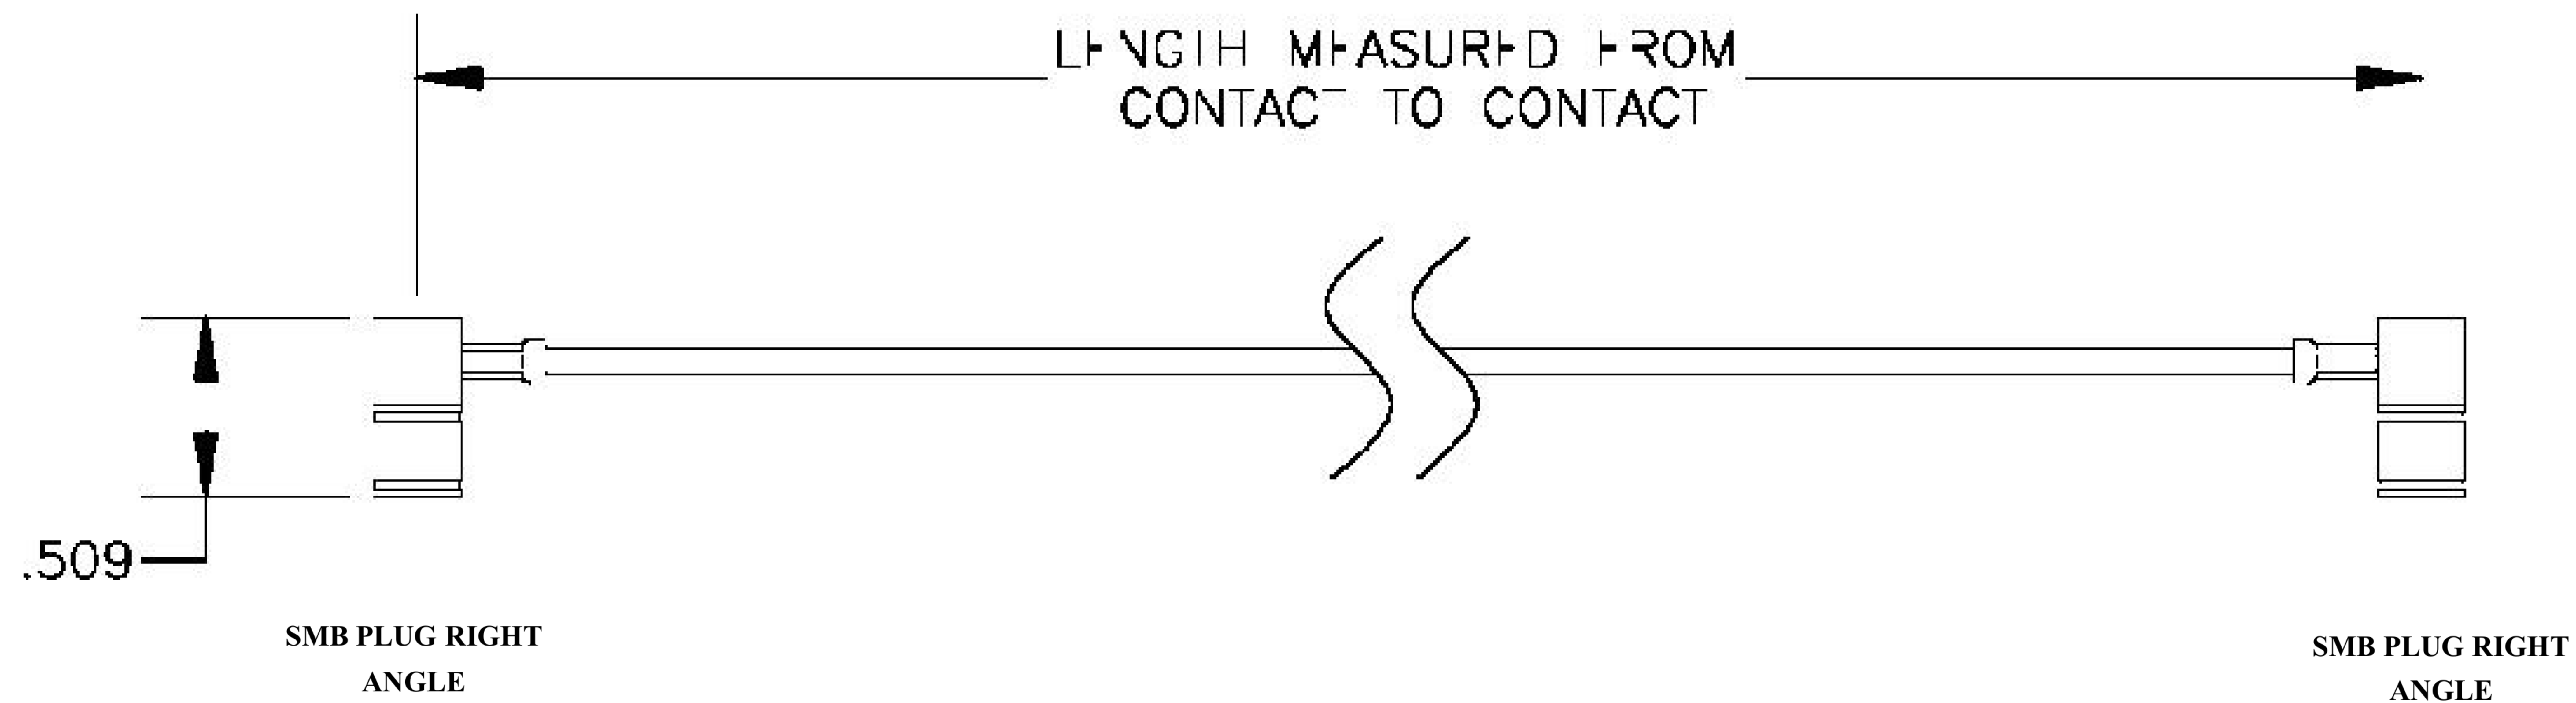

COMPONENTS	
SMB PLUG RIGHT ANGLE	50 OHM
SMB PLUG RIGHT ANGLE	50 OHM
RG196A/U	50 OHM

Standard Lengths	
-12	12-
-24	24"
-36	36"
■48	48 <sup>n</sup>
-60	60 <sup>M</sup>
-XXX	Custom Length in inches

8th Floor, Building 1, Yongfu Science and Technology Center Industrial Park, Nanzha District 5, Humen, 523900, Dongguan, Guangdong, China.

Website: [www.ebeestock.com](http://www.ebeestock.com)

Email: [sales@ebeestock.com](mailto:sales@ebeestock.com)

**COAXIAL & FIBER OPTICS**

DWG TITLE	ET30823	DES_	smb-plug-right-angle-to-smb-plug-right-angle-cable-12-inch-length-usin-g-rg196-coax-rohs-0030822
-----------	---------	------	--