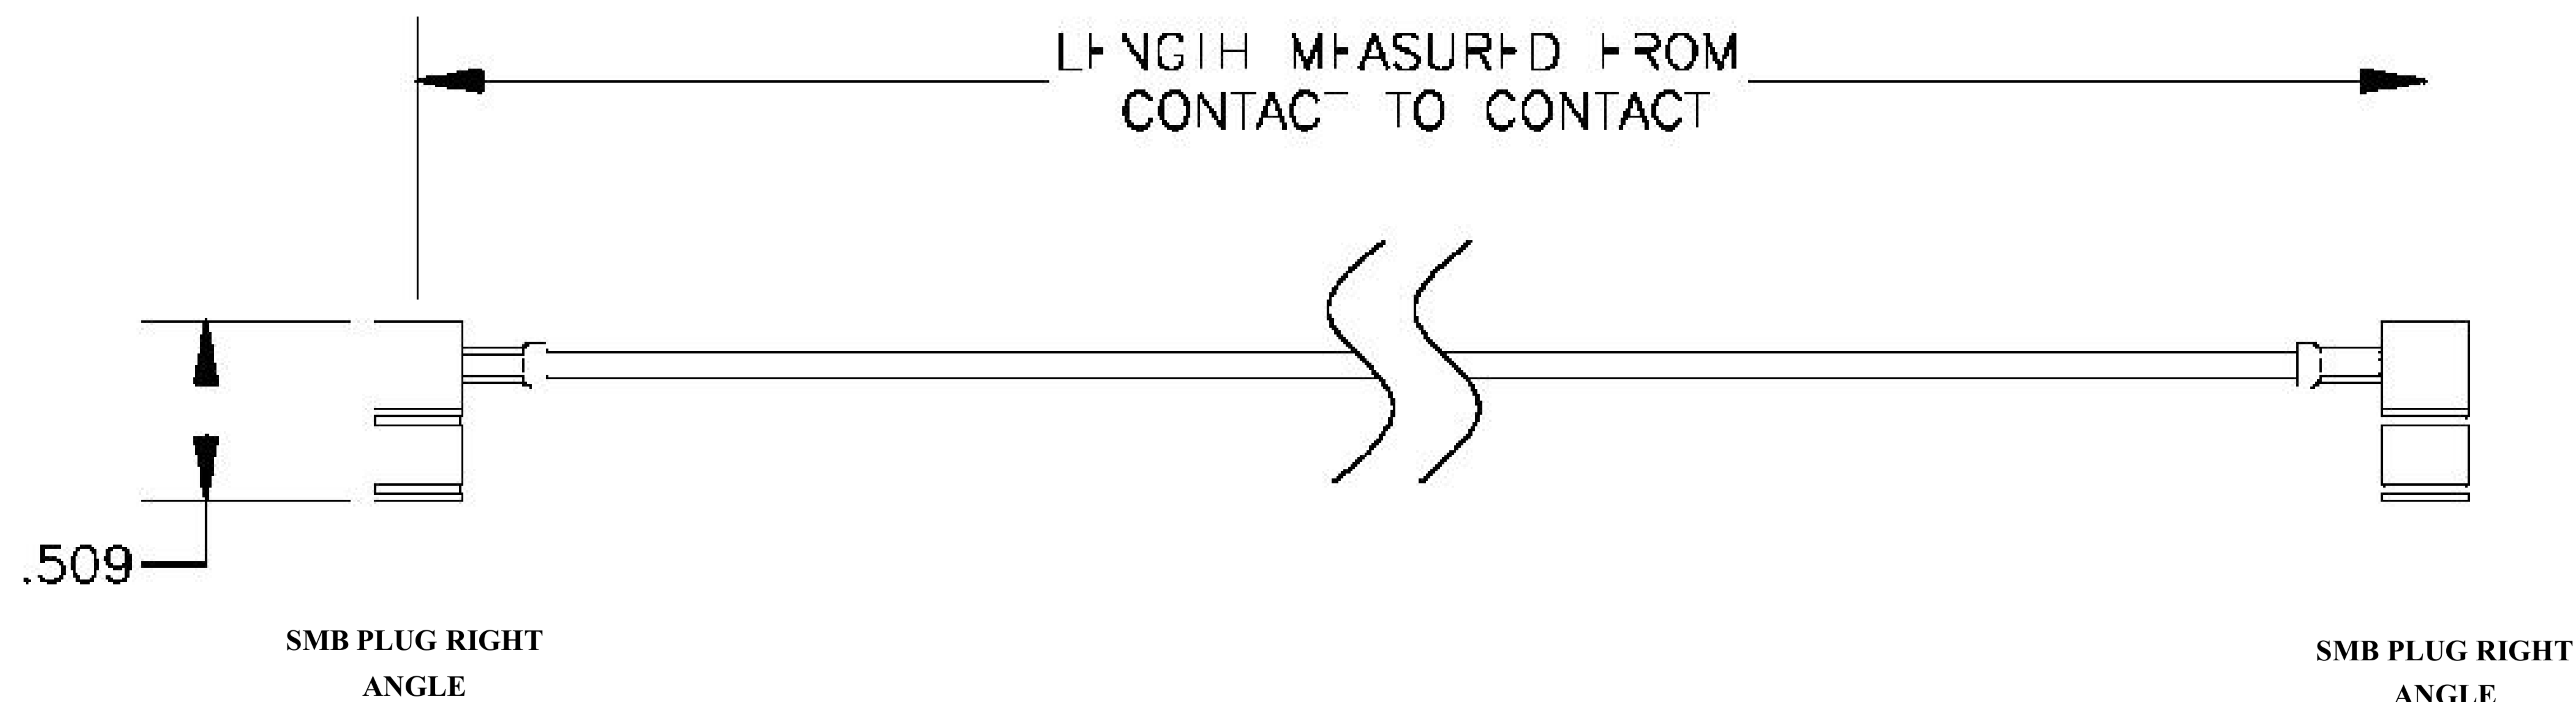

COMPONENTS

SMB PLUG RIGHT ANGLE	50 OHM
SMB PLUG RIGHT ANGLE	50 OHM
RG196A/U	50 OHM

Standard Lengths

-12	12-
-24	24"
-36	36"
■48	48 ⁿ
-60	60 ^M
-XXX	Custom Length in inches

8th Floor, Building 1, Yongfu Science and Technology Center Industrial Park, Nanzha District 5, Humen, 523900, Dongguan, Guangdong, China.

Website: www.ebeestock.com

Email: sales@ebeestock.com

COAXIAL & FIBER OPTICS

DWG TITLE	ET30824	DES_	smb-plug-right-angle-to-smb-plug-right-angle-cable-12-inch-length-usin-g-rg196-coax-rohs-0030822
-----------	---------	------	--

SIZE A | FSCM NO. 53919 | CAD FILE 073102 | SCALE N/A | 127

NOTES:

1. UNLESS OTHERWISE SPECIFIED ALL DIMENSIONS ARE NOMINAL.
2. ALL SPECIFICATIONS ARE SUBJECT TO CHANGE WITHOUT NOTICE AT ANY TIME.

RoHS
Compliance
Certified