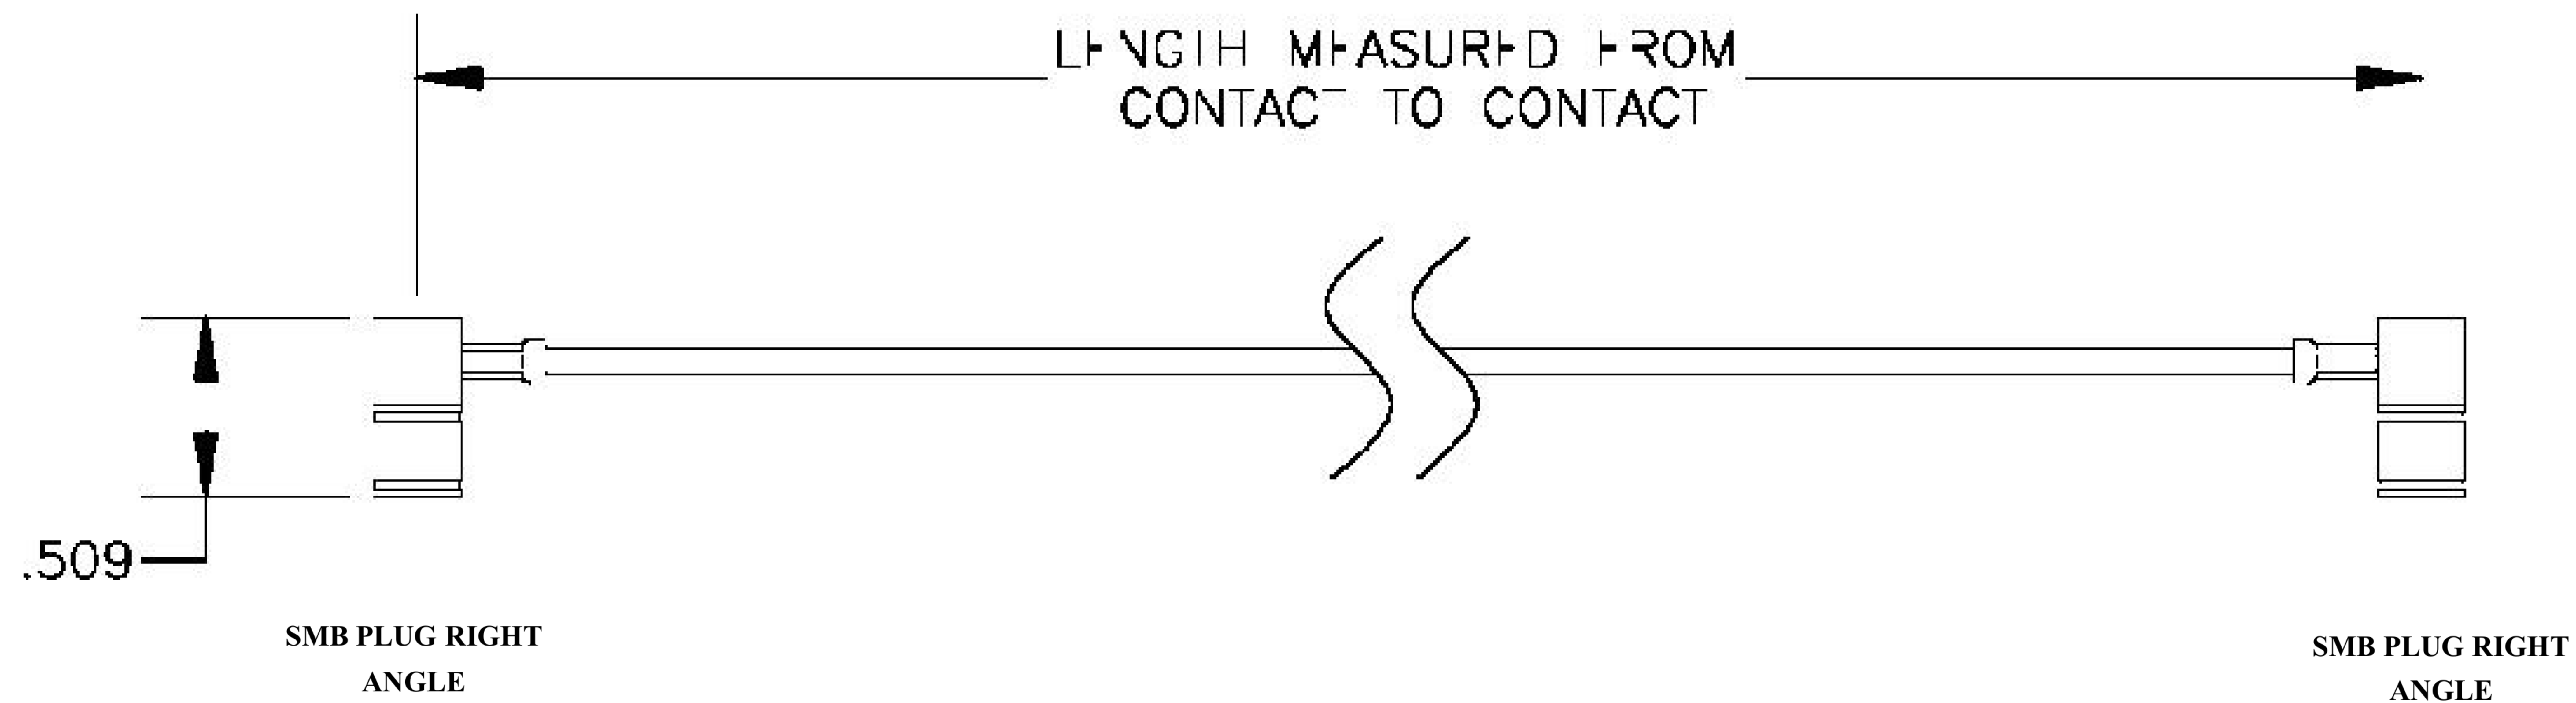

COMPONENTS	
SMB PLUG RIGHT ANGLE	50 OHM
SMB PLUG RIGHT ANGLE	50 OHM
RG196A/U	50 OHM

Standard Lengths	
-12	12-
-24	24"
-36	36"
■48	48 <sup>n</sup>
-60	60 <sup>M</sup>
-XXX	Custom Length in inches

8th Floor, Building 1, Yongfu Science and Technology Center Industrial Park, Nanzha District 5, Humen, 523900, Dongguan, Guangdong, China.

Website: [www.ebeestock.com](http://www.ebeestock.com)

Email: [sales@ebeestock.com](mailto:sales@ebeestock.com)

**COAXIAL & FIBER OPTICS**

DWG TITLE	ET30825	DES_	smb-plug-right-angle-to-smb-plug-right-angle-cable-12-inch-length-usin-g-rg196-coax-rohs-0030822
-----------	---------	------	--