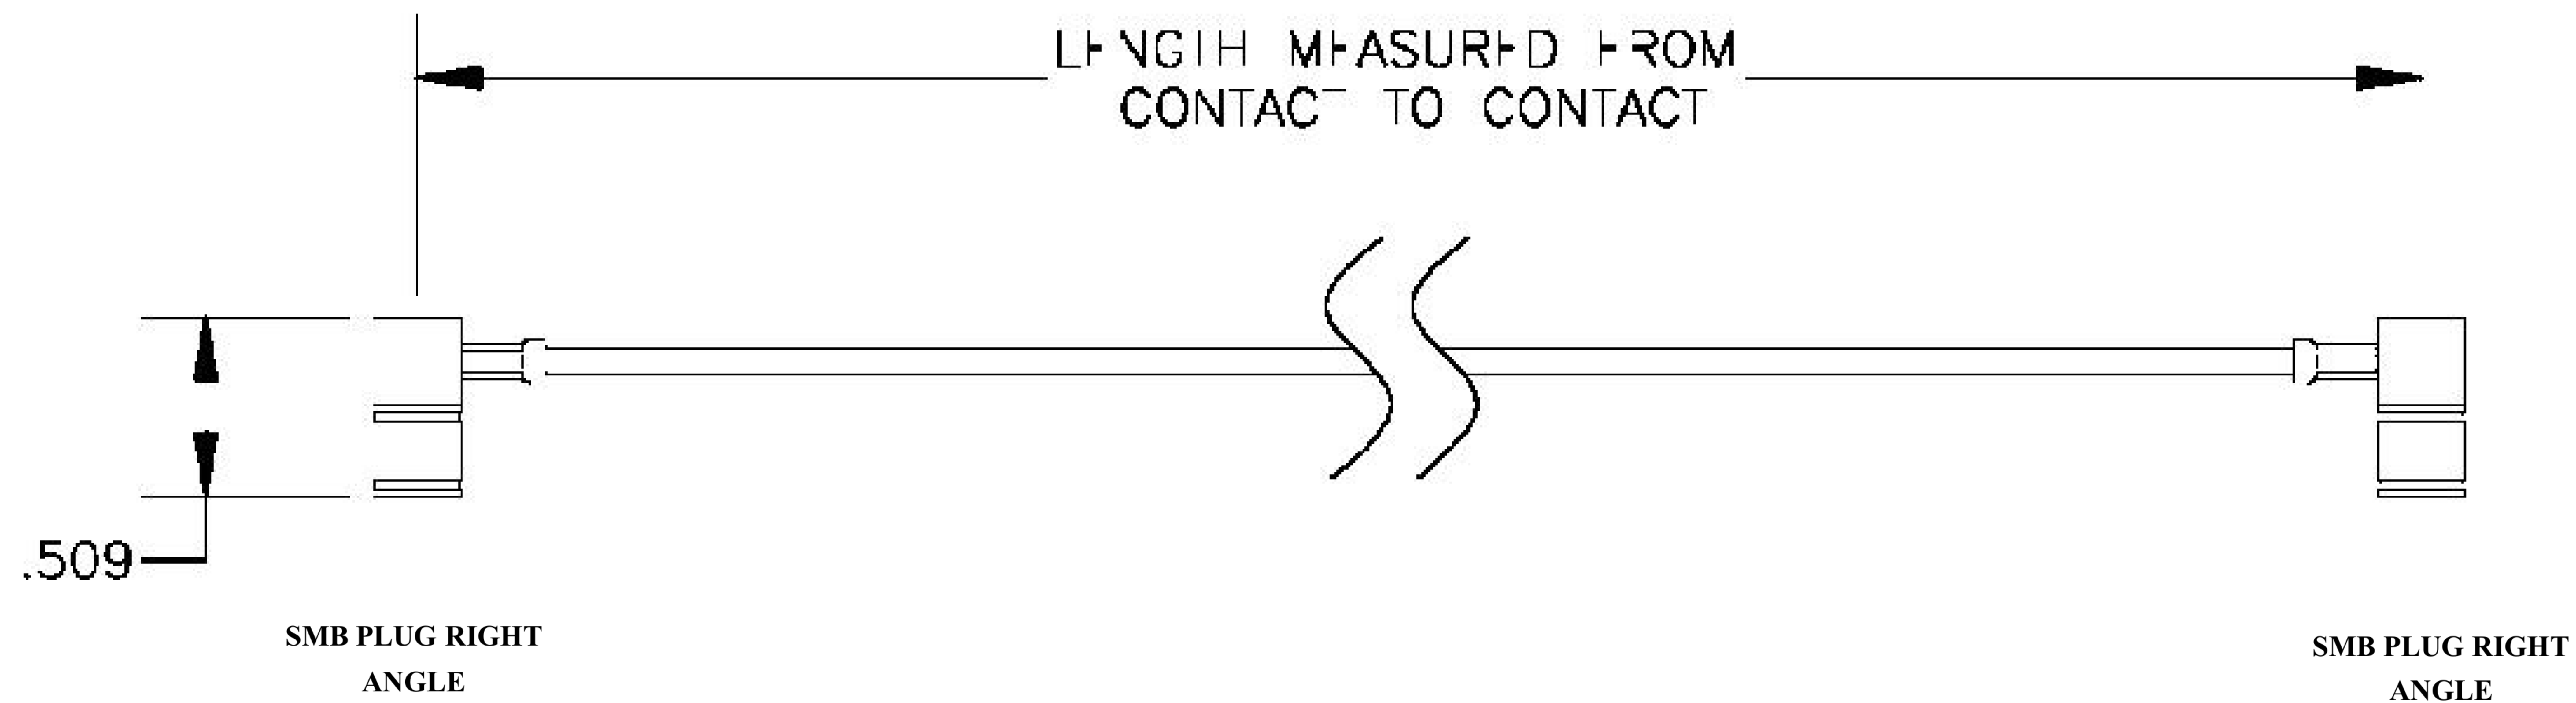

COMPONENTS	
SMB PLUG RIGHT ANGLE	50 OHM
SMB PLUG RIGHT ANGLE	50 OHM
RG196A/U	50 OHM

Standard Lengths	
-12	12-
-24	24"
-36	36"
■48	48 ⁿ
-60	60 ^M
-XXX	Custom Length in inches

8th Floor, Building 1, Yongfu Science and Technology Center Industrial Park, Nanzha District 5, Humen, 523900, Dongguan, Guangdong, China.

Website: www.ebeestock.com

Email: sales@ebeestock.com

COAXIAL & FIBER OPTICS

RoHS
Compliance
Certified

DWG TITLE	ET30826	DES_	smb-plug-right-angle-to-smb-plug-right-angle-cable-12-inch-length-usin g-rg196-coax-rohs-0030822
SIZE A FSCM NO. 53919 CAD FILE 073102 SCALE N/A			127