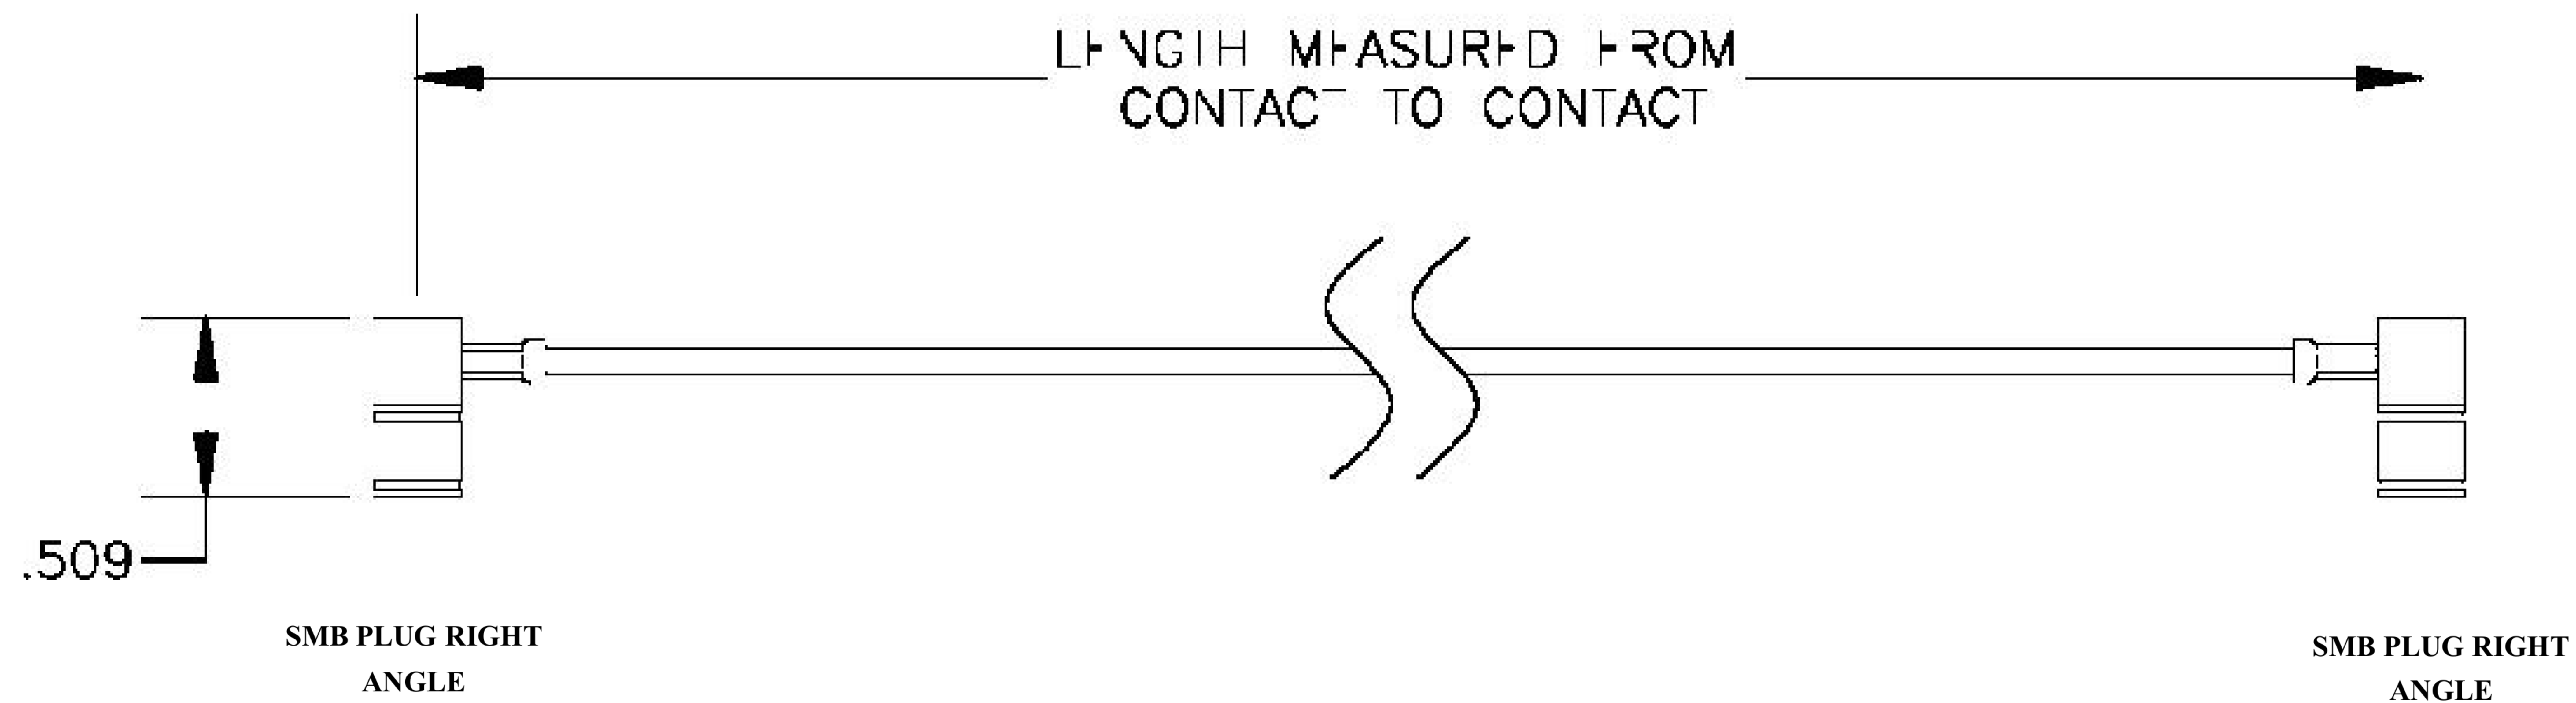

COMPONENTS	
SMB PLUG RIGHT ANGLE	50 OHM
SMB PLUG RIGHT ANGLE	50 OHM
RG196A/U	50 OHM

Standard Lengths	
-12	12-
-24	24"
-36	36"
■48	48 ⁿ
-60	60 ^M
-XXX	Custom Length in inches

8th Floor, Building 1, Yongfu Science and Technology Center Industrial Park, Nanzha District 5, Humen, 523900, Dongguan, Guangdong, China.

Website: www.ebeestock.com

Email: sales@ebeestock.com

COAXIAL & FIBER OPTICS

DWG TITLE	ET30827	DES_	smb-plug-right-angle-to-smb-plug-right-angle-cable-12-inch-length-usin-g-rg196-coax-rohs-0030822
-----------	---------	------	--