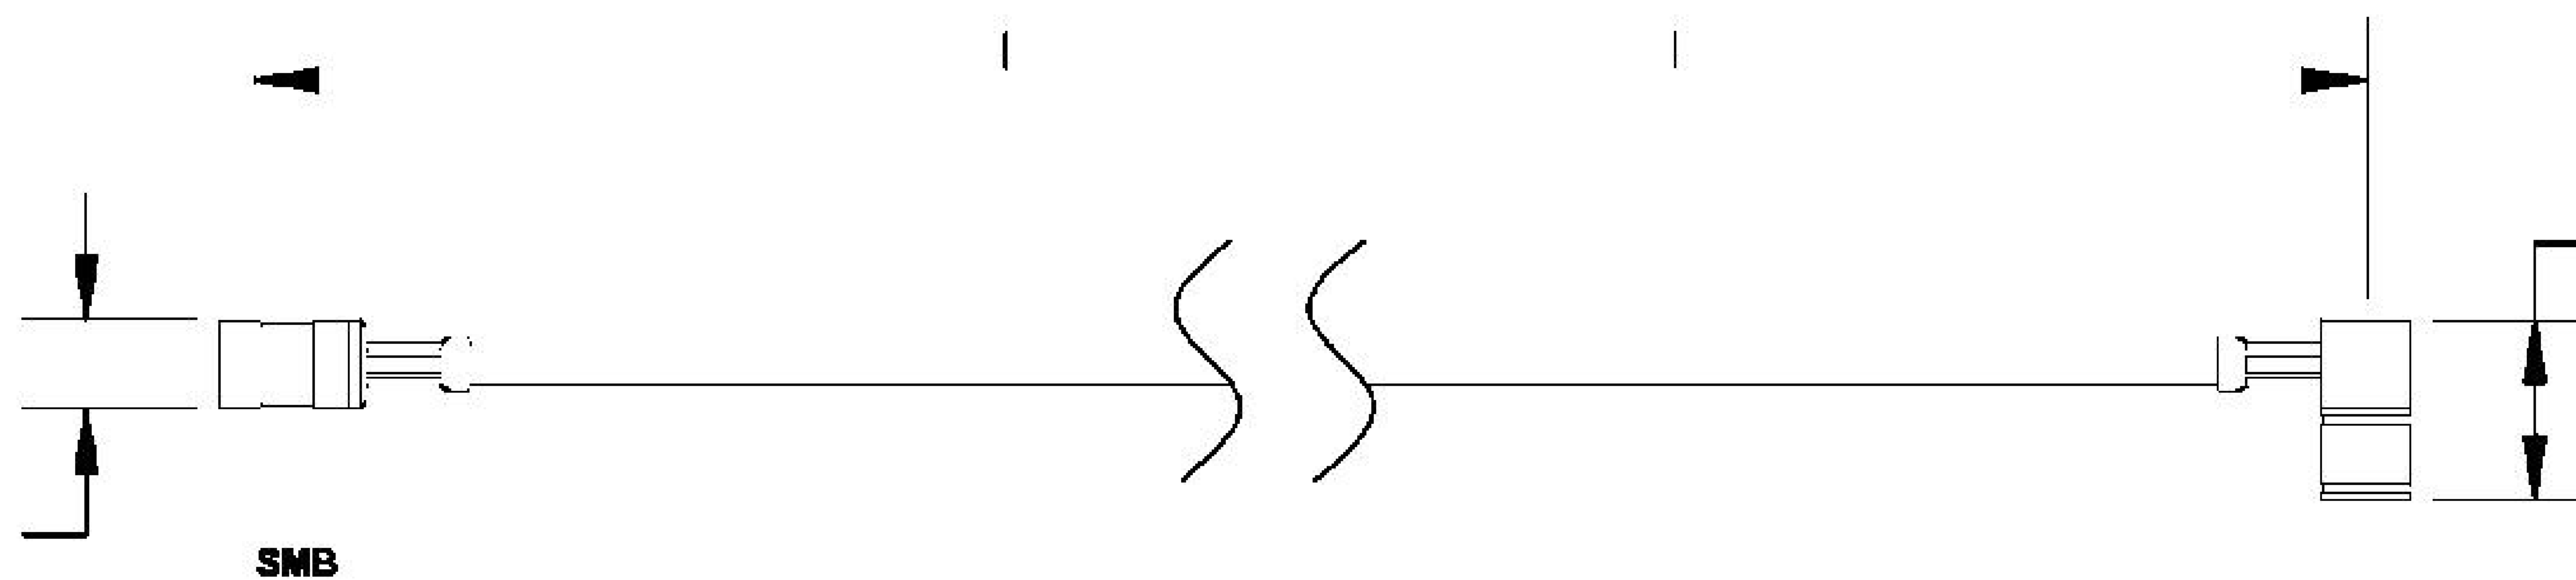

COMPONENTS	
SMB PLUG	50 OHM
SMB PLUG RIGHT ANGLE	50 OHM
RG188A/U	50 OHM

Standard Lengths	
-12	12-
-24	24"
-36	36"
■48	48"
-60	60 ^M
-XXX	Custom Length in inches

LENGTH MEASURED FROM

8th Floor, Building 1, Yongfu Science and Technology Center Industrial Park, Nanzha District 5, Humen, 523900, Dongguan, Guangdong, China.

Website: www.ebeestock.com

Email: sales@ebeestock.com

COAXIAL & FIBER OPTICS

DWG TITLE	ET30841	DES_	smb-plug-to-smb-plug-right-angle-cable-12-inch-length-using-rg188-coax-0030840
SIZE A FSCM NO. 53919 CAD FILE 073102 SCALE N/A		127	

NOTES:

1. UNLESS OTHERWISE SPECIFIED ALL DIMENSIONS ARE NOMINAL.
2. ALL SPECIFICATIONS ARE SUBJECT TO CHANGE WITHOUT NOTICE AT ANY TIME.

.2500

PLUG