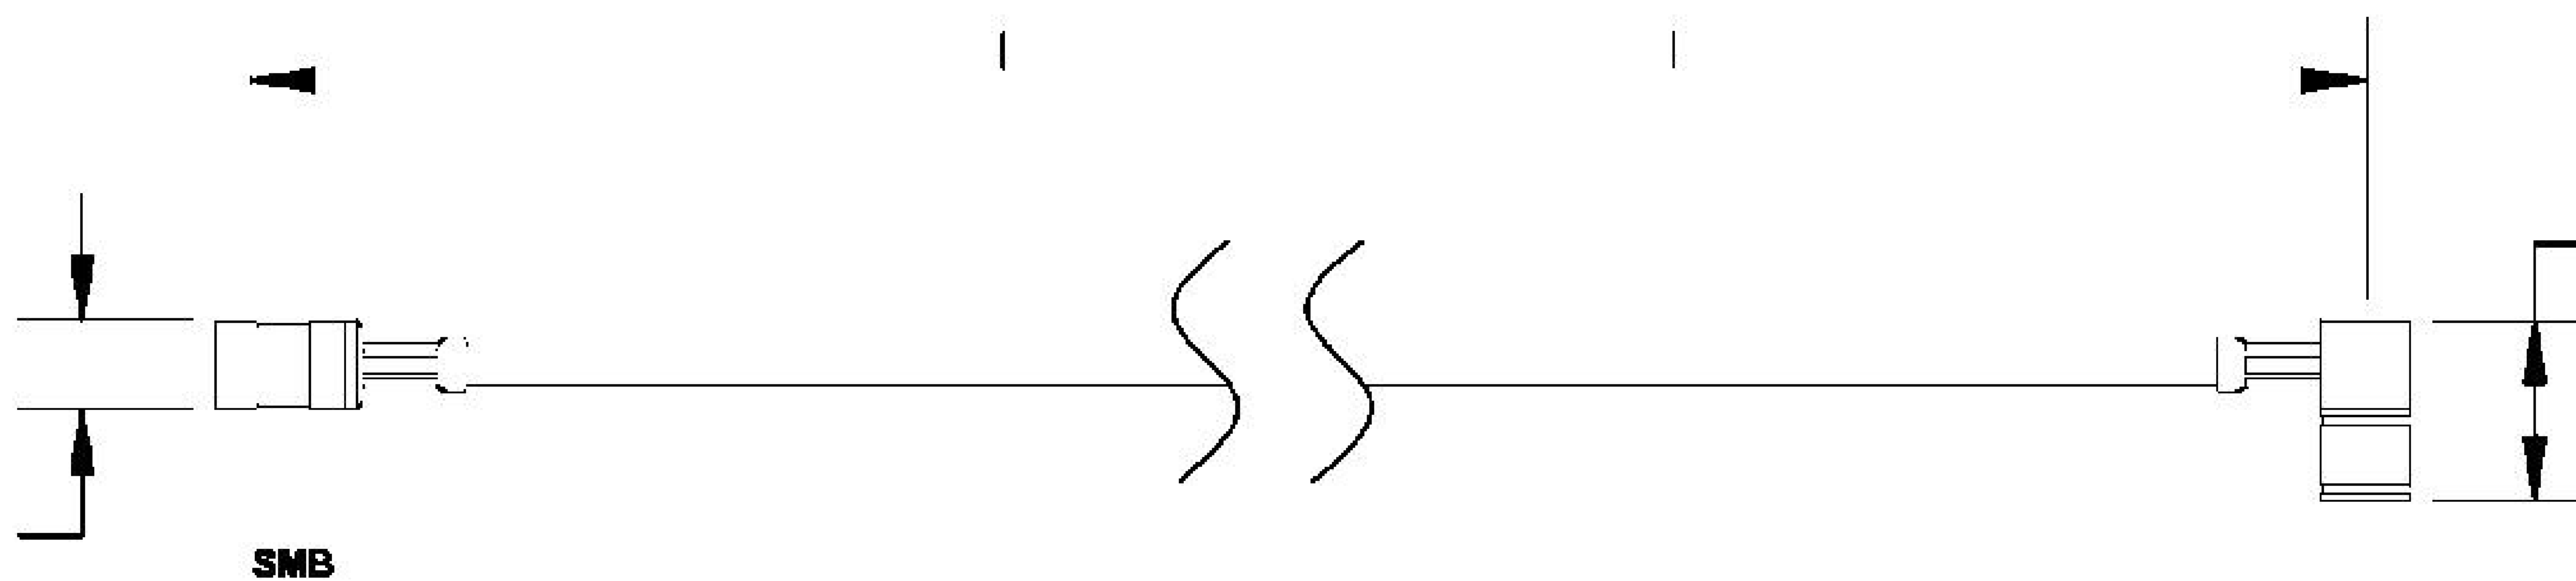

COMPONENTS	
SMB PLUG	50 OHM
SMB PLUG RIGHT ANGLE	50 OHM
RG188A/U	50 OHM

Standard Lengths	
-12	12-
-24	24"
-36	36"
■48	48"
-60	60 ^M
-XXX	Custom Length in inches

8th Floor, Building 1, Yongfu Science and Technology Center Industrial Park, Nanzha District 5, Humen, 523900, Dongguan, Guangdong, China.

Website: www.ebeestock.com

Email: sales@ebeestock.com

LENGTH MEASURED FROM

COAXIAL & FIBER OPTICS

DWG TITLE	ET30842	DES_	smb-plug-to-smb-plug-right-angle-cable-12-inch-length-using-rg188-coax-0030840
-----------	---------	------	--

SIZE A | FSCM NO. 53919 | CAD FILE 073102 | SCALE N/A | 127

NOTES:

1. UNLESS OTHERWISE SPECIFIED ALL DIMENSIONS ARE NOMINAL.
2. ALL SPECIFICATIONS ARE SUBJECT TO CHANGE WITHOUT NOTICE AT ANY TIME.

.2500

PLUG