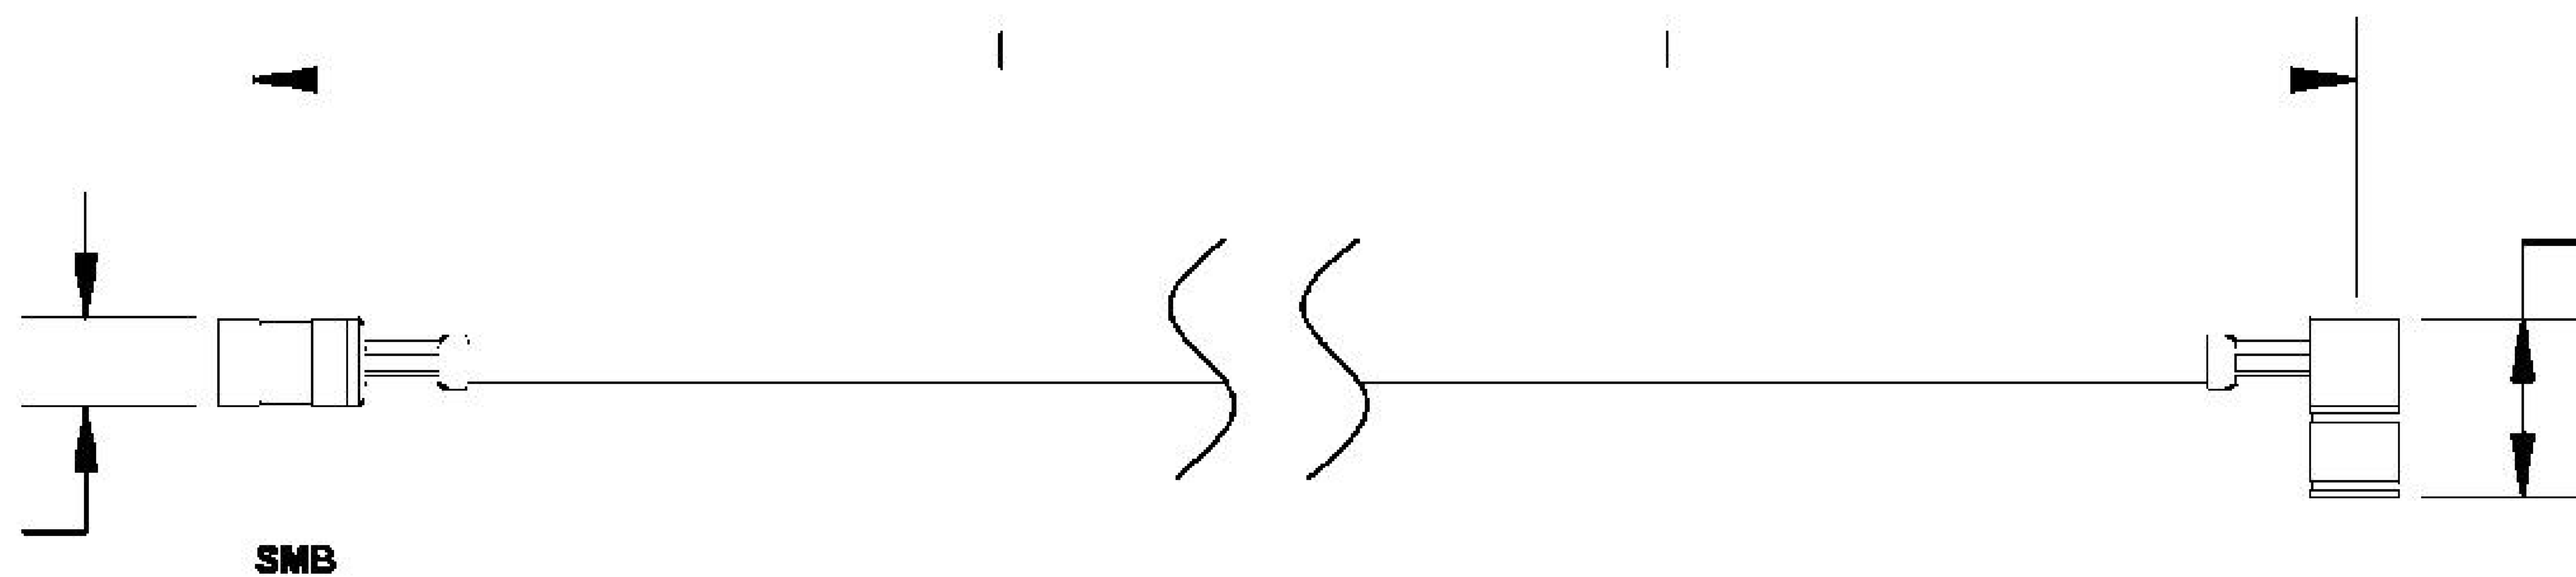

COMPONENTS	
SMB PLUG	50 OHM
SMB PLUG RIGHT ANGLE	50 OHM
RG188A/U	50 OHM

Standard Lengths	
-12	12-
-24	24"
-36	36"
■48	48"
-60	60 ^M
-XXX	Custom Length in inches

LENGTH MEASURED FROM

8th Floor, Building 1, Yongfu Science and Technology Center Industrial Park, Nanzha District 5, Humen, 523900, Dongguan, Guangdong, China.

Website: www.ebeestock.com

Email: sales@ebeestock.com

COAXIAL & FIBER OPTICS

DWG TITLE	ET30846	DES_	smb-plug-to-smb-plug-right-angle-cable-12-inch-length-using-rg188-coax-rohs-0030846
SIZE A FSCM NO. 53919 CAD FILE 073102 SCALE N/A		127	

NOTES:

1. UNLESS OTHERWISE SPECIFIED ALL DIMENSIONS ARE NOMINAL.
2. ALL SPECIFICATIONS ARE SUBJECT TO CHANGE WITHOUT NOTICE AT ANY TIME.

.2500

PLUG