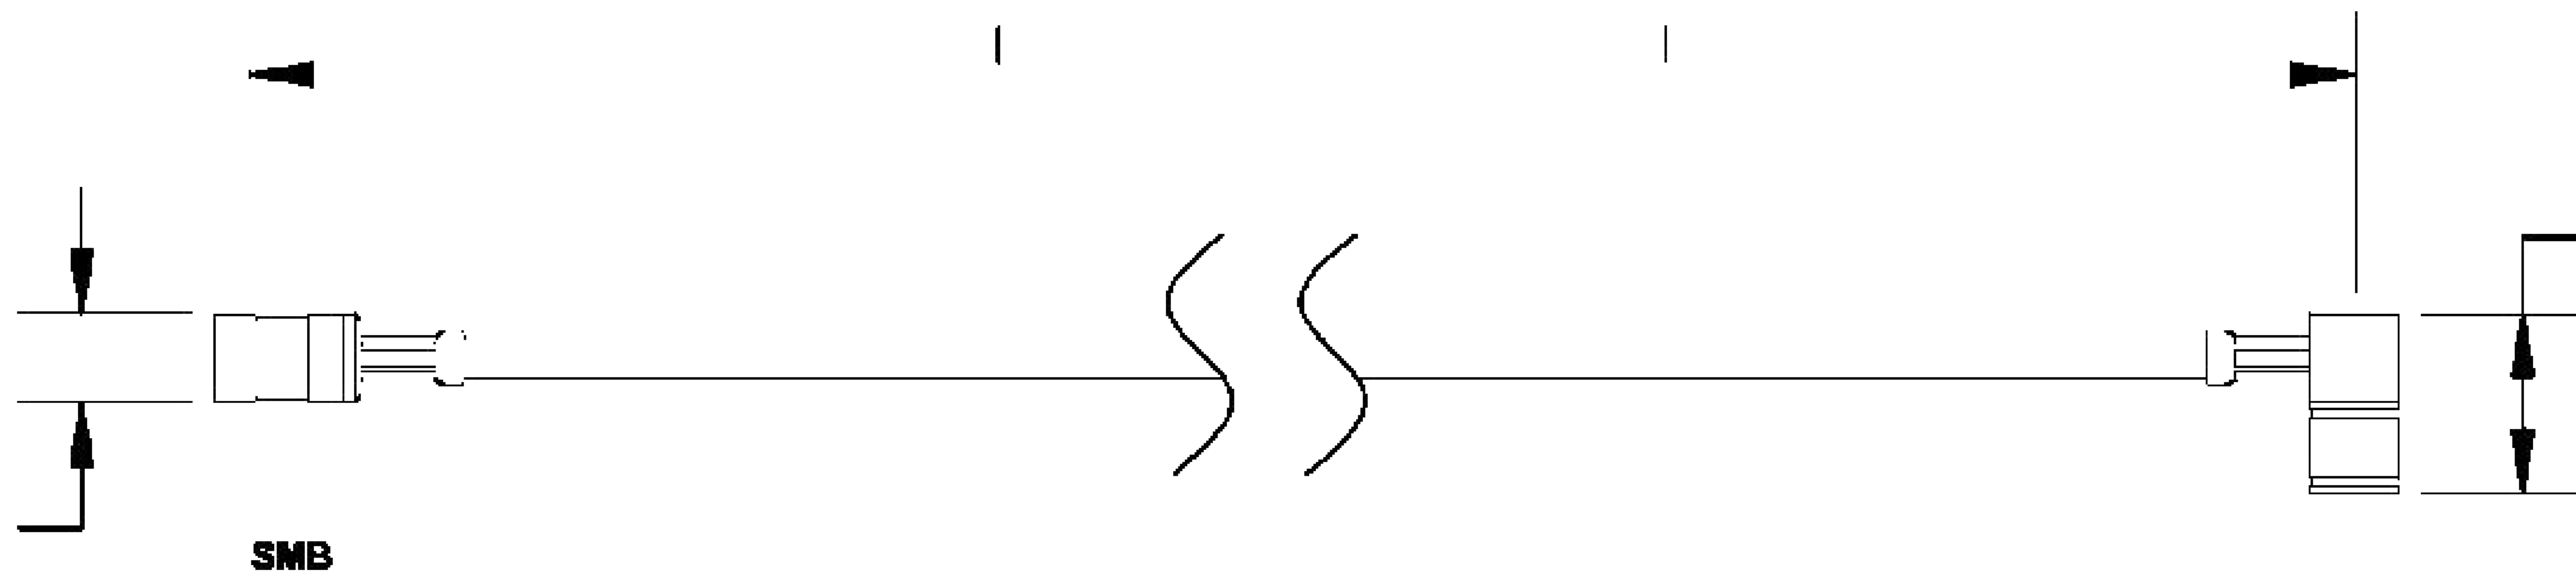

COMPONENTS	
SMB PLUG	50 OHM
SMB PLUG RIGHT ANGLE	50 OHM
RG188A/U	50 OHM

Standard Lengths	
-12	12-
-24	24"
-36	36"
■48	48"
-60	60 ^M
-XXX	Custom Length in inches

LENGTH MEASURED FROM

8th Floor, Building 1, Yongfu Science and Technology Center Industrial Park, Nanzha District 5, Humen, 523900, Dongguan, Guangdong, China.

Website: www.ebeestock.com

Email: sales@ebeestock.com

COAXIAL & FIBER OPTICS

DWG TITLE	ET30847	DES_	smb-plug-to-smb-plug-right-angle-cable-12-inch-length-using-rg188-coax-rohs-0030846
SIZE A FSCM NO. 53919 CAD FILE 073102 SCALE N/A		127	

NOTES:

1. UNLESS OTHERWISE SPECIFIED ALL DIMENSIONS ARE NOMINAL.
2. ALL SPECIFICATIONS ARE SUBJECT TO CHANGE WITHOUT NOTICE AT ANY TIME.

.2500

PLUG