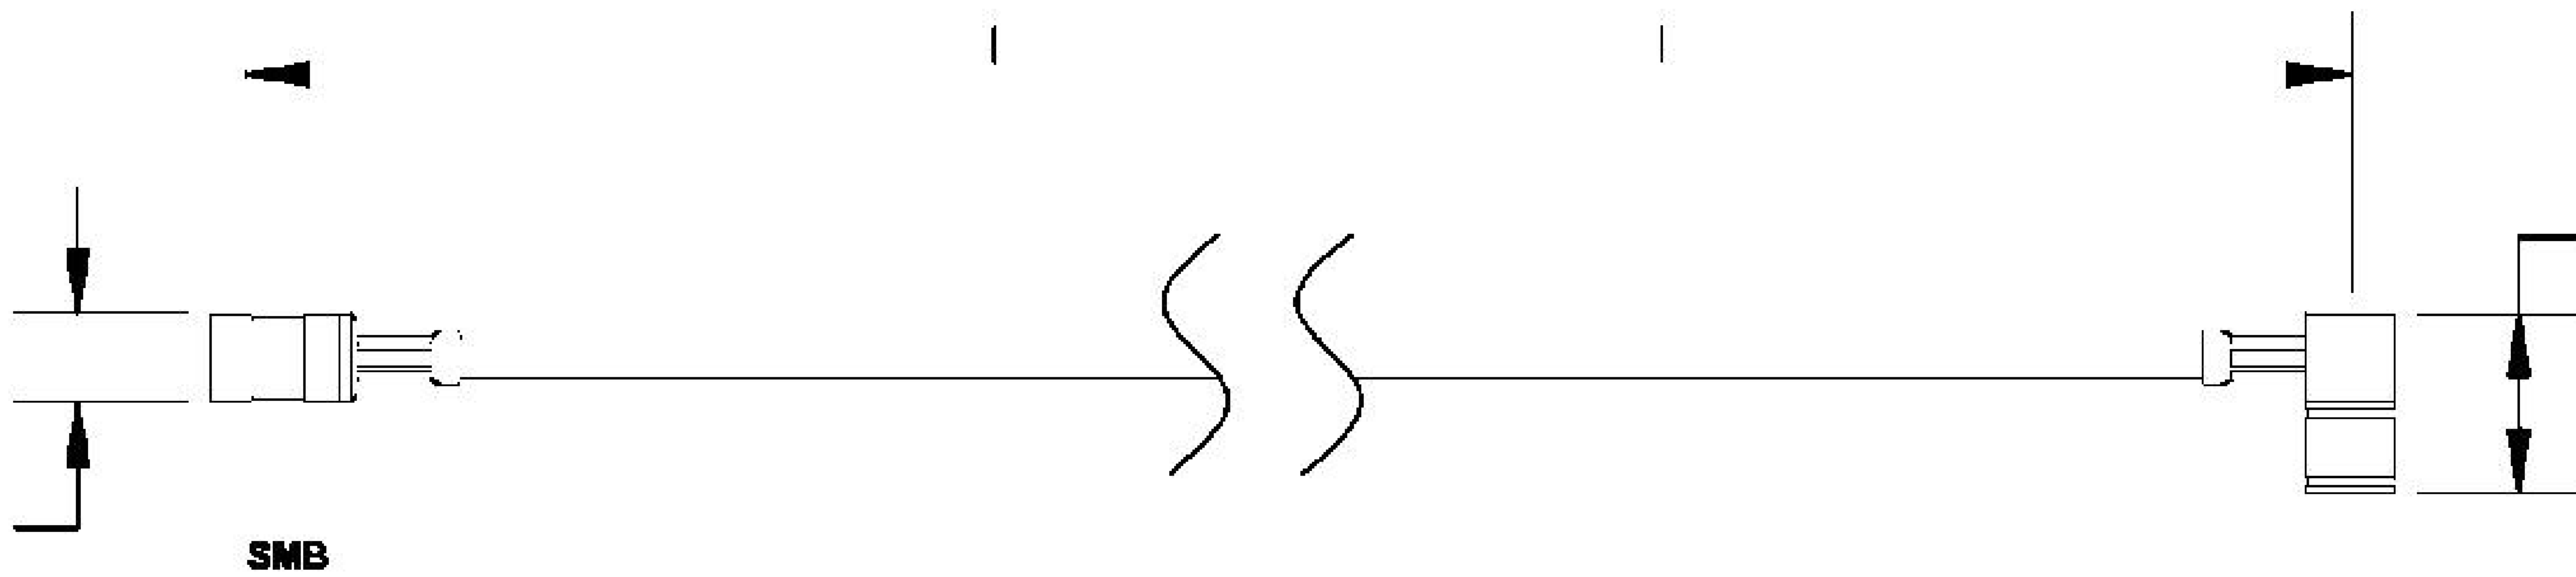

COMPONENTS	
SMB PLUG	50 OHM
SMB PLUG RIGHT ANGLE	50 OHM
RG188A/U	50 OHM

Standard Lengths	
-12	12-
-24	24"
-36	36"
■48	48"
-60	60 <sup>M</sup>
-XXX	Custom Length in inches

LENGTH MEASURED FROM

8th Floor, Building 1, Yongfu Science and Technology Center Industrial Park, Nanzha District 5, Humen, 523900, Dongguan, Guangdong, China.

Website: [www.ebeestock.com](http://www.ebeestock.com)

Email: [sales@ebeestock.com](mailto:sales@ebeestock.com)

**COAXIAL & FIBER OPTICS**

DWG TITLE	ET30848	DES_	smb-plug-to-smb-plug-right-angle-cable-12-inch-length-using-rg188-coax-rohs-0030846
SIZE A   FSCM NO. 53919   CAD FILE 073102   SCALE N/A		127	

**NOTES:**

1. UNLESS OTHERWISE SPECIFIED ALL DIMENSIONS ARE NOMINAL.
2. ALL SPECIFICATIONS ARE SUBJECT TO CHANGE WITHOUT NOTICE AT ANY TIME.

.2500

PLUG