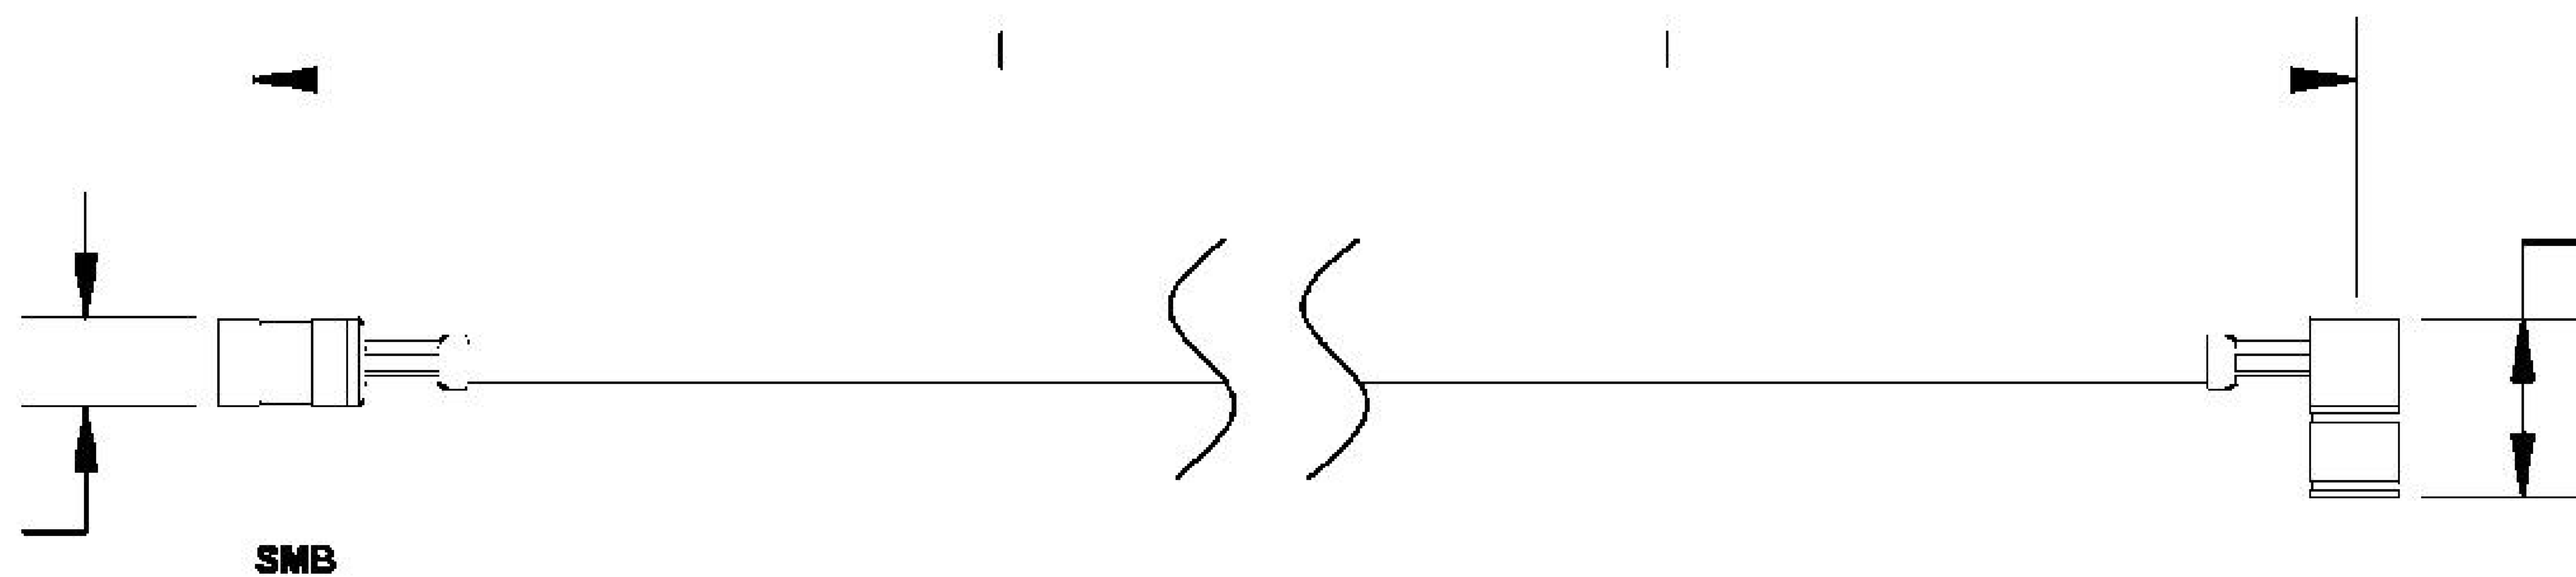

COMPONENTS	
SMB PLUG	50 OHM
SMB PLUG RIGHT ANGLE	50 OHM
RG188A/U	50 OHM

Standard Lengths	
-12	12-
-24	24"
-36	36"
■48	48"
-60	60 ^M
-XXX	Custom Length in inches

LENGTH MEASURED FROM

8th Floor, Building 1, Yongfu Science and Technology Center Industrial Park, Nanzha District 5, Humen, 523900, Dongguan, Guangdong, China.

Website: www.ebeestock.com

Email: sales@ebeestock.com

COAXIAL & FIBER OPTICS

DWG TITLE	ET30849	DES_	smb-plug-to-smb-plug-right-angle-cable-12-inch-length-using-rg188-coax-rohs-0030846
SIZE A FSCM NO. 53919 CAD FILE 073102 SCALE N/A		127	

NOTES:

1. UNLESS OTHERWISE SPECIFIED ALL DIMENSIONS ARE NOMINAL.
2. ALL SPECIFICATIONS ARE SUBJECT TO CHANGE WITHOUT NOTICE AT ANY TIME.

.2500

PLUG